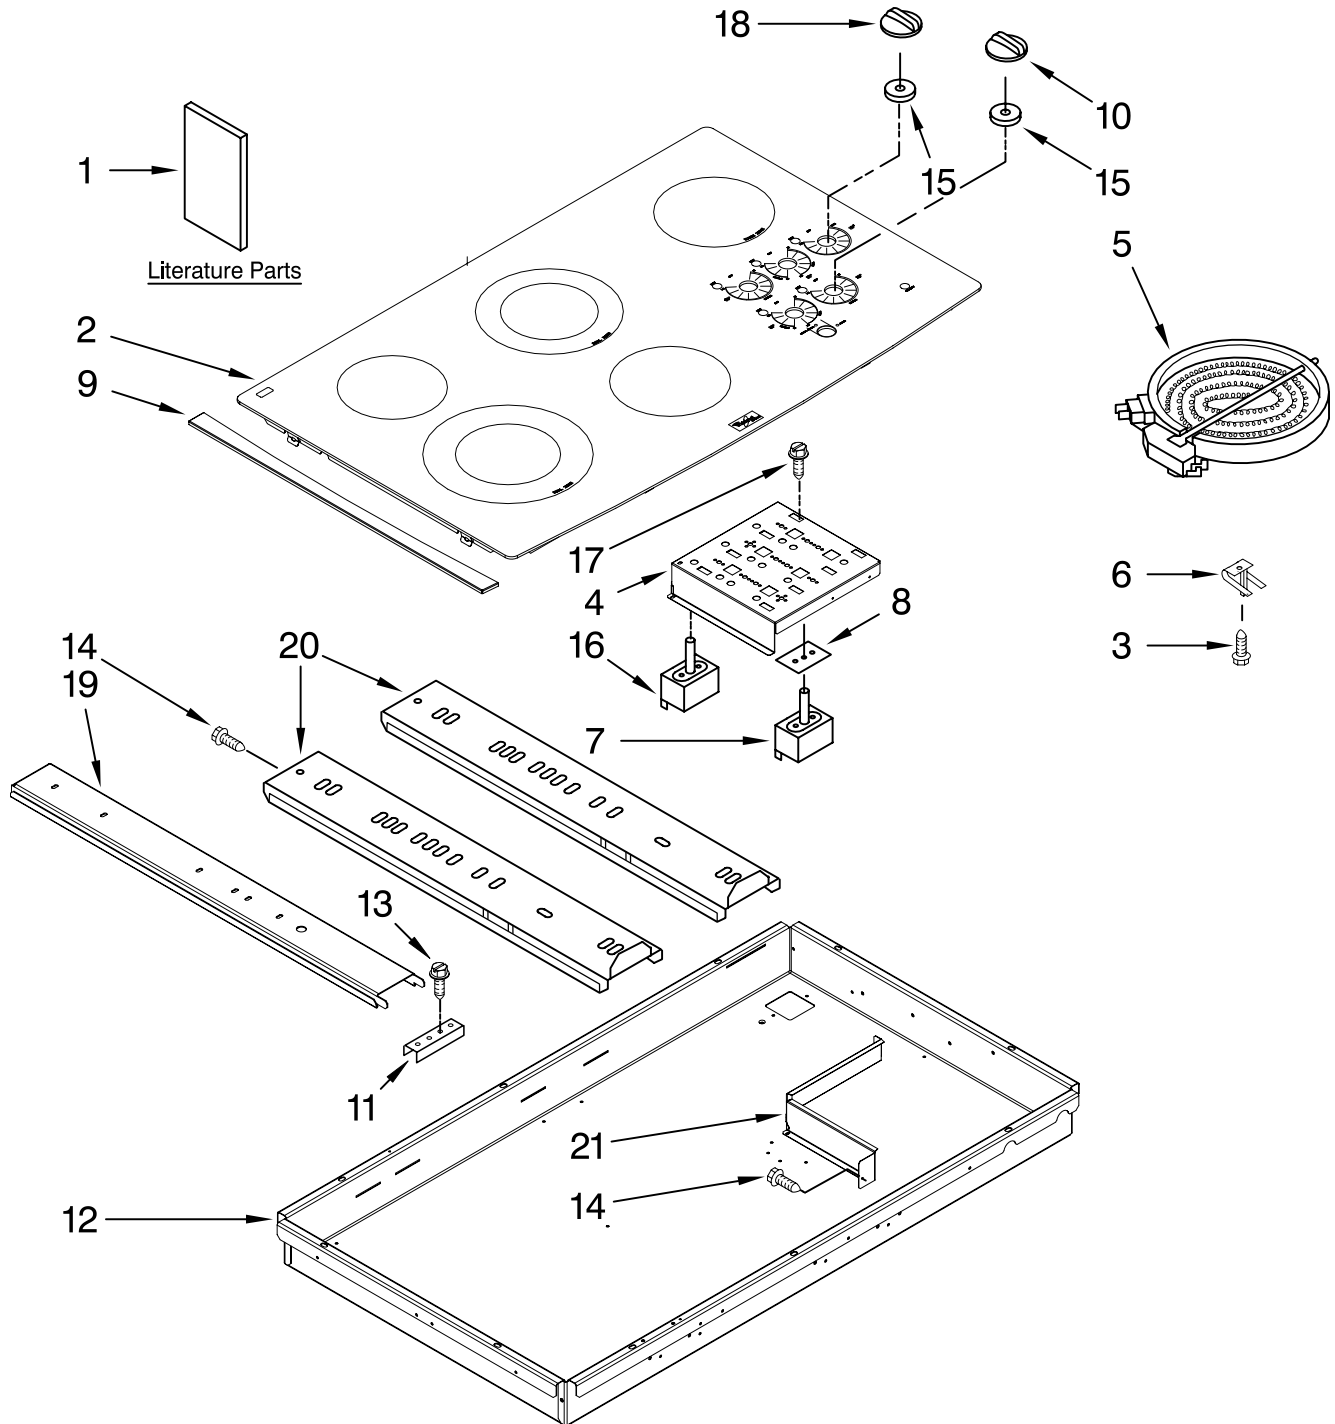

# COOKTOP PARTS

For Models: GJC3654RB01, GJC3654RS01, GJC3654RC01, GJC3654RP01  
(Black) (S.Steel) (Pure Biscuit) (Pure White)

36" ELECTRIC  
CERAN COOKTOP

FOR ORDERING INFORMATION REFER TO PARTS PRICE LIST

# COOKTOP PARTS

For Models: GJC3654RB01, GJC3654RS01, GJC3654RC01, GJC3654RP01  
(Black) (S.Steel) (Pure Biscuit) (Pure White)

Illus. No.	Part No.	DESCRIPTION
1		Literature Parts
	8286066	Installation Instructions
	8286614	Use & Care Guide
	8286340	Wiring Diagram
	3191638	Safer Cooking Tips
	9759133	Safer Cooking Tips
2		Cooktop & Bracket Assembly
	9762703	Black
	9762704	Pure White
	8286031	Pure Biscuit
3	246119	Screw (8)
4	8285929	Bracket, Switch Mounting
5		Element, Surface
	8523698	1200W – RR
	8523697	1500W – CF
	8285937	2000/1000W – CR
	4453909	2500/1200W – LF
	8523700	100W (Warm Elem)
6	9759094	Spring, Locator (8)
7		Switch, Infinite
	9759474	LF & CR Burner
	3191049	RR & CF Burner
	8286517	Warm Zone
8	3183956	Seal, Switch Cover
9		Trim, Cooktop (S.Steel Mdl Only)
	8285990	LH
	8285991	RH
10		Knob, Control (4)
	8286043BL	Black
	8286043WH	White
	8286043BT	Biscuit
11	4455917	Bracket, Mounting
12	8286556	Box, Burner
13	3400093	Screw
14	3196537	Screw
15	8285469	Seal, Switch Shaft (4)
16	8285139	Switch, Rotary (Accusimer)
17	311865	Screw
18		Knob, Accusimer
	8286044BL	Black
	8286044WH	White
	8286044BT	Biscuit
19	8286345	Rail, Element
20	8286585	Rail, Element
21	8285950	Shield, Heat Control

# OPTIONAL PARTS

For Models: GJC3654RB01, GJC3654RS01, GJC3654RC01, GJC3654RP01  
(Black) (S.Steel) (Pure Biscuit) (Pure White)

<u>Illus. No.</u>	<u>Part No.</u>	<u>DESCRIPTION</u>
-------------------	-----------------	--------------------

**ACCESSORY PARTS**

3191048 Cleaner

**WIRING HARNESS PARTS**

9760880	Wiring Harness Surface Unit
8286415	Harness, Conduit
8286348	Harness, Light
3400015	Screw, 10-32 x 3/8

FOR ORDERING INFORMATION REFER TO PARTS PRICE LIST