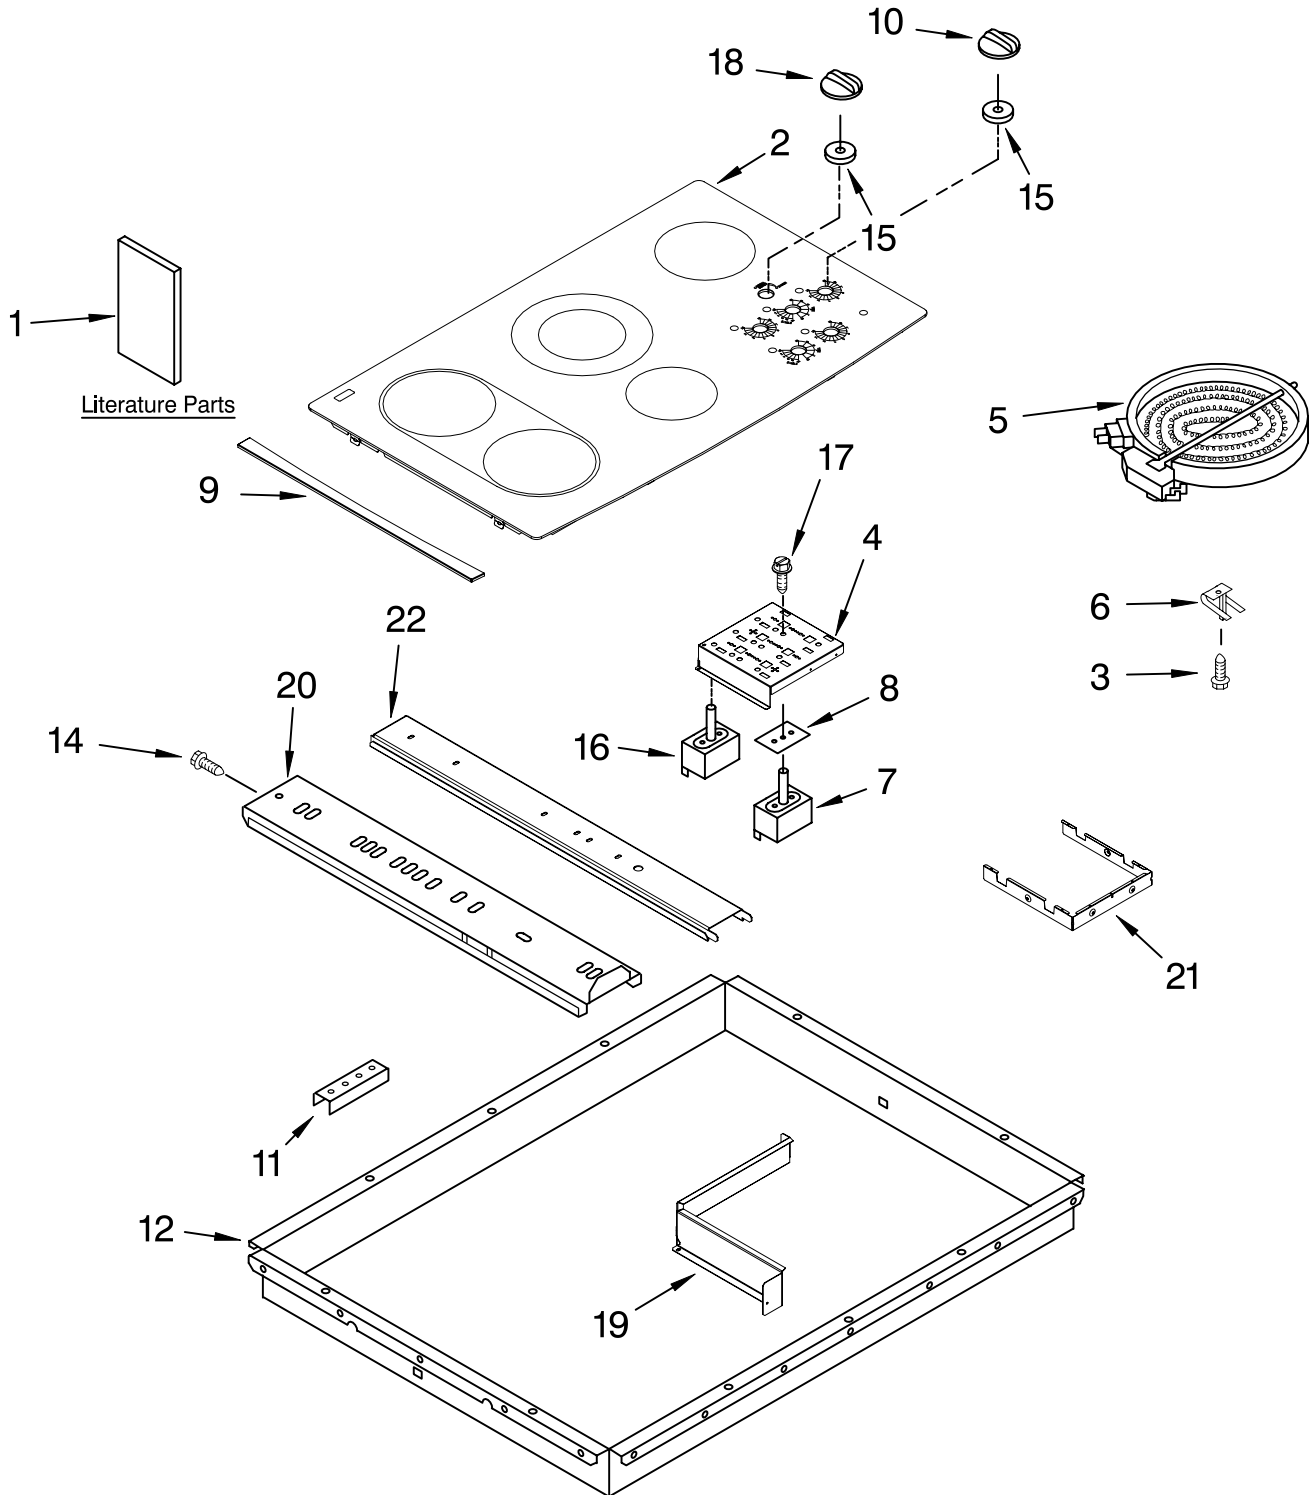

# COOKTOP PARTS

For Models: GJC3634RB00, GJC3634RS00, GJC3634RC00, GJC3634RP00  
(Black) (S.Steel) (Pure Biscuit) (Pure White)

36" ELECTRIC  
BUILT-IN COOKTOP

FOR ORDERING INFORMATION REFER TO PARTS PRICE LIST

# COOKTOP PARTS

For Models:GJC3634RB00,GJC3634RS00,GJC3634RC00,GJC3634RP00  
(Black) (S.Steel) (Pure Biscuit) (Pure White)

Illus. No.	Part No.	DESCRIPTION	Illus. No.	Part No.	DESCRIPTION	Illus. No.	Part No.	DESCRIPTION
1		Literature Parts	7		Switch, Infinite	18		Knob, Accusimer
	8286066	Installation		3191050	RR Burner		8286044BL	Black
		Instructions		9759474	LF Burner		8286044WH	White
	8286288	Use & Care Guide		3191049	RF & LR		8286044BT	Biscuit
	8286342	Wiring Diagram			Burners	19	8285950	Shield, Heat
	3191638	Safer Cooking Tips			Warm Zone			Control
2		Cooktop & Bracket	8	3192439	Seal, Switch Cover		3191839	Seal, Heat
		Assembly	9		Trim, Cooktop	20	8285962	Rail, Element
	8285973	Black			(S.Steel Mdl Only)		3183956	Seal, Switch
	8286026	S.Steel		8285990	LH			Cover
	8286024	White		8285991	RH	21	8285817	Shield, Heat
	8286025	Biscuit	10		Knob, Control (4)		3196537	Screw
3	246119	Screw (8)		8286043BL	Black	22	8286345	Rail, Element
4	8285929	Bracket, Switch		8286043WH	White			
		Mounting		8286043BT	Biscuit			
5		Element, Surface	11	4455917	Bracket, Mounting	<hr/> <b>Following Parts Not Illustrated</b> <hr/>		
	8523698	1200W – RR		3400093	Screw		3172515	Mtg. Hardware Kit
	8285848	4300W – LF & LR	12	8286556	Box, Burner		4455364	Bracket,
	4453909	1200/2500W – CR	14	3196537	Screw			Support (6)
	8523700	100W (Warm Elem)	15	8285469	Seal, Switch			
6	9759094	Spring,Locator (8)			Shaft (4)			
			16	8285139	Switch, Rotary			
					(Accusimer)			
			17	311865	Screw			

## WIRING HARNESS PARTS

8285957	Wiring Harness Surface Unit
8286348	Harness, Light
8285988	Harness, Conduit
3196160	Screw
3400015	Screw, 10-32 x 3/8

FOR ORDERING INFORMATION REFER TO PARTS PRICE LIST