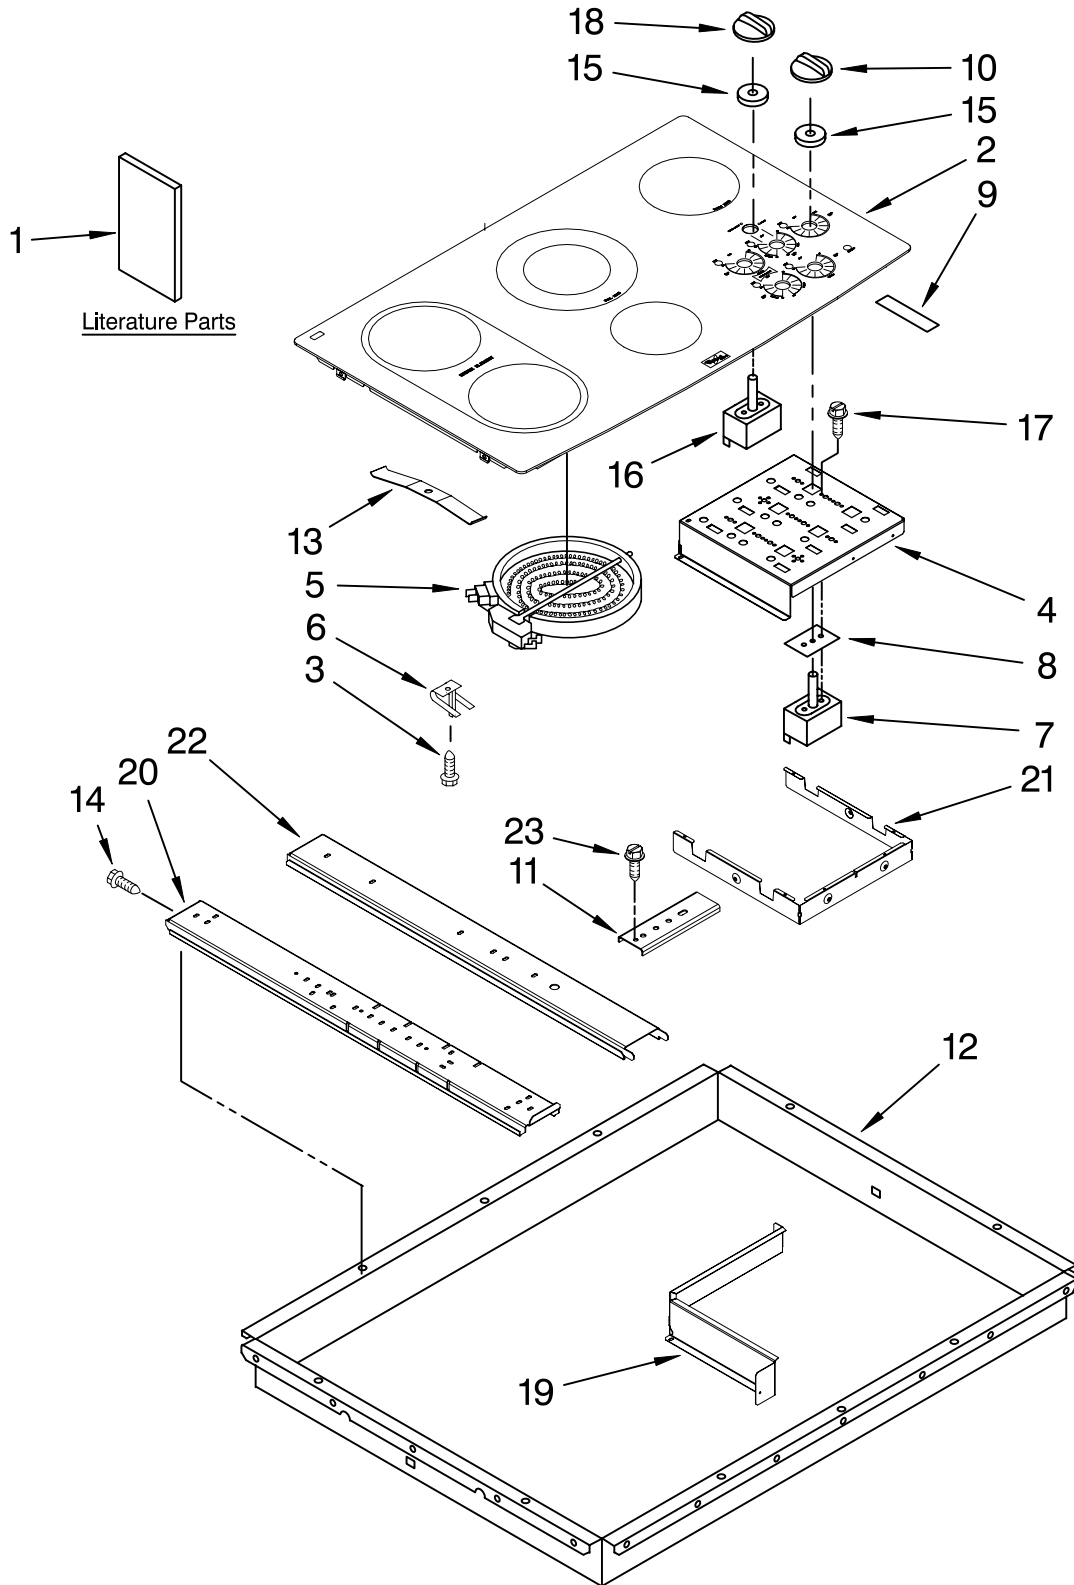

COOKTOP PARTS

For Models: GJC3634RP02, GJC3634RB02, GJC3634RC02, GJC3634RS02
(Pure White) (Black) (Pure Biscuit) (Stainless)

36" ELECTRIC
BUILT-IN COOKTOP

FOR ORDERING INFORMATION REFER TO PARTS PRICE LIST

COOKTOP PARTS

For Models: GJC3634RP02, GJC3634RB02, GJC3634RC02, GJC3634RS02
 (Pure White) (Black) (Pure Biscuit) (Stainless)

Illus. No.	Part No.	DESCRIPTION	Illus. No.	Part No.	DESCRIPTION	Illus. No.	Part No.	DESCRIPTION
1	8286066	Literature Parts Installation, Instructions	6	9759094	Spring, Locator (8)	16	9762441	Switch, Rotary Accusimer
	8304571	Installation, Undercounter	7	3191050	Switch, Infinite RR Burner	17	311865	Screw
	8286614	Use & Care Guide		9759474	LF Burner	18		Knob, Accusimer
	8286342	Wiring Diagram		3191049	RF & LR Burners		8286044WH	White
	3191638	Safer Cooking Tips		8286517	Warm Zone		8286044BL	Black
	9759133	English	8	3183956	Seal, Switch Cover (6)		8286044BT	Biscuit
		French		8286517	Seal, Switch Cover (6)	19	8285950	Shield, Heat Control
2		Cooktop & Bracket Assembly	9	3192439	Seal, Limiter (5)		3191839	Seal, Heat
	W10048620	White	10		Knob, Control (5)	20	9763517	Rail, Element
	W10048600	Black		8286043WH	White	21	8285817	Shield, Heat
	W10048610	Biscuit		8286043BL	Black		3196537	Screw
3	246119	Screw (8)		8286043BT	Biscuit	22	8286345	Rail, Element
4	8285929	Bracket, Switch Mounting	11	4455917	Bracket, Mounting	23	3400093	Screw
5		Element, Surface	12	8286556	Box, Burner	Following Parts Not Illustrated		
	8523698	1200W – RR	13	8286582	Spring Clip, Bridge		3172515	Mtg. Hardware Kit
	8285848	4300W – LF & LR	14	3196537	Screw		4455364	Bracket, Support (6)
	4453909	1200/2500W – CR	15	8285469	Seal, Switch Shaft (6)		8286642	Tape, Foam
	8523700	100W (Warm Elem)						

FOR ORDERING INFORMATION REFER TO PARTS PRICE LIST

OPTIONAL PARTS

For Models: GJC3634RP02, GJC3634RB02, GJC3634RC02, GJC3634RS02
(Pure White) (Black) (Pure Biscuit) (Stainless)

Illus.	Part	
No.	No.	DESCRIPTION