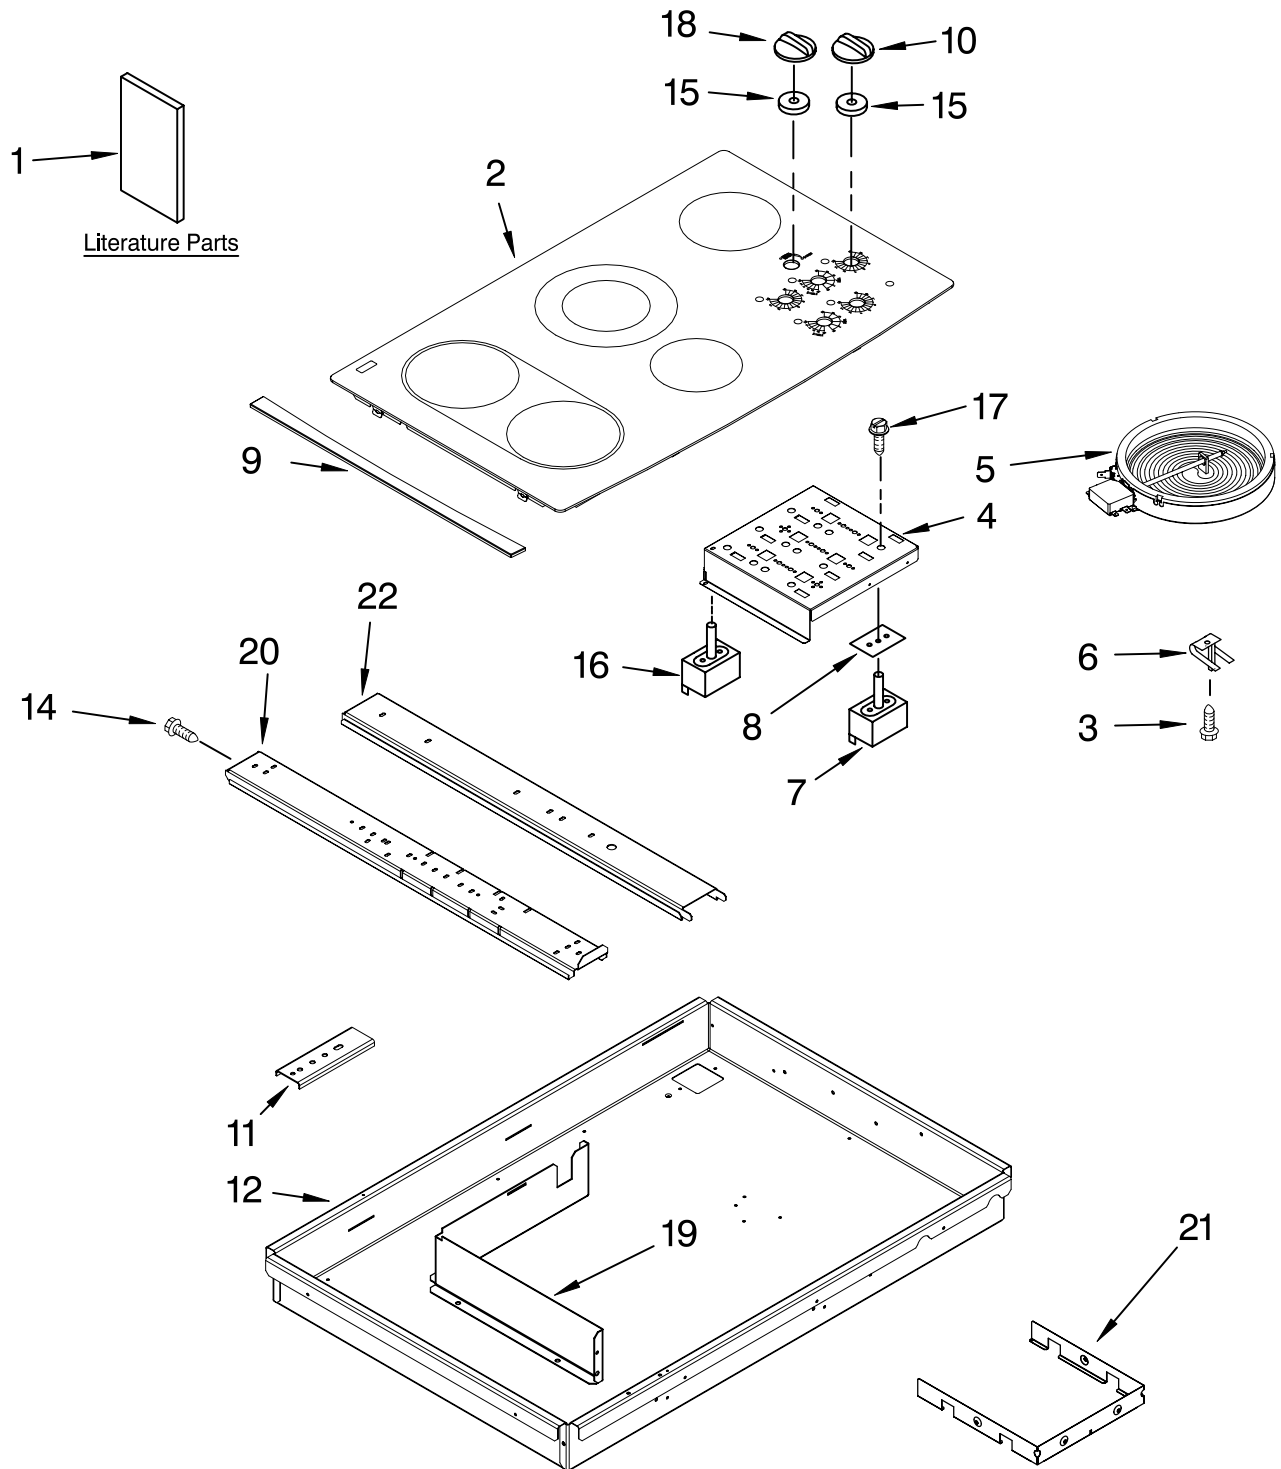

# COOKTOP PARTS

For Models: GJC3634RB01, GJC3634RS01, GJC3634RC01, GJC3634RP01  
(Black) (S.Steel) (Pure Biscuit) (Pure White)

36" ELECTRIC  
BUILT-IN COOKTOP

FOR ORDERING INFORMATION REFER TO PARTS PRICE LIST

# COOKTOP PARTS

For Models: GJC3634RB01, GJC3634RS01, GJC3634RC01, GJC3634RP01  
(Black) (S.Steel) (Pure Biscuit) (Pure White)

Illus. No.	Part No.	DESCRIPTION	Illus. No.	Part No.	DESCRIPTION	Illus. No.	Part No.	DESCRIPTION
1	8286066	Literature Parts Installation Instructions	6	9759094	Spring, Locator (8)	16	8285139	Switch, Rotary (Accusimer)
	8286614	Use & Care Guide	7	3191050	RR Burner	17	311865	Screw
	8286342	Wiring Diagram		9759474	LF Burner	18		Knob, Accusimer
	3191638	Safer Cooking Tips		3191049	RF & LR Burners		8286044BL	Black
	9759133	Safer Cooking Tips		8286517	Warm Zone		8286044WH	White
2		Cooktop & Bracket Assembly	8	3192439	Seal, Switch Cover	19	8285950	Shield, Heat Control
	9762699	Black	9		Trim, Cooktop (S.Steel Mdl Only)		3191839	Seal, Heat
	9762702	S.Steel		8285990	LH	20	8286585	Rail, Element
	9762700	White		8285991	RH	21	8285817	Shield, Heat
	9762701	Biscuit	10		Knob, Control (4)		3196537	Screw
3	246119	Screw (8)		8286043BL	Black	22	8286345	Rail, Element
4	8285929	Bracket, Switch Mounting		8286043WH	White			
5		Element, Surface		8286043BT	Biscuit			
	8523698	1200W – RR	11	4455917	Bracket, Mounting	Following Parts Not Illustrated		
	8285848	4300W – LF & LR		3400093	Screw		3172515	Mtg. Hardware Kit
	4453909	1200/2500W – CR	12	8286556	Box, Burner		4455364	Bracket, Support (6)
	8523700	100W (Warm Elem)	14	3196537	Screw			
			15	8285469	Seal, Switch Shaft (4)			