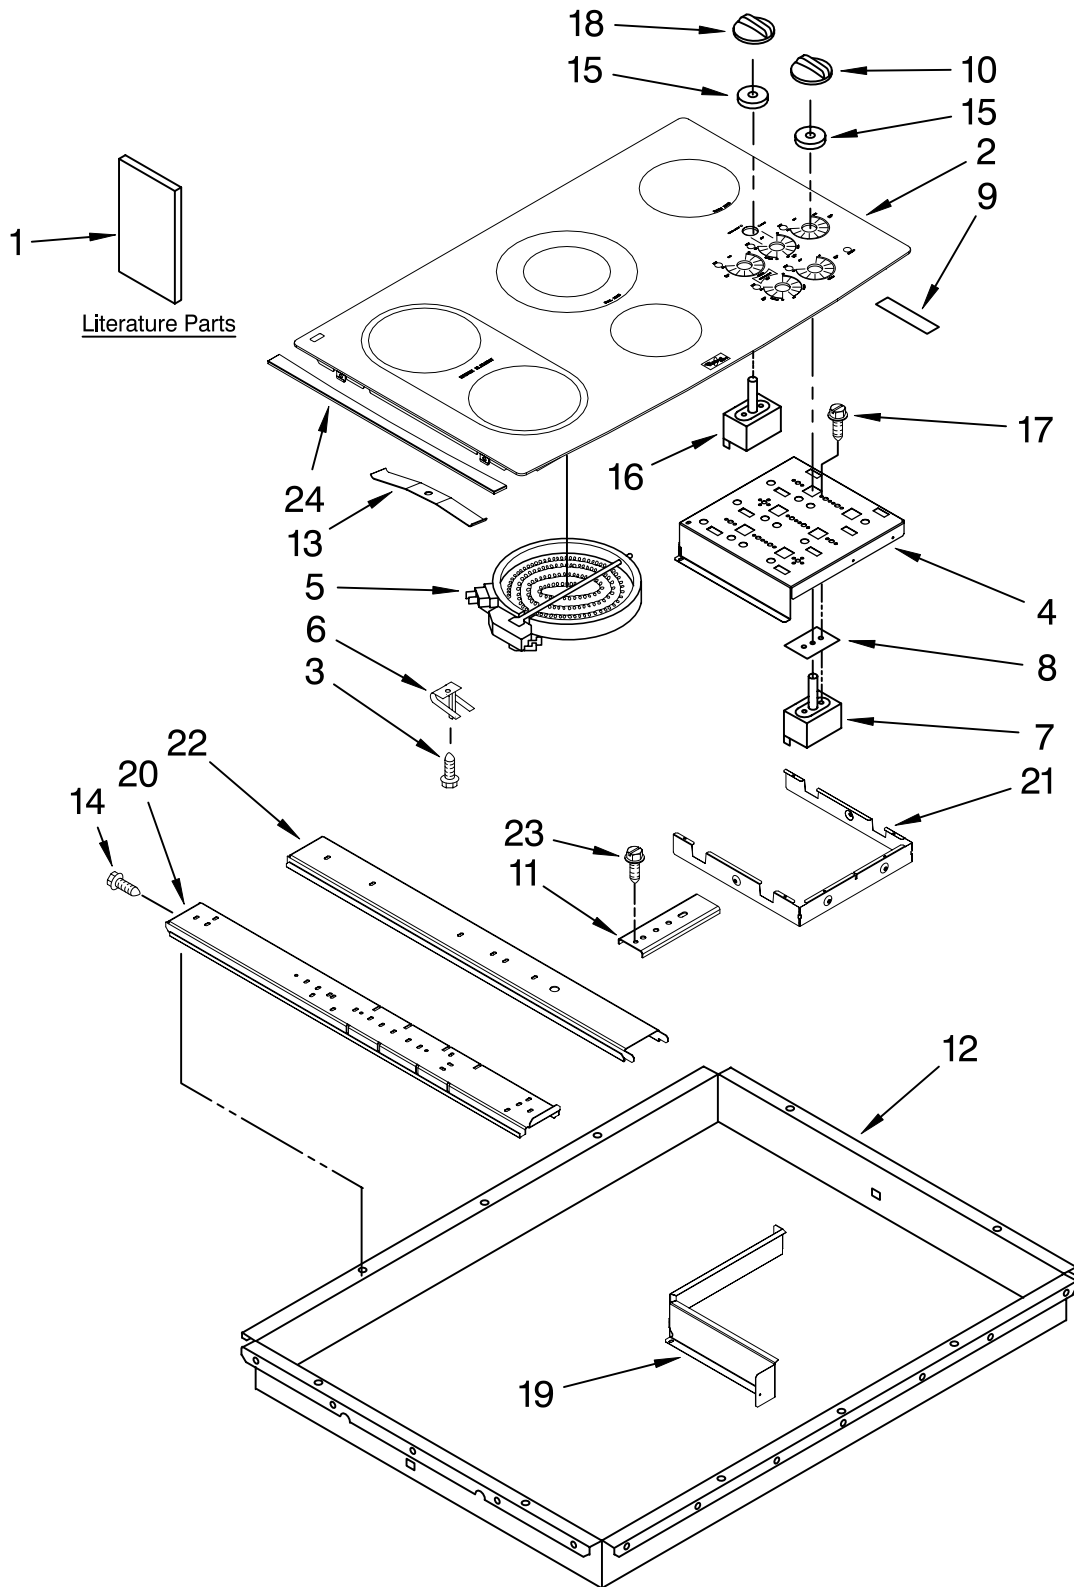

COOKTOP PARTS

For Models: GJC3634RB03, GJC3634RP03, GJC3634RC03, GJC3634RS03
(Black) (Pure White) (Pure Biscuit) (Stainless)

36" ELECTRIC
BUILT-IN COOKTOP

FOR ORDERING INFORMATION REFER TO PARTS PRICE LIST

COOKTOP PARTS

For Models: GJC3634RB03,GJC3634RP03,GJC3634RC03,GJC3634RS03
(Black) (Pure White) (Pure Biscuit) (Stainless)

Illus. No.	Part No.	DESCRIPTION	Illus. No.	Part No.	DESCRIPTION	Illus. No.	Part No.	DESCRIPTION
1		Literature Parts	6	9759094	Spring,Locator (8)	17	311865	Screw
	8286066	Installation, Instructions	7		Switch, Infinite	18		Knob, Accusimer
	8304571	Installation, Undercounter		3191050	RR Burner		8286044WH	White
	8286614	Use & Care Guide		9759474	LF Burner		8286044BL	Black
	8286342	Wiring Diagram		3191049	RF & LR Burners		8286044BT	Biscuit
		Safer Cooking Tips		8286517	Warm Zone	19	8285950	Shield, Heat Control
	3191638	English	8	3183956	Seal, Switch Cover (6)		3191839	Seal, Heat
	9759133	French				20	9763517	Rail, Element
2		Cooktop & Bracket Assembly	9	3192439	Seal, Limiter (5)	21	9760762	Shield, Heat
	8286940	Black	10		Knob, Control (5)		3196537	Screw
	8286971	White		8286043WH	White	22	8286345	Rail, Element
	8286970	Biscuit		8286043BL	Black	23	3400093	Screw
3	246119	Screw (8)		8286043BT	Biscuit	24		Trim, Cooktop (Stainless Only)
4	8285929	Bracket, Switch Mounting	11	4455917	Bracket, Mounting		W10142238	Right
5		Element, Surface	12	8286556	Box, Burner		W10142237	Left
	8523698	1200W – RR	13	8286582	Spring Clip, Bridge	Following Parts Not Illustrated		
	8285848	4300W – LF & LR	14	3196537	Screw		8286642	Tape, Foam
	4453909	1200/2500W – CR	15	8285469	Seal, Switch Shaft (6)			
	8523700	100W (Warm Elem)	16	9762441	Switch, Rotary Accusimer			

FOR ORDERING INFORMATION REFER TO PARTS PRICE LIST

OPTIONAL PARTS

For Models: GJC3634RB03,GJC3634RP03,GJC3634RC03,GJC3634RS03
(Black) (Pure White) (Pure Biscuit) (Stainless)

<u>Illus. No.</u>	<u>Part No.</u>	<u>DESCRIPTION</u>
-------------------	-----------------	--------------------