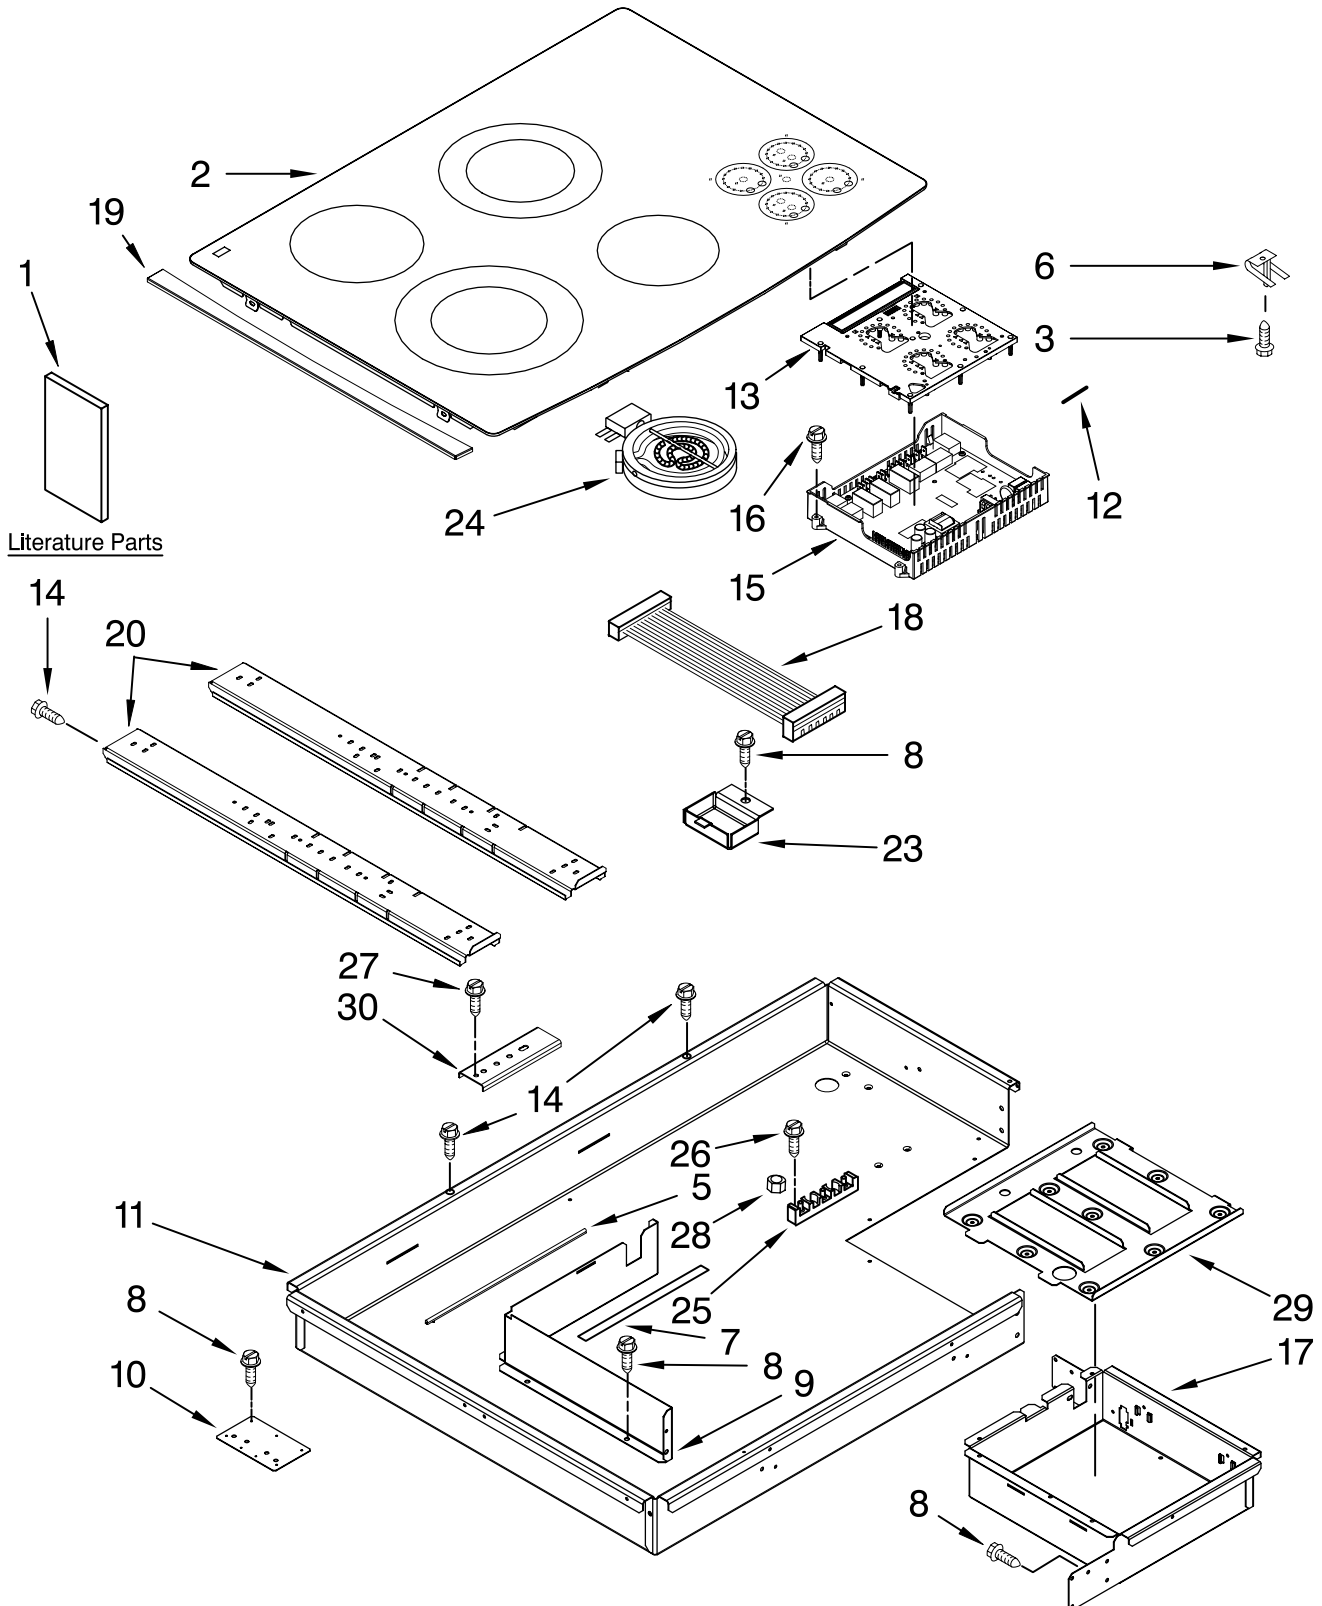

# COOKTOP PARTS

For Models: GJC3055RB03, GJC3055RP03, GJC3055RS03  
(Black) (Pure White) (Stainless)

30" ELECTRIC  
BUILT-IN  
TAP TOUCH COOKTOP

FOR ORDERING INFORMATION REFER TO PARTS PRICE LIST

# COOKTOP PARTS

For Models: GJC3055RB03, GJC3055RP03, GJC3055RS03  
(Black) (Pure White) (Stainless)

Illus. No.	Part No.	DESCRIPTION
1		Literature Parts Installation Instructions
	8286066	Cooktop
	8304571	Undercounter Oven
	8286285	Tech Sheet
	8286614	Use & Care Guide Safer Cooking Tips
	3191638	English
	9759133	French
2		Cooktop, Glass
	8286937	Black
	8286966	White
	8286965	Stainless
3	246119	Screw (8)
5	8285240	Seal, Heat
6	9759094	Spring Locator (8)
7	8285426	Seal, Foam
8	3196160	Screw
9	8286577	Wall, Inside
10	8286535	Bracket, Bottom
11	8286554	Box, Burner
12	3192439	Seal, Limiter (4)
13		Control, Burner Module
	8286133	Black
	8286134	White
14	3196537	Screw
15	8286643	Control, Appliance Manager
16	4449745	Screw
17	8286575	Box, Control
18	8285319	Cable Assembly
19		Trim, Cooktop (Stainless Only)
	W10142238	Right
	W10142237	Left
20	9763517	Rail, Element
23	8285593	Cover, Harness
24		Element, Surface
	8285230	1200W RF
	8285938	2000/1000W RR
	8285845	2500/1200W LF
	4453907	1500W LR
25	4449868	Block, Terminal
26	3196163	Screw
27	3400093	Screw
28	112432	Nut
29	9757815	Support, Module
30	4455917	Bracket, Mounting