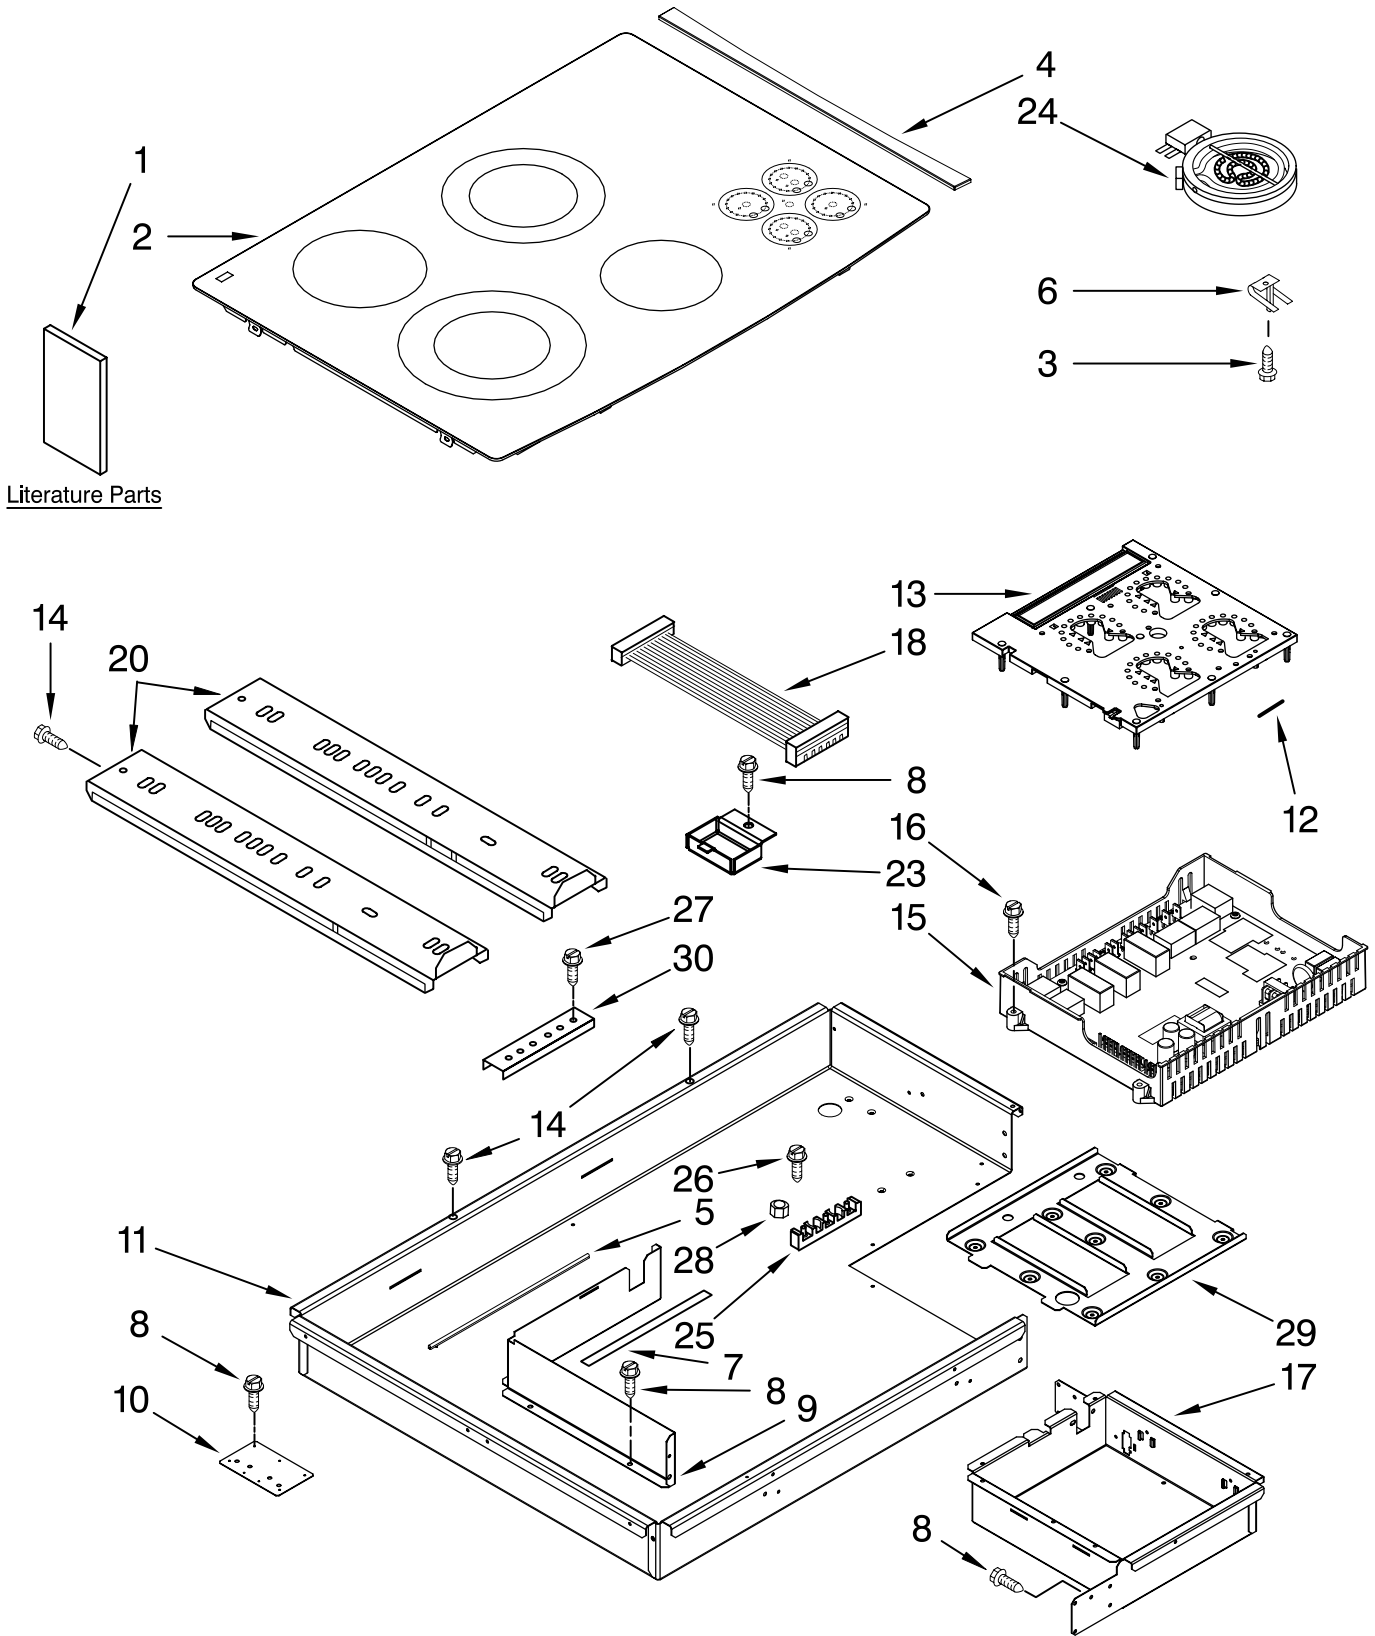

COOKTOP PARTS

For Models: GJC3055RB01, GJC3055RP01, GJC3055RS01
(Black) (Pure White) (S.Steel)

30" ELECTRIC
BUILT-IN
TAP TOUCH COOKTOP

FOR ORDERING INFORMATION REFER TO PARTS PRICE LIST

COOKTOP PARTS

For Models: GJC3055RB01, GJC3055RP01, GJC3055RS01
 (Black) (Pure White) (S.Steel)

Illus. No.	Part No.	DESCRIPTION
1		Literature Parts
	8286066	Installation Instructions
	8286285	Tech Sheet
	8286614	Use & Care Guide
		Safer Cooking Tips
	3191638	English
	9759133	French
2		Cooktop, Glass
	8285971	Black
	8286003	White
	8286005	Stainless Steel
3	246119	Screw
4		Trim, Cooktop (S.Steel Mdl Only)
	8285990	LH
	8285991	RH
5	8285240	Seal, Heat
6	9759094	Spring Locator (8)
7	8285426	Seal, Foam
8	3196160	Screw
9	8286577	Wall, Inside
10	8286535	Bracket, Bottom
11	8286554	Box, Burner
12	3192439	Seal, Switch
13		Board, Control
	8286133	Black & S.Steel Models
	8286134	Pure White Model
14	3196537	Screw
15	8285917	Board, Power
16	4449745	Screw
17	8286575	Box, Touch Control
18	8285319	Cable Ass'y
20	8286585	Rail, Element (2)
23	8285593	Cover, Harness
24		Element, Surface
	8285230	1200W RF
	8285938	2000/1000W RR
	8285845	2500/1200W LF
	4453907	1500W LR
25	4449868	Block, Terminal
26	3196163	Screw, 10-16 x 7/8
27	3400093	Screw
28	112432	Nut, #10-32 Hex
29	9757815	Support, Module
30	4455917	Bracket, Mounting

FOR ORDERING INFORMATION REFER TO PARTS PRICE LIST

OPTIONAL PARTS (NOT INCLUDED)

For Models: GJC3055RB01, GJC3055RP01, GJC3055RS01
(Black) (Pure White) (S.Steel)

<u>Illus. No.</u>	<u>Part No.</u>	<u>DESCRIPTION</u>
-------------------	-----------------	--------------------