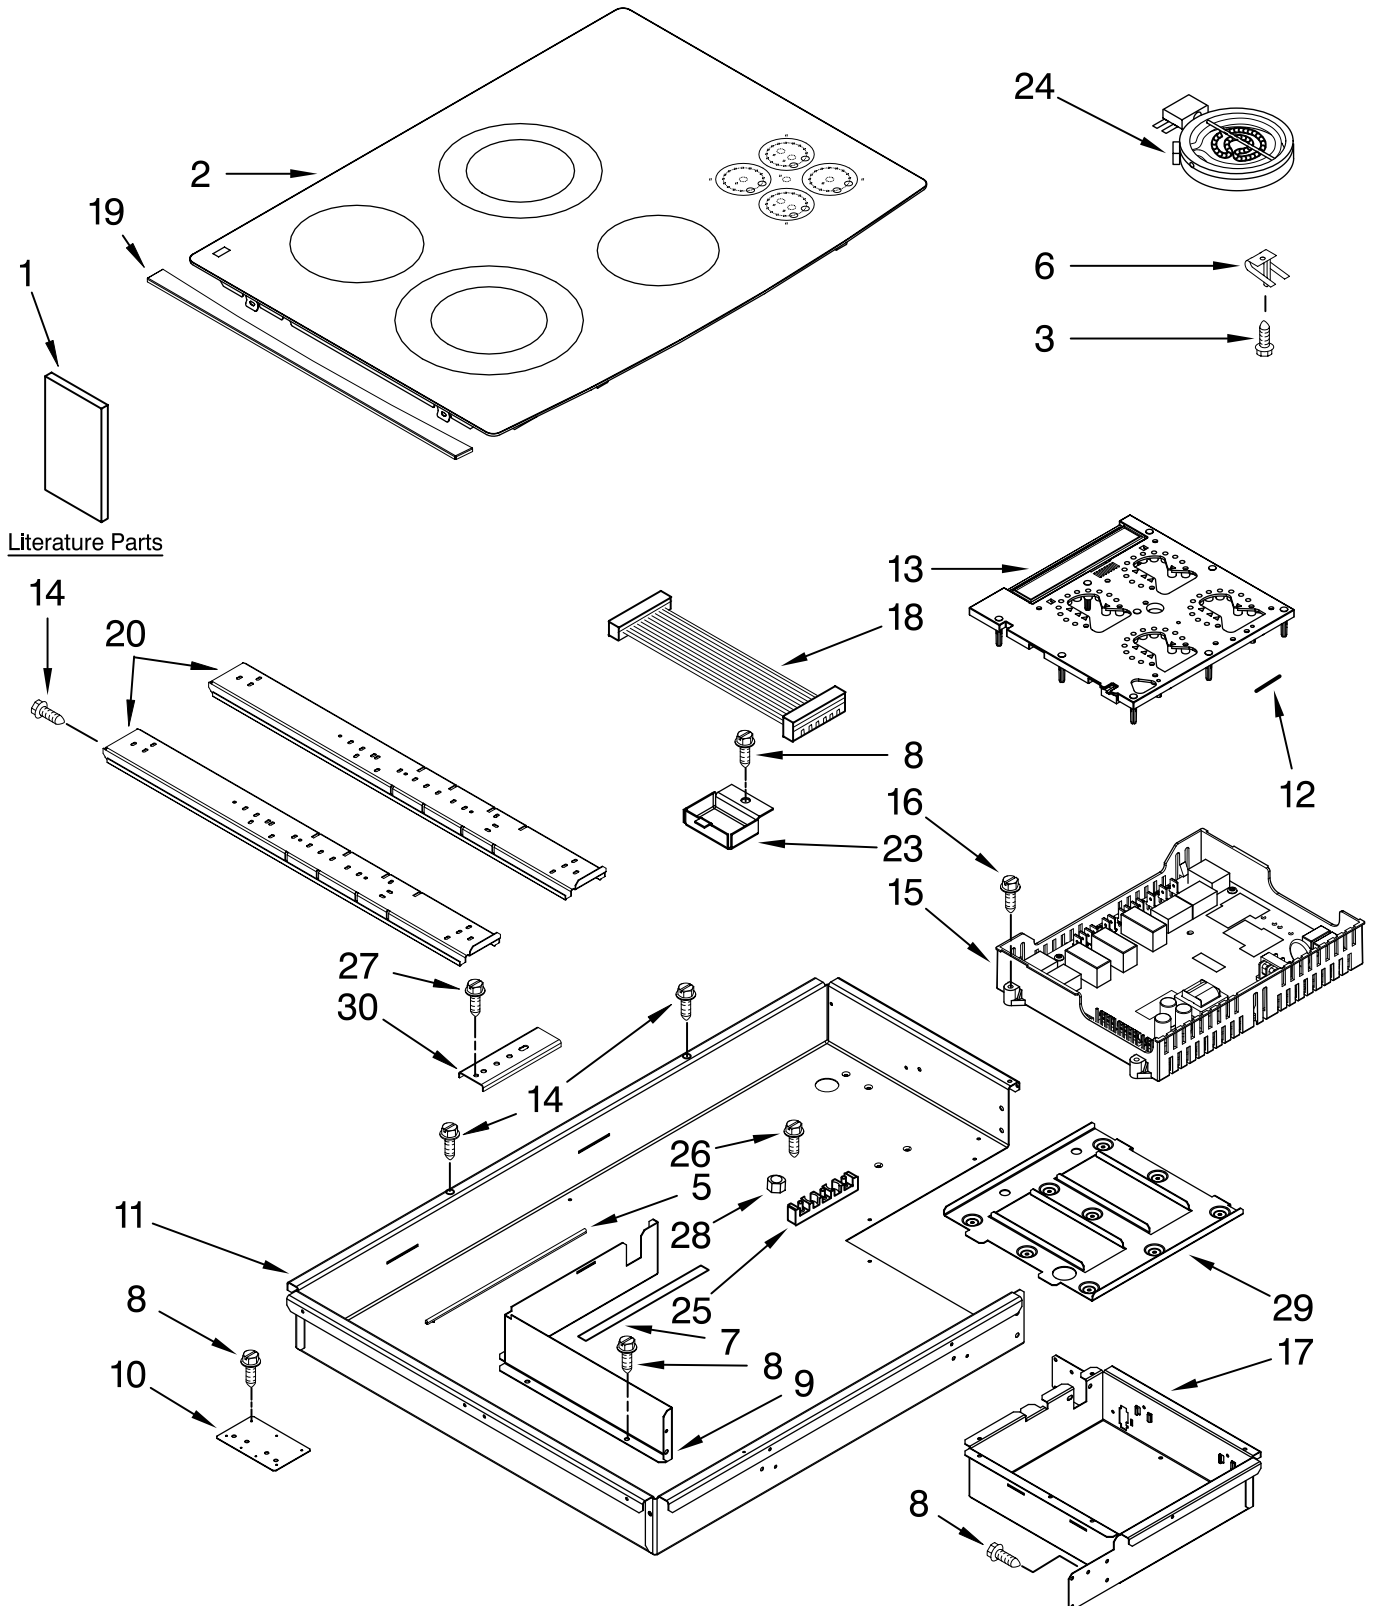

COOKTOP PARTS

For Models: GJC3055RP02, GJC3055RB02, GJC3055RS02
(Pure White) (Black) (Stainless)

30" ELECTRIC
BUILT-IN
TAP TOUCH COOKTOP

FOR ORDERING INFORMATION REFER TO PARTS PRICE LIST

COOKTOP PARTS

For Models: GJC3055RP02, GJC3055RB02, GJC3055RS02
(Pure White) (Black) (Stainless)

Illus. No.	Part No.	DESCRIPTION	Illus. No.	Part No.	DESCRIPTION	Illus. No.	Part No.	DESCRIPTION
1		Literature Parts	11	8286554	Box, Burner	25	4449868	Block, Terminal
		Installation	12	3192439	Seal, Limiter (4)	26	3196163	Screw
		Instructions	13		Control, Burner	27	3400093	Screw
	8286066	Cooktop			Module	28	112432	Nut
	8304571	Undercounter Oven		8286134	White	29	9757815	Support, Module
	8286285	Tech Sheet		8286133	Black	30	4455917	Bracket, Mounting
	8286614	Use & Care Guide	14	3196537	Screw	FOLLOWING PARTS		
		Safer Cooking Tips	15	8286643	Control, Appliance	NOT ILLUSTRATED		
	3191638	English			Manager	Miscellaneous		
	9759133	French	16	4449745	Screw	3172515		Mounting, Hardware Kit
2		Cooktop, Glass	17	8286575	Box, Control	3192408		Bracket, Support (2)
	W10048500	White	18	8285319	Cable Assembly	8286642		Tape, Foam
	W10048480	Black	19		Trim, Cooktop			
	W10048490	Stainless			(Stainless Only)			
3	246119	Screw (8)		8285991	Right			
5	8285240	Seal, Heat		8285990	Left			
6	9759094	Spring Locator (8)	20	9763517	Rail, Element			
7	8285426	Seal, Foam	23	8285593	Cover, Harness			
8	3196160	Screw	24		Element, Surface			
9	8286577	Wall, Inside		8285230	1200W RF			
10	8286535	Bracket, Bottom		8285938	2000/1000W RR			
				8285845	2500/1200W LF			
				4453907	1500W LR			

FOR ORDERING INFORMATION REFER TO PARTS PRICE LIST

OPTIONAL PARTS (NOT INCLUDED)

For Models: GJC3055RP02, GJC3055RB02, GJC3055RS02
(Pure White) (Black) (Stainless)

<u>Illus. No.</u>	<u>Part No.</u>	<u>DESCRIPTION</u>
-------------------	-----------------	--------------------