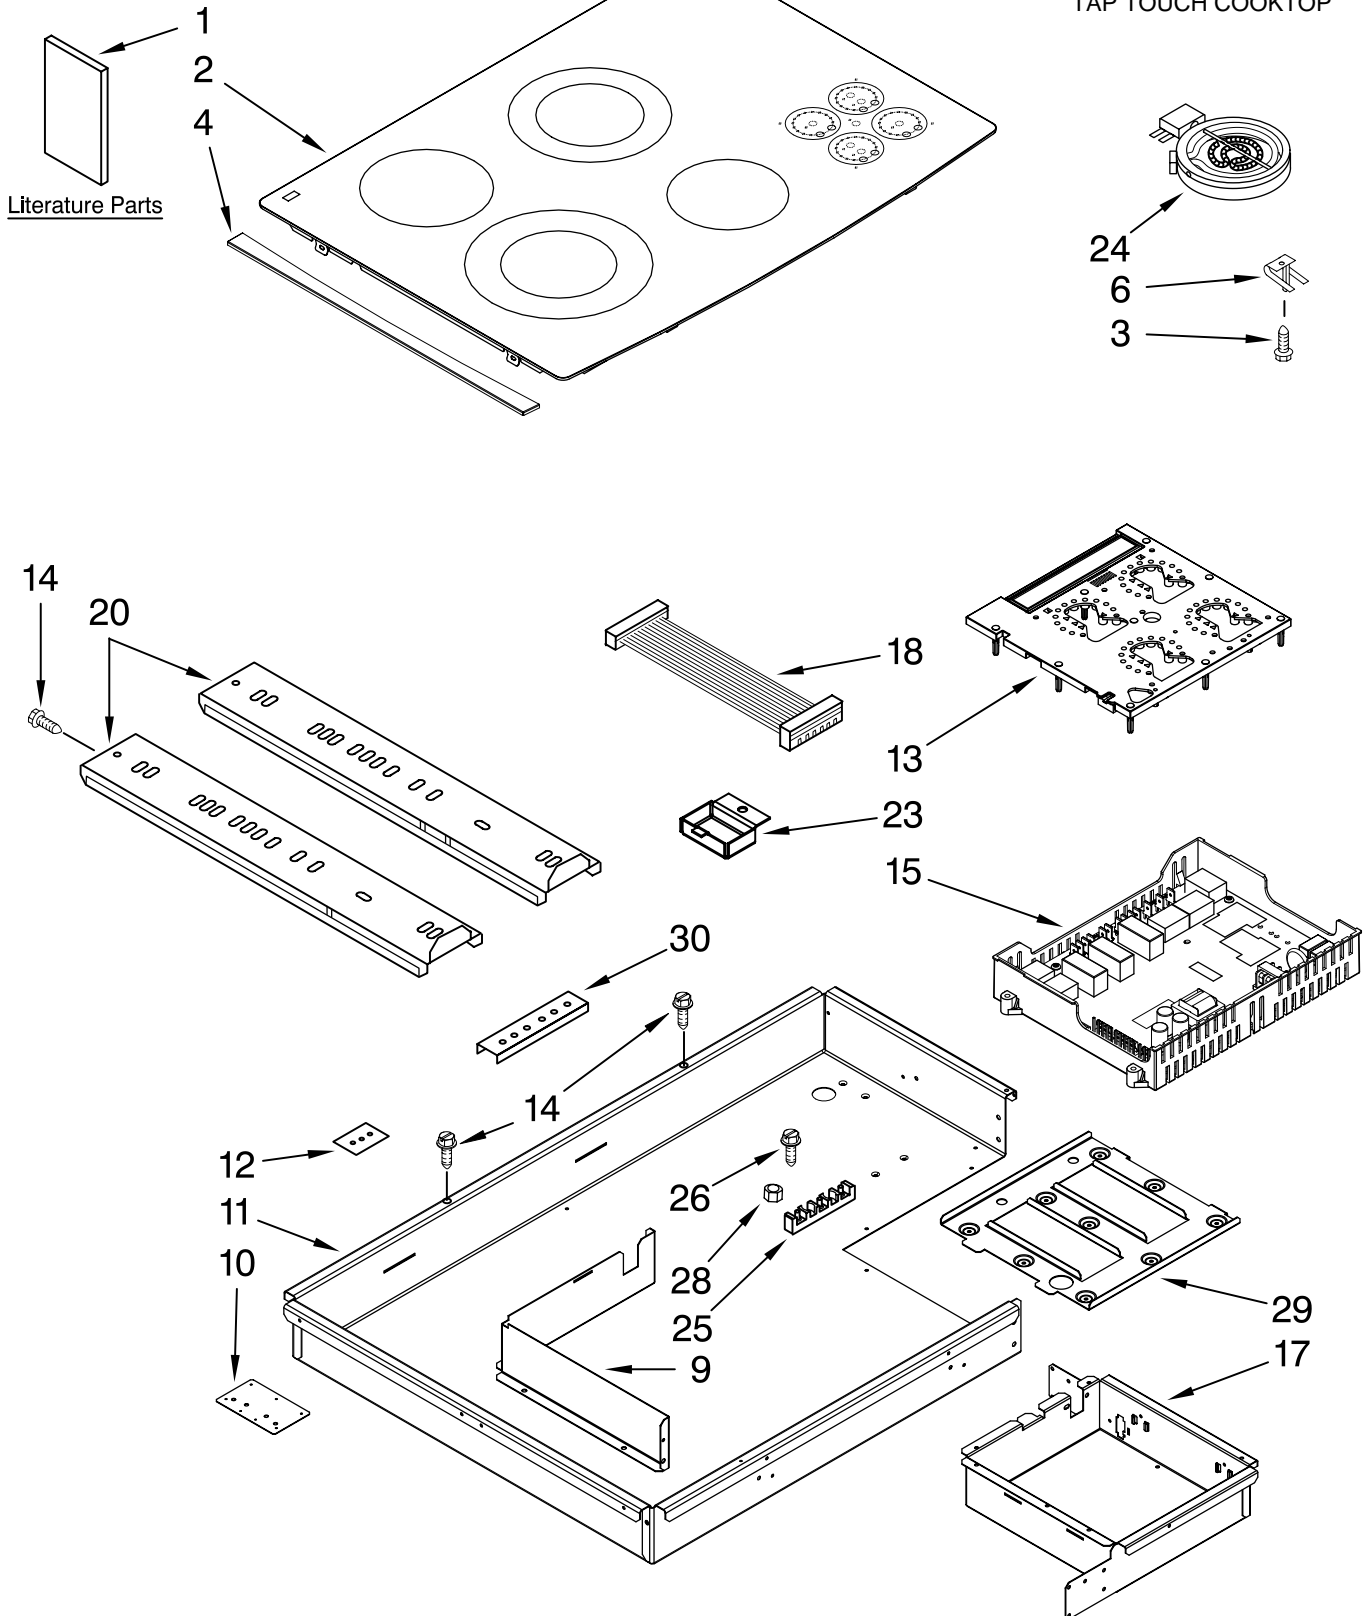

# COOKTOP PARTS

For Models: GJC3055RB00, GJC3055RP00, GJC3055RS00, GJC3055RC00  
(Black) (Pure White) (S.Steel) (Pure Biscuit)

30" ELECTRIC  
BUILT-IN  
TAP TOUCH COOKTOP

FOR ORDERING INFORMATION REFER TO PARTS PRICE LIST

# COOKTOP PARTS

For Models: GJC3055RB00, GJC3055RP00, GJC3055RS00, GJC3055RC00  
 (Black) (Pure White) (S.Steel) (Pure Biscuit)

Illus. No.	Part No.	DESCRIPTION
1		Literature Parts
	8286066	Installation Instructions
	8286285	Tech Sheet
	4456992	Wiring Diagram
	8286288	Use & Care Guide
	3191638	Safer Cooking Tips
2		Cooktop, Glass
	8285971	Black
	8286003	White
	8286005	Stainless Steel
	8286004	Biscuit
3	246119	Screw
4		Trim, Cooktop (S.Steel Mdl Only)
	8285990	LH
	8285991	RH
		model only)
6	9759094	Spring Locator (8)
9	8285984	Wall, Inside
	3196160	Screw
10	8286535	Bracket, Bottom
	3196160	Screw
11	8286554	Box, Burner
12	3192439	Seal, Switch Shaft
13		Board, Control
	8286133	Black & S.Steel Models
	8286134	Pure White & Biscuit Models
14	3196537	Screw
15	8285917	Board, Power
	4449745	Screw
17	8286052	Box, Touch Control
	3196160	Screw
18	8285319	Cable Ass'y
20	9756813	Rail, Element (2)
23	8285593	Cover, Harness
	3196160	Screw
24		Element, Surface
	8285230	1200W RF
	8285938	2000/1000W RR
	8285845	2500/1200W LF
	4453907	1500W LR
25	4449868	Block, Terminal
26	3196163	Screw, 10-16 x 7/8
28	112432	Nut, #10-32 Hex
29	9757815	Support, Module
30	4455917	Bracket, Mounting
	3400093	Screw

# OPTIONAL PARTS (NOT INCLUDED)

For Models: GJC3055RB00, GJC3055RP00, GJC3055RS00, GJC3055RC00  
(Black) (Pure White) (S.Steel) (Pure Biscuit)

<b>Illus.</b>	<b>Part</b>	
<b>No.</b>	<b>No.</b>	<b>DESCRIPTION</b>