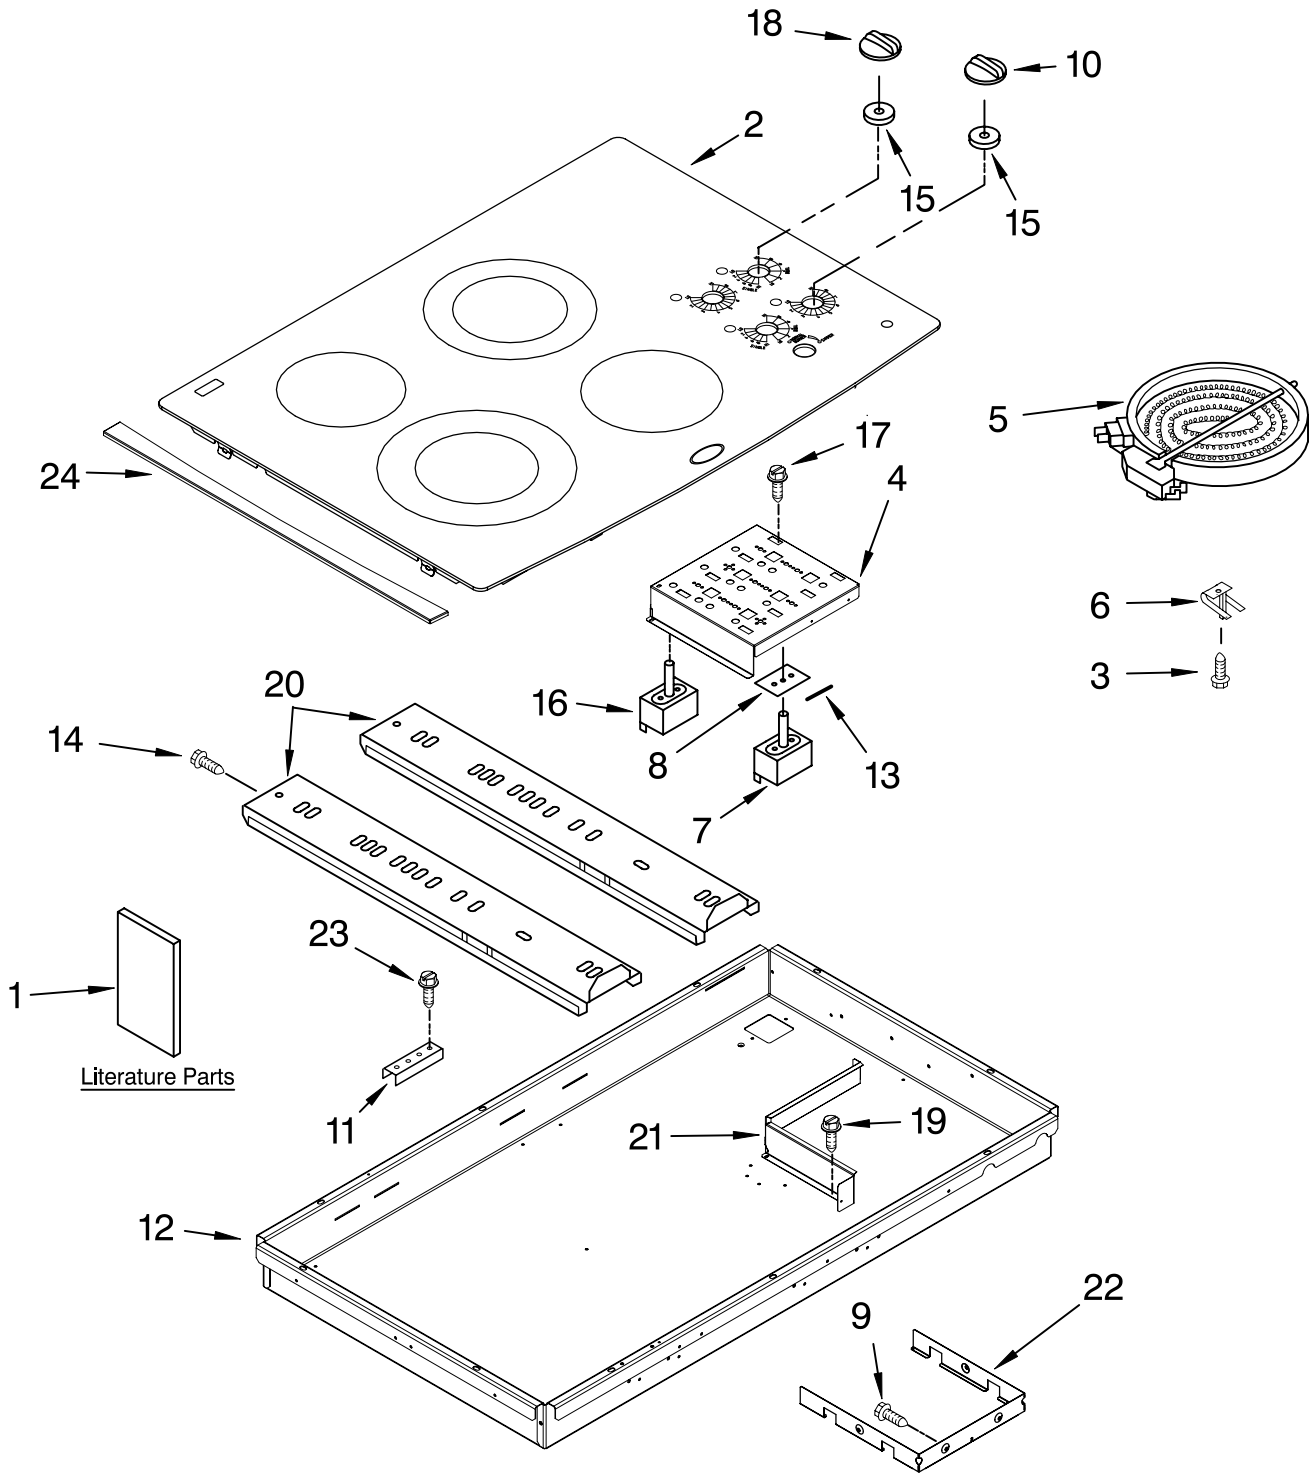

COOKTOP PARTS

For Models: GJC3054RB01, GJC3054RS01, GJC3054RP01
(Black) (S.Steel) (Pure White)

30" ELECTRIC
CERAN COOKTOP

FOR ORDERING INFORMATION REFER TO PARTS PRICE LIST

COOKTOP PARTS

For Models: GJC3054RB01, GJC3054RS01, GJC3054RP01
(Black) (S.Steel) (Pure White)

Illus. No.	Part No.	DESCRIPTION	Illus. No.	Part No.	DESCRIPTION	Illus. No.	Part No.	DESCRIPTION
1		Literature Parts	7		Switch, Infinite	20	8286585	Rail, Element
	8286066	Installation Instructions		9759474	Dual (2)	21	8285949	Shield, Heat Control
	8286614	Use & Care Guide		3191049	Silver		3191839	Seal
	8286339	Wiring Diagram	8	3183956	Seal, Switch Cover		3196537	Screw
		Safer Cooking Tips	9	3196160	Screw	22	8286396	Shield, Heat
	3191638	English	10		Knob, Control (4)		8286426	Seal
	9759133	French		8286043BL	Black	23	3400093	Screw
2		Cooktop & Bracket Assembly		8286043WH	White	24		Trim, Cooktop (S.Steel Mdl Only)
	9762693	Black	11	4455917	Bracket, Mounting		8285990	LH
	9762694	Pure White	12	8285862	Box, Burner		8285991	RH
	9762695	S. Steel	13	3192439	Seal, Switch			
3	246119	Screw (8)	14	3196537	Screw			
4	8285928	Bracket, Switch Mounting	15	8285469	Seal, Switch Shaft (4)			
5		Element, Surface	16	8285139	Switch, Rotary (Accusimer)			
	8523698	1200W – LR	17	311865	Screw		3172515	Mtg. Hardware Kit
	8523697	1500W – RF	18		Knob, Accusimer		4455364	Bracket, Support (6)
	8285937	2000/1000W – RR		8286044BL	Black			
	4453909	2500/1200W – LF		8286044WH	White			
6	9759094	Spring,Locator (8)		8286044BT	Biscuit			
			19	3196537	Screw			

Following Parts Not Illustrated

3172515 Mtg. Hardware Kit
4455364 Bracket, Support (6)

OPTIONAL PARTS

For Models: GJC3054RB01, GJC3054RS01, GJC3054RP01
(Black) (S.Steel) (Pure White)

Illus.	Part	
No.	No.	DESCRIPTION

ACCESSORY PARTS

3191048 Cleaner

WIRING HARNESS PARTS

8286408	Wiring Harness Surface Unit
8286413	Harness, Conduit
8286347	Harness, Light
3400015	Screw, 10-32 x 3/8

FOR ORDERING INFORMATION REFER TO PARTS PRICE LIST