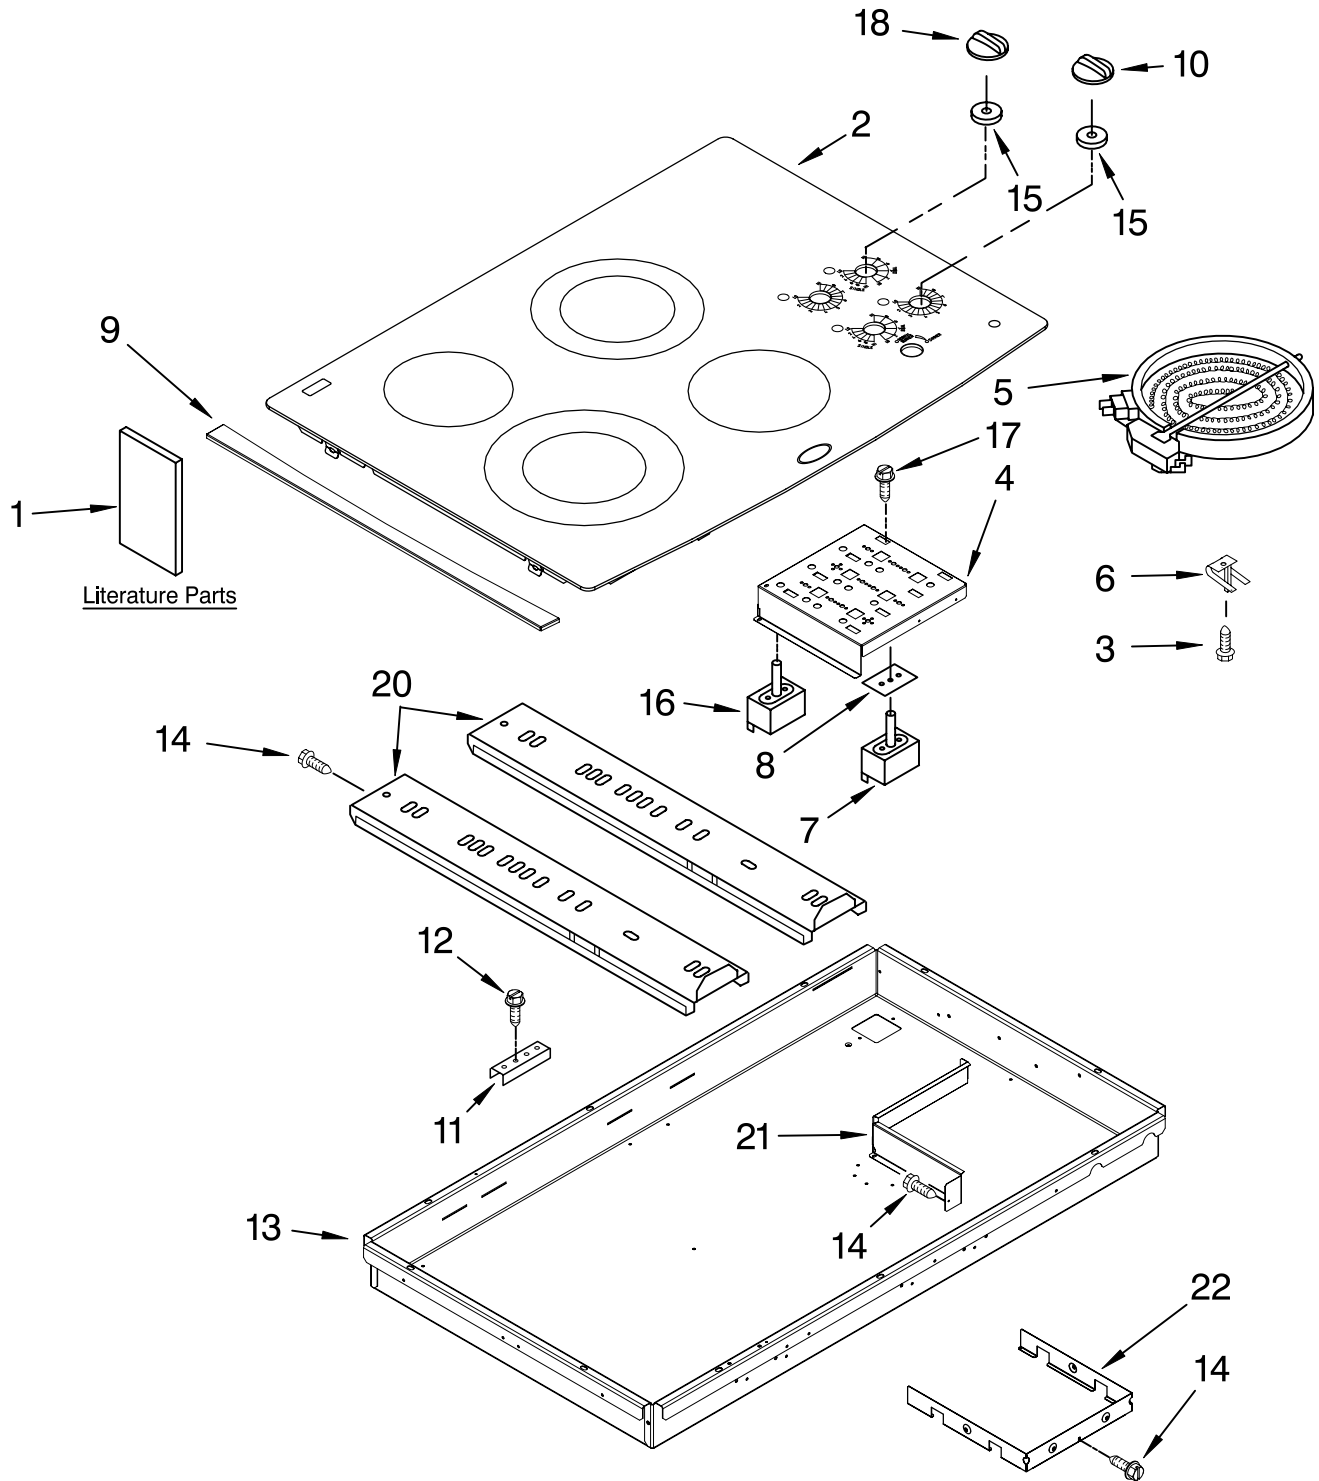

# COOKTOP PARTS

For Models: GJC3054RB00, GJC3054RS00, GJC3054RC00, GJC3054RP00  
(Black) (S.Steel) (Pure Biscuit) (Pure White)

36" ELECTRIC  
CERAN COOKTOP

FOR ORDERING INFORMATION REFER TO PARTS PRICE LIST

# COOKTOP PARTS

For Models: GJC3054RB00,GJC3054RS00, GJC3054RC00,GJC3054RP00  
 (Black) (S.Steel) (Pure Biscuit) (Pure White)

Illus. No.	Part No.	DESCRIPTION
1		Literature Parts
	8286066	Installation Instructions
	8286288	Use & Care Guide
	8286339	Wiring Diagram
	3191638	Safer Cooking Tips
	9759133	Safer Cooking Tips
2		Cooktop & Bracket Assembly
	8285967	Black
	8286020	S.Steel
	8286018	Pure White
	8286019	Pure Biscuit
3	246119	Screw (8)
4	8285928	Bracket, Switch Mounting
5		Element, Surface
	8523698	1200W – LR
	8523697	1500W – RF
	8285937	2000/1000W – RR
	4453909	2500/1200W – LF
6	9759094	Spring,Locator (8)
7		Switch, Infinite
	9759474	Dual (2)
	3191049	Silver
	3191050	Yellow
8	3183956	Seal, Switch Cover
9		Trim, Cooktop (S.Steel Mdl Only)
	8285990	LH
	8285991	RH
10		Knob, Control (4)
	8286043BL	Black
	8286043WH	White
	8286043BT	Biscuit
11	4455917	Bracket, Mounting
12	3400093	Screw
13	8285862	Box, Burner
14	3196537	Screw
15	8285469	Seal, Switch Shaft (4)
16	8285139	Switch, Rotary (Accusimer)
17	311865	Screw
18		Knob, Accusimer
	8286044BL	Black
	8286044WH	White
	8286044BT	Biscuit
20	8286585	Rail, Element
21	8285949	Shield, Heat Control
	3191839	Seal
22	8286396	Shield, Heat
	8286426	Seal

# OPTIONAL PARTS

For Models: GJC3054RB00,GJC3054RS00, GJC3054RC00,GJC3054RP00  
(Black) (S.Steel) (Pure Biscuit) (Pure White)

<u>Illus. No.</u>	<u>Part No.</u>	<u>DESCRIPTION</u>
-------------------	-----------------	--------------------

## WIRING HARNESS PARTS

8286408	Wiring Harness Surface Unit
8286413	Harness, Conduit
8286347	Harness, Light
3400015	Screw, 10-32 x 3/8

FOR ORDERING INFORMATION REFER TO PARTS PRICE LIST