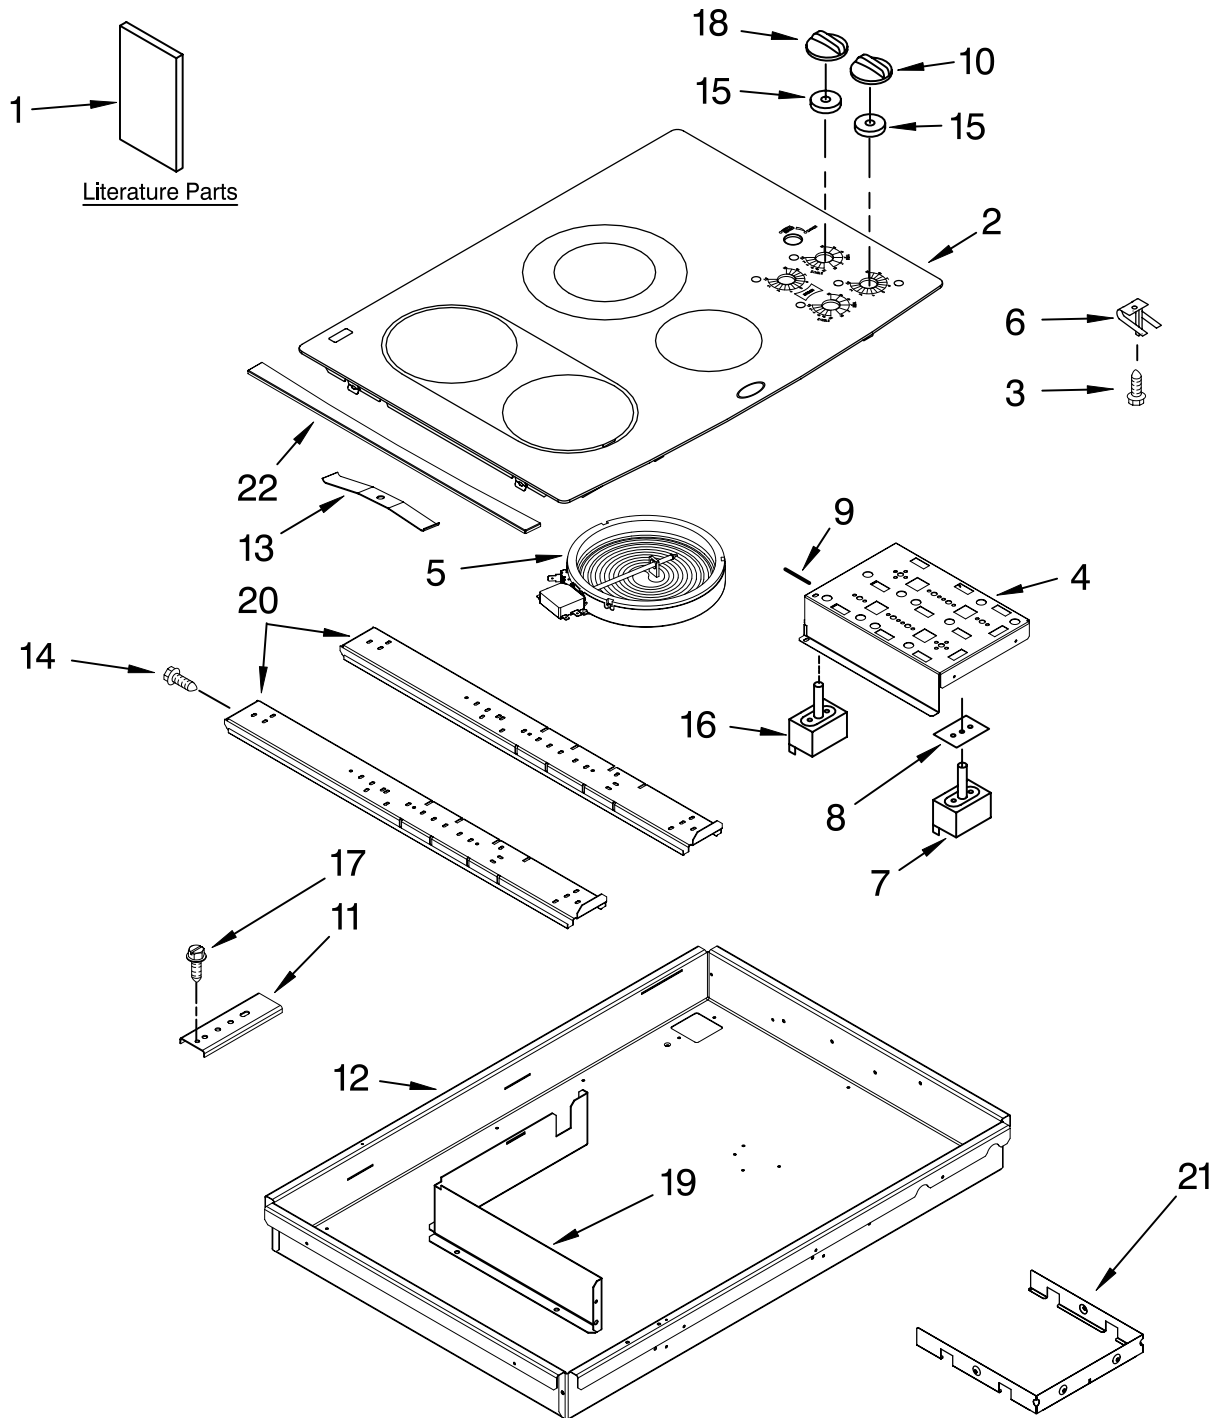

# COOKTOP PARTS

For Models: GJC3034RB03, GJC3034RP03, GJC3034RC03, GJC3034RS03  
(Black) (Pure White) (Pure Biscuit) (Stainless)

36" ELECTRIC  
BUILT-IN CERAN  
COOKTOP

FOR ORDERING INFORMATION REFER TO PARTS PRICE LIST

# COOKTOP PARTS

For Models: GJC3034RB03, GJC3034RP03, GJC3034RC03, GJC3034RS03  
(Black) (Pure White) (Pure Biscuit) (Stainless)

Illus. No.	Part No.	DESCRIPTION	Illus. No.	Part No.	DESCRIPTION	Illus. No.	Part No.	DESCRIPTION
1		Literature Parts	5		Element, Surface	13	8286582	Spring Clip,
		Installation		8523698	1200W – RF			Bridge (3)
		Instructions		8285848	4300W – LF & LR	14	3196537	Screw
	8286066	Cooktop		4453909	1200/2500W – RR	15	8285469	Seal, Switch
	8304571	Undercounter Oven	6	9759094	Spring,Locator (6)			Shaft (5)
	8286614	Use & Care Guide	7		Switch, Infinite	16	9762441	Switch, Rotary
	8286341	Wiring Diagram		3191050	Use W/LR Burner			Accusimer
		Safer Cooking Tips		9759474	Use W/LF & RR	17	3400093	Screw
	3191638	English			Burners	18		Knob, Accusimer
	9759133	French		3191049	Use W/RF Burner		8286044WH	White
2		Cooktop & Bracket	8	3183956	Seal, Switch		8286044BL	Black
		Assembly			Cover (5)		8286044BT	Biscuit
	8286939	Black	9	3192439	Seal, Limiter (4)	19	8285949	Control, Heat Shield
	8286955	White	10		Knob, Control (4)	20	9763517	Rail, Element(2)
	8286954	Biscuit		8286043WH	White		3191839	Seal, Heat
3	246119	Screw (8)		8286043BL	Black	21	9760762	Shield, Heat
4	8285928	Bracket, Switch		8286043BT	Biscuit		8286426	Seal
		Mounting	11	4455917	Bracket, Mounting		3196160	Screw
			12	8285862	Box, Burner	22		Trim, Cooktop
								(Stainless Only)
							W10142238	Right
							W10142237	Left