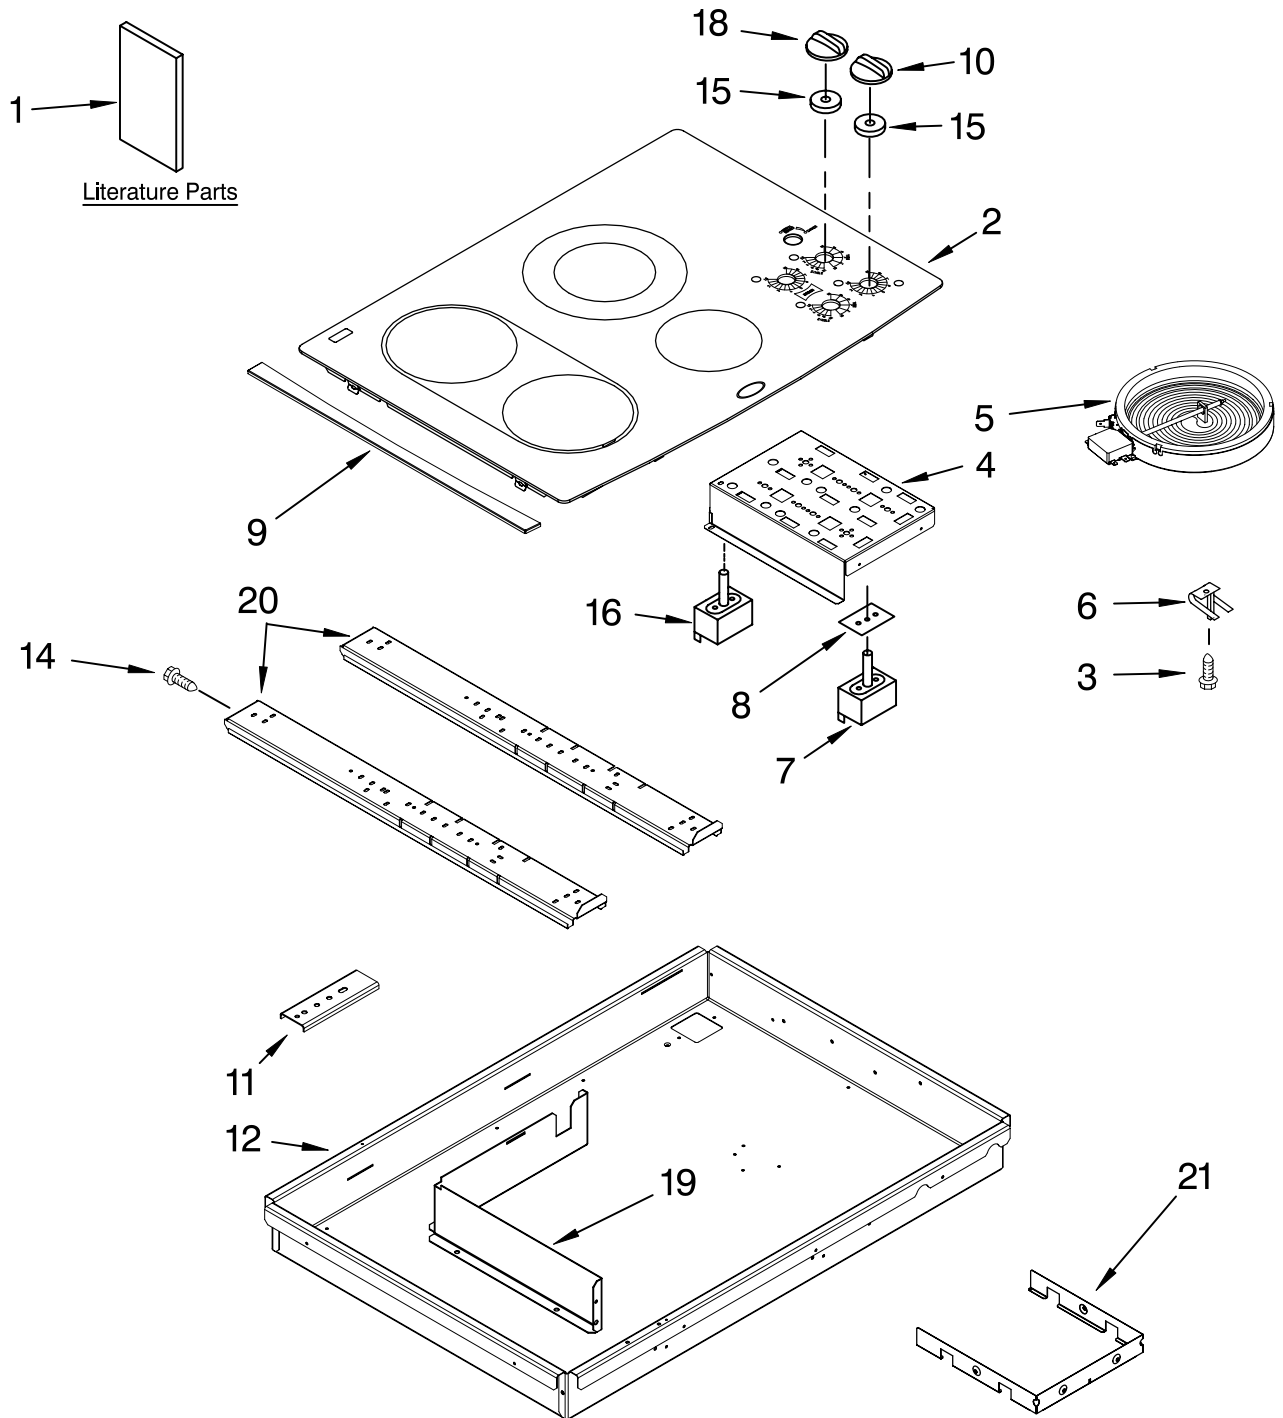

COOKTOP PARTS

For Models: GJC3034RB00, GJC3034RS00, GJC3034RC00, GJC3034RP00
(Black) (S.Steel) (Pure Biscuit) (Pure White)

36" ELECTRIC
BUILT-IN CERAMIC
COOKTOP

FOR ORDERING INFORMATION REFER TO PARTS PRICE LIST

COOKTOP PARTS

For Models: GJC3034RB00, GJC3034RS00, GJC3034RC00, GJC3034RP00
(Black) (S.Steel) (Pure Biscuit) (Pure White)

Illus. No.	Part No.	DESCRIPTION	Illus. No.	Part No.	DESCRIPTION	Illus. No.	Part No.	DESCRIPTION
1		Literature Parts	7		Switch, Infinite	16	8285139	Switch, Rotary (Accusimer)
	8286066	Installation Instructions		3191050	Use W/RR Burner			
	8286288	Use & Care Guide		9759474	Use W/LF Burner	18		Knob, Accusimer
	8285414	Wiring Diagram		3191049	Use W/RF & LR Burners		8286044BL	Black
	3191638	Safer Cooking Tips	8	3192439	Seal, Switch Cover		8286044WH	White
2		Cooktop & Bracket Assembly	9		Trim, Cooktop (S.Steel Mdl Only)		8286044BT	Biscuit
	8285965	Black		8285990	LH	19	8285949	Wall, Inside
	8286012	White		8285991	RH	20	8285962	Rail, Element
	8286013	Biscuit	10		Knob, Control (4)		3191839	Seal, Heat
	8286014	S.Steel		8286043BL	Black		3183956	Seal, Switch Cover
3	246119	Screw (8)		8286043WH	White	21	8286396	Shield, Heat
4	8285928	Bracket, Switch Mounting		8286043BT	Biscuit		3196160	Screw
5		Element, Surface	11	4455917	Bracket, Mounting	Following Parts Not Illustrated		
	8523698	1200W – RF		3400093	Screw			
	8285848	4300W – LF & LR	12	8285862	Box, Burner		3172515	Mtg. Hardware Kit
	4453909	1200/2500W – RR	14	3196537	Screw		4455364	Bracket, Support (6)
6	9759094	Spring,Locator (8)	15	8285469	Seal, Switch Shaft (4)			

FOR ORDERING INFORMATION REFER TO PARTS PRICE LIST

OPTIONAL PARTS

For Models: GJC3034RB00, GJC3034RS00, GJC3034RC00, GJC3034RP00
(Black) (S.Steel) (Pure Biscuit) (Pure White)

<u>Illus. No.</u>	<u>Part No.</u>	<u>DESCRIPTION</u>
-------------------	-----------------	--------------------