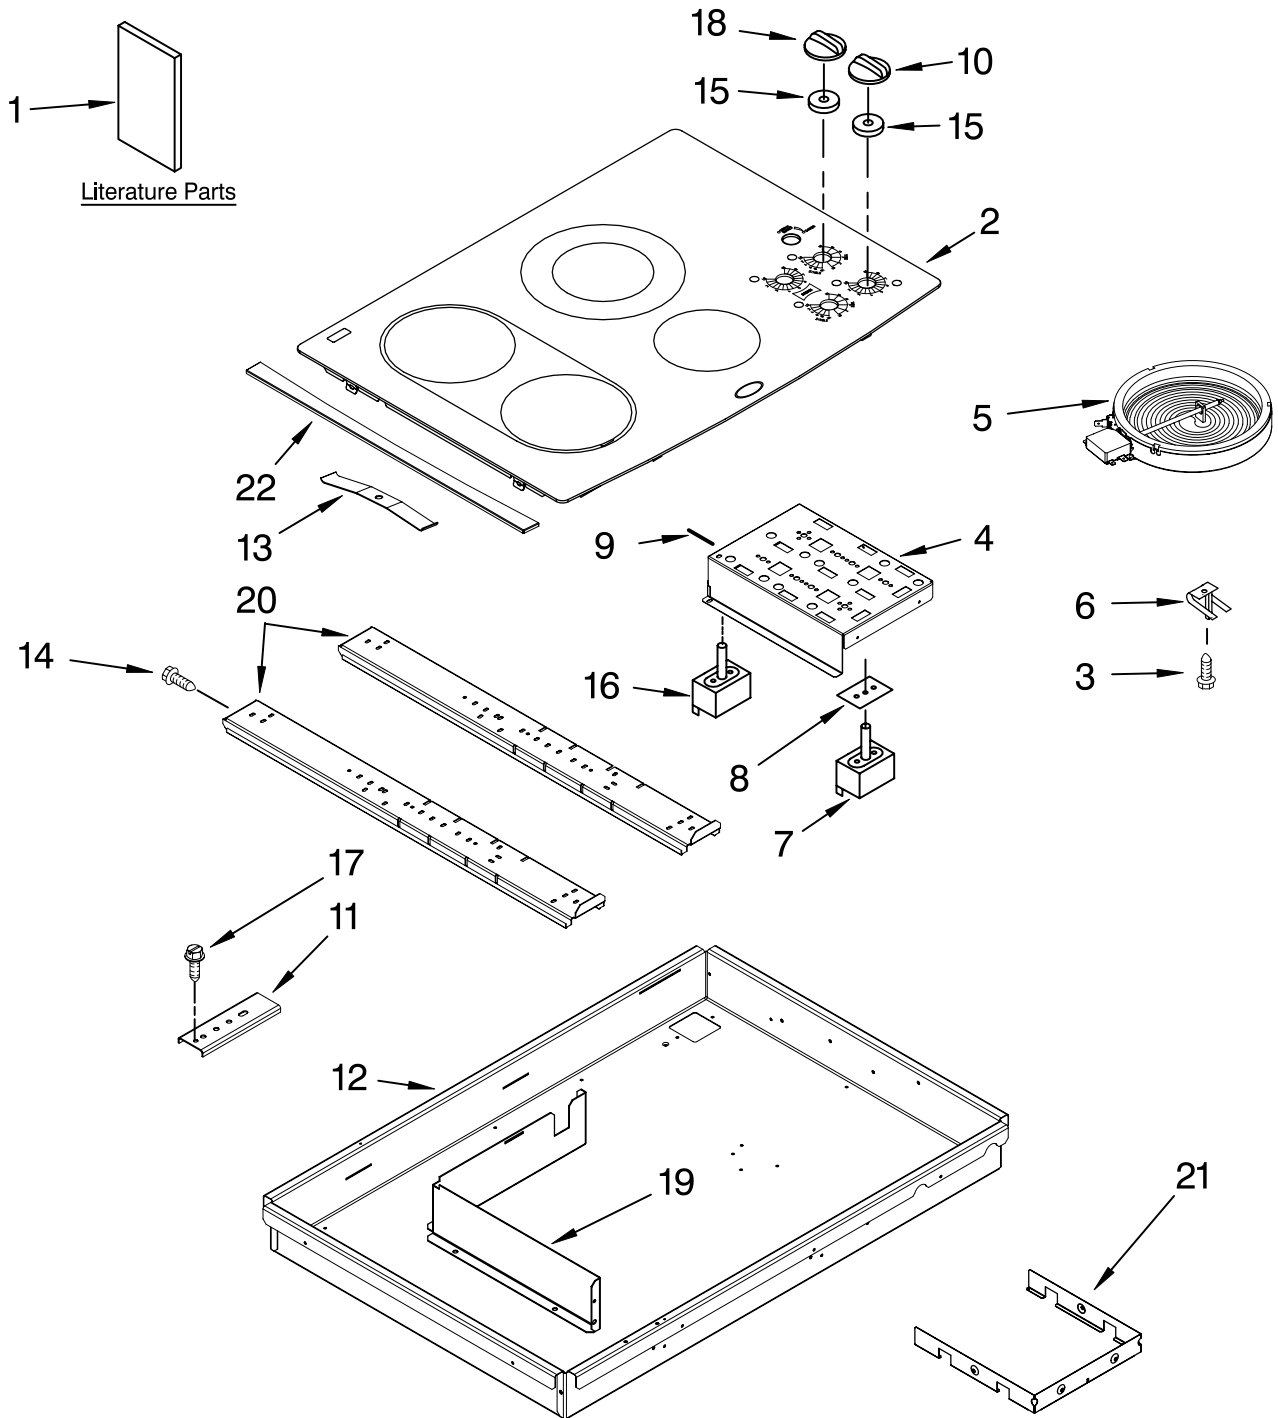

# COOKTOP PARTS

For Models: GJC3034RP02, GJC3034RB02, GJC3034RC02, GJC3034RS02  
(Pure White) (Black) (Pure Biscuit) (Stainless)

36" ELECTRIC  
BUILT-IN CERAMIC  
COOKTOP

FOR ORDERING INFORMATION REFER TO PARTS PRICE LIST

# COOKTOP PARTS

For Models: GJC3034RP02, GJC3034RB02, GJC3034RC02, GJC3034RS02  
(Pure White) (Black) (Pure Biscuit) (Stainless)

Illus. No.	Part No.	DESCRIPTION	Illus. No.	Part No.	DESCRIPTION	Illus. No.	Part No.	DESCRIPTION
1		Literature Parts Installation Instructions	5		Element, Surface	14	3196537	Screw
	8286066	Cooktop		8523698	1200W – RF	15	8285469	Seal, Switch Shaft (5)
	8304571	Undercounter Oven		8285848	4300W – LF & LR	16	9762441	Switch, Rotary Accusimer
	8286614	Use & Care Guide	6	4453909	1200/2500W – RR	17	3400093	Screw
	8286341	Wiring Diagram	7	9759094	Spring, Locator (6) Switch, Infinite	18		Knob, Accusimer
		Safer Cooking Tips		3191050	Use W/LR Burner		8286044WH	White
	3191638	English		9759474	Use W/LF & RR Burners		8286044BL	Black
	9759133	French		3191049	Use W/RF Burner Burners		8286044BT	Biscuit
2		Cooktop & Bracket Assembly	8	3183956	Seal, Switch Cover (5)	19	8285949	Control, Heat Shield
	W10048380	White	9	3192439	Seal, Limiter (4)	20	9763517	Rail, Element(2)
	W10048360	Black	10		Knob, Control (4)		3191839	Seal, Heat
	W10048370	Biscuit		8286043WH	White	21	8286396	Shield, Heat
3	246119	Screw (8)		8286043BL	Black		8286426	Seal
4	8285928	Bracket, Switch Mounting		8286043BT	Biscuit		3196160	Screw
			11	4455917	Bracket, Mounting	22		Trim, Cooktop (Stainless Only)
			12	8285862	Box, Burner		8285991	Right
			13	8286582	Spring Clip, Bridge (3)		8285990	Left