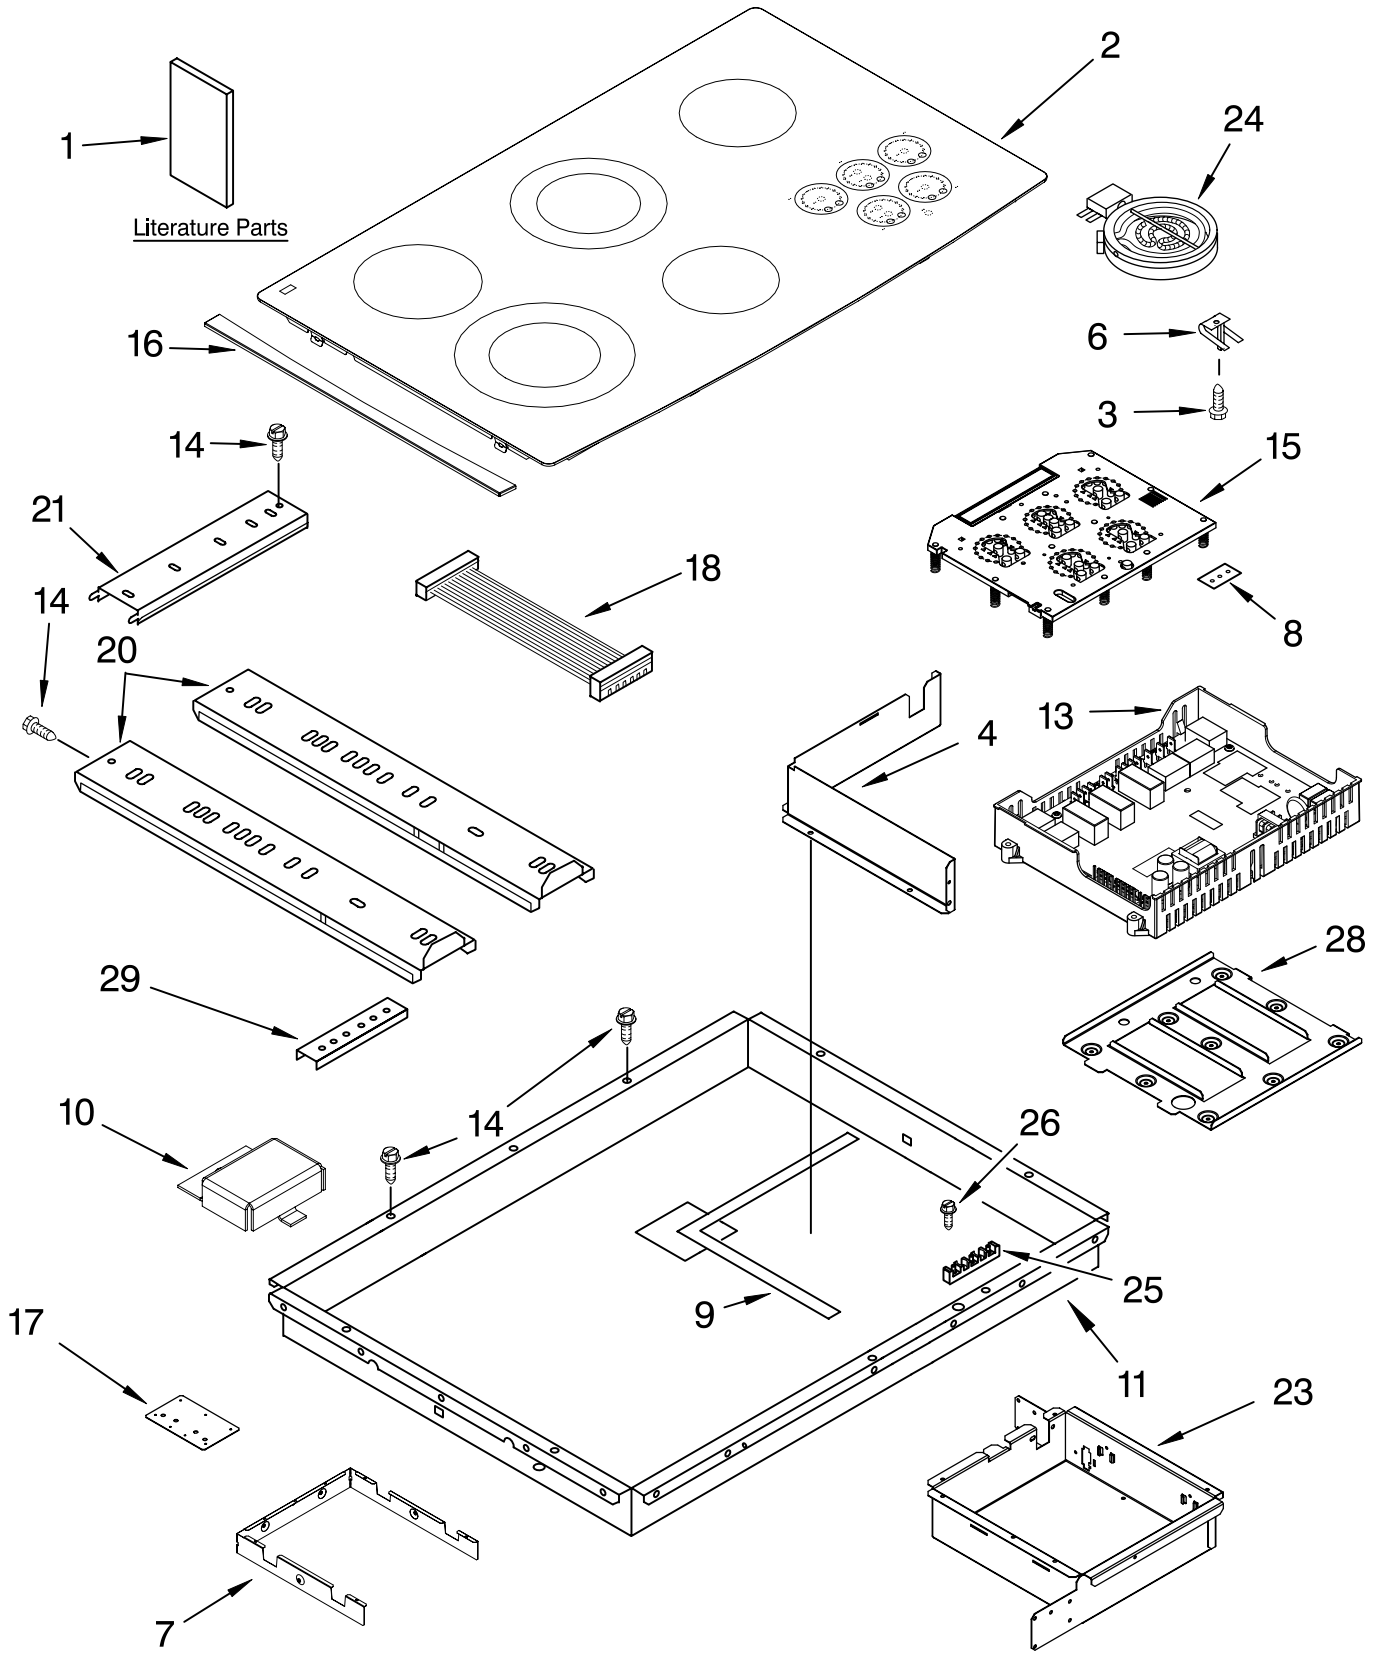

COOKTOP PARTS

For Models: GJC3655RB00, GJC3655RP00, GCJC3655RS00
(Black) (Pure White) (S.Steel)

36" ELECTRIC
BUILT-IN
CERAN COOKTOP

FOR ORDERING INFORMATION REFER TO PARTS PRICE LIST

COOKTOP PARTS

For Models: GJC3655RB00, GJC3655RP00, GCJC3655RS00
(Black) (Pure White) (S.Steel)

Illus. No.	Part No.	DESCRIPTION	Illus. No.	Part No.	DESCRIPTION	Illus. No.	Part No.	DESCRIPTION
1		Literature Parts	7	8285817	Shield, Heat	18	8285323	Cable Ass'y
	8286066	Installation Instructions	8	3192439	Seal, Switch	20	9756813	Rail, Element (2)
	8285425	Wiring Diagram	9	8285242	Seal, Heat Shield	21	8286081	Rail, Element (1)
	8286286	Tech Sheet	10	8285593	Cover, Connector	23	8286053	Box, Touch Control
	8286288	Use & Care Guide	11	8286555	Box, Burner		3196160	Screw
	3191638	Safe Cooking Tips	13	8285918	Board, Power	24		Element, Surface
	9759133	Safe Cooking Tips		4449745	Screw		8285845	2500/1200W LF
2		Cooktop, Glass	14	3196537	Screw		8285230	1200W LR
	8285977	Black	15	8286135	Board, Control		8285938	2000/1000W CR
	8286006	White	16		Trim, Cooktop (S.Steel Mdl Only)		4453907	1500W RR/CF
	8286008	Stainless Steel		8285990	LH	25	4449868	Block, Terminal
3	246119	Screw		8285991	RH	26	3196163	Screw, 10-16 x 7/8
4	8285982	Wall, Inside	17	8286535	Bracket, Bottom	28	4456922	Support, Module
	3196160	Screw		3196160	Screw	29	4455917	Bracket, Mounting
6	9759094	Spring Locator(10)					3400093	Screw

FOR ORDERING INFORMATION REFER TO PARTS PRICE LIST

OPTIONAL PARTS

For Models: GJC3655RB00, GJC3655RP00, GCJC3655RS00

(Black) (Pure White) (S.Steel)

<u>Illus. No.</u>	<u>Part No.</u>	<u>DESCRIPTION</u>
-------------------	-----------------	--------------------