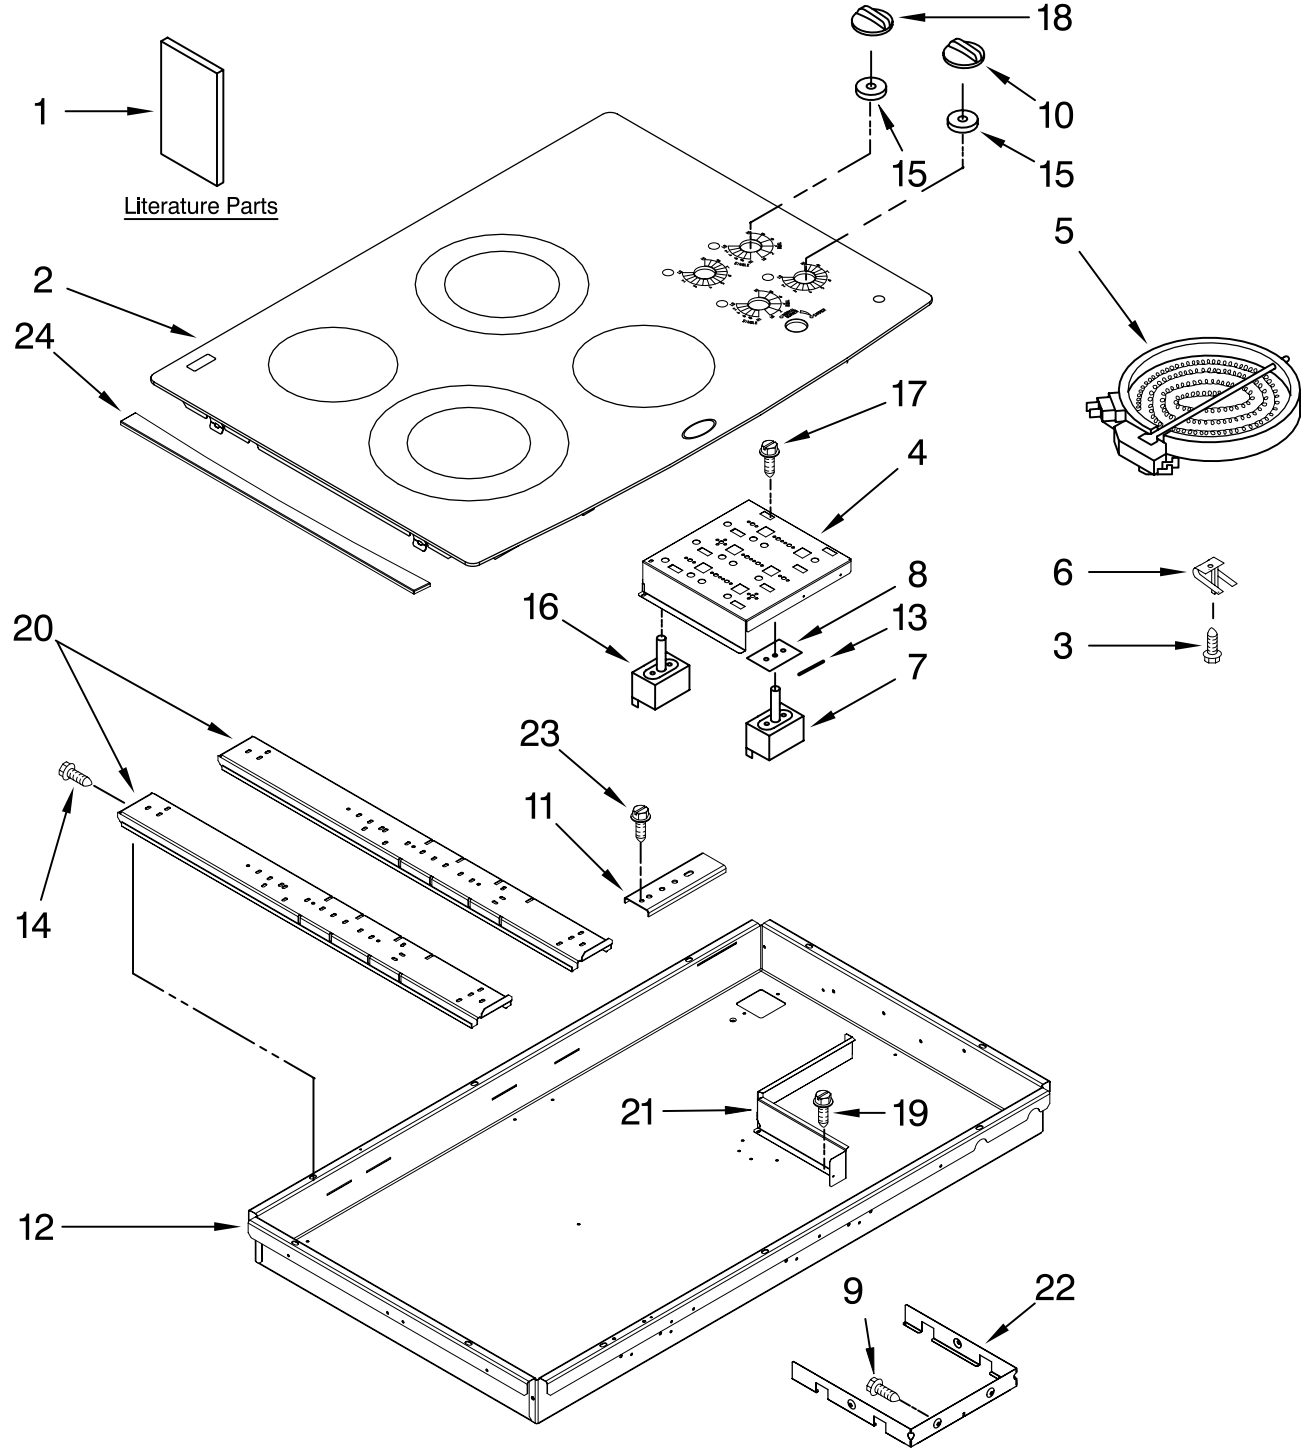

COOKTOP PARTS

For Models: GJC3054RP02, GJC3054RB02, GJC3054RS02
(Pure White) (Black) (Stainless)

30" ELECTRIC
CERAN COOKTOP

FOR ORDERING INFORMATION REFER TO PARTS PRICE LIST

COOKTOP PARTS

For Models: GJC3054RP02, GJC3054RB02, GJC3054RS02
(Pure White) (Black) (Stainless)

Illus. No.	Part No.	DESCRIPTION	Illus. No.	Part No.	DESCRIPTION	Illus. No.	Part No.	DESCRIPTION
1		Literature Parts	6	9759094	Spring,Locator (8)	19	3196537	Screw
		Installation	7		Switch, Infinite	20	9763517	Rail, Element
		Instructions		9759474	Dual (2)	21	8285949	Shield, Heat
	8286066	Cooktop		3191049	Silver			Control
	8304571	Undercounter Oven		3191050	Yellow		3191839	Seal
	8286614	Use & Care Guide	8	3183956	Seal, Switch Cover		3196537	Screw
	8286339	Wiring Diagram	9	3196160	Screw	22	8286396	Shield, Heat
		Safer Cooking Tips	10		Knob, Control (4)		8286426	Seal
	3191638	English		8286043WH	White	23	3400093	Screw
	9759133	French		8286043BL	Black	24		Trim, Cooktop
								(Stainless Only)
2		Cooktop & Bracket	11	4455917	Bracket, Mounting		8285991	Right
		Assembly	12	8285862	Box, Burner		8285990	Left
	W10048350	White	13	3192439	Seal, Limiter (4)			
	W10048340	Black	14	3196537	Screw			
3	246119	Screw (8)	15	8285469	Seal, Infinite			
4	8285928	Bracket, Switch			Switch (5)			
		Mounting	16	9762441	Switch, Rotary			
5		Element, Surface			Accusimer			
	8523698	1200W – LR	17	311865	Screw			
	8523697	1500W – RF	18		Knob, Accusimer			
	8285937	2000/1000W – RR		8286044WH	White			
	4453909	2500/1200W – LF		8286044BL	Black			

Following Parts Not Illustrated

- 3172515 Mounting, Hardware Kit
- 4455364 Bracket, Support (6)
- 8286642 Tape, Foam

FOR ORDERING INFORMATION REFER TO PARTS PRICE LIST

OPTIONAL PARTS

For Models: GJC3054RP02, GJC3054RB02, GJC3054RS02
(Pure White) (Black) (Stainless)