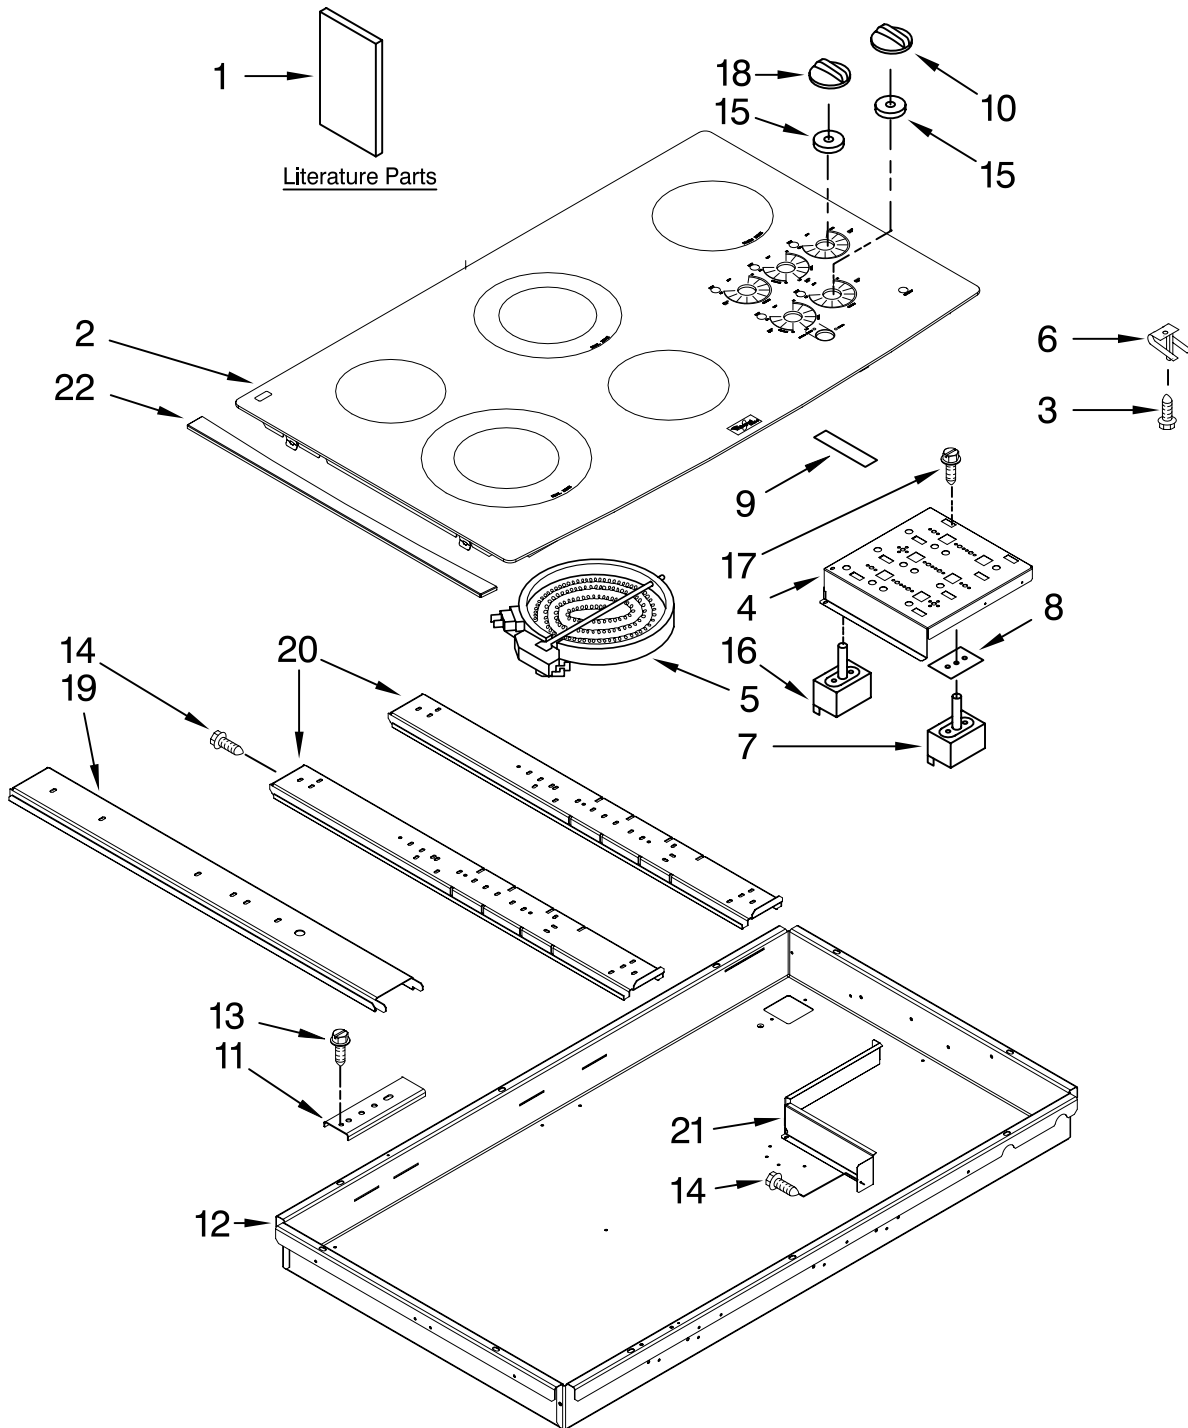

COOKTOP PARTS

For Models: GJC3654RB03, GJC3654RP03, GJC3654RS03
(Black) (Pure White) (Stainless)

36" ELECTRIC
GERAN COOKTOP

FOR ORDERING INFORMATION REFER TO PARTS PRICE LIST

COOKTOP PARTS

For Models: GJC3654RB03,GJC3654RP03,GJC3654RS03
(Black) (Pure White) (Stainless)

Illus. No.	Part No.	DESCRIPTION	Illus. No.	Part No.	DESCRIPTION	Illus. No.	Part No.	DESCRIPTION
1		Literature Parts Installation Instructions	5		Element, Surface	14	3196537	Screw
	8286066	Cooktop		8523698	1200W – RR	15	8285469	Seal, Infinite Switch (6)
	8304571	Built-In Oven		8523697	1500W – CF	16	9762441	Switch, Rotary Accusimer
	8286614	Use & Care Guide		8285937	2000/1000W – CR	17	311865	Screw
	8286340	Wiring Diagram	6	9759094	Spring, Locator (10)	18		Knob, Accusimer
	3191638	Safer Cooking Tips	7		Switch, Infinite		8286044BL	Black
	9759133	English		9759474	LF & CR Burner	19	8286345	Rail, Element
		French		3191049	RR & CF Burner	20	9763517	Rail, Element
2		Cooktop & Bracket Assembly		8286517	Warm Zone	21	8285950	Control, Heat Shield
	8286942	Black	8	3183956	Seal, Switch Cover (6)	22		Trim, Cooktop (Stainless Only)
	8286969	White	9	3192439	Seal, Limiter (5)		W10142238	Right
3	246119	Screw (8)	10		Knob, Control (4)		W10142237	Left
4	8285929	Bracket, Switch Mounting		8286043BL	Black	Following Parts Not Illustrated		
				8286043WH	White			
			11	4455917	Bracket, Mounting			
			12	8286556	Box, Burner			
			13	3400093	Screw			8286642 Tape, Foam

FOR ORDERING INFORMATION REFER TO PARTS PRICE LIST

OPTIONAL PARTS

For Models: GJC3654RB03,GJC3654RP03,GJC3654RS03
(Black) (Pure White) (Stainless)

<u>Illus. No.</u>	<u>Part No.</u>	<u>DESCRIPTION</u>
-------------------	-----------------	--------------------