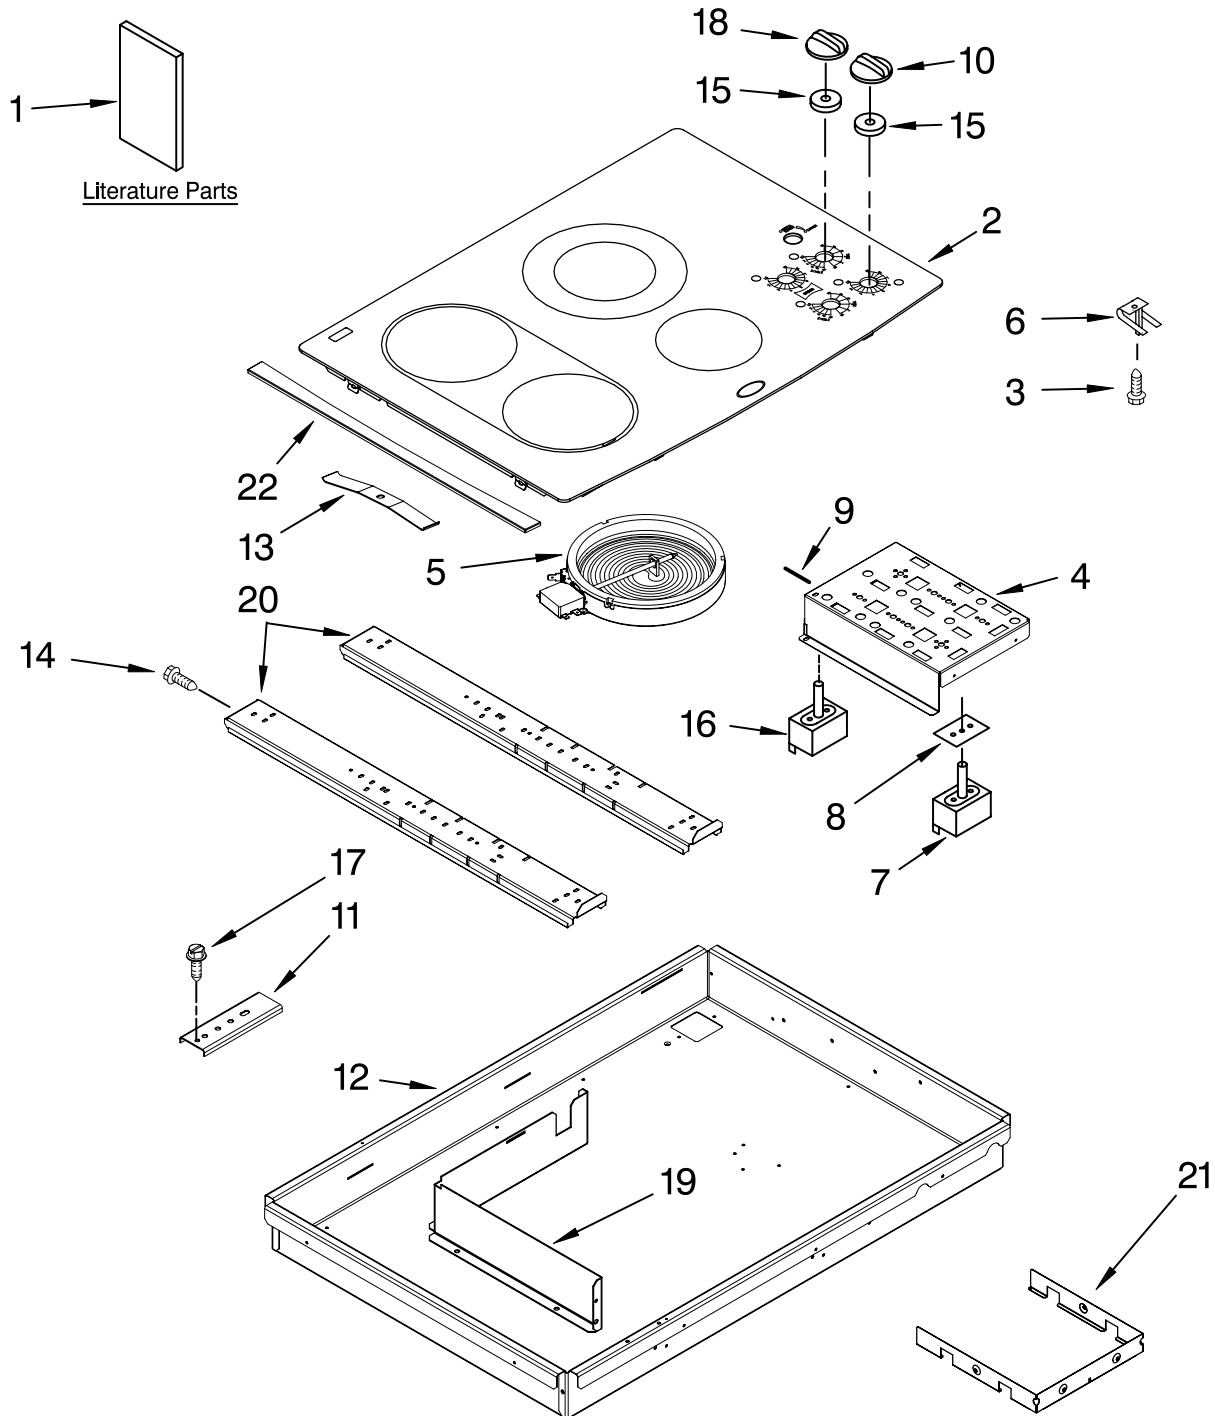

# COOKTOP PARTS

For Models: GJC3034RB04, GJC3034RP04, GJC3034RC04, GJC3034RS04  
(Black) (Pure White) (Pure Biscuit) (Stainless)

30" ELECTRIC  
BUILT-IN CERAMIC  
COOKTOP

FOR ORDERING INFORMATION REFER TO PARTS PRICE LIST

# COOKTOP PARTS

For Models: GJC3034RB04,GJC3034RP04,GJC3034RC04,GJC3034RS04  
(Black) (Pure White) (Pure Biscuit) (Stainless)

Illus. No.	Part No.	DESCRIPTION	Illus. No.	Part No.	DESCRIPTION	Illus. No.	Part No.	DESCRIPTION
1		Literature Parts Installation Instructions	5		Element, Surface	14	3196537	Screw
	8286066	Cooktop		8523698	1200W – RF	15	8285469	Seal, Switch Shaft (5)
	8304571	Undercounter Oven		8285848	4300W – LF & LR	16	9762441	Switch, Rotary
	W10162165	Use & Care Guide	6	4453909	1200/2500W – RR			Accusimer
	8286341	Wiring Diagram	7	9759094	Spring,Locator (6)	17	3400093	Screw
		Safer Cooking Tips			Switch, Infinite	18		Knob, Accusimer
	9762761	English		3191050	Use W/LR Burner		8286044WH	White
	W10065852	French		9759474	Use W/LF & RR Burners		8286044BL	Black
				3191049	Use W/RF Burner Burners		8286044BT	Biscuit
2		Cooktop & Bracket Assembly	8	3183956	Seal, Switch Cover (5)	19	W10180225	Control, Heat Shield
	W10140991	Black	9	3192439	Seal, Limiter (4)	20	9763517	Rail, Element(2)
	8286955	White	10		Knob, Control (4)		3191839	Seal, Heat
	W10171628	Biscuit		8286043WH	White	21	9760762	Shield, Heat
3	246119	Screw (8)		8286043BL	Black		8286426	Seal
4	8285928	Bracket, Switch Mounting		8286043BT	Biscuit		3196160	Screw
			11	4455917	Bracket, Mounting	22		Trim, Cooktop (Stainless Only)
			12	8285862	Box, Burner		W10142238	Right
			13	8286582	Spring Clip, Bridge (3)		W10142237	Left