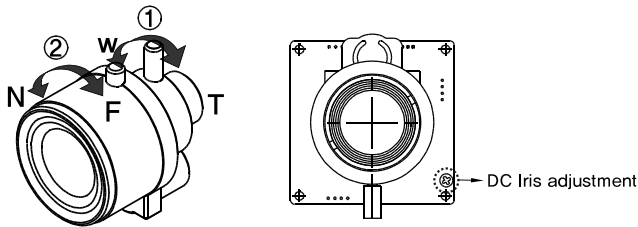

► LENS ADJUSTMENT (Vari-focal Lens only)

1. Slide the IR array down to gain access to the lens controls.
2. Loosen and adjust the "Tele-Wide" control arm to obtain the desired angle of coverage.
3. Loosen and adjust the "Near-Far" control arm to fine-tune the focus.
4. Tighten both control arms when the desired results are obtained.
5. Slide the IR array back into position.

► DIMENSION

► INSTALLATION

1. **Opening the dome** : Push the latch button, (Remove the protection sheet after installing.)

2. **Removing the dome** : Lift the dome. When you push the latch button, it is unlocked and you can lift the dome.

3. (1) Attach the camera to the ceiling using the screws provided for this purpose.
- (2) Adjust the vertical tilt of the camera.
- (3) Replace the dome cover.
- (4) Adjust the horizontal angle of the camera up to 360 degrees.

4. Completed Installation

5. Wall mount installation

► SPECIFICATION

• STANDARD RESOLUTION COLOR CAMERA

Model No	VL-648IR	VL-648IRVF	CVC-648IRHQ	CVC-648IRV FHQ
Image Sensor	1/3" COLOR SONY Super HAD CCD		1/3" COLOR SONY HQ-1CCD	
Effective pixel	510(H) X 492(V) PIXEL		762(H) X 492(V) PIXEL	
Cell Size	9.6µm(H) X 7.5µm(V)			
Resolution	420 Lines		520 Lines	
TV Type	NTSC			
Sync. Type	Internal			
Scanning System	2:1 Interlace			
Video Output	1.0 Vp-p (Sync. Negative)			
Gamma Characteristic	γ = 0.45 typ.			
Min. Illumination	0 Lux(20M Range) : LED ON 0.1Lux(F/1.2) : LED OFF			
S/N Ratio	48dB or More (AGC OFF)			
Gain Control	Automatic			
Shutter	1/60 ~ 1/100,000 seconds			
Power Supply	12 Volt DC Regulated			
Consumption Current	Max.370mA (@12 Volts DC) LED ON		Max.380mA (@12 Volts DC) LED ON	
Reverse Polarity Protection	Yes			
Lens	3.6mm(Optional Lenses Available)	4~9mm(Vari-focal auto Iris lens)	3.6mm(Optional Lenses Available)	4~9mm(Vari-focal auto Iris lens)
Operation Temp	-14F to +122F			