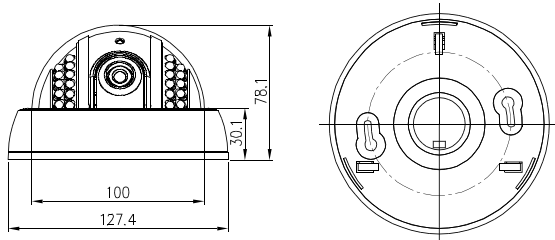

► LENS ADJUSTMENT (Vari-focal Lens only)

1. Slide the IR array down to gain access to the lens controls.
2. Loosen and adjust the "Tele-Wide" control arm to obtain the desired angle of coverage.
3. Loosen and adjust the "Near-Far" control arm to fine-tune the focus.
4. Tighten both control arms when the desired results are obtained.
5. Slide the IR array back into position.

► DIMENSION

► INSTALLATION

1. **Opening the dome** : Push the latch button, (Remove the protection sheet after installing.)

2. **Removing the dome** : Lift the dome. When you push the latch button, it is unlocked and you can lift the dome.

4. Completed Installation

5. Wall mount installation

► SPECIFICATION

• STANDARD RESOLUTION COLOR CAMERA

Model No	VL-648IR	VL-648IRVF	CVC-648IRHQ	CVC-648IRV FHQ
Image Sensor	1/3" COLOR SONY Super HAD CCD		1/3" COLOR SONY HQ-1CCD	
Effective pixel	510(H) X 492(V) PIXEL		762(H) X 492(V) PIXEL	
Cell Size	9.6µm(H) X 7.5µm(V)			
Resolution	420 Lines		520 Lines	
TV Type	NTSC			
Sync. Type	Internal			
Scanning System	2:1 Interlace			
Video Output	1.0 Vp-p (Sync. Negative)			
Gamma Characteristic	γ = 0.45 typ.			
Min. Illumination	0 Lux(20M Range) : LED ON 0.1Lux(F/1.2) : LED OFF			
S/N Ratio	48dB or More (AGC OFF)			
Gain Control	Automatic			
Shutter	1/60 ~ 1/100,000 seconds			
Power Supply	12 Volt DC Regulated			
Consumption Current	Max.370mA (@12 Volts DC) LED ON		Max.380mA (@12 Volts DC) LED ON	
Reverse Polarity Protection	Yes			
Lens	3.6mm(Optional Lenses Available)	4~9mm(Vari-focal auto Iris lens)	3.6mm(Optional Lenses Available)	4~9mm(Vari-focal auto Iris lens)
Operation Temp	-14F to +122F			