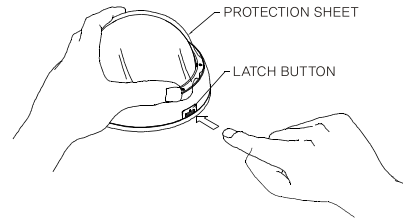

► LENS ADJUSTMENT (Vari-focal Lens only)

1. Slide the IR array down to gain access to the lens controls.
2. Loosen and adjust the "Tele-Wide" control arm to obtain the desired angle of coverage.
3. Loosen and adjust the "Near-Far" control arm to fine-tune the focus.
4. Tighten both control arms when the desired results are obtained.
5. Slide the IR array back into position.

► DIMENSION

► INSTALLATION

1. **Opening the dome** : Push the latch button, (Remove the protection sheet after installing.)

2. **Removing the dome** : Lift the dome. When you push the latch button, it is unlocked and you can lift the dome.

3. (1) Attach the camera to the ceiling using the screws provided for this purpose.
- (2) Adjust the vertical tilt of the camera.
- (3) Replace the dome cover.
- (4) Adjust the horizontal angle of the camera up to 360 degrees.