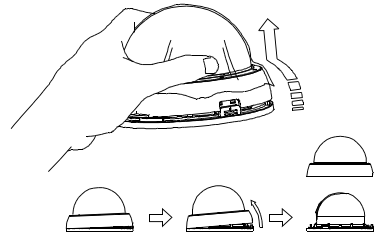

► LENS ADJUSTMENT (Vari-focal Lens only)

1. Slide the IR array down to gain access to the lens controls.
2. Loosen and adjust the "Tele-Wide" control arm to obtain the desired angle of coverage.
3. Loosen and adjust the "Near-Far" control arm to fine-tune the focus.
4. Tighten both control arms when the desired results are obtained.
5. Slide the IR array back into position.

► DIMENSION

► INSTALLATION

1. **Opening the dome** : Push the latch button, (Remove the protection sheet after installing.)

2. **Removing the dome** : Lift the dome. When you push the latch button, it is unlocked and you can lift the dome.

3. (1) Attach the camera to the ceiling using the screws provided for this purpose.
- (2) Adjust the vertical tilt of the camera.
- (3) Replace the dome cover.
- (4) Adjust the horizontal angle of the camera up to 360 degrees.