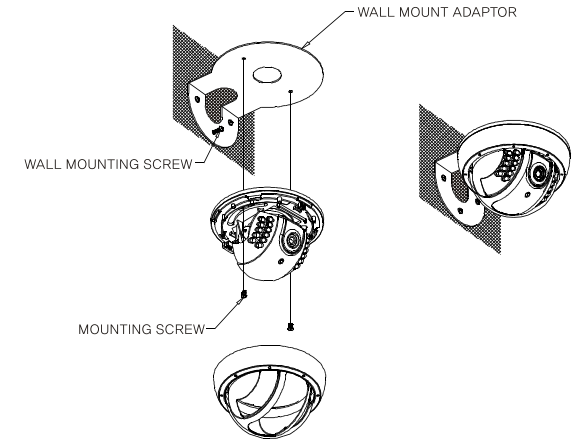

5. Wall mount installation

► SPECIFICATION

• STANDARD RESOLUTION COLOR CAMERA

Model No	VL-648IR	VL-648IRVF	CVC-648IRHQ	CVC-648IRV FHQ
Image Sensor	1/3" COLOR SONY Super HAD CCD		1/3" COLOR SONY HQ-1CCD	
Effective pixel	510(H) X 492(V) PIXEL		762(H) X 492(V) PIXEL	
Cell Size	9.6µm(H) X 7.5µm(V)			
Resolution	420 Lines		520 Lines	
TV Type	NTSC			
Sync. Type	Internal			
Scanning System	2:1 Interlace			
Video Output	1.0 Vp-p (Sync. Negative)			
Gamma Characteristic	γ = 0.45 typ.			
Min. Illumination	0 Lux(20M Range) : LED ON 0.1Lux(F/1.2) : LED OFF			
S/N Ratio	48dB or More (AGC OFF)			
Gain Control	Automatic			
Shutter	1/60 ~ 1/100,000 seconds			
Power Supply	12 Volt DC Regulated			
Consumption Current	Max.370mA (@12 Volts DC) LED ON		Max.380mA (@12 Volts DC) LED ON	
Reverse Polarity Protection	Yes			
Lens	3.6mm(Optional Lenses Available)	4~9mm(Vari-focal auto Iris lens)	3.6mm(Optional Lenses Available)	4~9mm(Vari-focal auto Iris lens)
Operation Temp	-14F to +122F			

200 New Highway
Amityville, NY 11701
Toll Free : 1-800-645-5516
In Metro NY : 631-957-8700