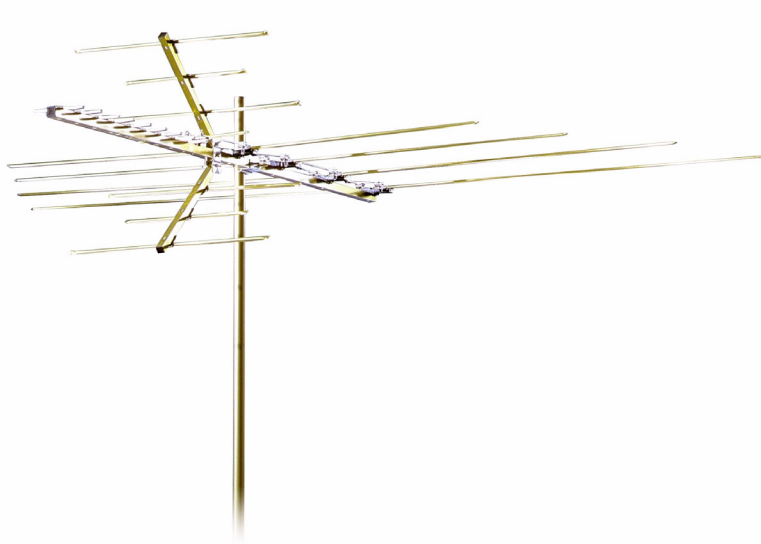

TV Antenna UHF/VHF/FM/HDTV outdoor

Receive signals from up to 70 miles away. Tune in channels 2 through 69, plus FM. Maximum range: VHF/70 miles, UHF/40 miles, FM/65 miles. Includes mast and wall mount kit.

- *20 elements*

US2-MANT900

TV Antenna UHF/VHF/FM/HDTV outdoor

Product specifications

Packaging dimensions

- Packaging dimensions (W x H x D):
6.38 x 60.75 x 3.68 inch
- Nett weight: 6.10825 lb
- Gross weight: 7.31527 lb
- Tare weight: 1.20702 lb

Outer Carton

- Gross weight: 29.84 lb
- Outer carton (L x W x H):
60.75 x 12.75 x 10.88 inch
- Nett weight: 24.433 lb
- Tare weight: 5.407 lb

20 elements

These receiving components are scientifically calibrated for given bands of reception. The more you have, the better the ability to receive long distance stations.