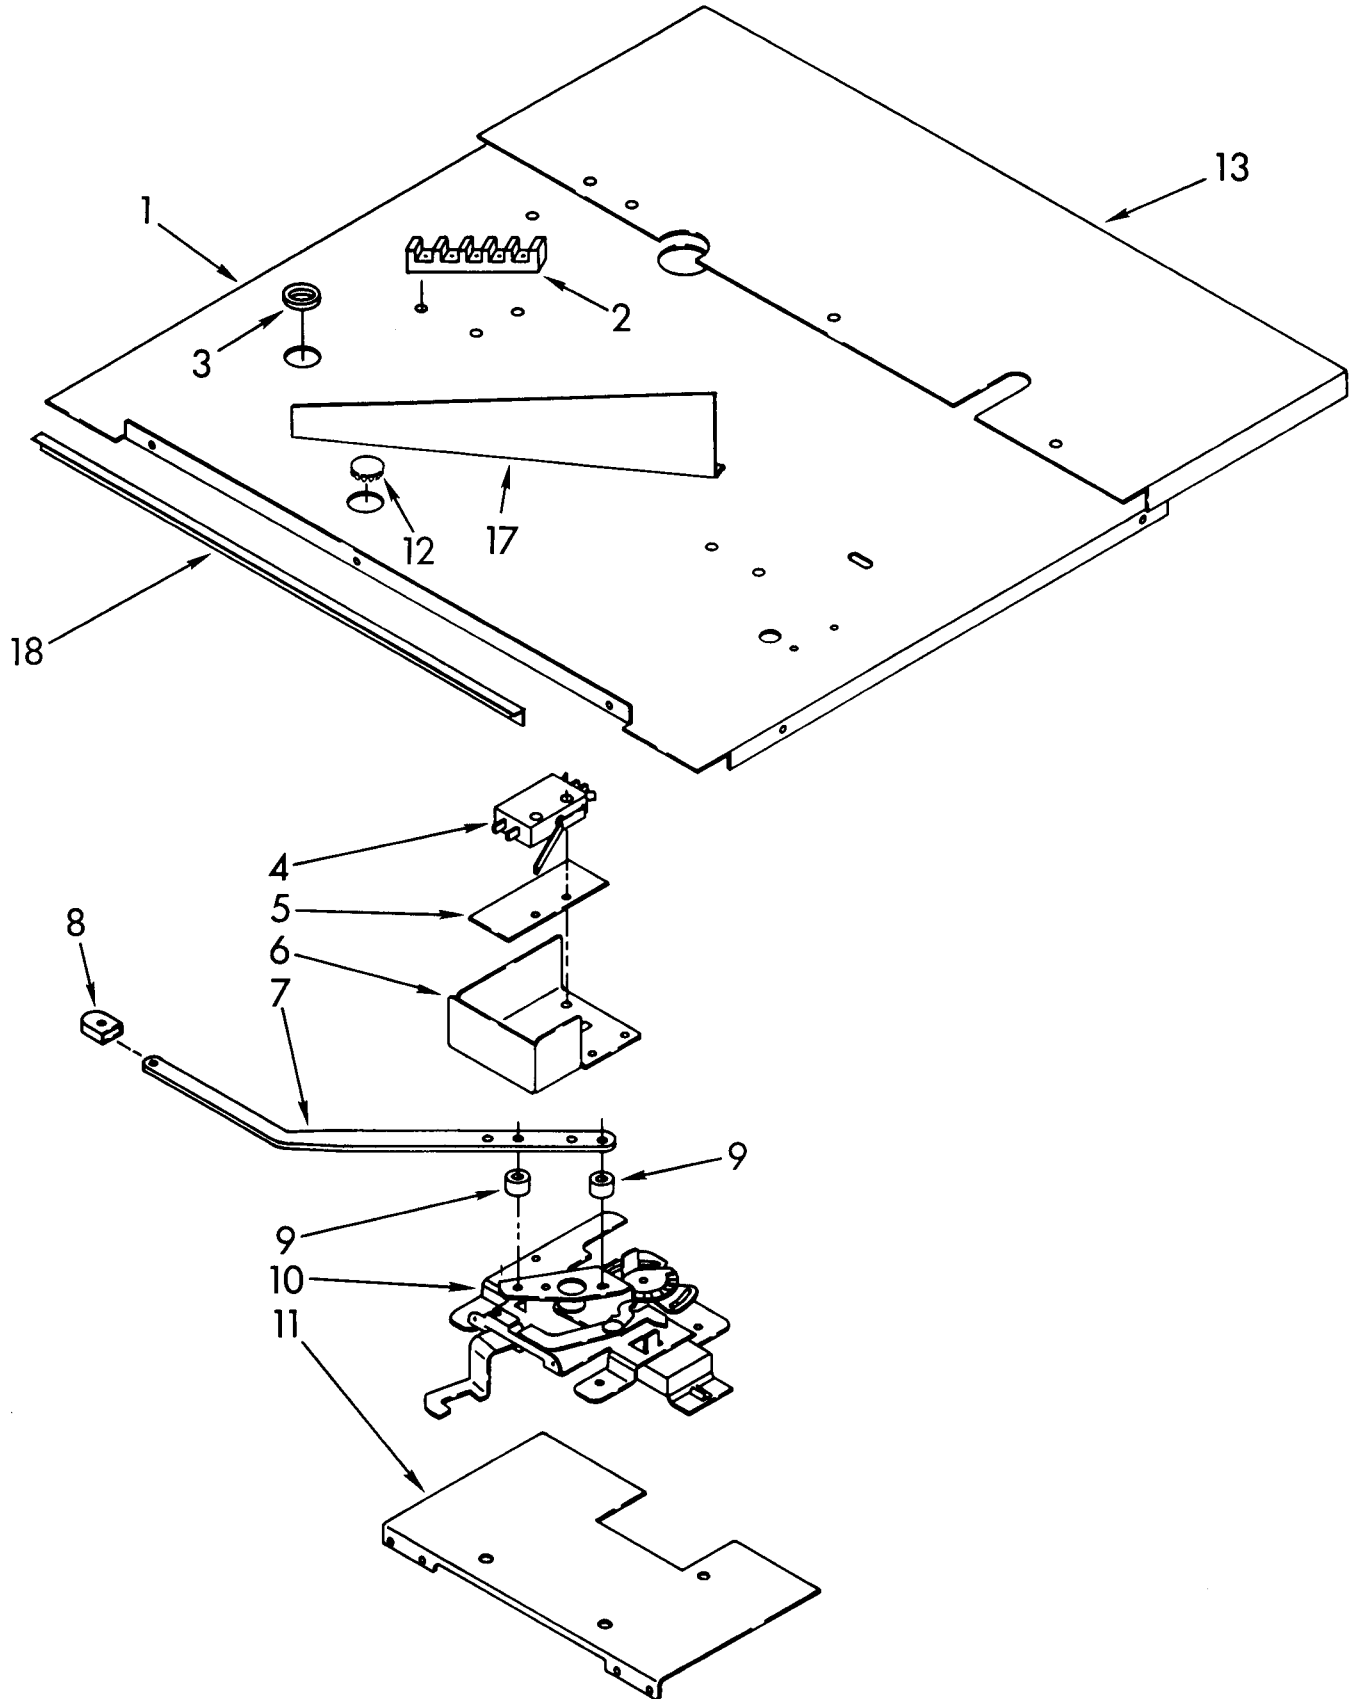

© 1992 WHIRLPOOL CORPORATION

CONTROL PANEL PARTS

For Model: BES450WB2

NOTE: The screws and nuts required to attach a part are listed immediately following that part.

1	3180707	Panel, Control
2	3180643	Insert, Control Panel
3		End Cap
	3180677	Left
	3180678	Right
	4173601	Screw, Black (6)
4	3180746	Lens, Clock
5	3180745	Control, Upper Oven
	3181004	Nut (4)
	4173601	Screw (2)
6	3178284	Thermostat, Lower Oven
	3178002	Screw (2)
7	3180949	Knob, Thermostat
8	3180920	Lens, Indicator
9	314031	Indicator, Light
10	3149784	Knob, Bit Generator
11	3149780	Set Button, Knob
12	3148564	Switch, Rocker

LITERATURE PARTS

LIT4356282	Repair Parts List
LIT3180719	Tech Sheet
LIT3180938	Installation Instructions
LIT3177069	Use & Care Guide

COMPONENT SHELF AND LATCH PARTS

For Model: BES450WB2

NOTE: The screws and nuts required to attach a part are listed immediately following that part.