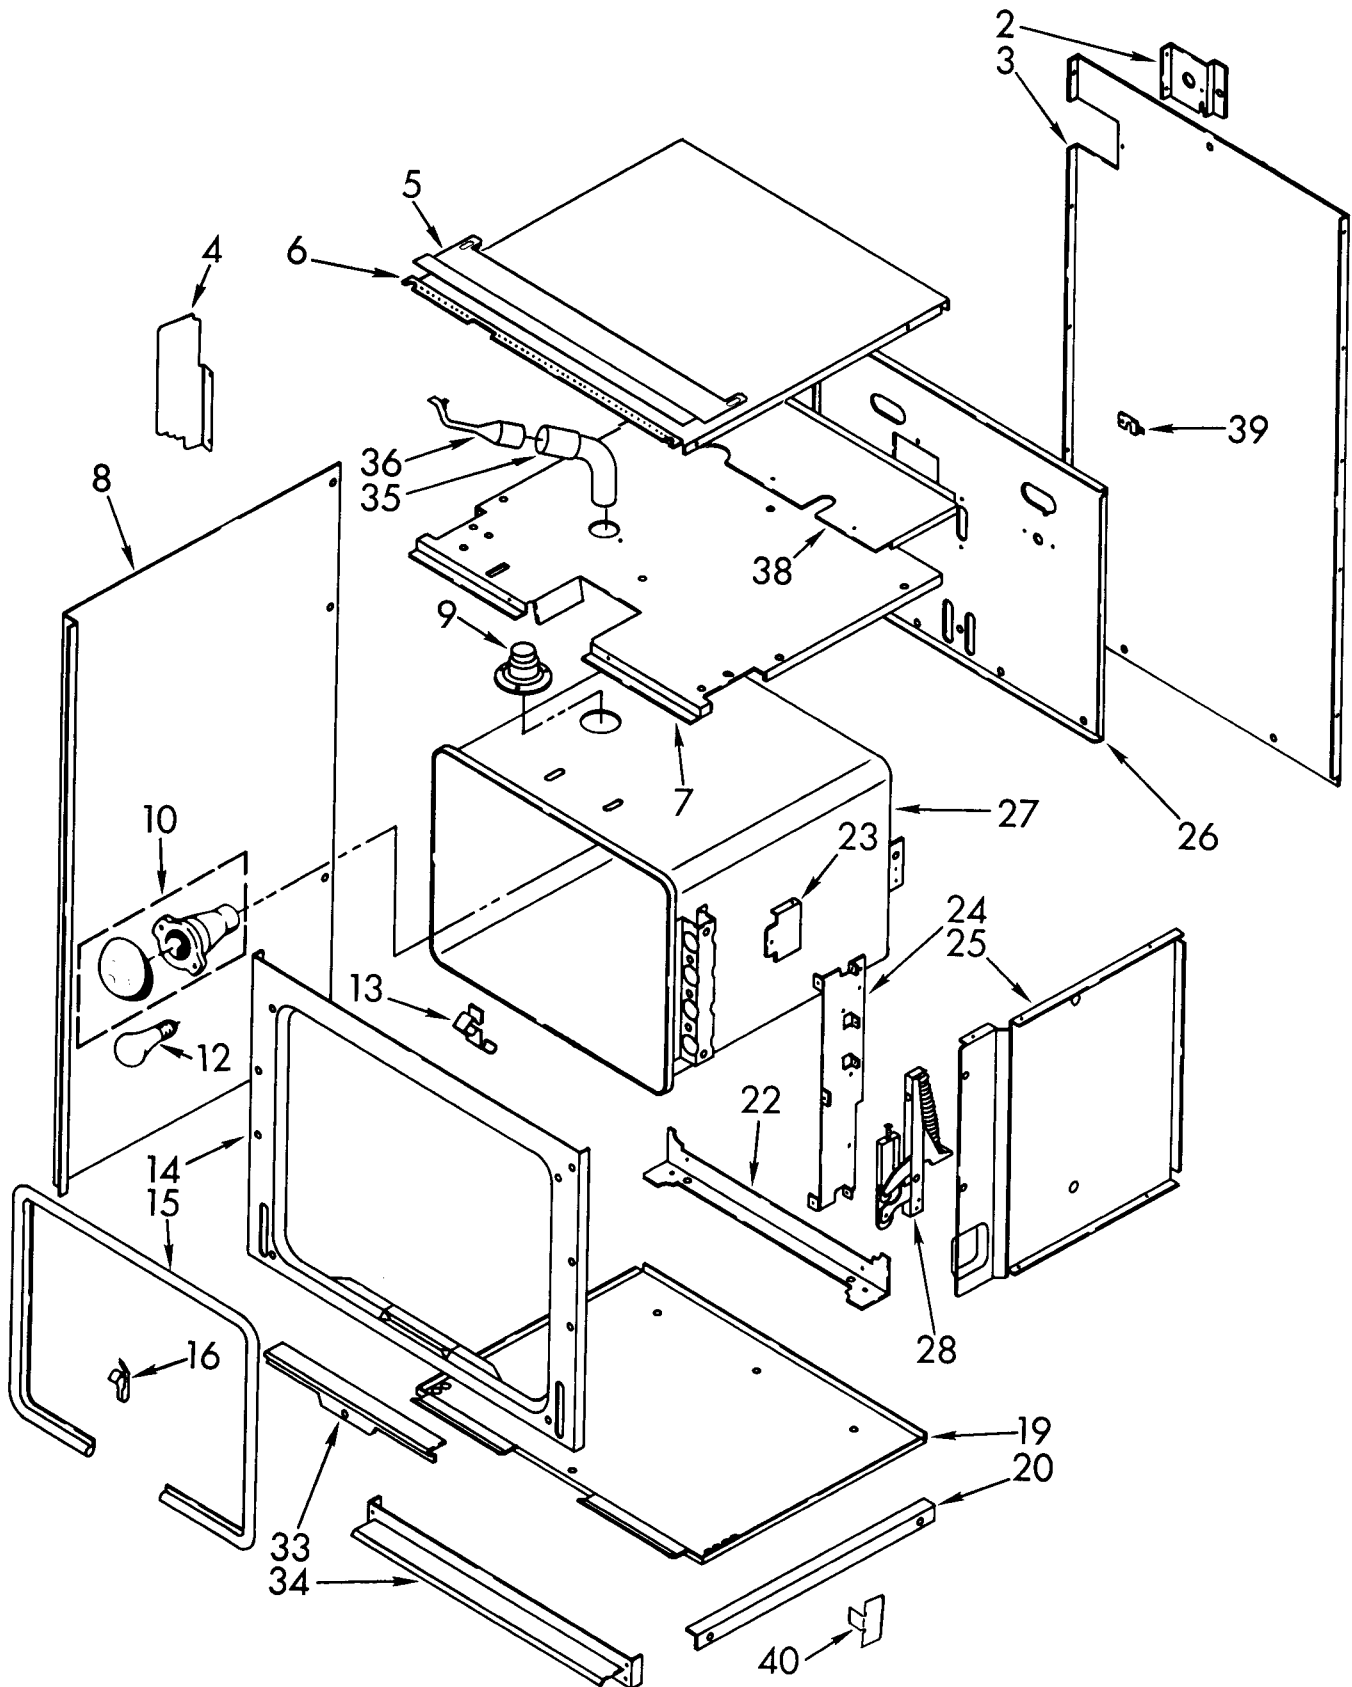

UPPER OVEN PARTS

For Model: BES450WB2