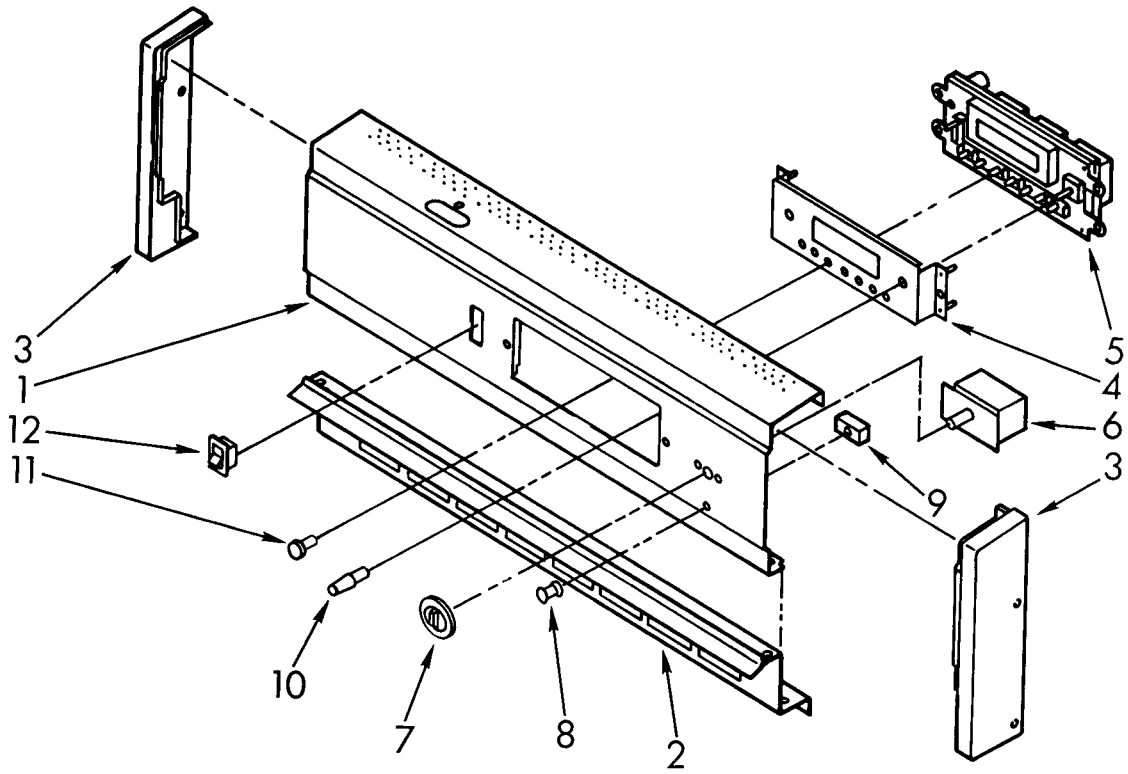

PARTS LIST

for

24" BUILT-IN ELECTRIC DOUBLE OVEN Self-Clean Upper / Standard Clean Lower

MODEL
BES450WB2

▲B-Black Glass

FOR CUSTOMER SATISFACTION ALWAYS USE
FACTORY SPECIFICATION PARTS

Whirlpool CORPORATION
Benton Harbor, Michigan.

© 1992 WHIRLPOOL CORPORATION

CONTROL PANEL PARTS

For Model: BES450WB2

NOTE: The screws and nuts required to attach a part are listed immediately following that part.

1	3180707	Panel, Control
2	3180643	Insert, Control Panel
3		End Cap
	3180677	Left
	3180678	Right
	4173601	Screw, Black (6)
4	3180746	Lens, Clock
5	3180745	Control, Upper Oven
	3181004	Nut (4)
	4173601	Screw (2)
6	3178284	Thermostat, Lower Oven
	3178002	Screw (2)
7	3180949	Knob, Thermostat
8	3180920	Lens, Indicator
9	314031	Indicator, Light
10	3149784	Knob, Bit Generator
11	3149780	Set Button, Knob
12	3148564	Switch, Rocker