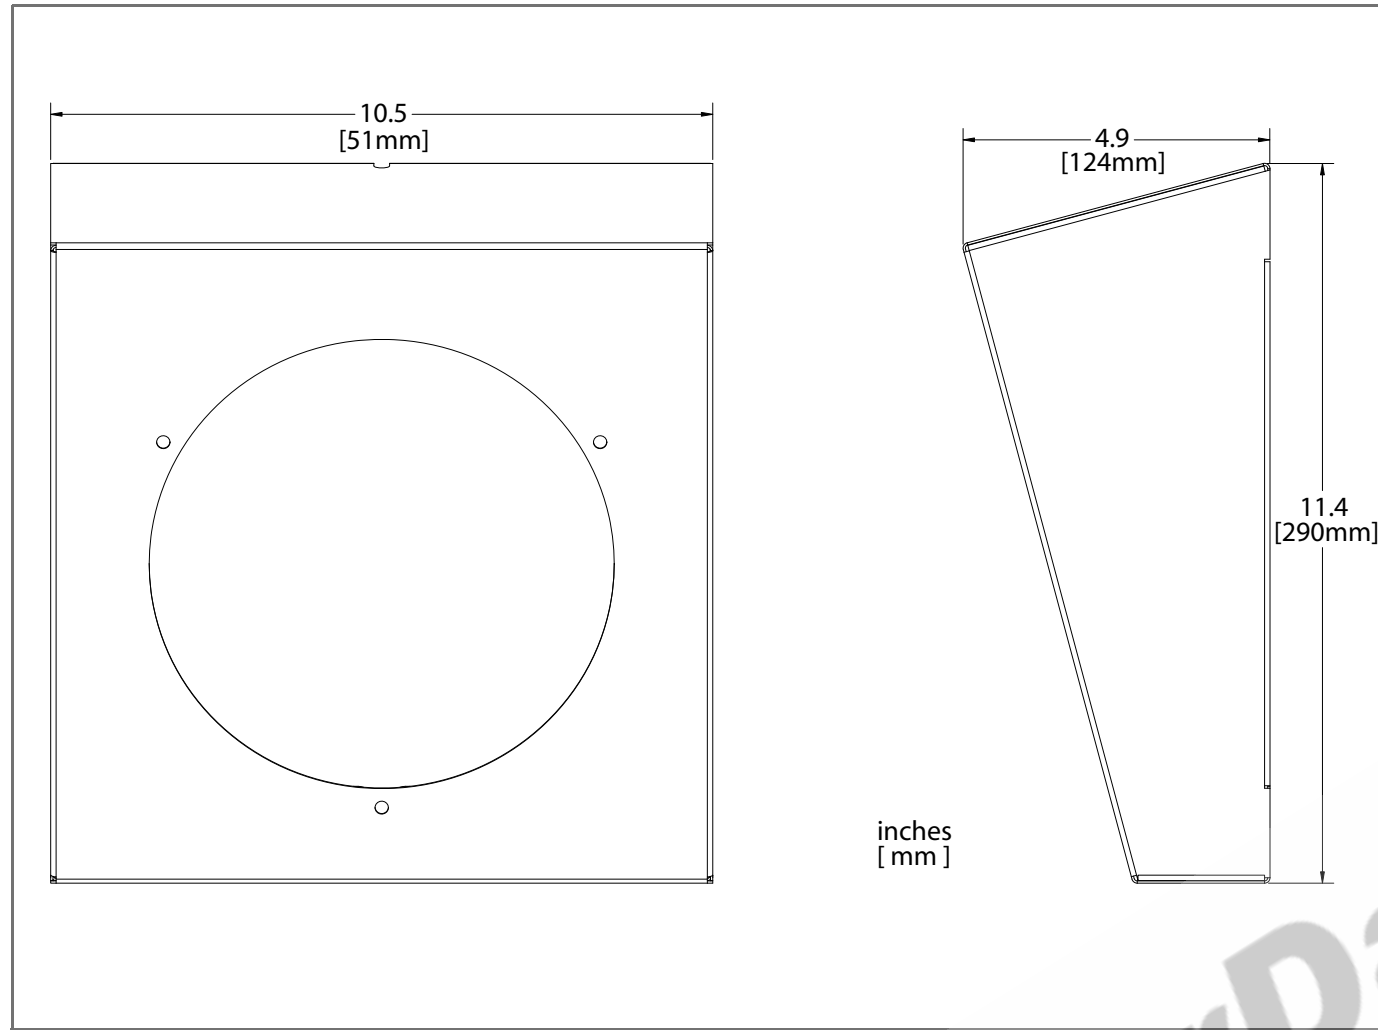

Overall Dimensions

Contacting CyberData

Corporate Headquarters CyberData Corporation 2555 Garden Road Monterey, CA 93940, USA Phone: 831-373-2601 Fax: 831-373-4193 www.CyberData.net Sales: (831) 373-2601 ext. 334 Support: 831-373-2601 ext. 333 Email: support@CyberData.net RMA Dept: (831) 373-2601 ext. 136 Email: RMA@CyberData.net	Warranty CyberData warrants its product against defects in material and workmanship for a period of two years from the date of purchase. Should the product fail within the warranty period, CyberData will repair or replace the product free of charge. This warranty includes all parts and labor. Should the product fail out-of-warranty, a flat rate repair charge of one half the purchase price will be assessed. Repair costs for products that are in warranty, but damaged by improper modifications or abuse, are charged at the out-of-warranty rate. Products returned to CyberData, both in and out-of-warranty, are shipped to CyberData at the customer's expense. Charges for shipping repaired products to the customer are paid by CyberData. For product service, contact the Returned Materials Authorization (RMA) department. A product will not be accepted for return without an approved RMA number. Send the product, in its original package, to: CyberData Corporation, 2555 Garden Road, Monterey, CA 93940, Attention: RMA "your RMA number"

Installation Quick Reference
**Wall Mount Adaptor for Indoor
Paging Speakers**
SiP Compliant
010882

The Wall Mount Adaptor for Indoor Paging Speakers is an adapter that is built for a CyberData Ceiling speaker.