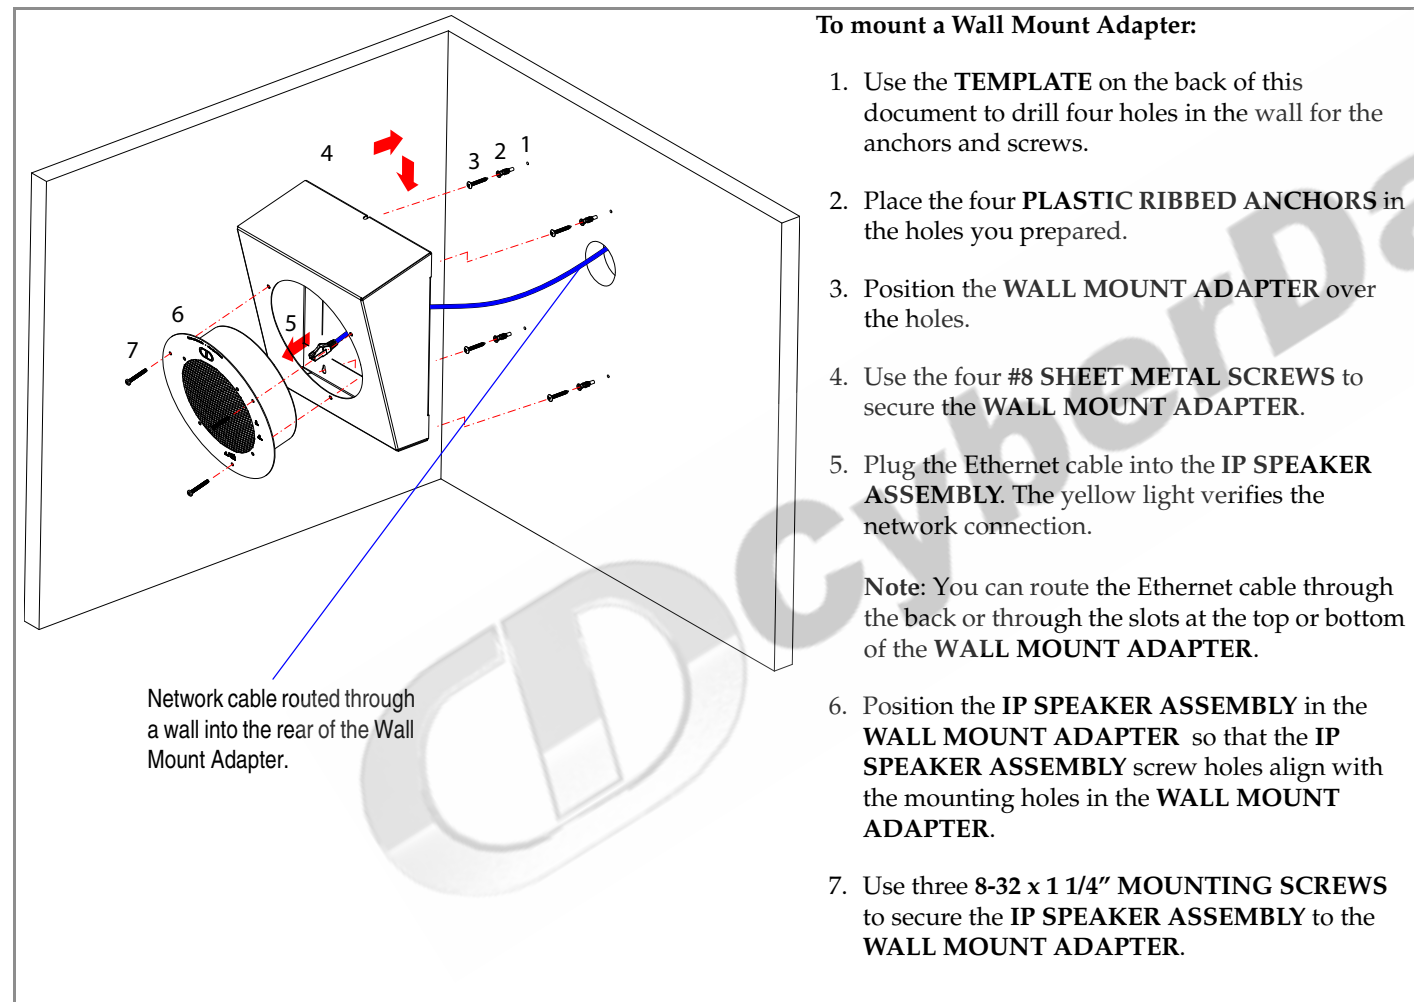

Installation Quick Reference
**Wall Mount Adaptor for Indoor
 Paging Speakers**
 SiP Compliant
010882

The Wall Mount Adaptor for Indoor Paging Speakers is an adapter that is built for a CyberData Ceiling speaker.

Wall Mount Adapter Parts

<p>(1) Wall Mount Adapter</p>	<p>(1) Template for Wall Mount Adapter and Screw Holes*</p>	<p>(1) Drywall Mounting Kit</p> <p>(4) Plastic Ribbed Anchors</p> <p>(4) #8 Sheet Metal Screws</p>	<p><i>*Note: the ceiling speaker wall-mounted adapter screws will be included in the ceiling speaker kit.</i></p>
-------------------------------	---	--	---

Connecting Power to the Speaker

Mounting the Speaker

10" [254mm]

7" [178mm]
4 x 0.1875" [4.8mm] Hole for Mounting