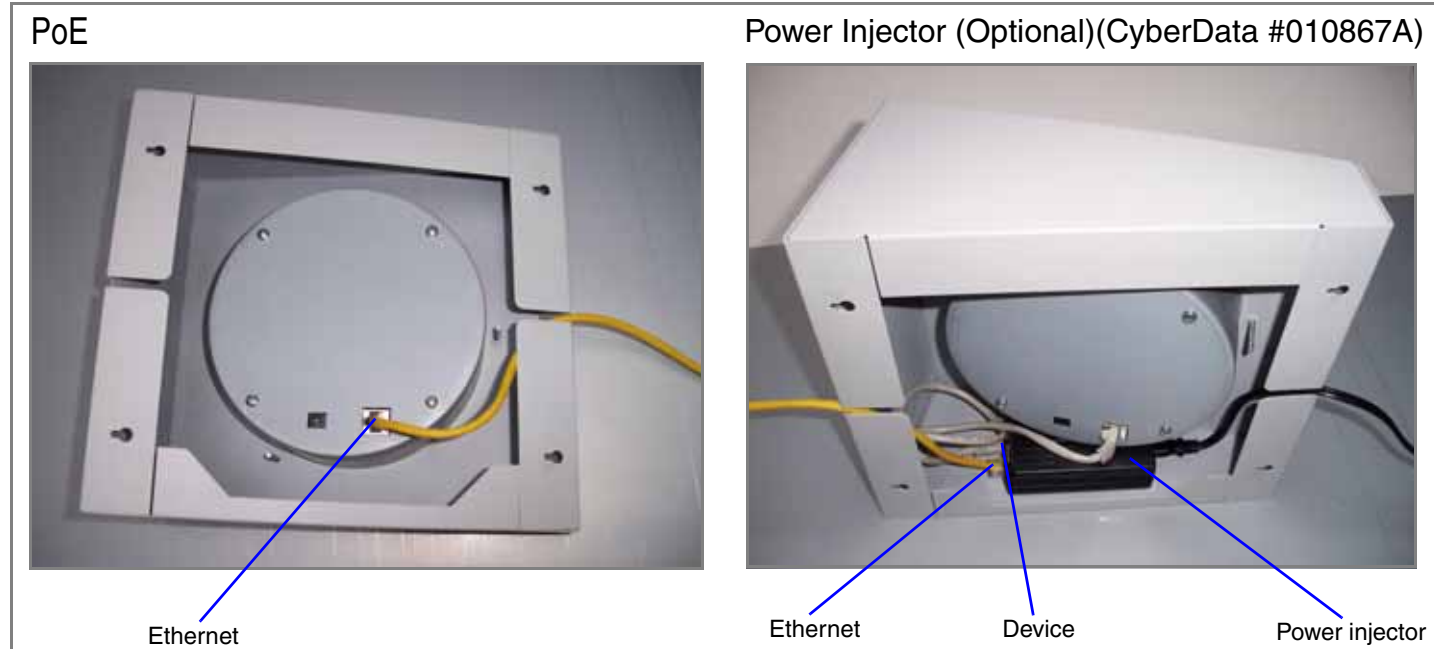

Connecting Power to the Speaker