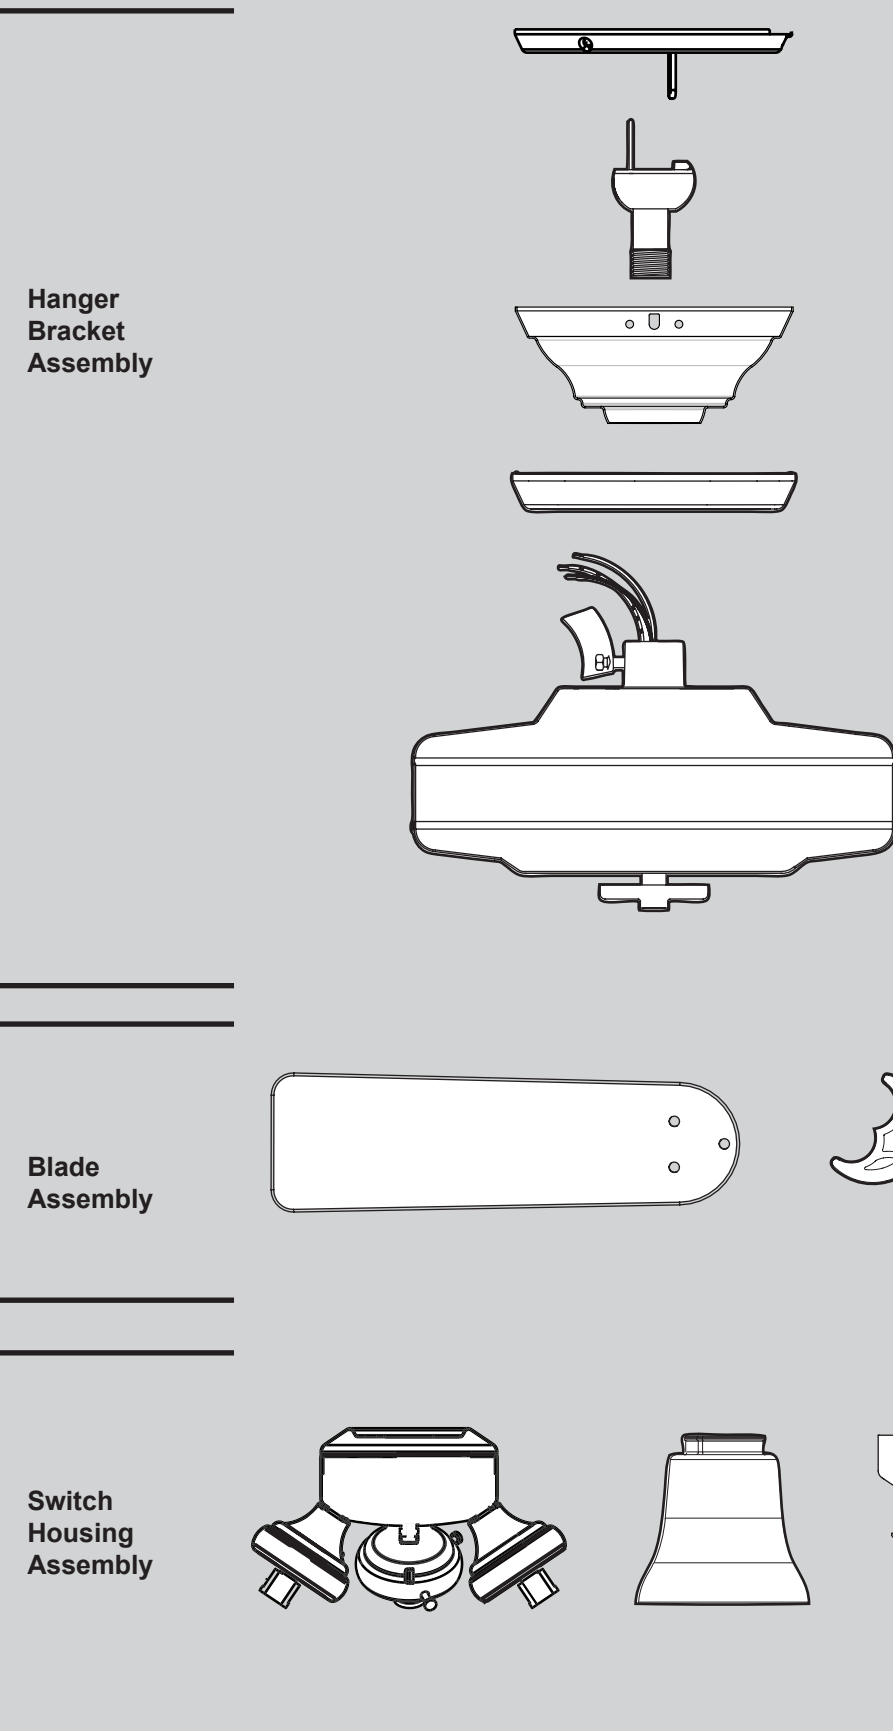

## Hardware

(Drawn to Scale)

	x 1	Low Profile Washer
	x 2	3" Wood Screw
	x 4	Flat Washer
	x 2	1.5" Wood Screw
	x 3	Screw, Low Profile
	x 4	Canopy Screw
	x 1	Setscrew
	x 4	Mounting Isolator
	x 11	Screw, Blade Iron Armature
	x 16	Screw, Blade Assembly
	x 16	Blade Grommet
	x 3	Screw, Switch Housing Assembly
	x 13	Thumbscrew
	x 3	Screw, Machine, 6-32
	x 2	Black Neoprene Washer
	x 1	Balancing Kit
	x 4	Wire Connector

## Fan Parts

(Not Drawn to Scale)