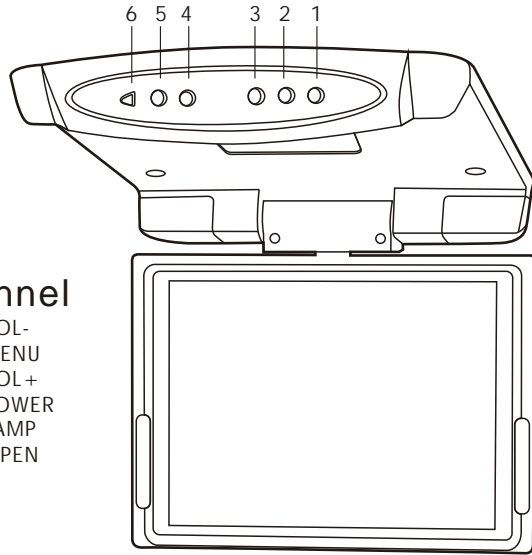

PYLE®

PLVWR840

WARNING:
DO NOT WATCH MONITOR WHILE
VEHICLE IN MOTION IT CAN
BE HAZARDOUS

WWW.PYLEAUDIO.COM

YOU'RE NOW READY FOR MORE FUN ON THE ROAD THAN EVER BEFORE

Pannel
 1.VOL-
 2.MENU
 3.VOL+
 4.POWER
 5.LAMP
 6.OPEN

Remote control

FEATURES:

- 8.4 ROOF MOUNT TFTLCD MONITOR
- SYSTEM:PAL/NTSC
- OSD ON SCREEN DISPLAY
- REMOTE CONTROL
- RESOLUTION:1440X234
- POWER SUPPLY:DC 11V-14V
- HIGH RESOLUTON PICTURE
- OPERATION TEMPERATURE 0°C-60°C
- DIMENSION:8.5 X 8.1 X 1.2(INCH)