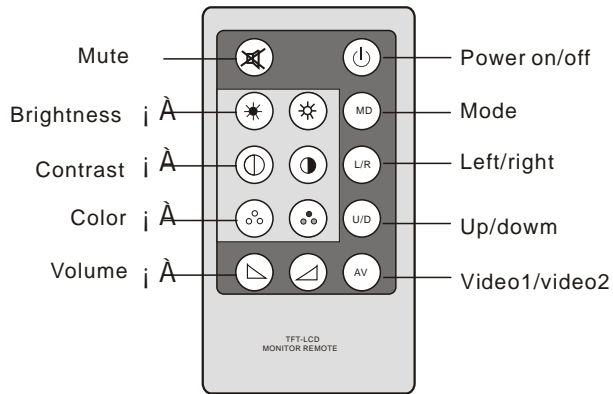

PYLE®

PLVWR840

WARNING:
DO NOT WATCH MONITOR WHILE
VEHICLE IN MOTION IT CAN
BE HAZARDOUS

WWW.PYLEAUDIO.COM

YOU'RE NOW READY FOR MORE FUN ON THE ROAD THAN EVER BEFORE

Pannel
 1.VOL-
 2.MENU
 3.VOL+
 4.POWER
 5.LAMP
 6.OPEN

Remote control

FEATURES:

- 8.4 ROOF MOUNT TFTLCD MONITOR
- SYSTEM:PAL/NTSC
- OSD ON SCREEN DISPLAY
- REMOTE CONTROL
- RESOLUTION:1440X234
- POWER SUPPLY:DC 11V-14V
- HIGH RESOLUTON PICTURE
- OPERATION TEMPERATURE 0°C-60°C
- DIMENSION:8.5 X 8.1 X 1.2(INCH)