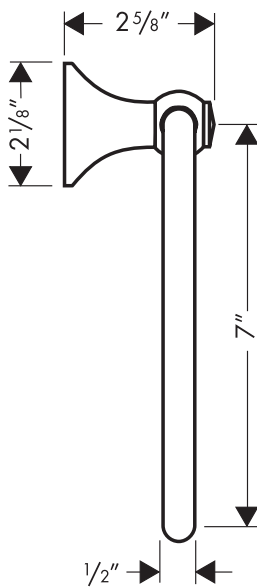

Product Features

- Solid brass

Available Finishes

Chrome

41321000

Brushed Nickel

41321820

The measurements shown are for reference only.

Products and specifications shown are subject to change without notice.

Specification sheet revised 4/2008