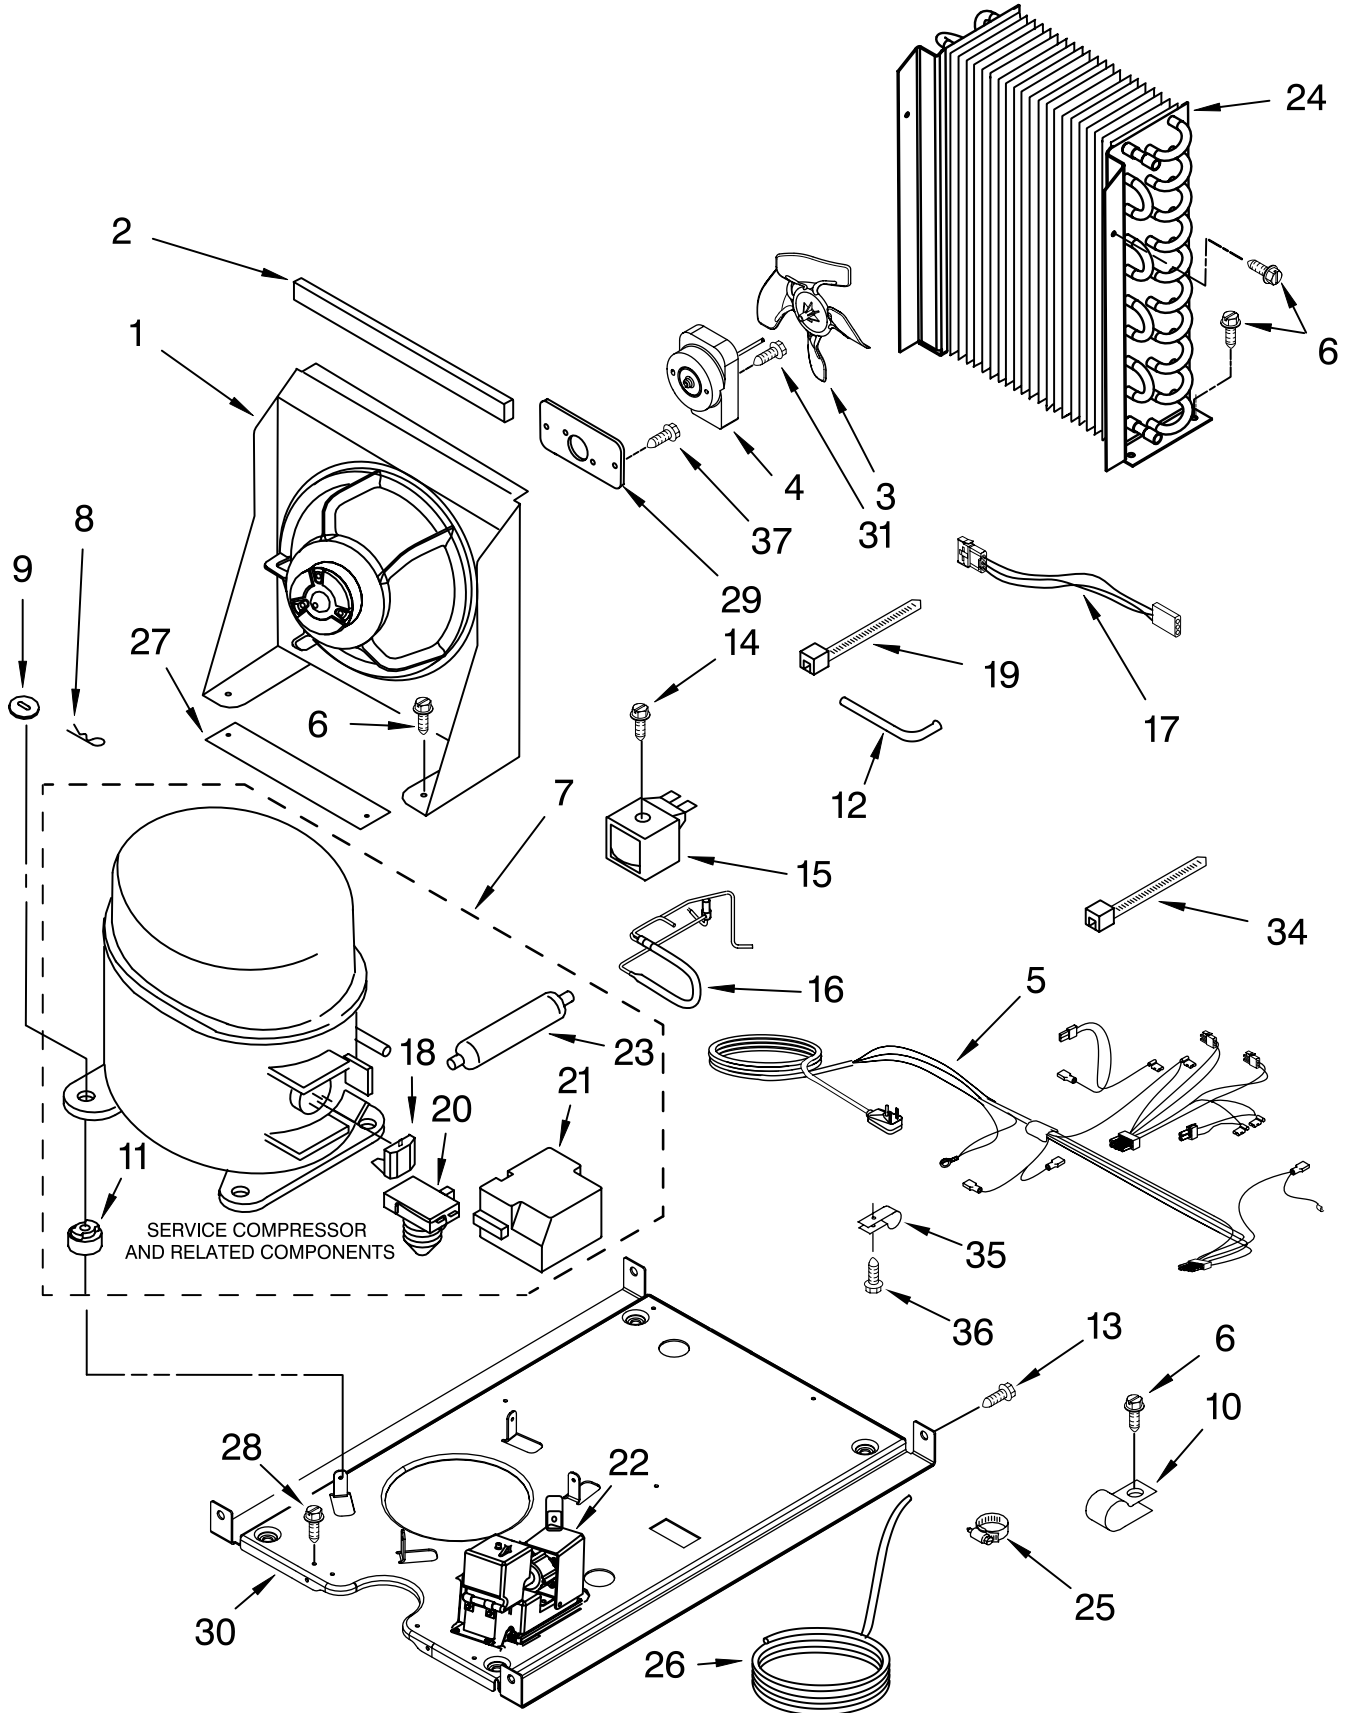

UNIT PARTS

For Models: KUIS18PNJW8, KUIS18PNJB8
(White-Pump Model)(Black-Pump Model)

FOR ORDERING INFORMATION REFER TO PARTS PRICE LIST

UNIT PARTS

For Models: KUIS18PNJW8, KUIS18PNJB8
(White-Pump Model)(Black-Pump Model)

Illus. No.	Part No.	DESCRIPTION	Illus. No.	Part No.	DESCRIPTION	Illus. No.	Part No.	DESCRIPTION
1	2185532	Bracket, Fan Mtg.	13	489423	Screw	23		Drier
2	2185675	Pad, Foam	14	489472	Screw		2319826	Production
3	2188935	Blade, Fan	15	759112	Coil, Solenoid		4387019	Service
4	2188891	Motor, Fan	16	759113	Valve, Body	24	2313624	Condenser
5	2313636	Wiring Harness, Complete Unit (Includes Power Cord)	17	2187629	Wiring Harness, Condenser Fan Overload	25	489505	Clamp
6	304392	Screw 8-18 x 1/2	18	2217223	Production	26	2208432	Tube, Drain
7	2208370	Compressor (Includes Illus. 11,18, 20,21 & 23)		4387938	Service (Includes Relay)	27	2217397	Pad, Foam (2)
8	A201435	Clip, Mounting	19	2155774	Strap	28	488500	Screw
9	A201441	Shim (4)	20	2217224	Production	29	2301979	Plate, Mtg.
10	2185960	Clamp (Power Cord)		4387938	Service (Includes Overload)	30	2217423	Base, Unit
11		Grommet (4)	21		Cover, Terminal	31	8281197	Screw
	2217318	Production		2208371	Production	34	851095	Wire Tie
	4387558	Service		4387731	Service	35	2185788	Clamp
12	2208415	Tube, Process	22	2208534	Pump, Drain	36	3400884	Screw
						37	8281196	Screw
						REFRIGERANT CHARGE		
						6.5 OZ. (R134A)		

FOR ORDERING INFORMATION REFER TO PARTS PRICE LIST