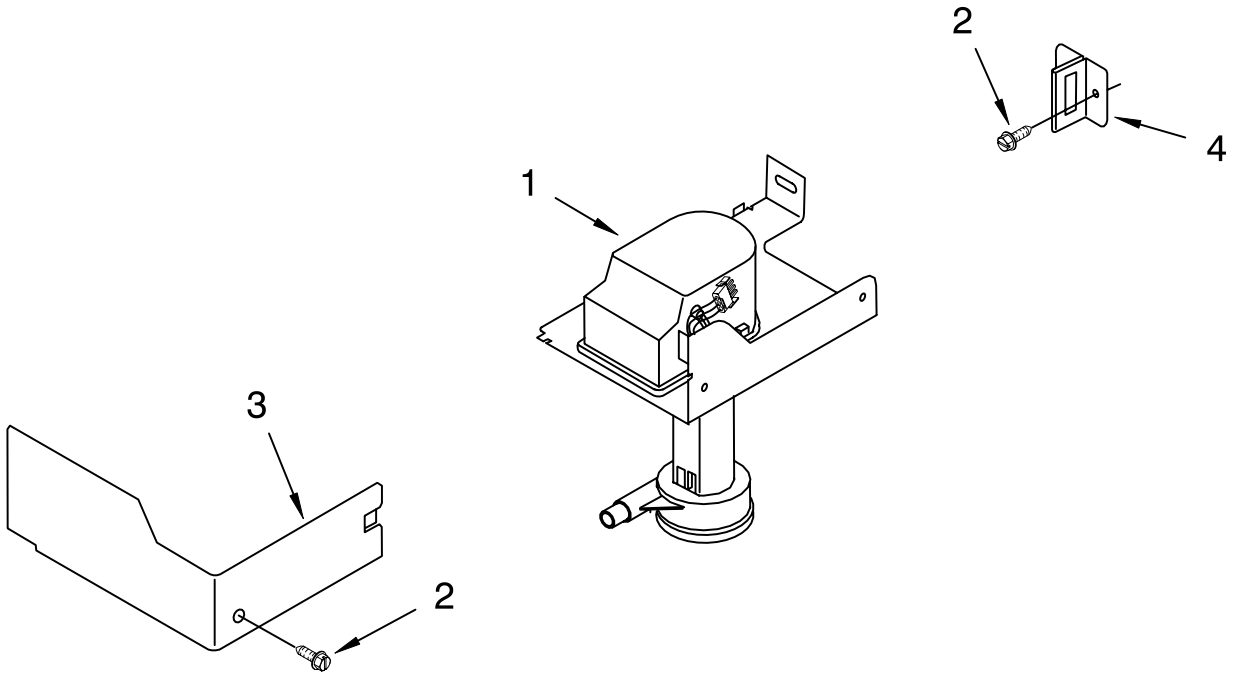

PUMP PARTS

For Models: KUIS18PNJW8, KUIS18PNJB8
(White-Pump Model)(Black-Pump Model)

<u>Illus. No.</u>	<u>Part No.</u>	<u>DESCRIPTION</u>
1	2217220	Pump, Water (Complete)
2	3400884	Screw 8-18 x 5/8
3	2185677	Cover, Pump
4	2185585	Bracket, Connector Assembly

FOR ORDERING INFORMATION REFER TO PARTS PRICE LIST