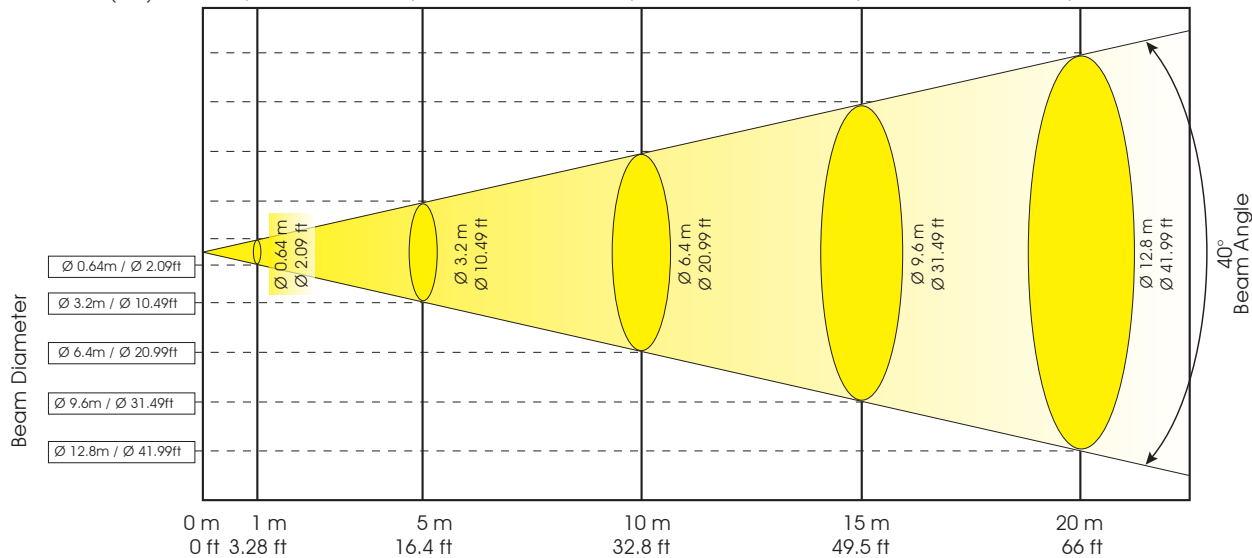

FEATURES

- High output LED RGB outdoor par
- 145 x 10mm L.E.D.s (27 red, 60 green & 58 blue)
- RGB Color Mixing (infinite colors)
- Standard 40° beam angle
- Optional 360° / 180° snoots available
- IP 65 rated
- Die-cast aluminum housing
- UV protected front plexi
- Internal power supply
- Power / Data linkable
- DMX-512 or stand alone
- Optional wireless infrared remote available: ELAR WR

TECHNICAL SPECIFICATIONS

- **DMX Channels:** 5 DMX Channels with 2 DMX modes: 3 channel mode and 5 channel mode
- **Control:** USITT DMX-512, 3 pin XLR serial input/output
- **Dimmer:** 0-100% Electronic Dimming
- **Strobe:** Slow to fast
- **IP Rating:** IP 65
- **Power Supply:** 120V/60Hz or 240/50Hz
- **Power consumption:** 20W
- **Lamp:** 145 x 10mm L.E.D.s (27 red, 60 green & 58 blue)
- **Dimensions:** (LxWxH): 9.5" x 8" x 12" / 240 x 200 x 305 mm
- **Weight:** 11 lbs. / 4.8 kgs.
- **Rigging:** Mounting yoke bracket and safety hook for mounting

COLORS

- Total of 145 x 10mm L.E.D.s (27 red, 60 green & 58 blue)
- RGB Color Mixing (infinite colors)

PHOTOMETRICS

ELAR EXPAR Photometric Beam Angle Data

Standard Beam Angle 40°

LUX x 0.0929 = FC

R (27)	54 FC / 580 LUX	3.4 FC / 37 LUX	1 FC / 12 LUX	0.5 FC / 6 LUX	0.3 FC / 3.5 LUX
G (60)	145 FC / 1560 LUX	8 FC / 83 LUX	2.7 FC / 29 LUX	1.5 FC / 16 LUX	0.8 FC / 9 LUX
B(58)	185 FC / 1988 LUX	11 FC / 121 LUX	4 FC / 41 LUX	2 FC / 24 LUX	1.2 FC / 13 LUX
RGB (145)	383 FC / 4128 LUX	22 FC / 241 LUX	8 FC / 82 LUX	4.3 FC / 46 LUX	2.4 FC / 25.5 LUX

DMX TRAITS

3 Channel Mode

Channel	Value	Function
1	0 - 255	Red (0% - 100%)
2	0 - 255	Green (0% - 100%)
3	0 - 255	Blue (0% - 100%)

5 Channel Mode

Channel	Value	Function
1	0 - 255	Red (0% - 100%)
2	0 - 255	Green (0% - 100%)
3	0 - 255	Blue (0% - 100%)
4	0 - 255	Dimming (0 - 100%)
5	0 - 10	Strobing: no function
	11 - 255	Strobing: slow to fast