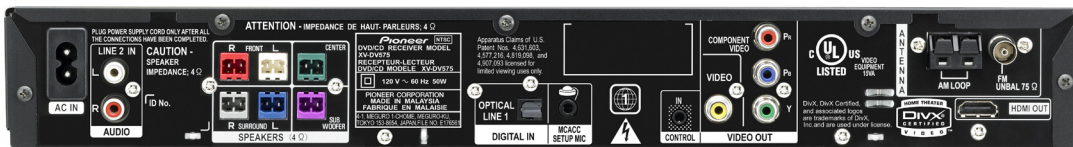

HTZ-575DV

5.1 SURROUND SOUND SYSTEM FEATURING DVD PLAYER WITH HDMI® VIDEO OUTPUT

RECEIVER DIMENSIONS

- › **W x H x D: 16-9/16 x 2-3/8 x 13-3/16 inches**
  (420 x 60 x 335 mm)
- › **Weight: 6 lbs. 3 oz. (2.8 kg)**

SPEAKER DIMENSIONS

- › **Front/Center/Surround: 3-25/32 x 3-25/32 x 3-25/32 inches**
  (96 x 96 x 96 mm)
- › **Subwoofer: 8-1/2 x 15-3/8 x 15-15/32 inches**
  (216 x 391 x 393 mm)
- › **Weight:**
  - **Front: 1 lbs. (0.44 kg)**
  - **Center: 1 lbs. (0.44 kg)**
  - **Surround: 1 lbs. (0.44 kg)**
  - **Subwoofer: 12 lbs. 2 oz. (5.5 kg)**

CONNECTIONS

Rear Panel