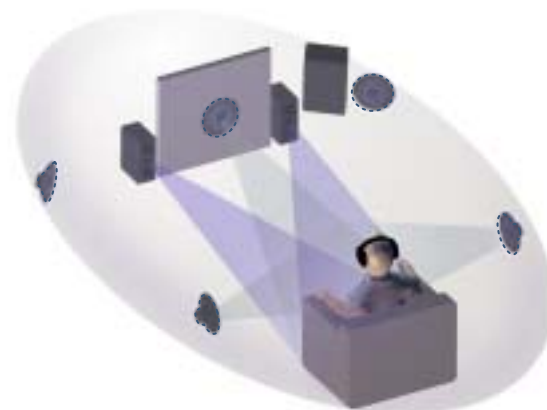

ADV-M71 + SYS-A2.1L

World's First! » **Dolby Virtual Speaker**

The new D-M71DVSXP is the first DVD system in the world to include Dolby Virtual Speaker, the latest revolutionary surround format developed by Dolby Laboratories. Signals decoded into 5.1 channels are processed by Dolby Virtual Speaker to produce surround sound with localization more accurate than conventional virtual surround systems. Since surround sound can be enjoyed from just the 2 front speakers, there is no need for center or surround speakers, saving space and money, or worrying about how to place them in the room.

» **Dolby Headphone**

Dolby Headphone allows listeners to achieve the same quality of acoustic characteristics through headphones as they can from the speakers. This means that listeners can enjoy the dynamic surround sound of their home theater in the middle of the night, for instance, when neighbors might otherwise be disturbed.

» **Attractive Tactile design in a compact body**

The D-M71DVSXP is just 210 mm wide and 95 mm high, the sturdy aluminum front panel and the tastefully plated operating buttons. Imparting a sense of presence as the core of the system, the D-M71DVSXP inherits the distinctive half-mirror window and blue displays featured on our acclaimed D-M31 personal audio components.

» **High-speed, high-performance DSP**

To faithfully reproduce a wide variety of original sound signals, it includes the Hammer Head SHARC from Analog Devices, Inc., a high-speed, high-performance DSP normally featured in DENON's high-end A/V surround amps/receivers.

» **Quick Set Up function (OSD)**

» **Dedicated headphone amplifier equipped**

» **DVD Auto Power Off**

» **Plays JPEG files recorded on CD-R/RW discs**

» **Plays Kodak Picture CD**

» **Equipped with optical digital inputs and outputs**

» **A wealth of analog inputs and output**

» **Tone controls and Super Dynamic Bass (SDB) circuit**

» **Adjustable Cross-Over Switching for Subwoofer (80, 120, 150, 180 Hz)**

» **Wide selection of surround modes**

- Basic decoding functions (Dolby Digital, dts, PCM)
- Surround formats (Dolby Virtual Speaker, Dolby Headphone, Dolby Pro Logic II)
- DENON original DSP simulations (Rock Arena, Jazz Club, Video Game [5.1 ch setting: Mono Movie, Matrix, 5-channel Stereo])

» **Plays MP3 and WMA files**

» **On-screen display (OSD)**

» **A variety of playback modes**

- Repeat modes: 1 track, All tracks, A-B segments
- Programmed Play: Up to 20 preselected tracks

» **40-station FM/AM Preset Memory**

» **FM Auto Preset Memory**

» **A variety of timer functions: includes Everyday, Once, and Sleep timers**

» **System remote control with Preset Memory, for ease of use and functionality**

» **Expandable to a 5.1-channel playback system**

PRE OUT jacks for center, surround L/R, and powered sub woofer, listeners can enjoy powerful 2.1-channel virtual surround sound by connecting powered sub woofer, or the system can be further expanded by adding amplifier, center and surround speakers to create a genuine 5.1-channel surround system.