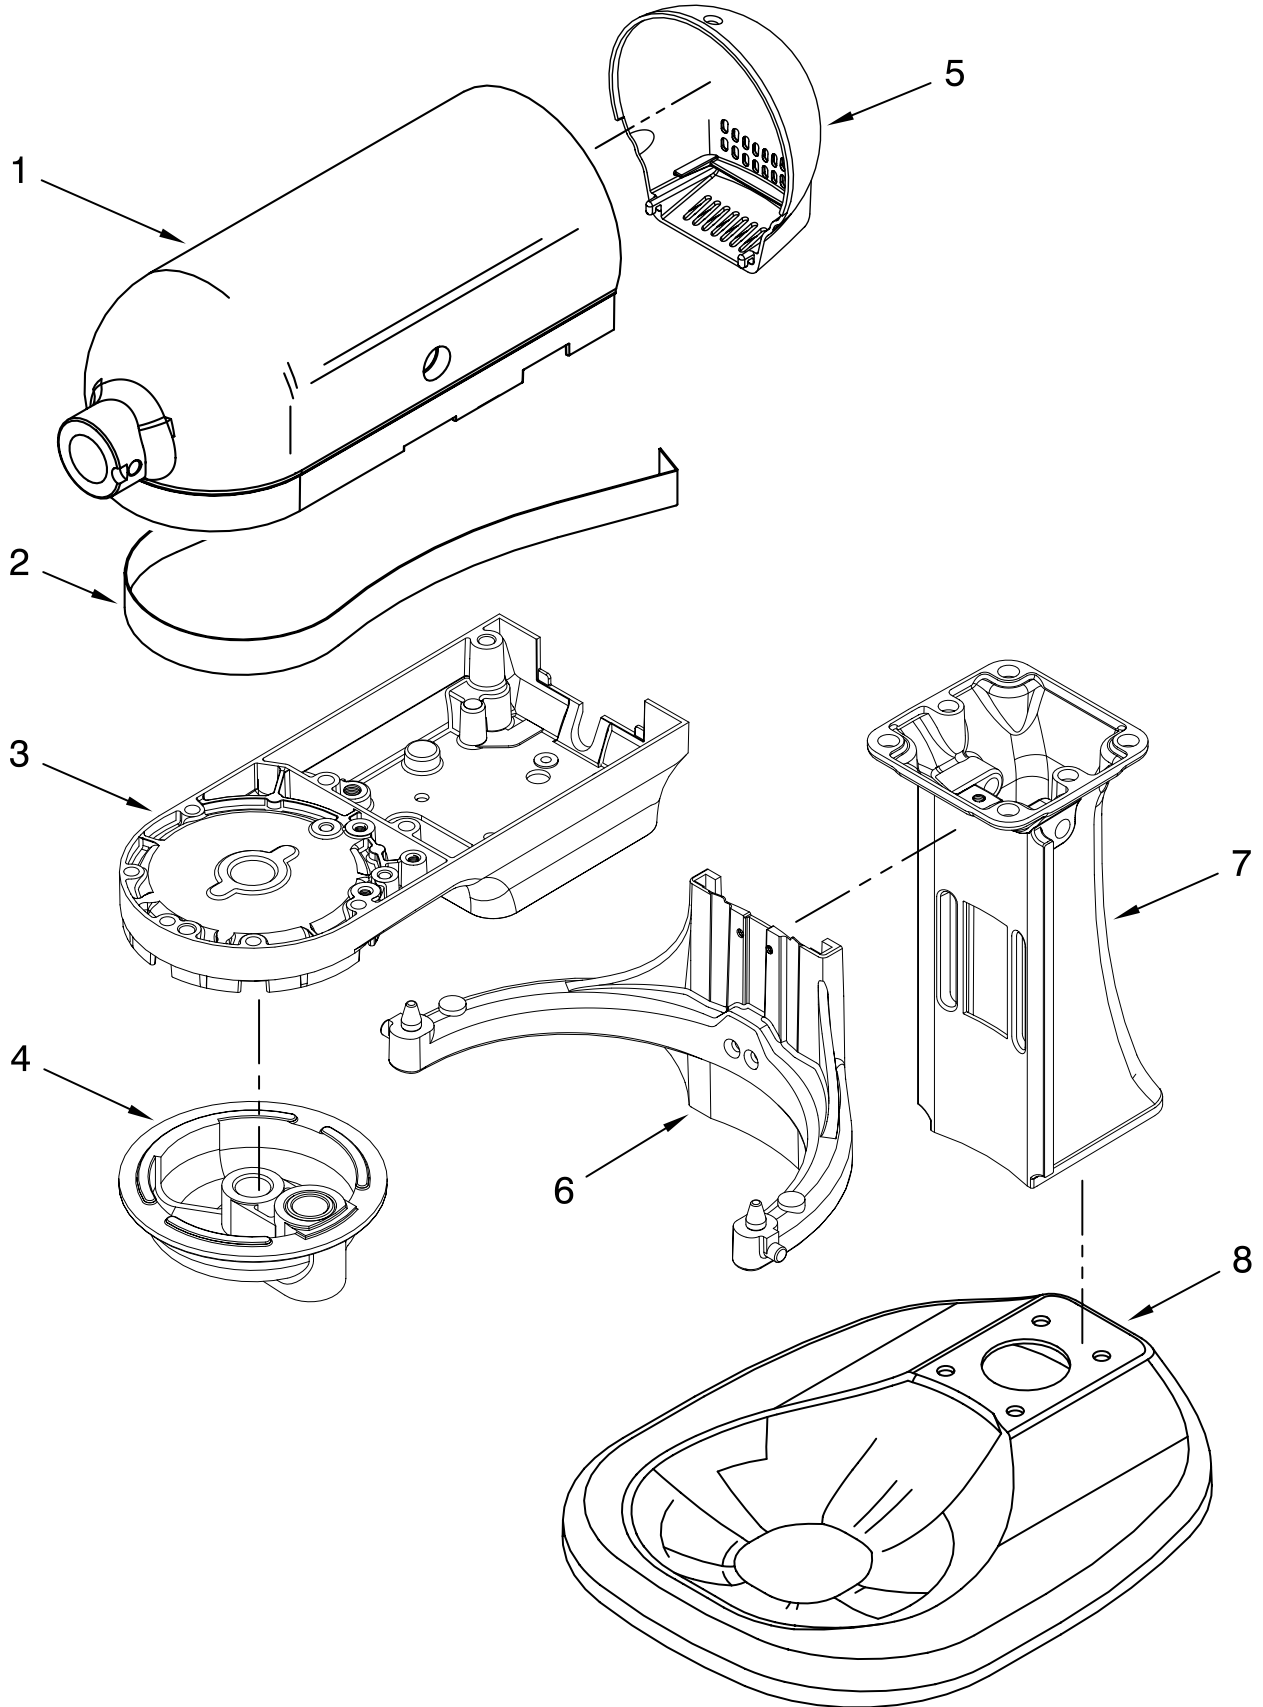

COLOR VARIATION PARTS

FOR MODELS:KSM500PS_0

FOR ORDERING INFORMATION REFER TO PARTS PRICE LIST