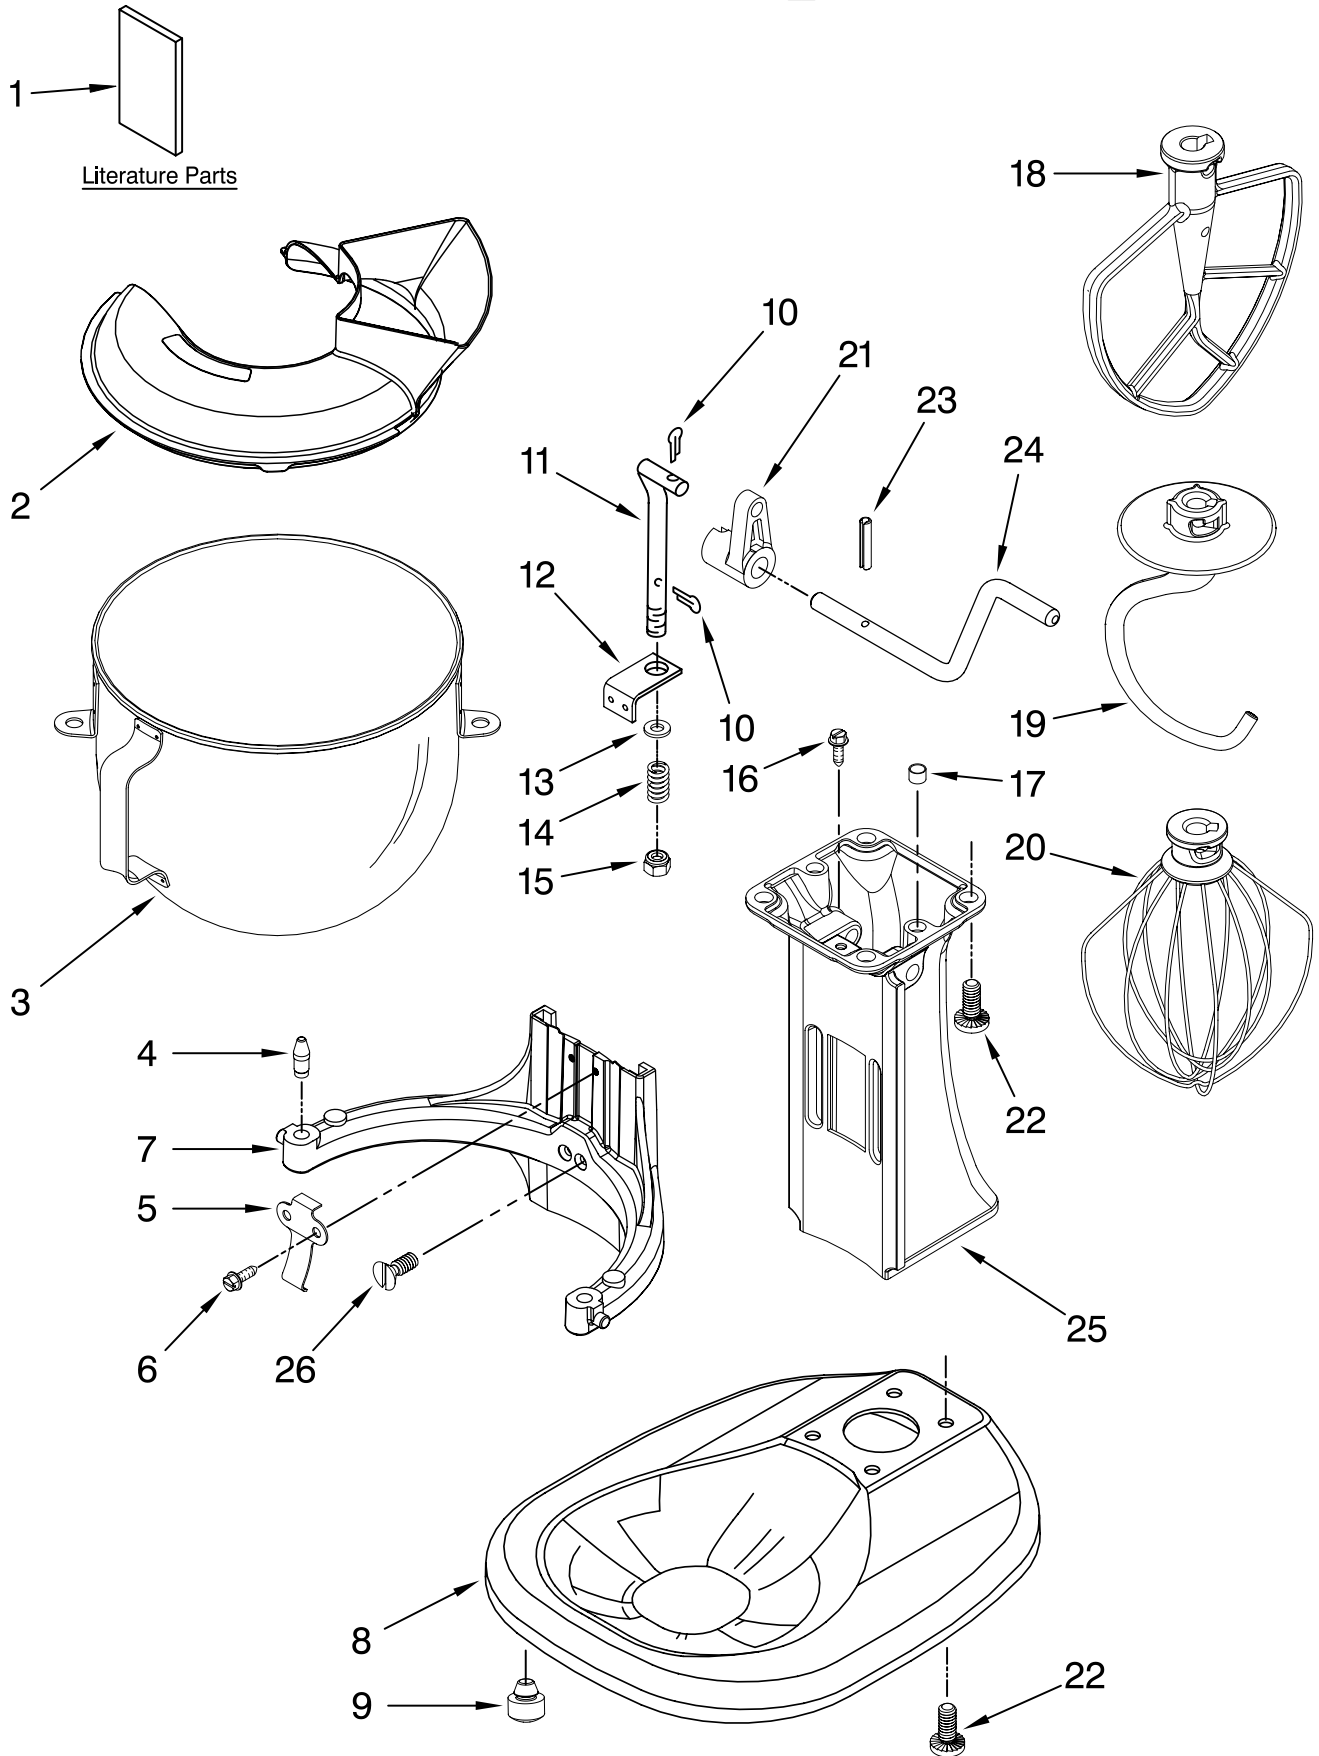

BASE AND PEDESTAL UNIT

FOR MODELS:KSM500PS_0

FOR ORDERING INFORMATION REFER TO PARTS PRICE LIST

BASE AND PEDESTAL UNIT

FOR MODELS:KSM500PS__0

Illus. No.	Part No.	DESCRIPTION
1		Literature Parts
	9706634	Use & Care Guide
	W10184246	Repair Parts List
2	9709923	Shield, Pouring
3	4162161	Bowl, 5 Qt.
4	240185	Pin, Bowl Locating
5	3182857	Latch, Bowl Spring
6	3400024	Screw
7	**	Bowl Support & Pns
8	**	Base & Foot Assy
9	9708649	Foot
10	9704608	Pin, Cotter
11	9085	Rod, Bowl Lift
12	240169	Bracket, Bowl Lift
13	WS00323	Washer
14	9237	Spring
15	8533907	Nut
16	3182904	Screw
17	3180500	Pin, Dowel
18	240235-4	Beater, Flat
19	3183233	Hook, Dough
20	9704309	Whip, Wire
21	241764	Arm, Bowl Lift
22	240912	Screw
23	9703442	Pin, Roll
24	9079	Handle, Bowl Lift
25	**	Column Assembly
26	3400018	Screw

**Refer to Page 3
Color Variation Parts