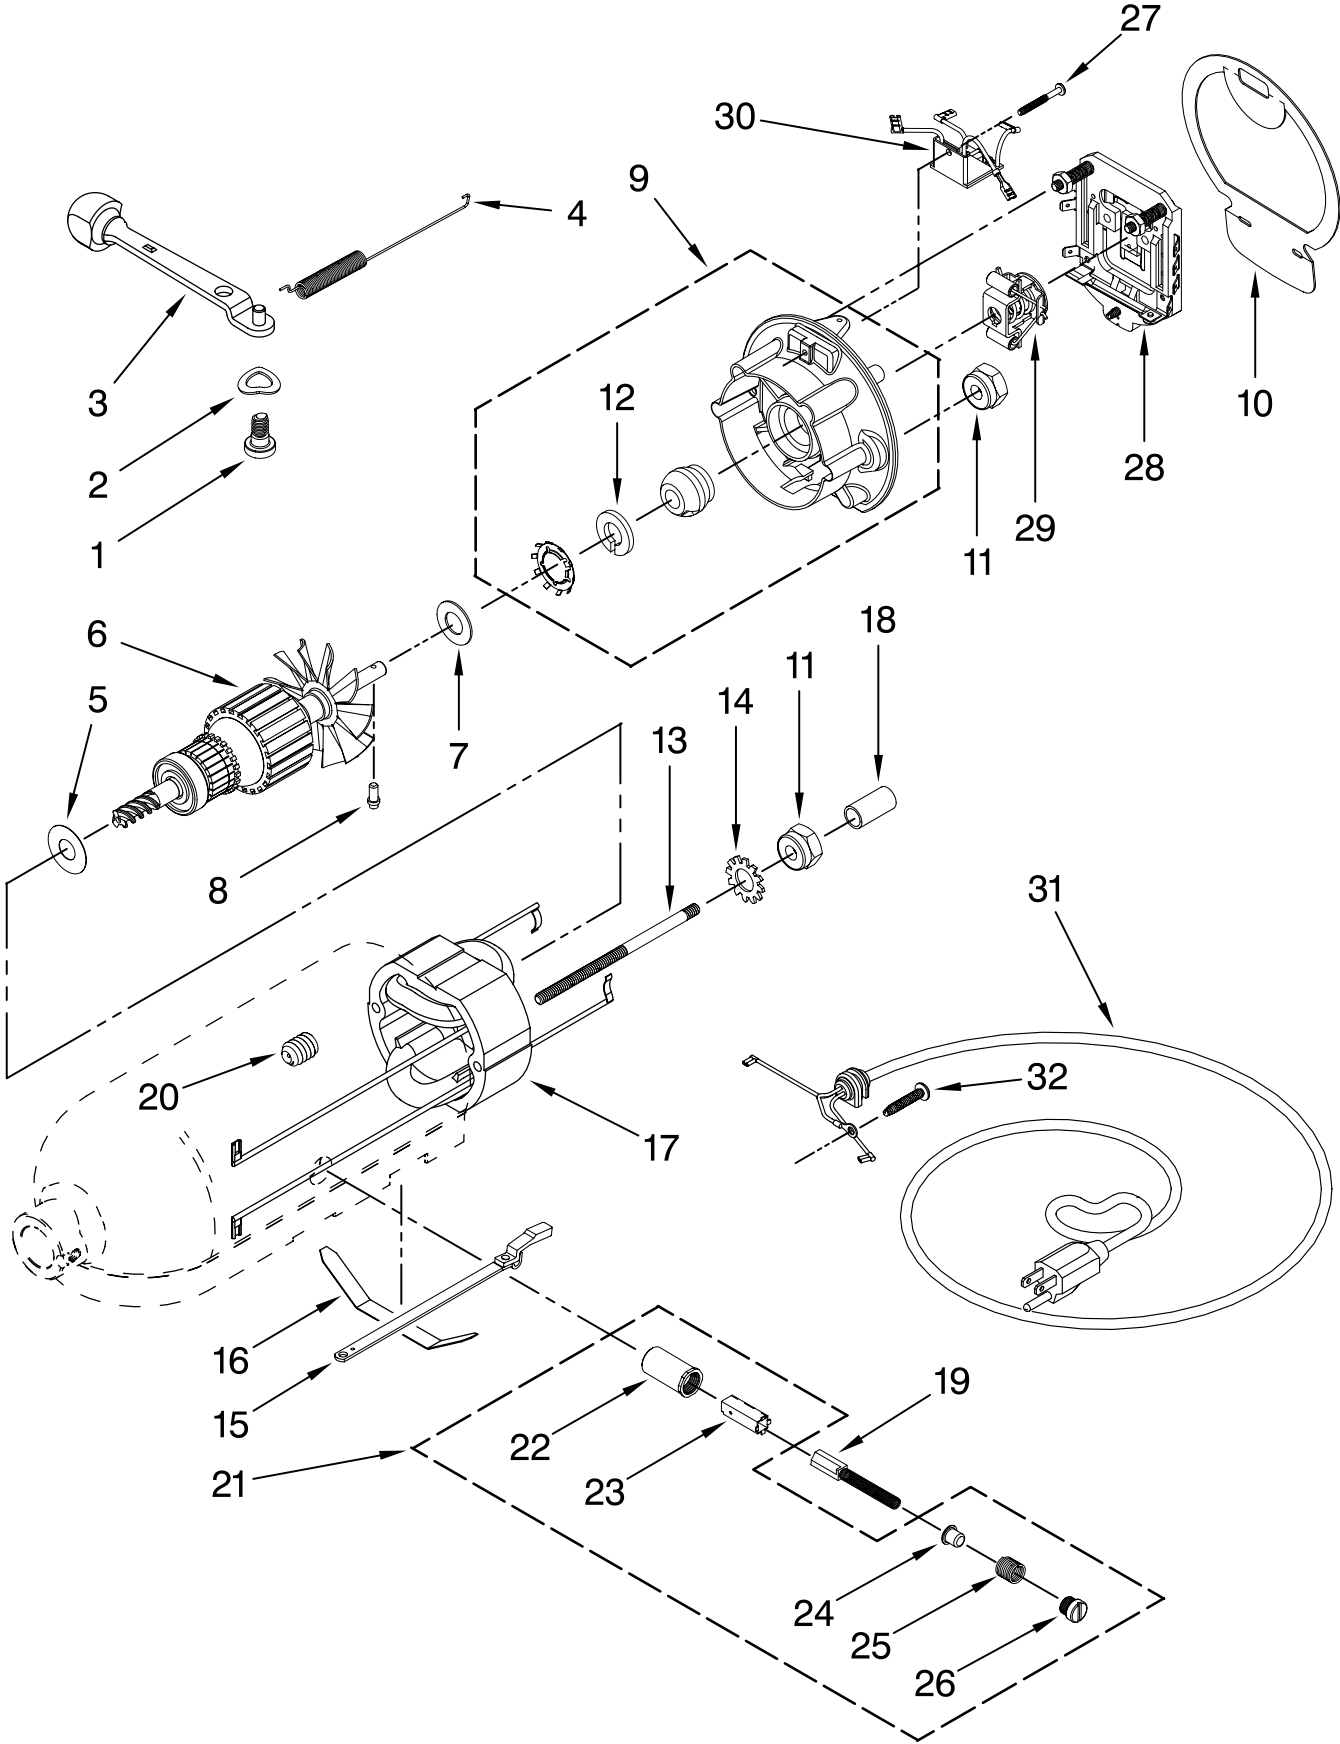

MOTOR AND CONTROL PARTS

FOR MODELS:KSM500PS_0

FOR ORDERING INFORMATION REFER TO PARTS PRICE LIST

MOTOR AND CONTROL PARTS

FOR MODELS:KSM500PS__0

Illus. No.	Part No.	DESCRIPTION
1	110679	Screw, Pivot
2	116241	Washer, Spring
3		Lever, Speed Control Assembly
	9709276	Black
4	3183680	Spring, Control Plate
5	9704324	Washer, Ball Bearing (Front)
6	9708315	Armature & Bearing Assembly
7	3180162	Washer
8	16998	Stud, Governor Drv
9	3180526	Bracket, Bearing Assembly
10	240775-1	Seal, End
11	W10131078	Nut
12	3180238	Washer
13	240769	Screw, Stator
14	W10068270	Washer, Lock
15	3184176	Speed Link & Cam
16	240205	Spring, Flat
17	9702695	Field Assembly
18	4162634	Sleeve, Motor Stud
19	9706416	Brush & Spring Assembly
20	9707926	Screw, Set
21	4162546	Brush Holder Assy
22	3179908	Housing, Brush Holder
23	240680	Insert, Brush Holder
24	116286	Cap, Spring Seat
25	116287	Spring, Cap
26	3184212	Cap, Brush Holder
27	W10068260	Screw
28	W10119326	Control Plate Assembly
29	17830	Governor Assembly
30	9706595	Phase Control Board
31		Cord, Power
	W10164883	Black
	W10164882	White
32	3184609	Screw, Self Tap

FOR ORDERING INFORMATION REFER TO PARTS PRICE LIST