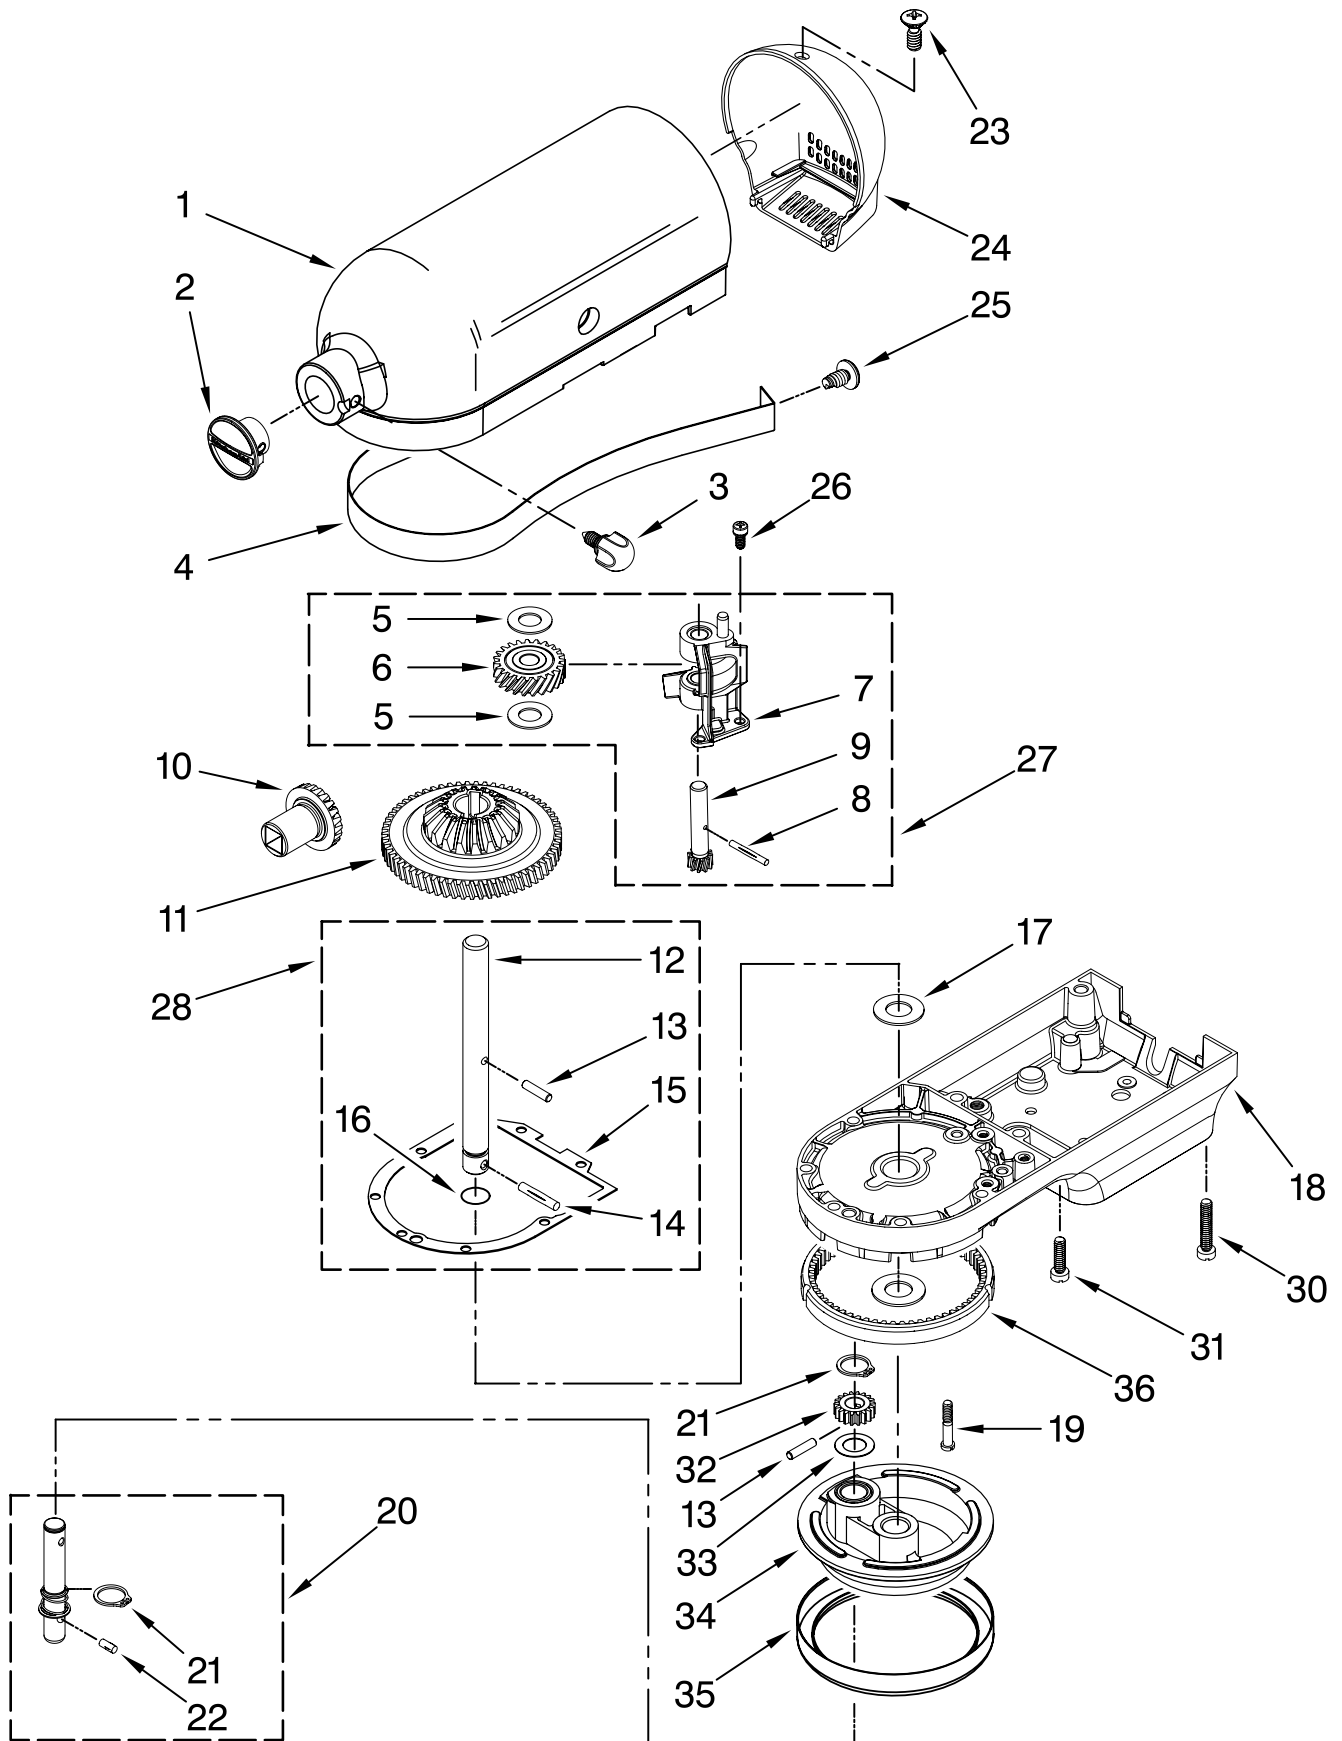

CASE, GEARING AND PLANETARY UNIT

FOR MODELS:KSM500PS_0

FOR ORDERING INFORMATION REFER TO PARTS PRICE LIST

CASE, GEARING AND PLANETARY UNIT

FOR MODELS:KSM500PS__0

Illus. No.	Part No.	DESCRIPTION
1	**	Motor Housing
2	242765-2	Cap, Attachment Hub
3	9709194	Thumb Screw
4	**	Band, Trim
5	3180161	Washer, Fiber
6	W10112253	Gear, Worm
7	240308	Worm Gear Bracket and Bearing
8	9705444	Pin
9	240210-2	Shaft & Pinion
10	9705130	Gear, Attachment Hub Bevel
11	9709627	Bevel Pinion and Center Gear
12	240026	Shaft, Vertical Center
13	240018-1	Pin (Vertical Center Shaft)
14	9705443	Pin, Groove
15	4162324	Gasket, Transmssn
16	67500-55	"O" Ring
17	3180163	Washer
18	**	Lower Gearcase
19	103994	Screw
20	4176067	Shaft, Agitator
21	9703438	Ring, Retaining
22	9704677	Pin, Groove
23	4162914	Screw
24	**	Cover, End
25	311932	Screw
26	3400022	Screw
27	240309-2	Worm Gear Bracket and Gear
28	4160474	Center Shaft and "O" Ring
30	3400025	Screw
31	3400026	Screw
32	9703903	Pinion, Gear (Agitator Shaft)
33	9706090	Washer, Shim
34	**	Planetary
35	240285	Ring, Planetary Drip
36	9703904	Gear, Internal

**Refer to Page 3
Color Variation Parts