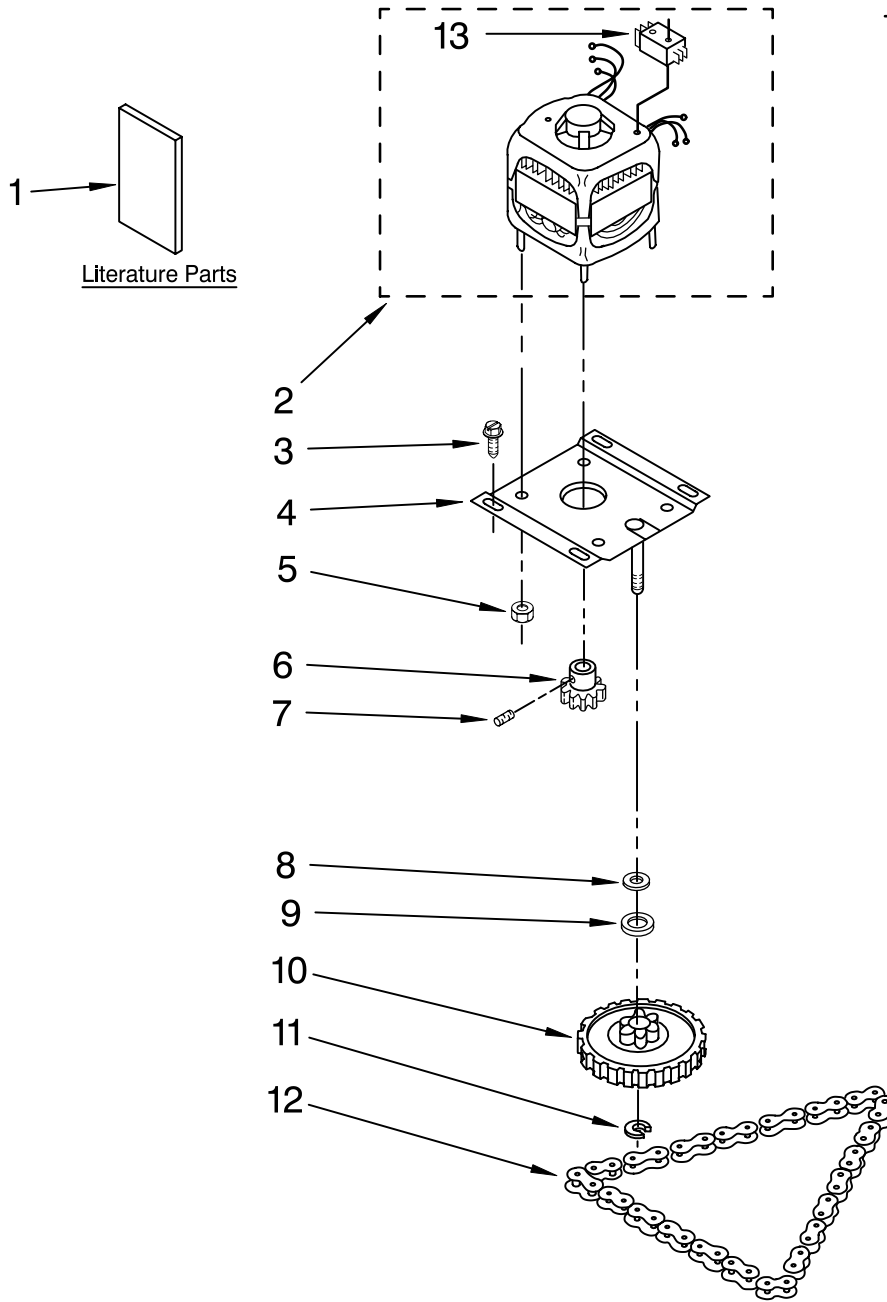

MOTOR AND DRIVE PARTS

For Models: GC900QPPQ2, GC900QPPB2
(White) (Black)

TRASH
COMPACTOR

Illus. No.	Part No.	DESCRIPTION
1		Literature Parts
	9872208	Use & Care Guide
	9871765	Tech Sheet
	8052029	Label, 1-800 Number
	677821	Do-It-Yourself Manual
2	9870343	Motor, Drive (Includes Item 13)
3	9871067	Screw,
4	776327	Plate, Motor
5	776338	Locknut, 10-32 (4)
6	4149667	Gear, Drive
7	454512	Pin, Slotted Spring
8	776035	Washer, Wave
9	297462	Washer, Thrust
10	777124	Gear, Driven
11	776036	Clip, Ring
12	780477	Chain, Drive
13	777971	Switch, Motor

Illus. No.	Part No.	DESCRIPTION
1		Frame (Not A Serviceable Part)
2	777070	Screw, 8-32 x 5/16
3	9872114	Cord, Power
5	780034	Screw, 10-24 x 3/8
6	777180	Spring, Container
7	4149377	Switch, Drawer Safety

Illus. No.	Part No.	DESCRIPTION
8	9870167	Pan, Bottom
9	4153788	Bearing, Roller (2)
10	775526	Bolt, Leveler
11	776356	Locknut, 3/8-24
12	9870867	Shield, Slide Track(2)
13	9870585	Wheel, Leveler (2)
15	489478	Screw, 8-18 X 1/2
16	9870444	Panel, Inner

Illus. No.	Part No.	DESCRIPTION
17	777458	Screw, 6-32 x 3/8
18	9870976	Frame, Slide (R.H.)
	9870975	Frame, Slide (L.H.)
21	777850	Nut, Plate
22	777849	Screw, 6-20 x 1
23	777811	Switch, Top Limit & Directional
26	775668	Angle-Frame Plate