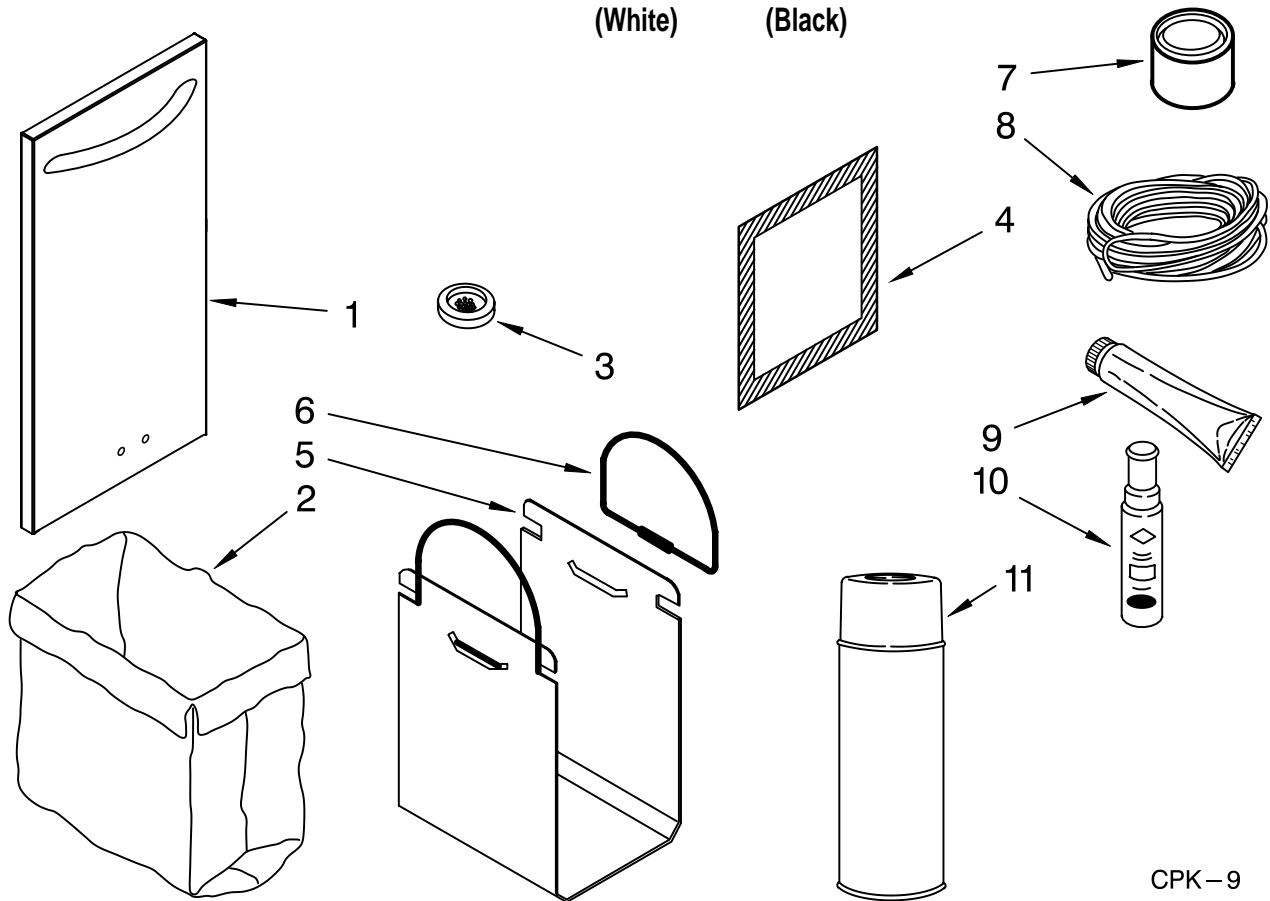

ACCESSORY PARTS

For Models: GC900QPPQ2, GC900QPPB2
(White)   (Black)

CPK-9

Illus. No.	Part No.	DESCRIPTION
The Accessory Parts Listed Below May or May Not Be Included With Your Compactor.		
1		Panel, Container Front/Handle
	4396297	White/White
	4396296	Black/Black
	4396298	Biscuit/Biscuit
	4396299	Cobalt Blue/SSt.
	4396300	Empire Red/SSt.
	9871805	Majestic Yellow w/SSt. Handle
2		Bag, Trash (15" Plastic)
	4318921	15 Pack
	4318922	60 Pack
	94318921	12 Boxes of 15 Pack (15" Paper)
	675186	12 Pack
	882652	48 Pack
3	777635	Deodorizer, Solid Stick-Ups (2-Pack)

Illus. No.	Part No.	DESCRIPTION
4		Deodorizer Block
	9872166LG	Lemongrove
	9872166GA	Green Apple
	9872166L	Lavender
5	13030	Carrier, Bag (Includes No. 6)
6	777108	Handle, Bag Carrier
7	675351	Grease, 4 Oz. (Use on Power Screw & Ram Pressure Pads)
8		Wire, 25' Roll
	10875	Blue 16 Ga.
	242820	Black 14 Ga.
	242825	Red 14 Ga.
	242826	White 14 Ga.
	47261	Black 12 Ga.
	299885	Red 12 Ga.
	47263	White 12 Ga.
9	279368	Adhesive, Insulation (2oz Tube)

Illus. No.	Part No.	DESCRIPTION
10		Paint, Touch-Up 1/2 Oz.
	72107	Almond
	72017	White
	72032	Black
	4892899	Biscuit
	8171571	Cobalt Blue
	8171651	Hunter Green
	8171652	Empire Red
	8171653	Majestic Yellow
11		Paint, Spray 13 Oz.
	350956	Almond
	285006	Black
	4392901	Biscuit
	350930	White
OPTIONAL PARTS NOT ILLUSTRATED		
		Framed Trim Kits
	9871382	White
	9871383	Black
	9871600	Biscuit

FOR ORDERING INFORMATION REFER TO PARTS PRICE LIST