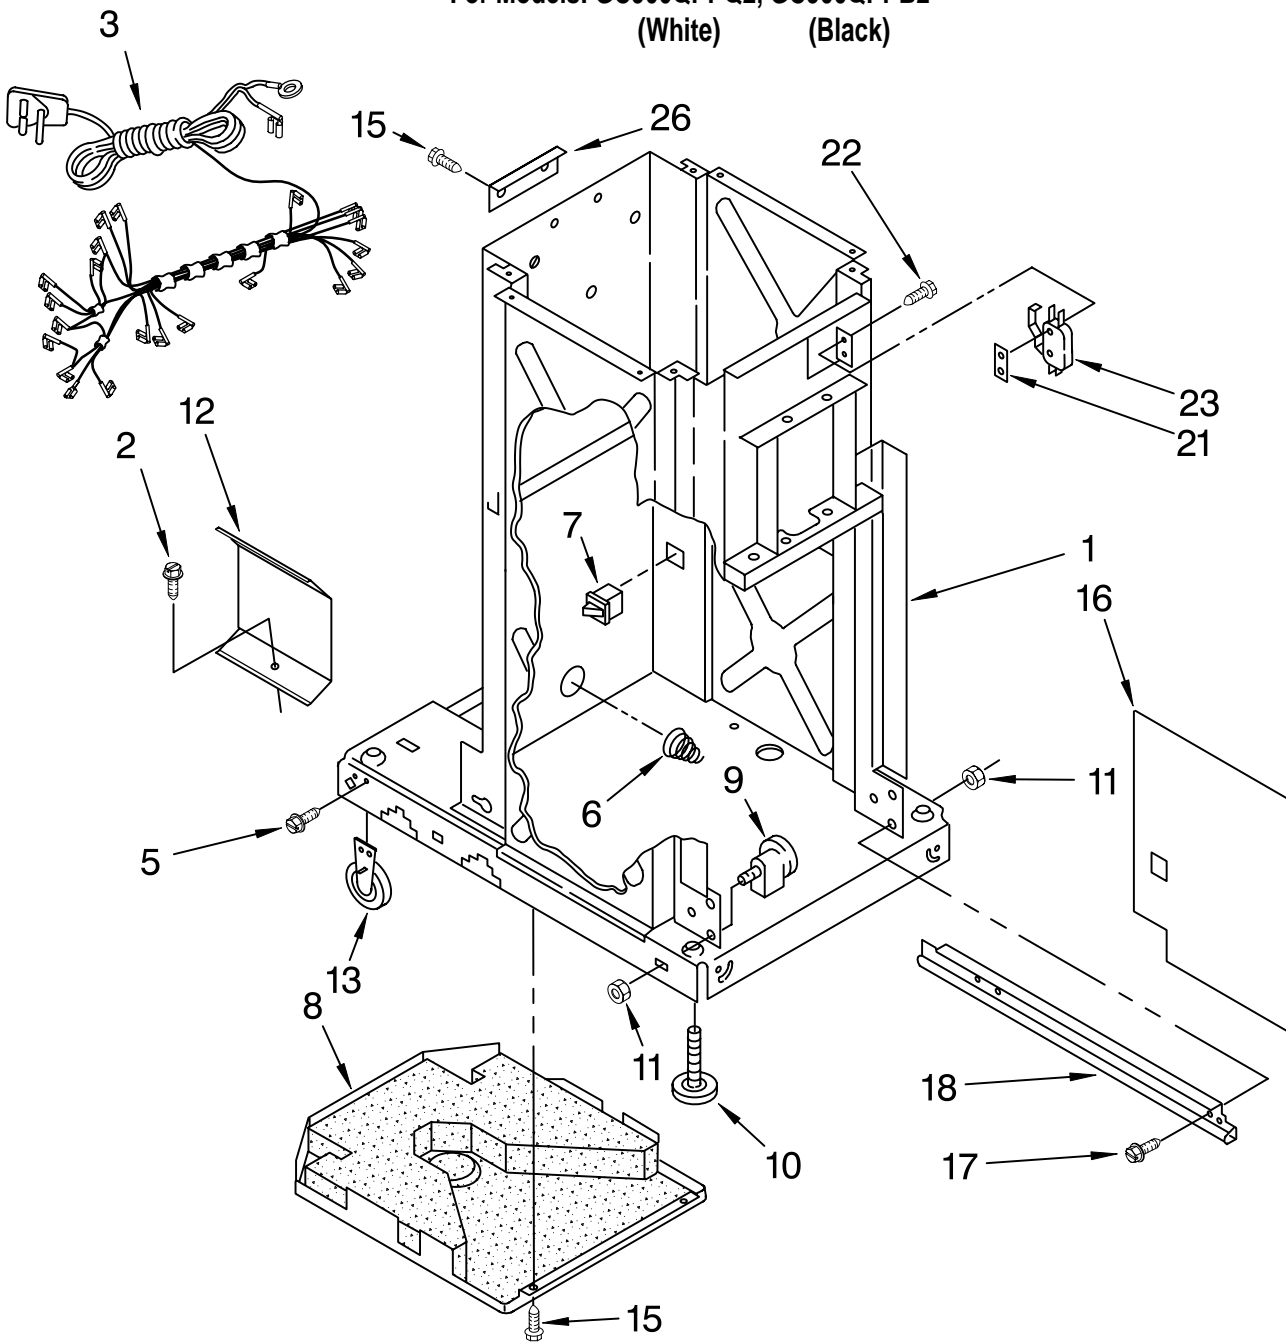

MOTOR AND DRIVE PARTS

For Models: GC900QPPQ2, GC900QPPB2
(White) (Black)

TRASH
COMPACTOR

Illus. No.	Part No.	DESCRIPTION
1		Literature Parts
	9872208	Use & Care Guide
	9871765	Tech Sheet
	8052029	Label, 1-800 Number
	677821	Do-It-Yourself Manual
2	9870343	Motor, Drive (Includes Item 13)
3	9871067	Screw,
4	776327	Plate, Motor
5	776338	Locknut, 10-32 (4)
6	4149667	Gear, Drive
7	454512	Pin, Slotted Spring
8	776035	Washer, Wave
9	297462	Washer, Thrust
10	777124	Gear, Driven
11	776036	Clip, Ring
12	780477	Chain, Drive
13	777971	Switch, Motor

Illus. No.	Part No.	DESCRIPTION
1		Frame (Not A Serviceable Part)
2	777070	Screw, 8-32 x 5/16
3	9872114	Cord, Power
5	780034	Screw, 10-24 x 3/8
6	777180	Spring, Container
7	4149377	Switch, Drawer Safety

Illus. No.	Part No.	DESCRIPTION
8	9870167	Pan, Bottom
9	4153788	Bearing, Roller (2)
10	775526	Bolt, Leveler
11	776356	Locknut, 3/8-24
12	9870867	Shield, Slide Track(2)
13	9870585	Wheel, Leveler (2)
15	489478	Screw, 8-18 X 1/2
16	9870444	Panel, Inner

Illus. No.	Part No.	DESCRIPTION
17	777458	Screw, 6-32 x 3/8
18	9870976	Frame, Slide (R.H.)
	9870975	Frame, Slide (L.H.)
21	777850	Nut, Plate
22	777849	Screw, 6-20 x 1
23	777811	Switch, Top Limit & Directional
26	775668	Angle-Frame Plate