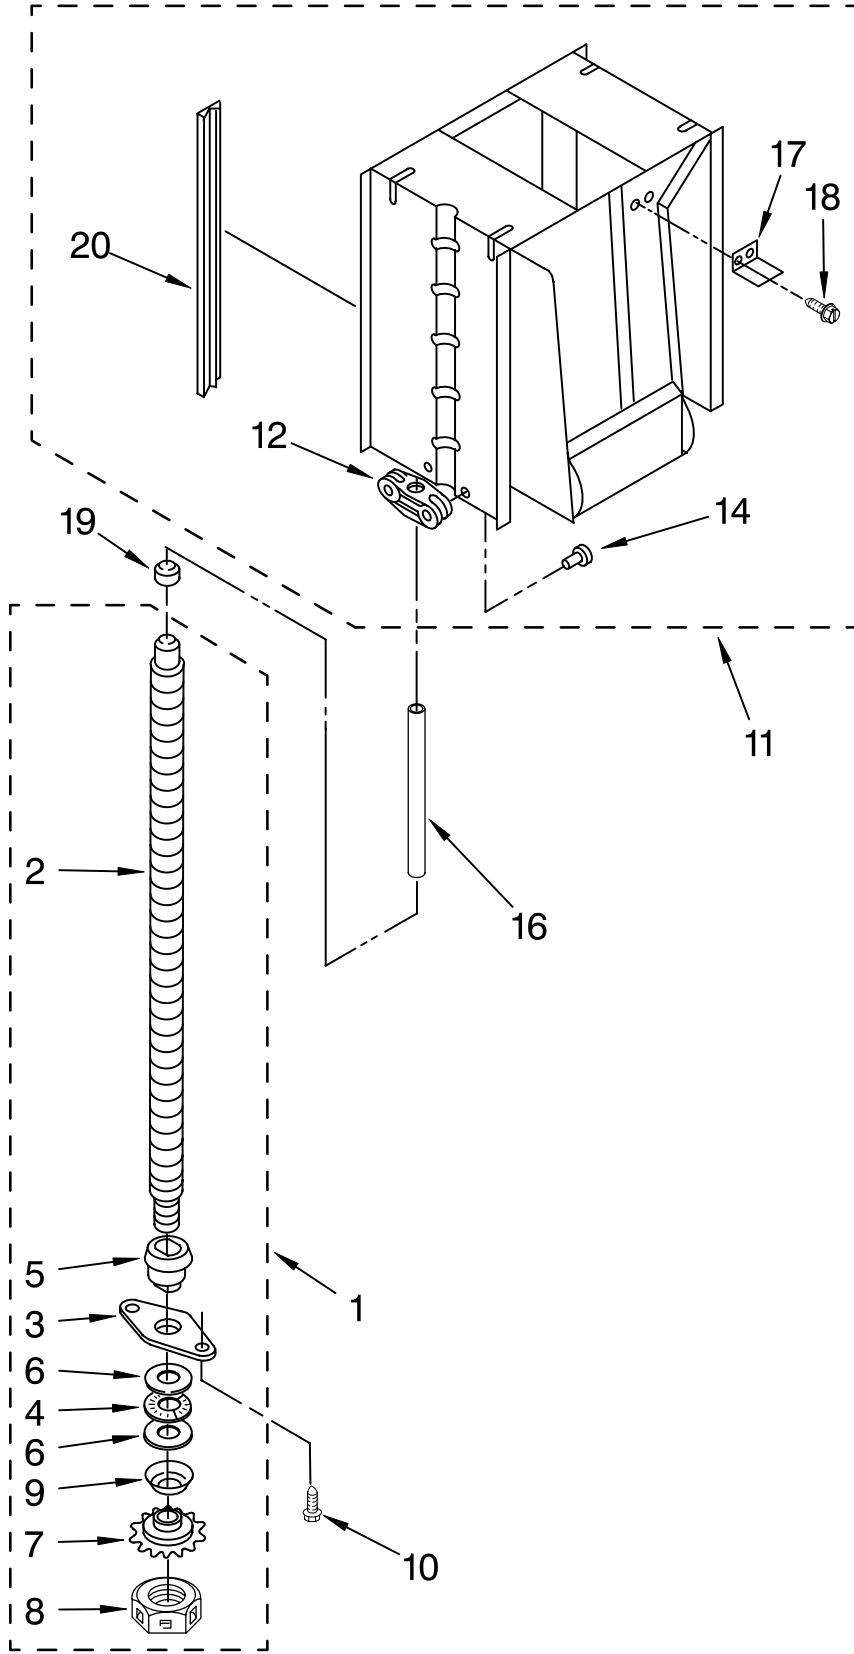

Illus. No.	Part No.	DESCRIPTION
8	9870167	Pan, Bottom
9	4153788	Bearing, Roller (2)
10	775526	Bolt, Leveler
11	776356	Locknut, 3/8-24
12	9870867	Shield, Slide Track(2)
13	9870585	Wheel, Leveler (2)
15	489478	Screw, 8-18 X 1/2
16	9870444	Panel, Inner

Illus. No.	Part No.	DESCRIPTION
17	777458	Screw, 6-32 x 3/8
18	9870976	Frame, Slide (R.H.)
	9870975	Frame, Slide (L.H.)
21	777850	Nut, Plate
22	777849	Screw, 6-20 x 1
23	777811	Switch, Top Limit & Directional
26	775668	Angle-Frame Plate

(White) (Black)

Illus. No.	Part No.	DESCRIPTION
1	3400888	Screw, 8-18 x 1/2
2		Handle, Container
	9872040W	White
	9872040B	Black
3		Panel, Container Front
	9871309	White
	9871311	Black
5	884573	Container Assembly
7	3196175	Screw 8-18 X 1/2
9	776395	Guide, Rear Latch
10	9870066	Latch Assembly
14		Pedal, Foot
	9871031	White
	4149672	Black
15	9871125	Actuator, Safety Switch
16	9871602	Bearing Roller Container (2)
17	776356	Locknut, 3/8-24 (2)
18	4147703	Retainer, Bag (Contains 4 Each)
19	780263	Screw, Shoulder 8-16 x 7/16 (2)
20	776654	Pin
21	775736	Spring
22	775735	"E" Ring
25	4152204	Screw 8-18 X 5/16
26	775665	Plate, Latch
27		Guard, Toeplate
	9871030	White
	777328	Black
28	489478	Screw 8-18 X 1/2

FOR ORDERING INFORMATION REFER TO PARTS PRICE LIST

POWERSCREW AND RAM PARTS

For Models: GC900QPPQ2, GC900QPPB2

(White) (Black)

Illus. No.	Part No.	DESCRIPTION
1	9870500	Screw, Power Complete Assembly (2)
2		Screw, Power (Available Only As Complete Assembly)
3	779121	Plate, Bearing (2)
4	775482	Bearing, Needle (2)
5	776941	Hub, Power Screw (2)
6	775481	Race, Thrust (4)
7	777385	Sprocket, Washer (2)
8	4154842	Nut, Power Screw (2)
9	777332	Washer, Cone (2)
10	9871067	Screw, (2)
11	9871251	Ram Assembly
12	9870163	Nut, Power
14	9870187	Stud
16	9870037	Stop, Ram Powerscrew (2)
17	9870498	Bracket, Top Limit Switch
18	489399	Screw, (2) 8-32 X 5/16
19	9870775	Cap, Stop
20	9870169	Slide, Ram (4)