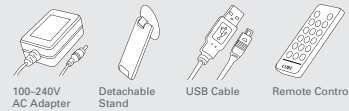

Accessories Included