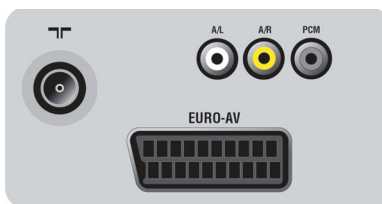

Power

- **Power consumption:** 50 W
- **Standby power consumption:** < 3 w
- **Mains power:** AC 90 - 276 V, 50/60 Hz

Dimensions

- **Set dimensions (W x H x D):** 380 x 390 x 380 mm
- **Product weight:** 9.8 kg
- **Weight incl. packaging:** 12.5 kg
- **Box dimensions (W x H x D):** 460 x 460 x 470 mm
- **Colour cabinet:** Silver Shadow (10811)

Built-in DVD

- **Playback media:** CD, CD-R, CD-RW, JPEG, MP3, VCD, Picture CD, DVD+R, DVD-R, DVD+RW, DVD-RW, DVD-Video

Product highlights

Black Hibri picture tube

Black Hibri is a TV tube technology used on Philips small-screen TVs, giving good colour reproduction on smaller sets.

Sharpness adjustment

Plays DVD/CD/MP3

Picture CD Playback (jpeg)

A Picture CD contains digital still pictures in JPEG format. Most Philips DVD players and recorders support playback of Picture CDs – both home created discs as well as ones from photo shops.

Teletext

Teletext is a communication system transmitted by most broadcasters in Europe, which contains a rich variety of information. This information can only be viewed by a set equipped with a Teletext decoder.

Side stereo AV & headphone

Side stereo AV & headphone makes it more convenient to connect external devices like audio equipment, games and video cameras. It's the easy way to enjoy an extra audio sensation or a totally immersive gaming experience.

Headphone jack

Sound system	Transmission system						
	Mono	PAL BG	PAL D/K	PAL I	SECAM BG	SECAM DK	SECAM LL
	•	•	•	•	•	•	•

Date of issue 2006-12-07

Version: 14.0

12 NC: 8670 000 17684
EAN: 87 10895 74615 1

Specifications are subject to change without notice.
Trademarks are the property of Koninklijke Philips Electronics N.V. or their respective owners.
© 2006 Koninklijke Philips Electronics N.V.
All Rights reserved.
www.philips.com