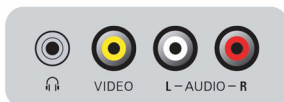

Power

- **Power consumption:** 50 W
- **Standby power consumption:** < 3 w
- **Mains power:** AC 90 - 276 V, 50/60 Hz

Dimensions

- **Set dimensions (W x H x D):** 380 x 390 x 380 mm
- **Product weight:** 9.8 kg
- **Weight incl. packaging:** 12.5 kg
- **Box dimensions (W x H x D):** 460 x 460 x 470 mm
- **Colour cabinet:** Silver Shadow (10811)

Built-in DVD

- **Playback media:** CD, CD-R, CD-RW, JPEG, MP3, VCD, Picture CD, DVD+R, DVD-R, DVD+RW, DVD-RW, DVD-Video

Product highlights

Black Hibri picture tube

Black Hibri is a TV tube technology used on Philips small-screen TVs, giving good colour reproduction on smaller sets.

Sharpness adjustment

Plays DVD/CD/MP3

Picture CD Playback (jpeg)

A Picture CD contains digital still pictures in JPEG format. Most Philips DVD players and recorders support playback of Picture CDs – both home created discs as well as ones from photo shops.

Teletext

Teletext is a communication system transmitted by most broadcasters in Europe, which contains a rich variety of information. This information can only be viewed by a set equipped with a Teletext decoder.

Side stereo AV & headphone

Side stereo AV & headphone makes it more convenient to connect external devices like audio equipment, games and video cameras. It's the easy way to enjoy an extra audio sensation or a totally immersive gaming experience.

Headphone jack

Sound system	Transmission system						
	Mono	PAL BG	PAL D/K	PAL I	SECAM BG	SECAM DK	SECAM LL
	•	•	•	•	•	•	•

Date of issue 2006-12-07

Version: 14.0

12 NC: 8670 000 17684
EAN: 87 10895 74615 1

Specifications are subject to change without notice.
Trademarks are the property of Koninklijke Philips Electronics N.V. or their respective owners.
© 2006 Koninklijke Philips Electronics N.V.
All Rights reserved.
www.philips.com