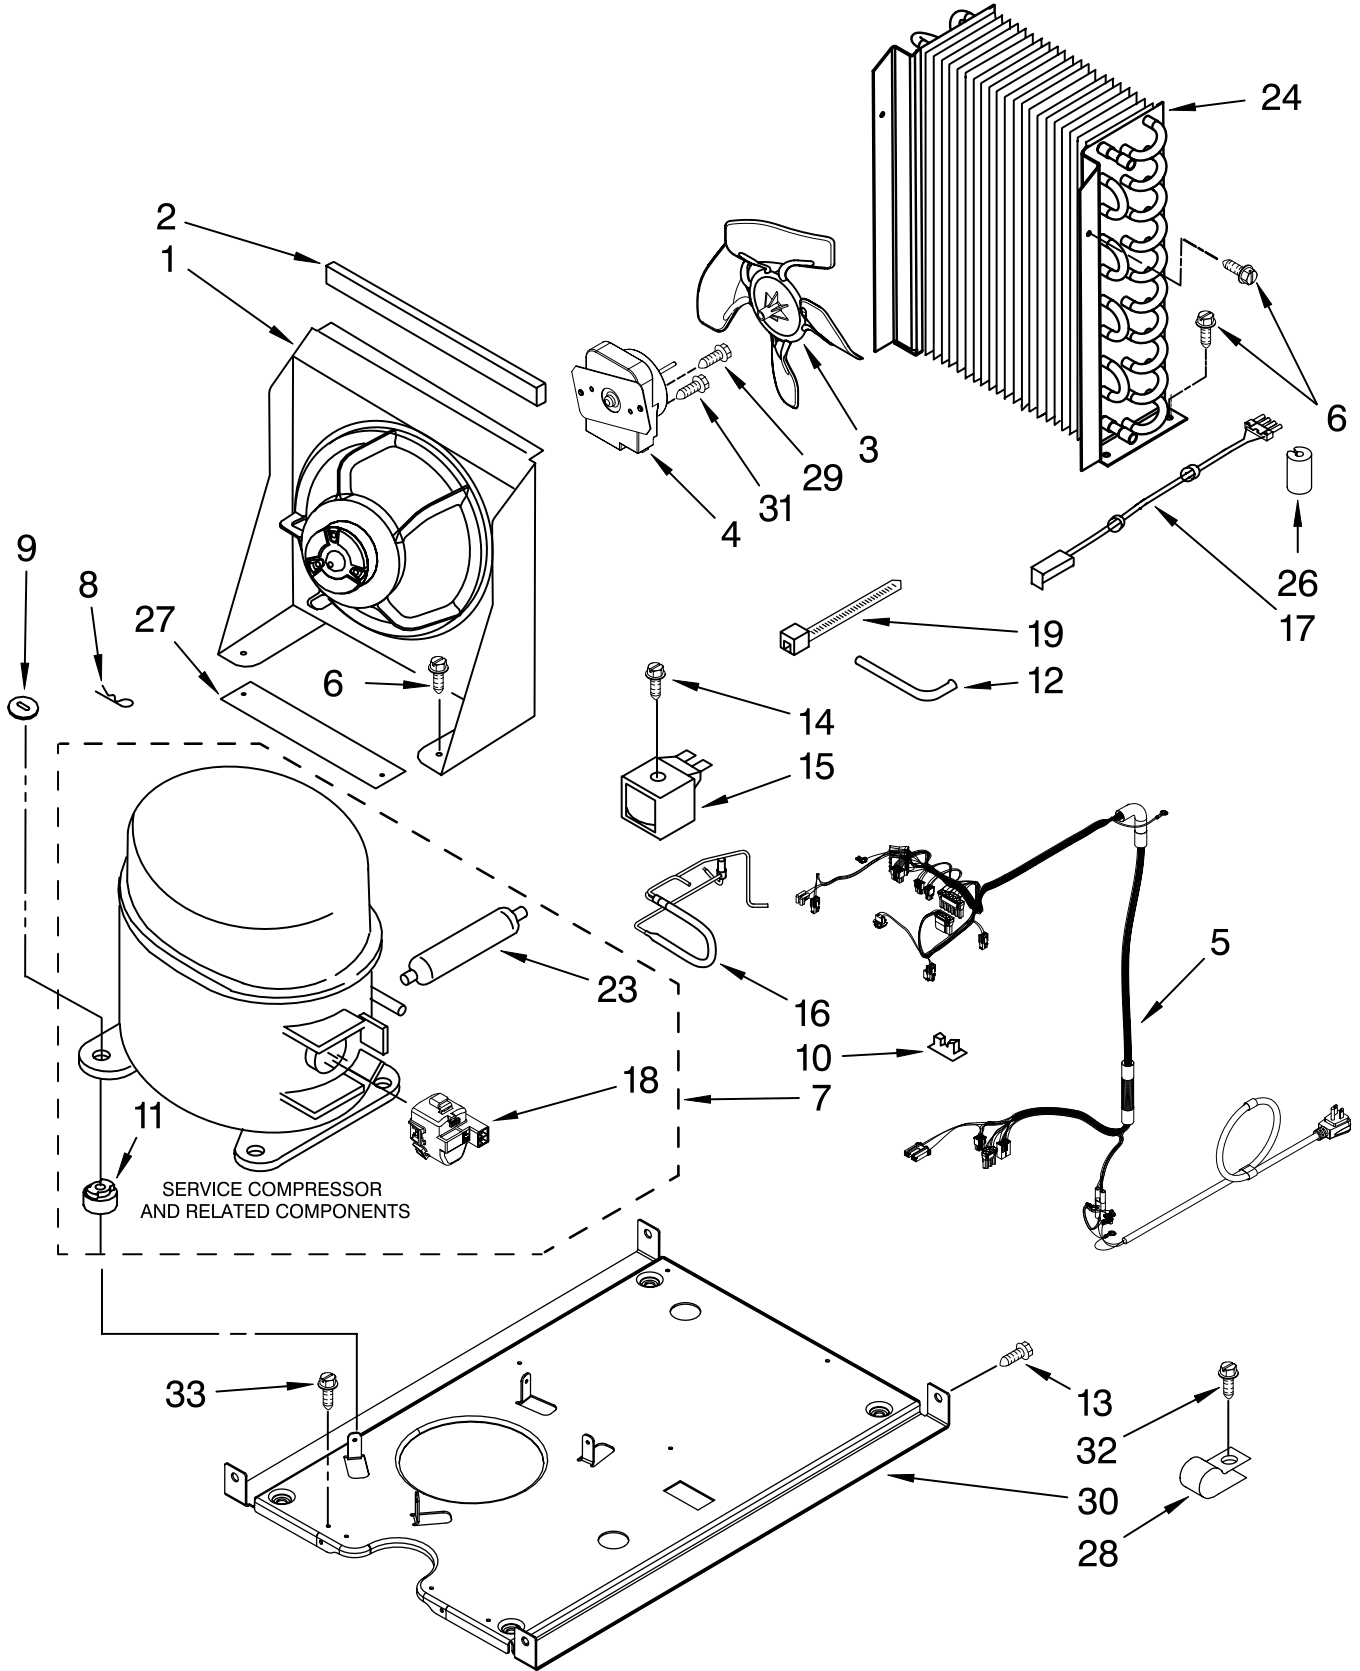

UNIT PARTS

For Models: KUIS15NRTW1, KUIS15NRTT1, KUIS15NRTB1, KUIS15NRTS1
(White) (Biscuit) (Black) (Stainless Steel)

FOR ORDERING INFORMATION REFER TO PARTS PRICE LIST

UNIT PARTS

For Models: KUIS15NRTW1, KUIS15NRTT1, KUIS15NRTB1, KUIS15NRTS1
(White) (Biscuit) (Black) (Stainless Steel)

Illus. No.	Part No.	DESCRIPTION
1	2185532	Bracket, Fan Mtg.
2	2185675	Pad, Foam
3	2188935	Blade, Fan
4	2315558	Motor & Mounting Plate Assembly
5	W10139121	Wiring Harness, Complete Unit (Includes Power Cord)
6	304392	Screw
7	W10136195	Compressor (Includes Illus. 11 & 23)
8	A201435	Clip, Mounting
9	A201441	Shim (4)
10	1115375	Clip-Wiring

Illus. No.	Part No.	DESCRIPTION
11		Grommet (4)
	2217318	Production
	4387558	Service
12	2208415	Tube, Process
13	489423	Screw
14	489472	Screw
15	759112	Coil, Solenoid
16	2313806	Hot Gas Valve
17	2187629	Wiring Harness, Condenser Fan
18	W10136197	Start Relay and Overload Combo Device
19	2155774	Strap
23		Drier
	2319826	Production
	4387019	Service

Illus. No.	Part No.	DESCRIPTION
24	2313624	Condenser
26	2319835	Grommet-Cond.(1)
27	2217397	Pad, Foam (2)
28	2185960	Clamp-Power Cord
29	8281197	Screw
30	2217388	Base, Unit
31	8281196	Screw
32	304392	Screw
33	488500	Ground Screw

REFRIGERANT CHARGE

6.5 OZ. (R134A)

FOR ORDERING INFORMATION REFER TO PARTS PRICE LIST