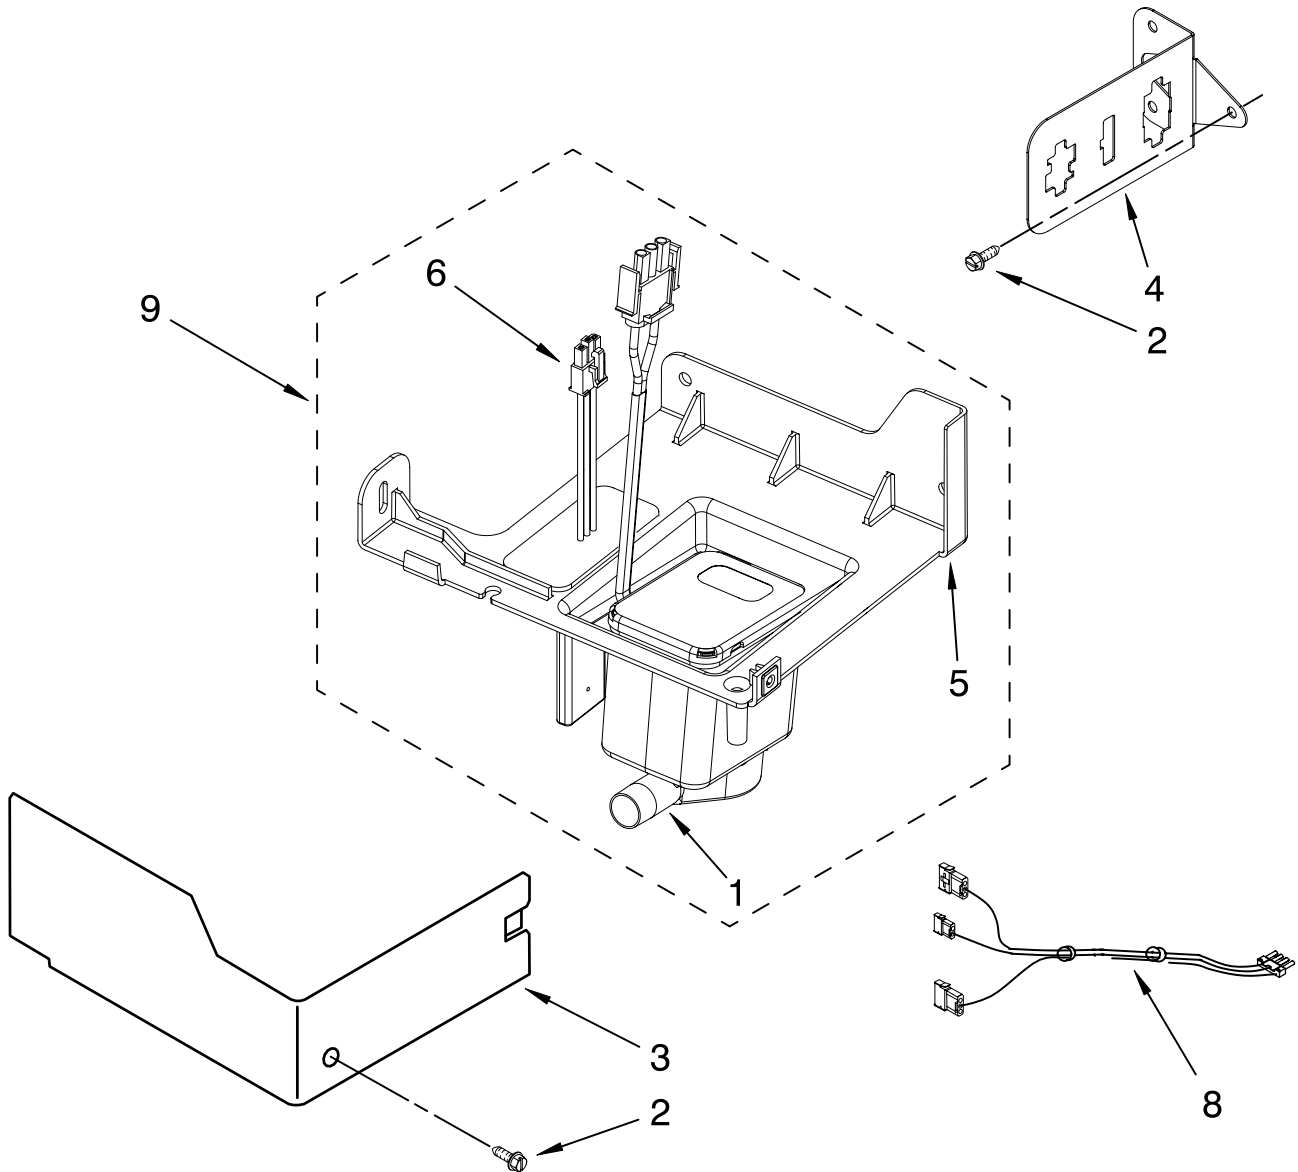

FOR ORDERING INFORMATION REFER TO PARTS PRICE LIST

EVAPORATOR, ICE CUTTER GRID AND WATER PARTS

For Models: KUIS15NRTW1, KUIS15NRTT1, KUIS15NRTB1, KUIS15NRTS1

(White) (Biscuit) (Black) (Stainless Steel)

Illus. No.	Part No.	DESCRIPTION
1	W10159841	Valve, Complete Water
2	2217286	Tube, Plastic
3	488208	Screw
4	2185523	Dispenser, Water
5	2217269	Evaporator
6	2313705	Pump, Drain
7	2313851	Tube, Reservoir Pump
8	2172593	Tube, Water Fill
9	488660	Nut, Speed
10	836667	Spacer
11	2208539	Fastener, Pushnut
12	489443	Screw
13	2185625	Reservoir, Water Slide
14	2185626	Tube
15	2313890	Hose, Overflow
16	2313604	Guide-Ice, Grid
17	2313603	Bracket, Front and Rear
18	2313602	Bracket, Side Left and Right
19	2185681	Harness, Grid
20	W10136146	Tube
21	2310169	Wire Assembly (Valve)
26	3400886	Screw
28	2313637	Grid Assembly (Complete)
29	2174754	Wire, Grid Cutter
30	2185570	Cover, Grid
31	8281228	Thumbscrew
32	2324334	Reservoir, Water
33	3400884	Screw
34	2185696	Cap, Drain
35	3400909	Nut, Push-In

FOR ORDERING INFORMATION REFER TO PARTS PRICE LIST

PUMP PARTS

For Models: KUIS15NRTW1, KUIS15NRTT1, KUIS15NRTB1, KUIS15NRTS1
 (White) (Biscuit) (Black) (Stainless Steel)

Illus. No.	Part No.	DESCRIPTION
1	2313628	Pump-Recirculating
2	3400884	Screw 8-18 X 5/8
3	2185677	Cover, Pump
4	2313844	Bracket, Connector Assembly
5	2313627	Bracket-Pump
6	2313643	Sensor-Water Level
8	2310092	Wiring Harness Main To Pump
9	2313702	Pump Assembly