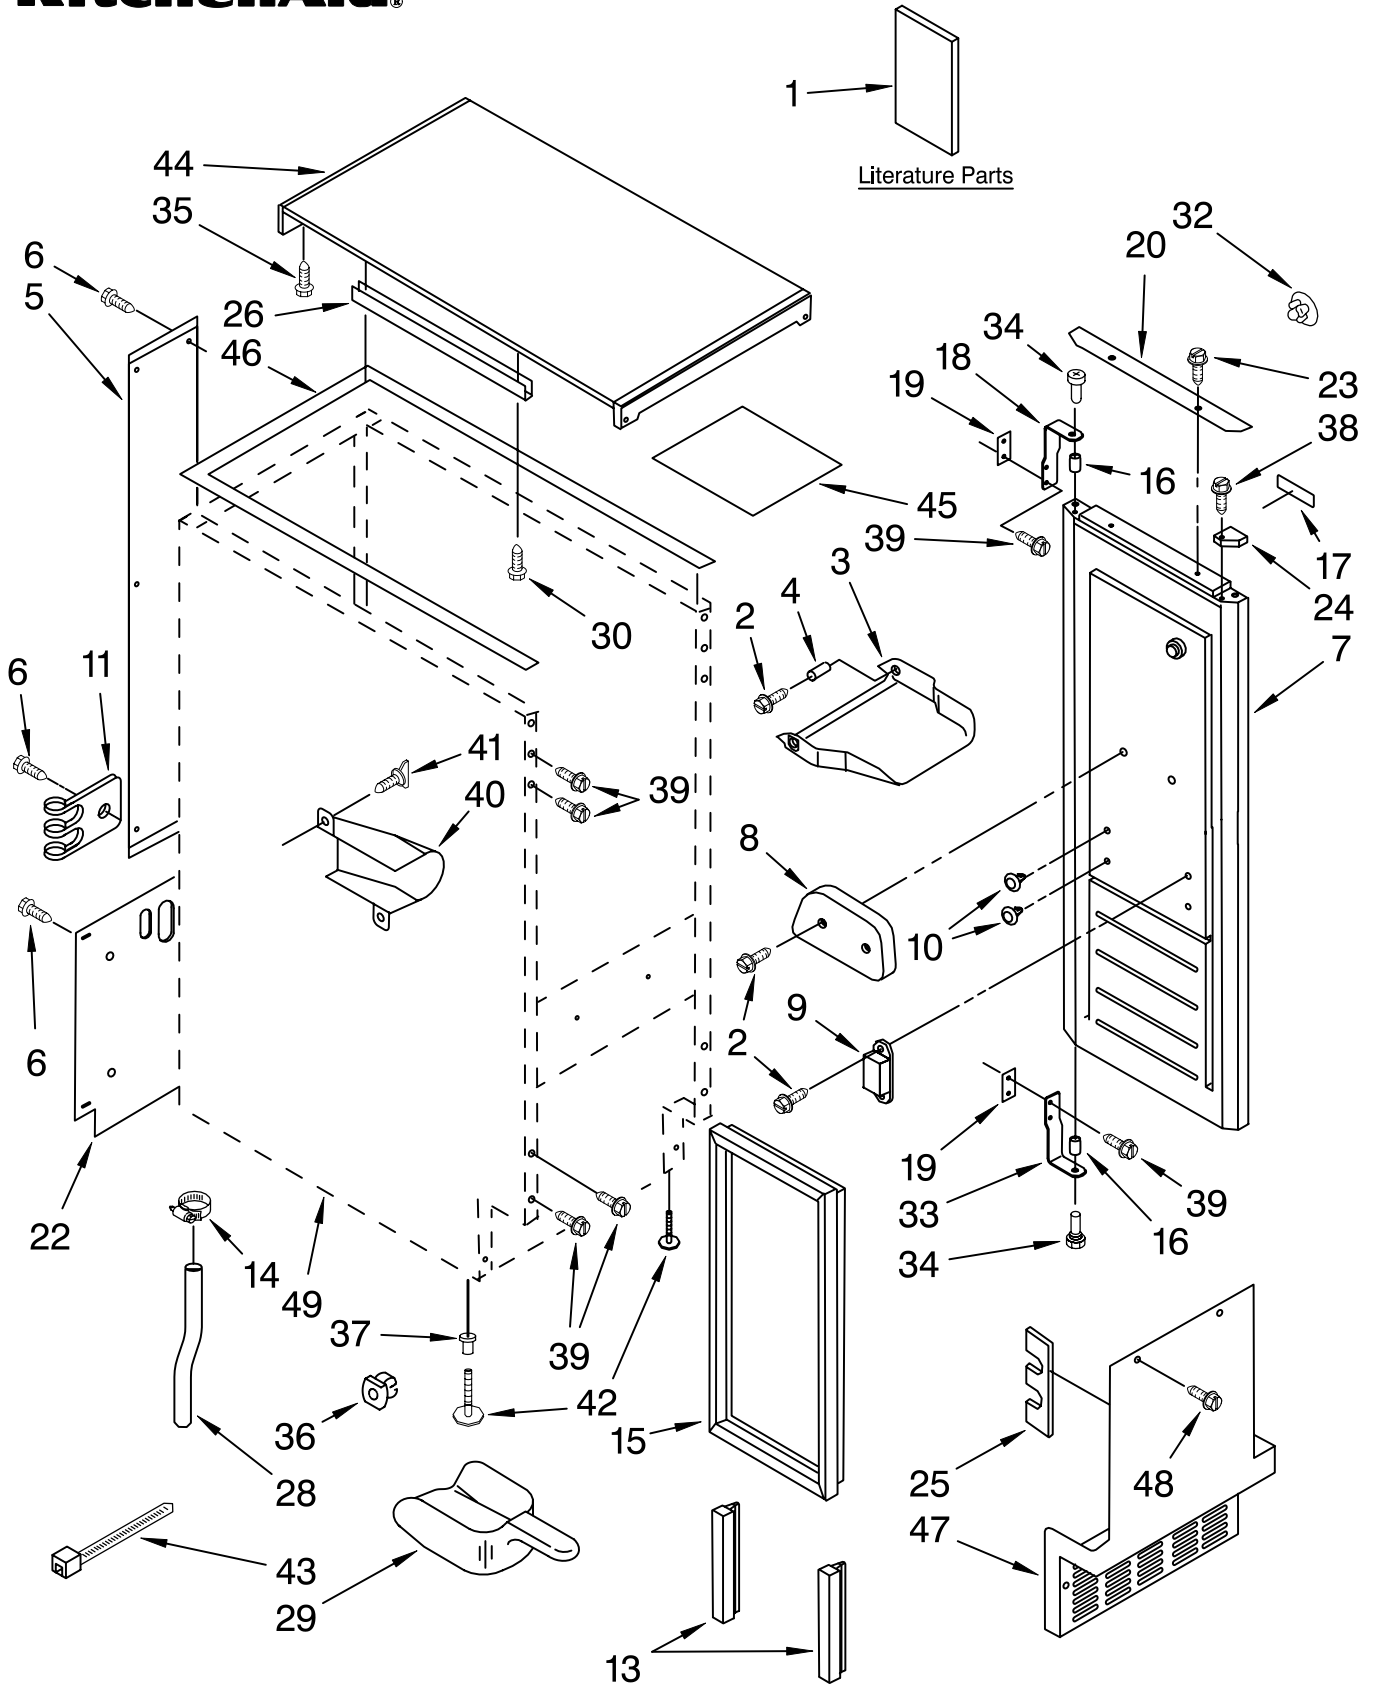

CABINET LINER AND DOOR PARTS

For Models: KUIS15NRTW1, KUIS15NRTT1, KUIS15NRTB1, KUIS15NRTS1

(White)

(Biscuit)

(Black)

(Stainless Steel)

ICE CUBE
MAKER

KitchenAid®

FOR ORDERING INFORMATION REFER TO PARTS PRICE LIST

CABINET LINER AND DOOR PARTS

For Models: KUIS15NRTW1, KUIS15NRTT1, KUIS15NRTB1, KUIS15NRTS1

(White) (Biscuit) (Black) (Stainless Steel)

Illus. No.	Part No.	DESCRIPTION	Illus. No.	Part No.	DESCRIPTION	Illus. No.	Part No.	DESCRIPTION
1		Literature Parts	18	2185710	Hinge, Top	32	2189000	Plug, Handle
	2313814	Use & Care Guide	19	2185709	Shim, Hinge	33	2185711	Hinge, Bottom
	2324311	Service & Wiring Sheet	20		Handle, Door	34	2185712	Pin, Hinge
				2208492W	White	35	489048	Screw, Ground
				2208492T	Biscuit	36	692400	Nut, Push-In
				2208492B	Black	37	3400240	Nut, Leg Leveler
2	3400886	Screw	22	W10136199	Assembly, Unit Cover	38	348689	Screw
3	2185742	Bin, Door				39	489423	Screw
4	2185678	Spacer	23		Screw	40	2185927	Holder, Scoop
5	2217394	Cover, Wiring		8281188	White	41	8281228	Thumbscrew
6	489442	Screw		8281187	Biscuit	42	3374849	Leg, Leveler (4)
7		Door		8281186	Black	43	2155774	Strap
	2932803W	White	24		Filler, Endcap Left Side	44		Top
	2932803T	Biscuit		2185655W	White		2929700W	White
	2932803B	Black		2185655T	Biscuit		2929700T	Biscuit
	2932803BS	Stainless Steel		2185655B	Black		2929700B	Black
8	2185695	Cam, Door			Right Side	45	2185690	Shield, Electrical
9	2217393	Assembly, Magnetic Catch		2185656W	White	46	2217293	Gasket, Top Panel
10	941839	Plug, Hole		2185656T	Biscuit	47		Grill, Front
11	2208136	Clamp		2185656B	Black		2185571W	White
13	2217367	Gasket, Bottom	25	2185756	Pad, Foam		2185571T	Biscuit
14	489503	Clamp	26	2185691	Channel, Wiring		2185571B	Black
15	2217294	Gasket, Door	28	2185989	Tube, Drain	48	489474	Screw
16	2185640	Sleeve, Hinge	29	585158	Scoop	49		Cabinet & Liner (NOT SERVICED)
17		Nameplate	30	3400884	Screw			
	W10046670	White						
	W10046700	Biscuit						
	W10046640	Black						
	W10046610	Grey						