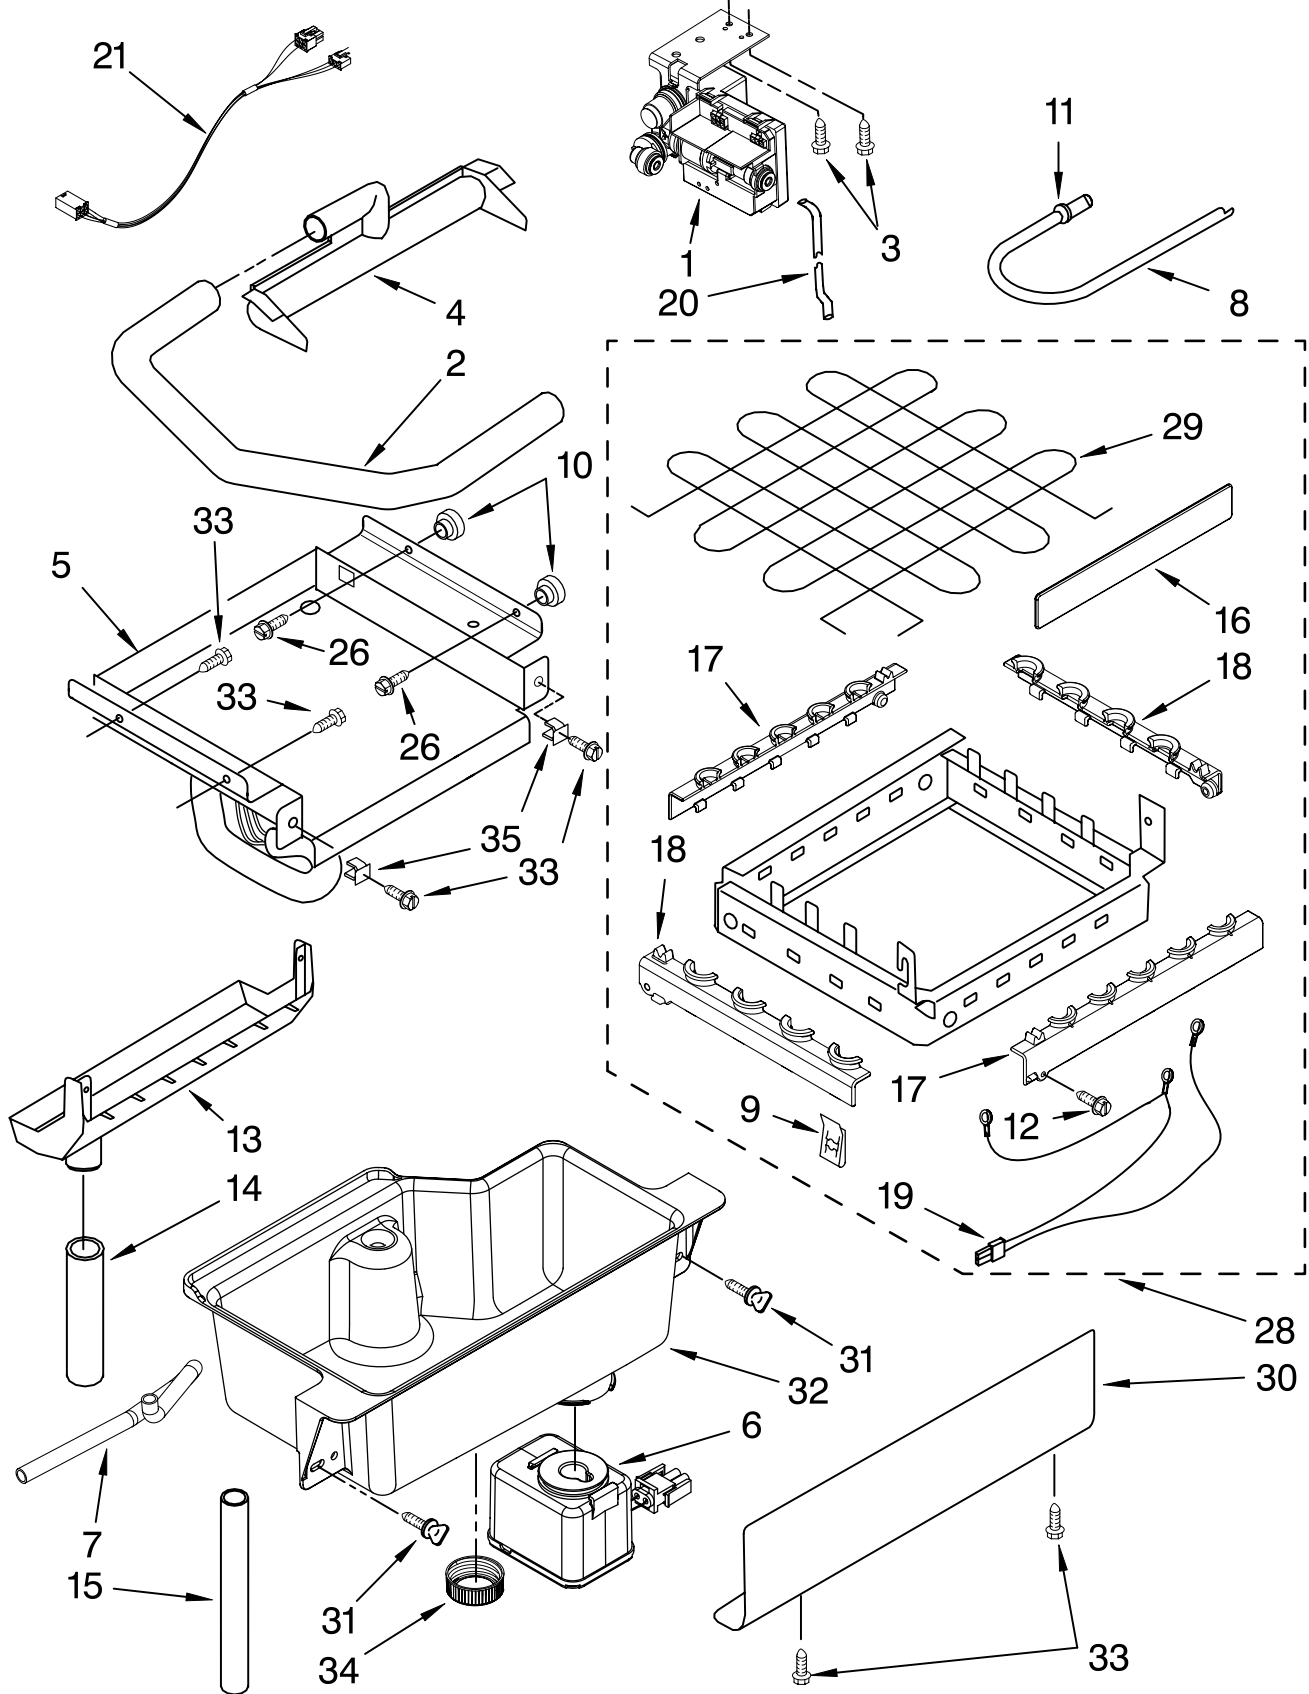

EVAPORATOR, ICE CUTTER GRID AND WATER PARTS

For Models: KUIS15NRTW1, KUIS15NRTT1, KUIS15NRTB1, KUIS15NRTS1
(White) (Biscuit) (Black) (Stainless Steel)

FOR ORDERING INFORMATION REFER TO PARTS PRICE LIST

EVAPORATOR, ICE CUTTER GRID AND WATER PARTS

For Models: KUIS15NRTW1, KUIS15NRTT1, KUIS15NRTB1, KUIS15NRTS1

(White) (Biscuit) (Black) (Stainless Steel)

Illus. No.	Part No.	DESCRIPTION
1	W10159841	Valve, Complete Water
2	2217286	Tube, Plastic
3	488208	Screw
4	2185523	Dispenser, Water
5	2217269	Evaporator
6	2313705	Pump, Drain
7	2313851	Tube, Reservoir Pump
8	2172593	Tube, Water Fill
9	488660	Nut, Speed
10	836667	Spacer
11	2208539	Fastener, Pushnut
12	489443	Screw
13	2185625	Reservoir, Water Slide
14	2185626	Tube
15	2313890	Hose, Overflow
16	2313604	Guide-Ice, Grid
17	2313603	Bracket, Front and Rear
18	2313602	Bracket, Side Left and Right
19	2185681	Harness, Grid
20	W10136146	Tube
21	2310169	Wire Assembly (Valve)
26	3400886	Screw
28	2313637	Grid Assembly (Complete)
29	2174754	Wire, Grid Cutter
30	2185570	Cover, Grid
31	8281228	Thumbscrew
32	2324334	Reservoir, Water
33	3400884	Screw
34	2185696	Cap, Drain
35	3400909	Nut, Push-In

FOR ORDERING INFORMATION REFER TO PARTS PRICE LIST