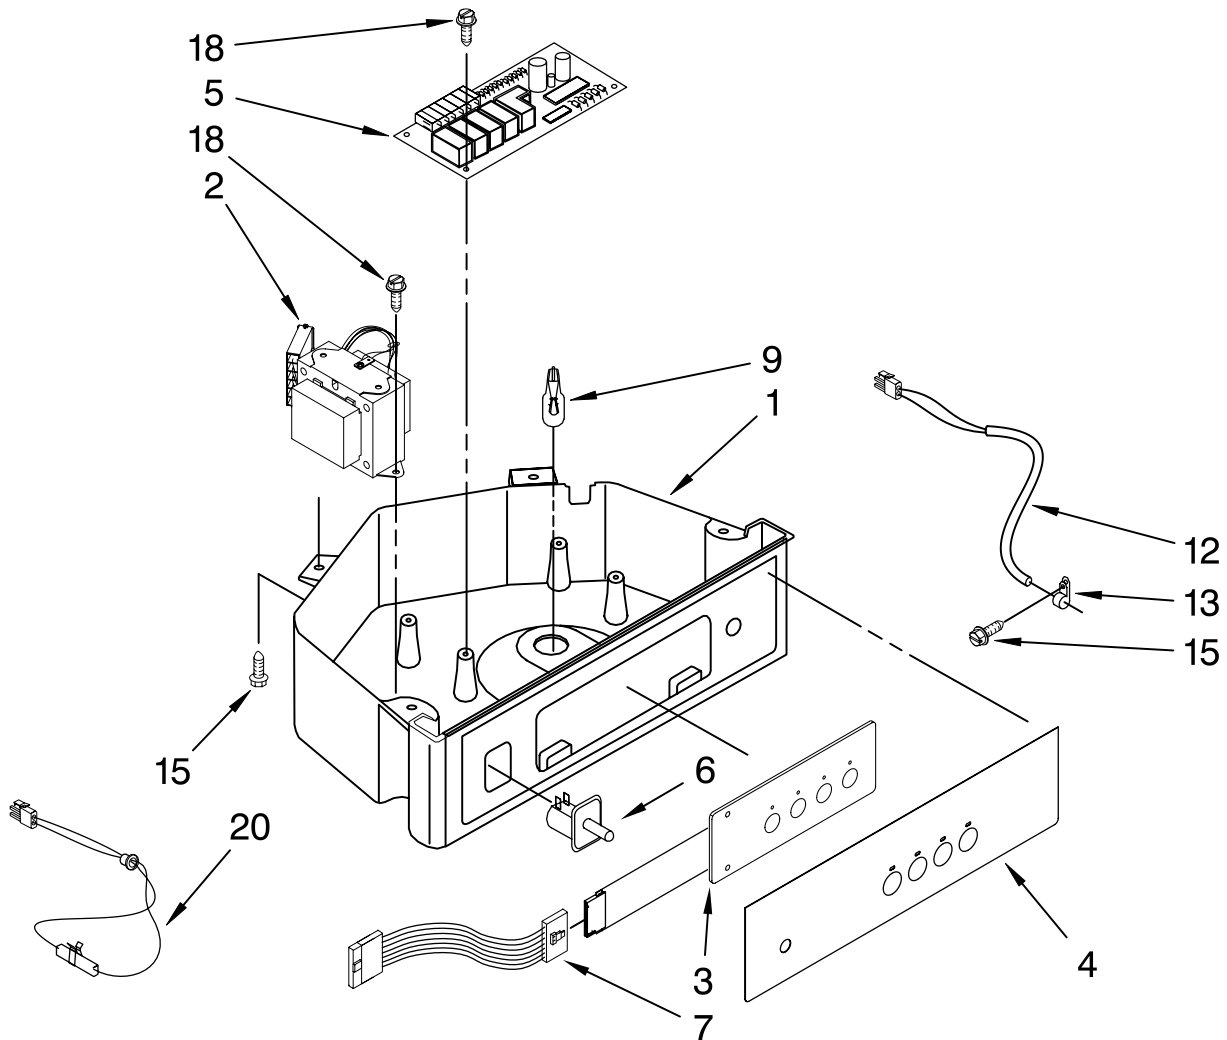

FOR ORDERING INFORMATION REFER TO PARTS PRICE LIST

EVAPORATOR, ICE CUTTER GRID AND WATER PARTS

For Models: KUIS15NRTW1, KUIS15NRTT1, KUIS15NRTB1, KUIS15NRTS1

(White) (Biscuit) (Black) (Stainless Steel)

Illus. No.	Part No.	DESCRIPTION
1	W10159841	Valve, Complete Water
2	2217286	Tube, Plastic
3	488208	Screw
4	2185523	Dispenser, Water
5	2217269	Evaporator
6	2313705	Pump, Drain
7	2313851	Tube, Reservoir Pump
8	2172593	Tube, Water Fill
9	488660	Nut, Speed
10	836667	Spacer
11	2208539	Fastener, Pushnut
12	489443	Screw
13	2185625	Reservoir, Water Slide
14	2185626	Tube
15	2313890	Hose, Overflow
16	2313604	Guide-Ice, Grid
17	2313603	Bracket, Front and Rear
18	2313602	Bracket, Side Left and Right
19	2185681	Harness, Grid
20	W10136146	Tube
21	2310169	Wire Assembly (Valve)
26	3400886	Screw
28	2313637	Grid Assembly (Complete)
29	2174754	Wire, Grid Cutter
30	2185570	Cover, Grid
31	8281228	Thumbscrew
32	2324334	Reservoir, Water
33	3400884	Screw
34	2185696	Cap, Drain
35	3400909	Nut, Push-In

FOR ORDERING INFORMATION REFER TO PARTS PRICE LIST

PUMP PARTS

For Models: KUIS15NRTW1, KUIS15NRTT1, KUIS15NRTB1, KUIS15NRTS1
 (White) (Biscuit) (Black) (Stainless Steel)

Illus. No.	Part No.	DESCRIPTION
1	2313628	Pump-Recirculating
2	3400884	Screw 8-18 X 5/8
3	2185677	Cover, Pump
4	2313844	Bracket, Connector Assembly
5	2313627	Bracket-Pump
6	2313643	Sensor-Water Level
8	2310092	Wiring Harness Main To Pump
9	2313702	Pump Assembly

FOR ORDERING INFORMATION REFER TO PARTS PRICE LIST

CONTROL PANEL PARTS

For Models: KUIS15NRTW1, KUIS15NRTT1, KUIS15NRTB1, KUIS15NRTS1
 (White) (Biscuit) (Black) (Stainless Steel)

Illus. No.	Part No.	DESCRIPTION
1	W10139127	Box, Control
2	2310139	Transformer
3	2304122	Assembly, Switch (ALSO ORDER #4)
4	2313693	Overlay
5	W10122069	Control Board
6	2149705	Switch, Plunger Grid/Light
7	2187585	Wire Assy. Active Overlay Jumper
9	745362	Bulb
12	2313633	Thermostat, Bin
13	2185825	Clamp
15	3400884	Screw
18	3400850	Screw
20	2313635	Thermister, Ice Control