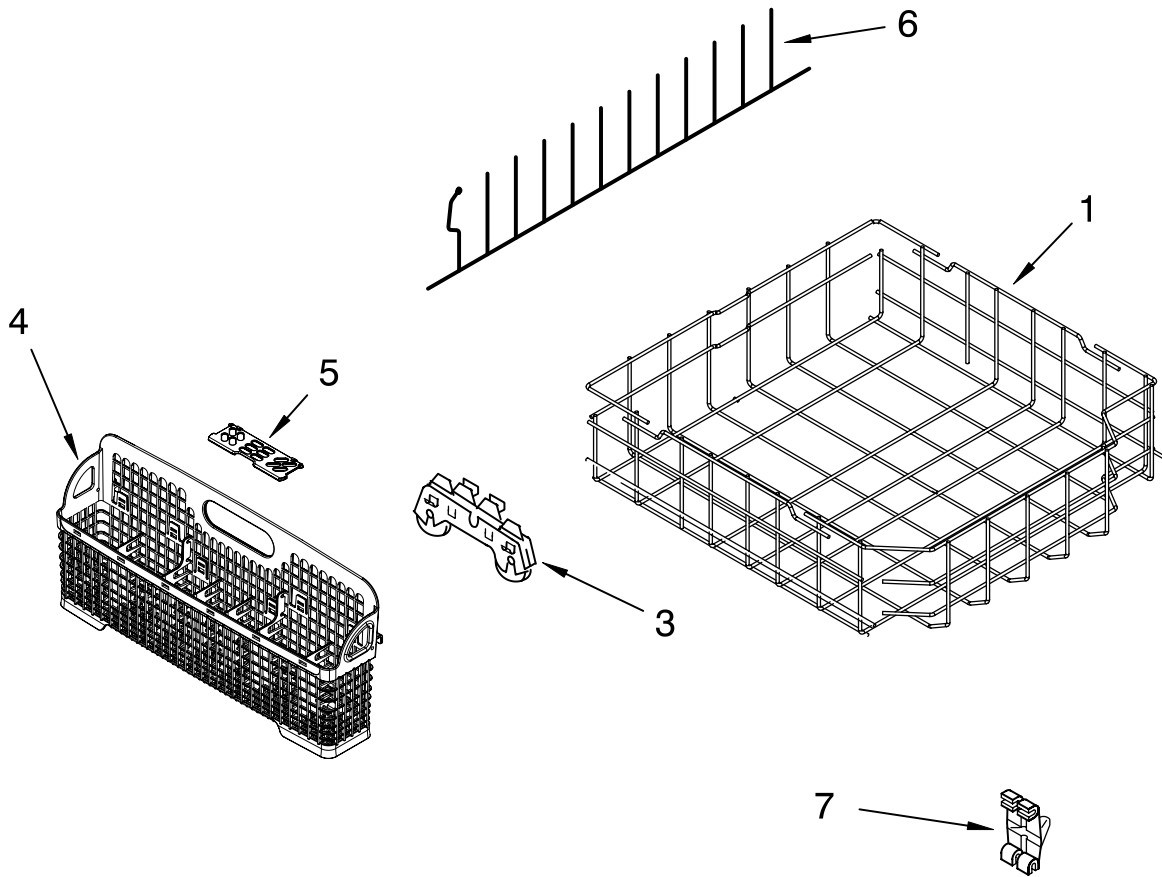

LOWER RACK PARTS

For Models: KUDC03ITBL1, KUDC03ITBS1

(Black) (Stainless)

Illus. No.	Part No.	DESCRIPTION
1	8539263	Lower Rack
3	W10082868	Wheel & Transport Assembly
4	8562043	Basket, Silverware (Includes Item 5)
5	8519662	Lid, Basket Center
6	8519589	Tinerow
7	8531314	Retainer, Tinerow

FOR ORDERING INFORMATION REFER TO PARTS PRICE LIST