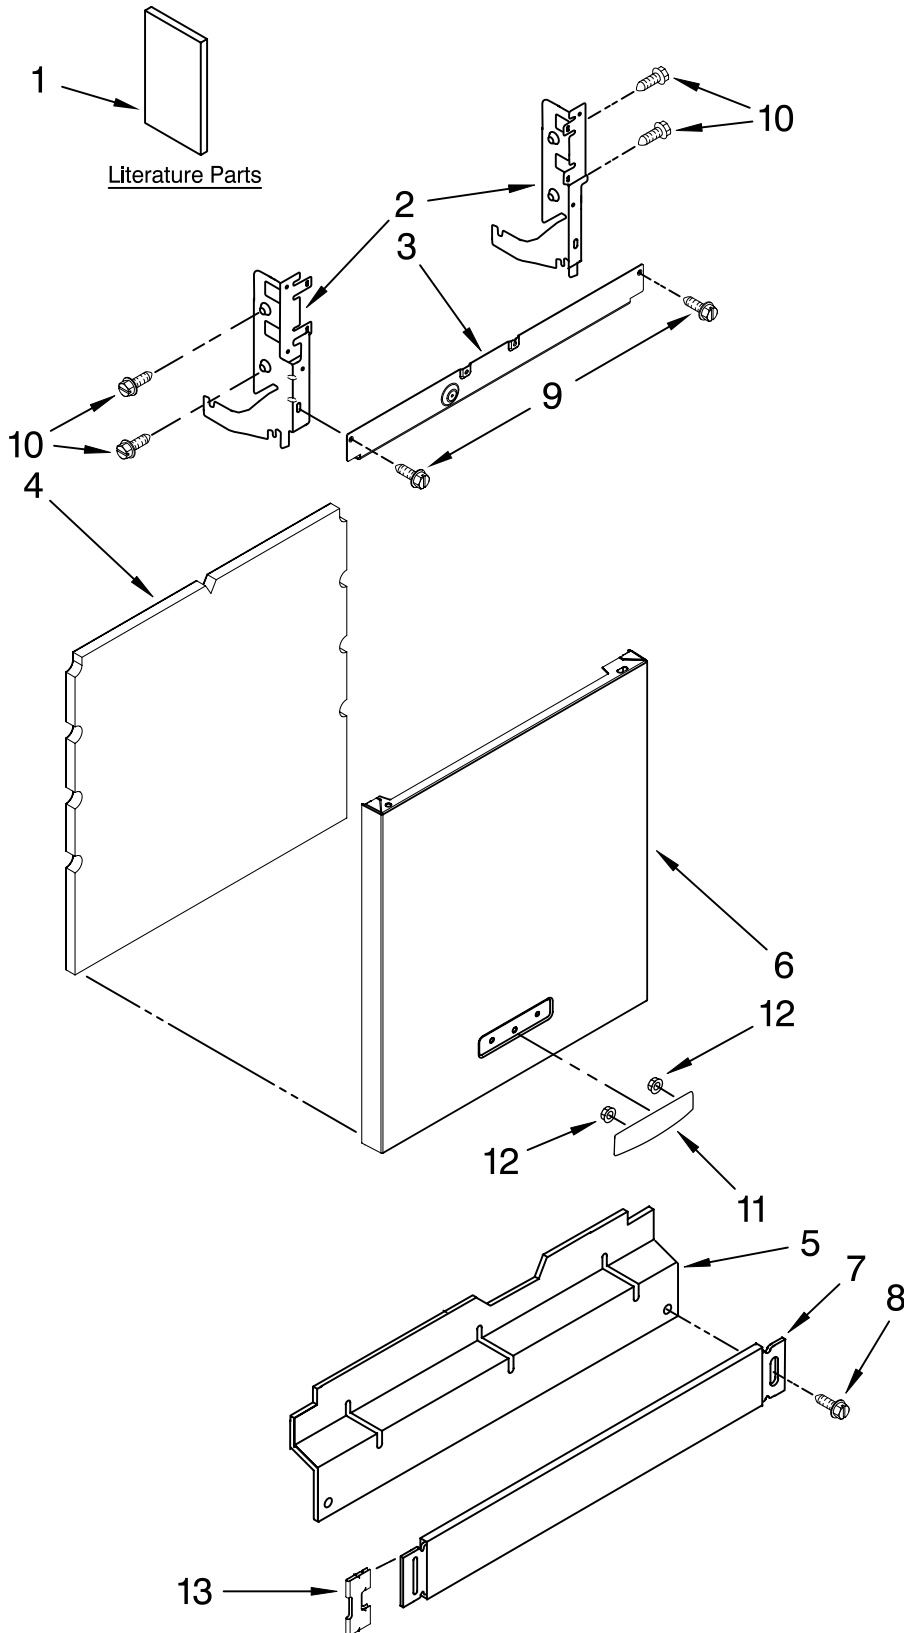

# KitchenAid® DOOR AND PANEL PARTS

For Models: KUDC03ITBL1, KUDC03ITBS1

(Black) (Stainless)

UNDERCOUNTER  
DISHWASHER

Illus. No.	Part No.	DESCRIPTION
1		Literature Parts
	W10078153	Instructions, Installation
	W10084091	Guide, Consumer Reference
	W10111124	Energy Guide
	W10084169	Guide, Use & Care
	W10082651	Tech Sheet
2		Arm, Hinge
	8534854	Left
	8534853	Right
3	8564886	Stiffener, Door
4	8542577	Insulation, Door
5		Access Panel
	8573255	Black
6		Panel, Full Front (Includes Items 4, 11 & 12)
	W10077995	Black
	W10137620	Stainless
7		Toe Panel (Includes #13)
	8573286	Black
8	302868	Screw
9	304392	Screw
10	3400071	Screw
11		Nameplate
	W10021860	Black
	W10021850	Stainless
12	2004333	Nut
13	8269016	Clip, Ground

# CONTROL PANEL PARTS

For Models: KUDC03ITBL1, KUDC03ITBS1  
(Black) (Stainless)

Illus. No.	Part No.	DESCRIPTION
1		Console Assembly (Includes Insert)
	W10084152	Black
2	8268540	Spring, Handle
3	8546546	Clip, Bi-Metal
4	3400412	Screw
5	8524471	Actuator, Latch
6	661663	Bi-Metal
8	3369051	Screw
9		Handle, Latch
	8269117	Black
10	8524476	Bolt, Latch
11	W10084142	Control, Electronic
12	8269209	Switch, Door