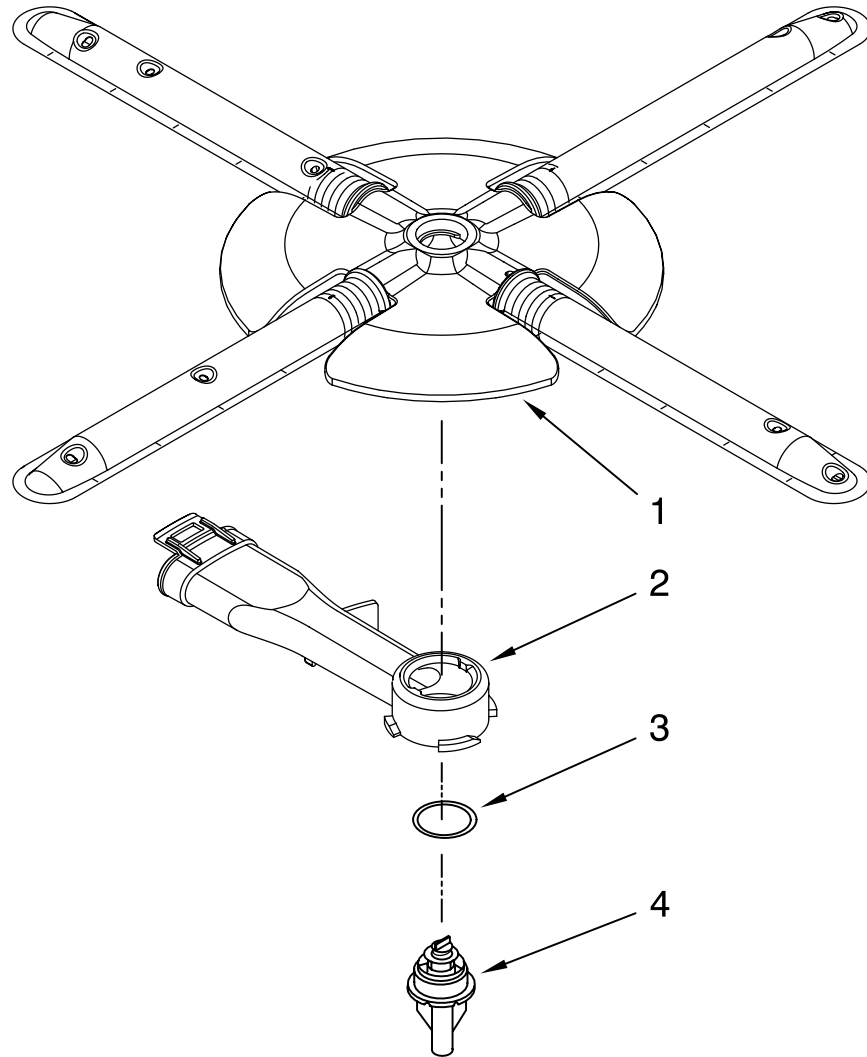

LOWER WASHARM AND STRAINER PARTS

For Models: KUDC03ITBL1, KUDC03ITBS1
(Black) (Stainless)

Illus. No.	Part No.	DESCRIPTION
1	W10077965	Wash Arm Assembly
2	W10077899	Cap, Internal Rear Feed (Also Order Item 3)
3	8268340	Seal, Sprayarm
4	W10077898	Hub, Lower Sprayarm (Also Order Item 3)

FOR ORDERING INFORMATION REFER TO PARTS PRICE LIST