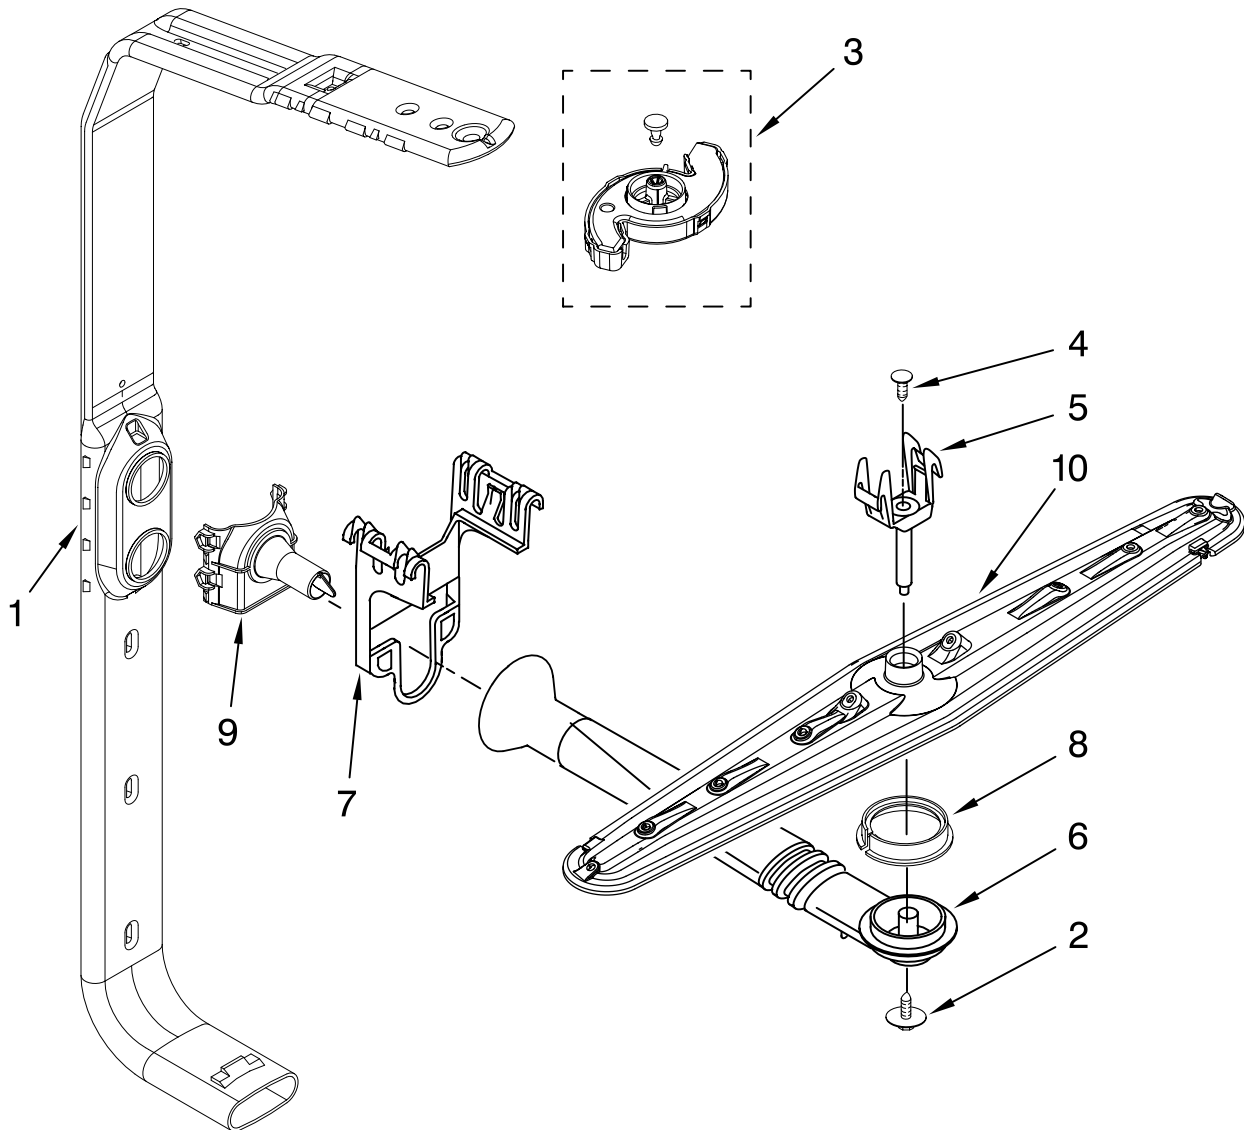

UPPER WASH AND RINSE PARTS

For Models: KUDC03ITBL1, KUDC03ITBS1

(Black) (Stainless)

Illus. No.	Part No.	DESCRIPTION
1	W10077896	Feed Tube Assembly (Also Includes Item 3)
2	8533889	Screw
3	8557720	Sprayarm, 3rd Level
4	W10118464	Cover, Screw
5	W10082867	Mount
6	W10082833	Manifold
7	W10082832	Hanger
8	8268433	Seal, Sprayarm
9	W10077923	Nozzle-Feed
10	W10082841	Sprayarm

FOR ORDERING INFORMATION REFER TO PARTS PRICE LIST