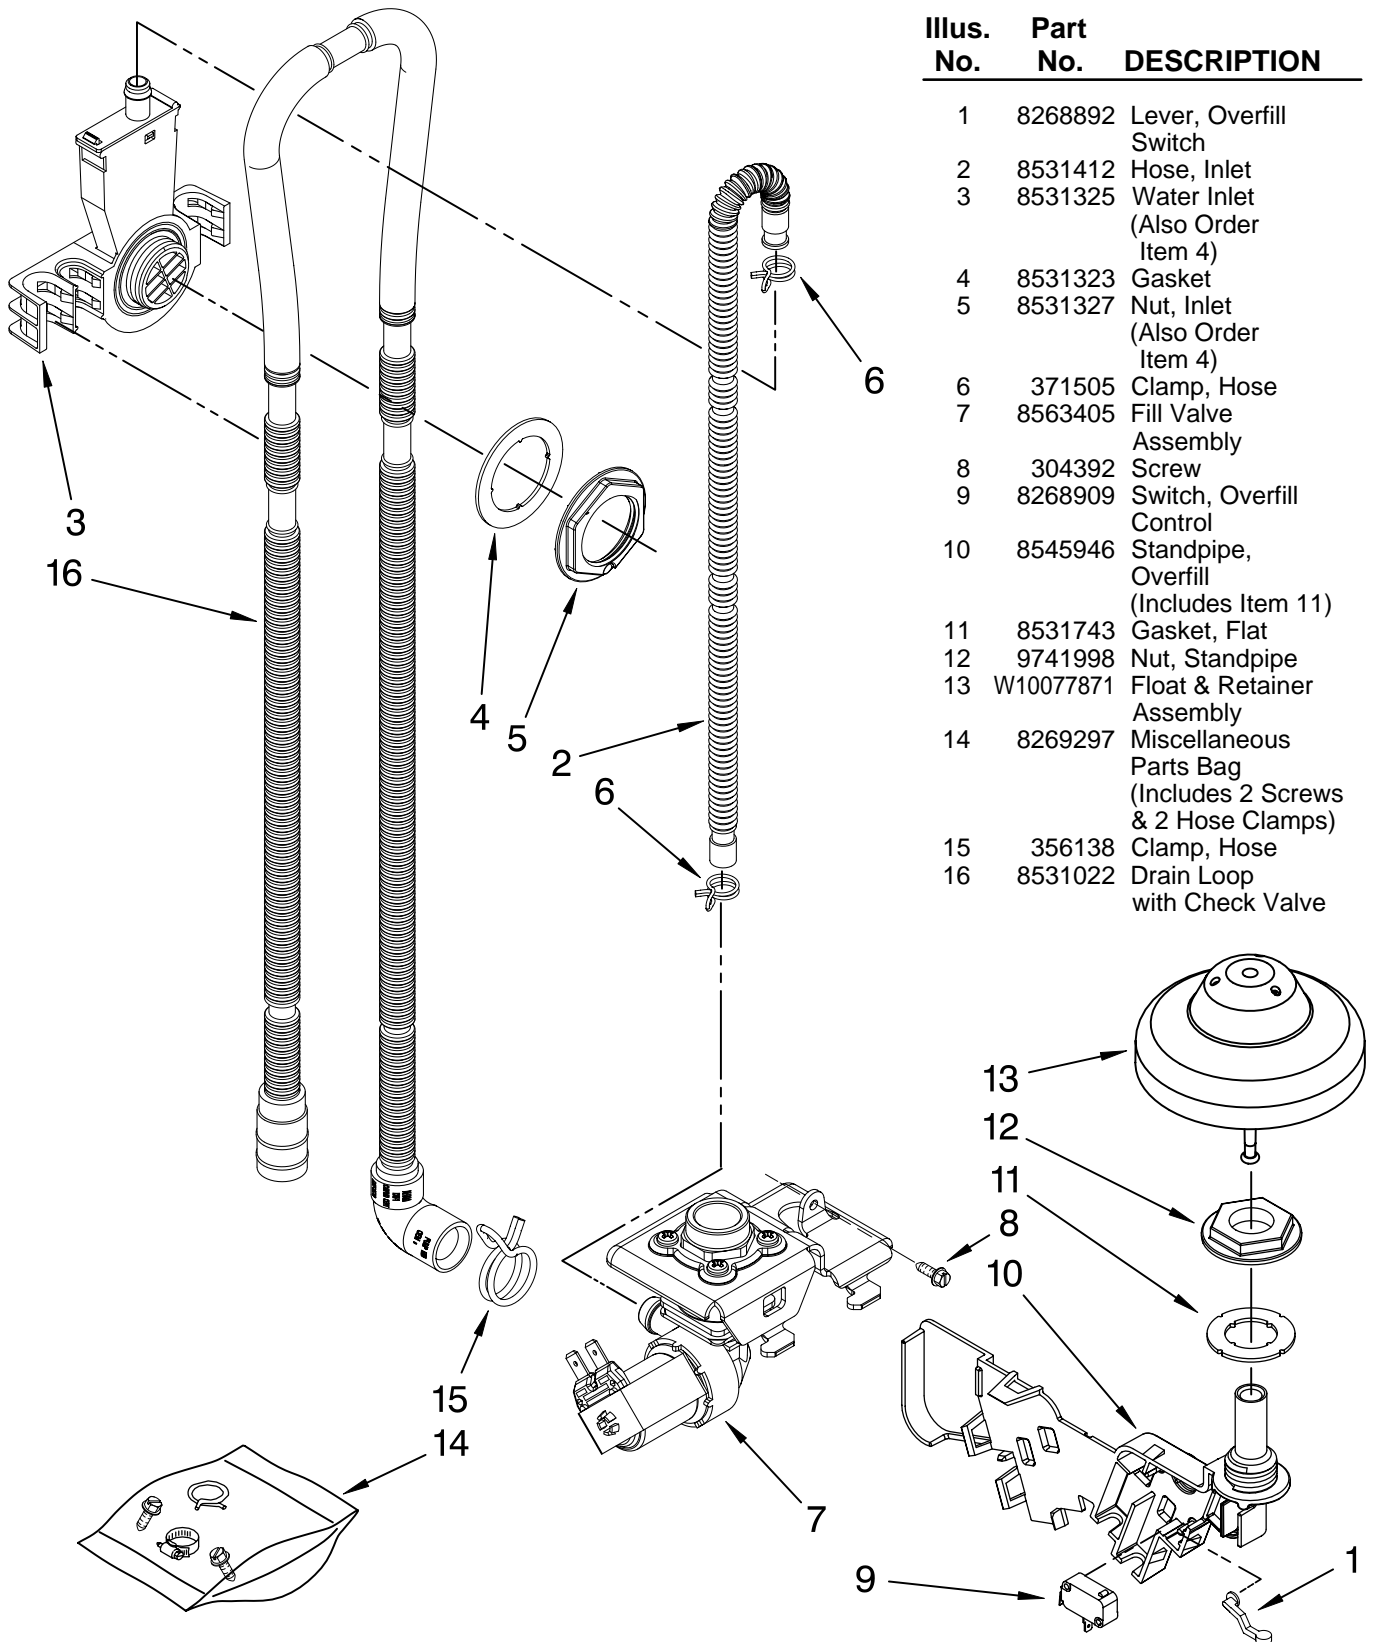

# HEATER PARTS

For Models: KUDC03ITBL1, KUDC03ITBS1  
(Black)      (Stainless)

Illus. No.	Part No.	DESCRIPTION
1	8537057	Heater Element Assembly (Also Includes Item 2)
2	717273	Washer, Heater Element
3	8268548	Nut, Heater Element
4	3400931	Retainer, Spring Grip

# FILL, DRAIN AND OVERFILL PARTS

For Models: KUDC03ITBL1, KUDC03ITBS1

(Black) (Stainless)

Illus. No.	Part No.	DESCRIPTION
1	8268892	Lever, Overflow Switch
2	8531412	Hose, Inlet
3	8531325	Water Inlet (Also Order Item 4)
4	8531323	Gasket
5	8531327	Nut, Inlet (Also Order Item 4)
6	371505	Clamp, Hose
7	8563405	Fill Valve Assembly
8	304392	Screw
9	8268909	Switch, Overflow Control
10	8545946	Standpipe, Overflow (Includes Item 11)
11	8531743	Gasket, Flat
12	9741998	Nut, Standpipe
13	W10077871	Float & Retainer Assembly
14	8269297	Miscellaneous Parts Bag (Includes 2 Screws & 2 Hose Clamps)
15	356138	Clamp, Hose
16	8531022	Drain Loop with Check Valve