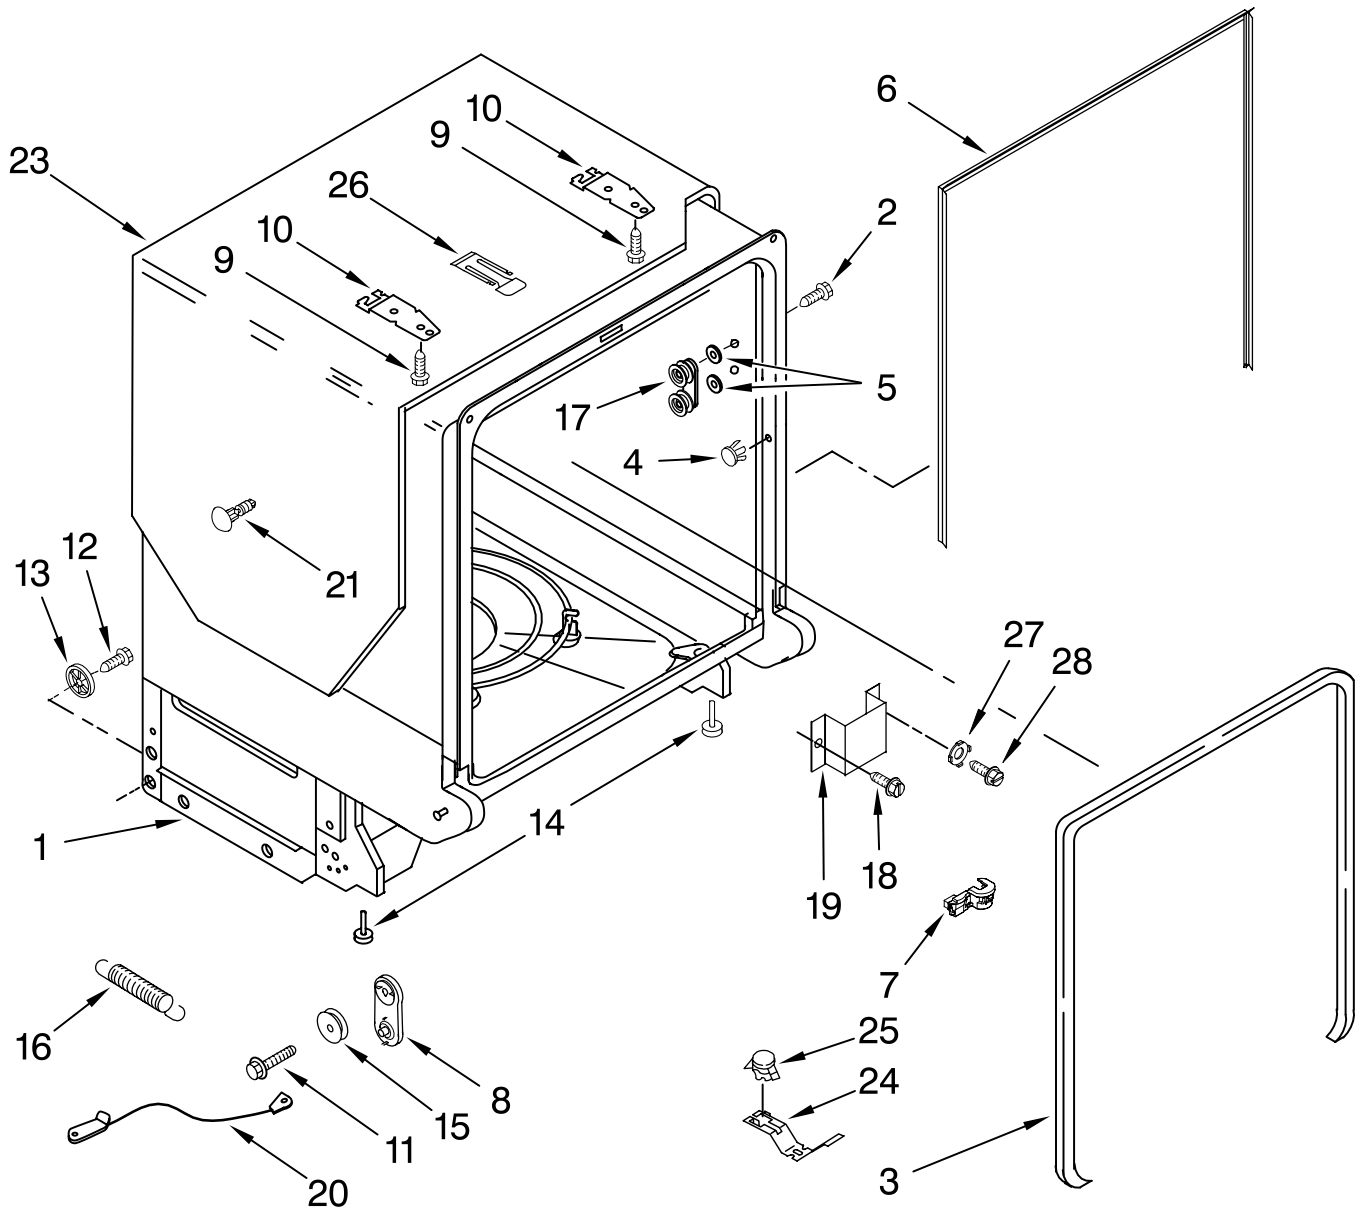

TUB AND FRAME PARTS

For Models: KUDC03ITBL1, KUDC03ITBS1

(Black) (Stainless)

FOR ORDERING INFORMATION REFER TO PARTS PRICE LIST

TUB AND FRAME PARTS

For Models: KUDC03ITBL1, KUDC03ITBS1

(Black) (Stainless)

Illus. No.	Part No.	DESCRIPTION
1	W10053090	Tub Assembly
2	3400072	Screw (8)
3	W10112096	Door Seal
4	W10082838	Plug Tub
5	9743002	Gasket, Bracket Mounting
6	8269110	Seal, Cabinet
7	8573061	Strain Relief
8	8270021	Mount, Door Balance
9	3367670	Screw
10	8269145	Bracket, Undercounter
11	3400074	Screw
12	3370389	Screw
13	8268977	Wheel Leg
14	8524584	Leveler, Leg
15	8524474	Wheel, door Balance
16	8270020	Spring, Door Balance
17	W10078083	Wheel & Mount Assembly (Also Order #5)
18	3400892	Screw
19	8268991	Cover, Terminal Box
20	8535568	Link, Door Balance
21	304666	Retainer, Push
23	8573241	Shield, Sound
24	9742648	Bracket, Thermostat
25	661566	Thermostat
26	8580309	Strike, Latch
27	3378128	Washer, Pronged Cup
28	3400014	Screw

FOR ORDERING INFORMATION REFER TO PARTS PRICE LIST