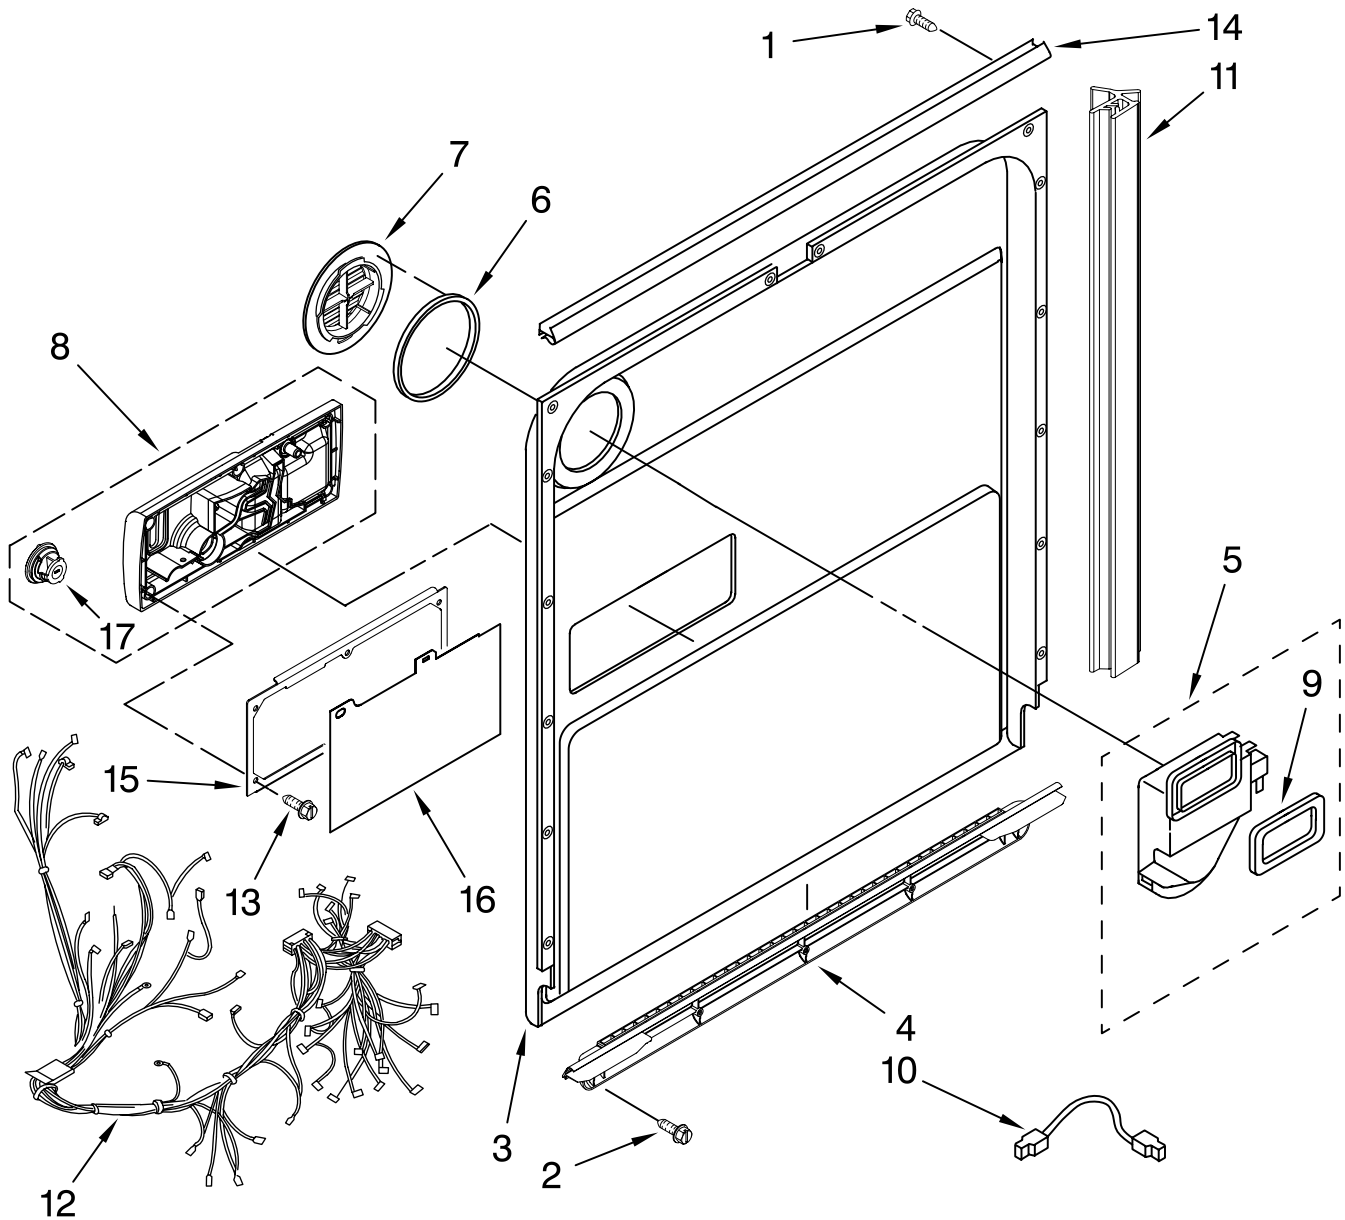

# CONTROL PANEL PARTS

For Models: KUDC03ITBL1, KUDC03ITBS1  
(Black) (Stainless)

Illus. No.	Part No.	DESCRIPTION
1		Console Assembly (Includes Insert)
	W10084152	Black
2	8268540	Spring, Handle
3	8546546	Clip, Bi-Metal
4	3400412	Screw
5	8524471	Actuator, Latch
6	661663	Bi-Metal
8	3369051	Screw
9		Handle, Latch
	8269117	Black
10	8524476	Bolt, Latch
11	W10084142	Control, Electronic
12	8269209	Switch, Door

# DOOR AND LATCH PARTS

For Models: KUDC03ITBL1, KUDC03ITBS1  
(Black) (Stainless)

Illus. No.	Part No.	DESCRIPTION	Illus. No.	Part No.	DESCRIPTION	Illus. No.	Part No.	DESCRIPTION
1	3369051	Screw, Door	6	8269259	Gasket, Vent	11	8574160	Seal, Side
2	8281217	Screw	7	W10077877	Deflector, Vent (Also Order Item 6)	12	8573176	Wiring Harness
3	8530900	Inner Door Mastic Assembly (Also Order Item 6)	8	W10077882	Dispenser, Assembly	13	8281154	Screw
4	W10077883	Inlet, Air	9	8269258	Seal, Front	14	8535660	Seal, Console/door
5	8572583	Vent Assembly (Also Order Item 6)	10	8545608	Harness, Vent Motor	15	8535637	Bracket, Dispenser
						16	8531865	Shield, Dispenser
						17	W10077881	Knob, Rinse Aid