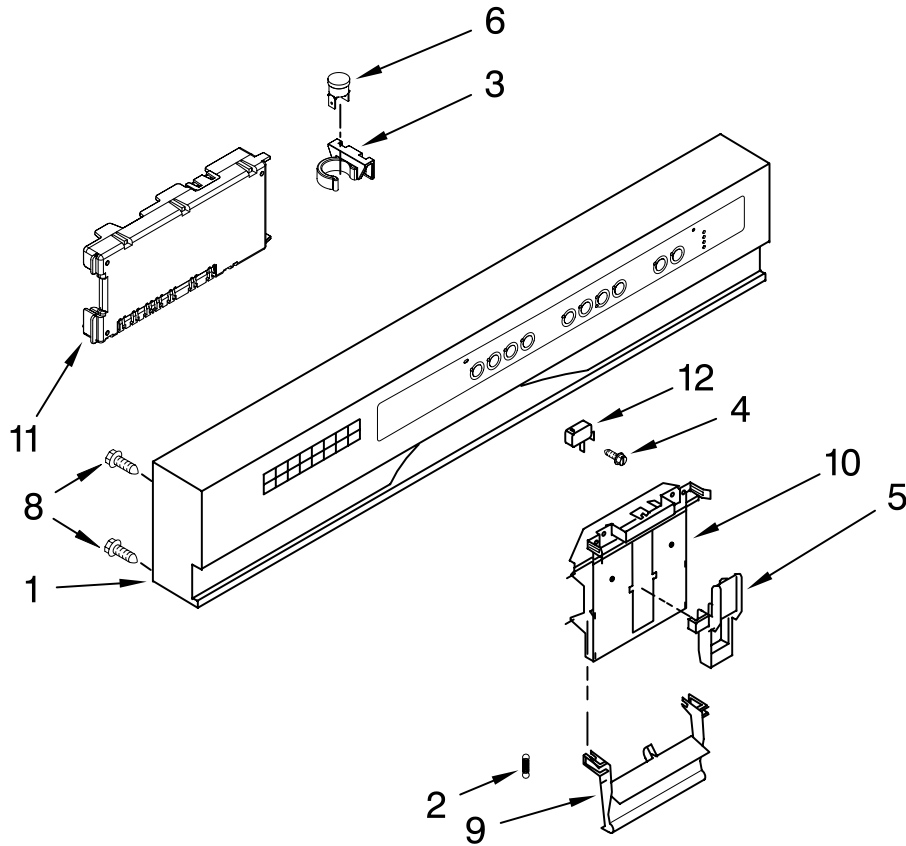

CONTROL PANEL PARTS

For Models: KUDC03ITBL1, KUDC03ITBS1
(Black) (Stainless)

Illus. No.	Part No.	DESCRIPTION
1		Console Assembly (Includes Insert)
	W10084152	Black
2	8268540	Spring, Handle
3	8546546	Clip, Bi-Metal
4	3400412	Screw
5	8524471	Actuator, Latch
6	661663	Bi-Metal
8	3369051	Screw
9		Handle, Latch
	8269117	Black
10	8524476	Bolt, Latch
11	W10084142	Control, Electronic
12	8269209	Switch, Door

FOR ORDERING INFORMATION REFER TO PARTS PRICE LIST