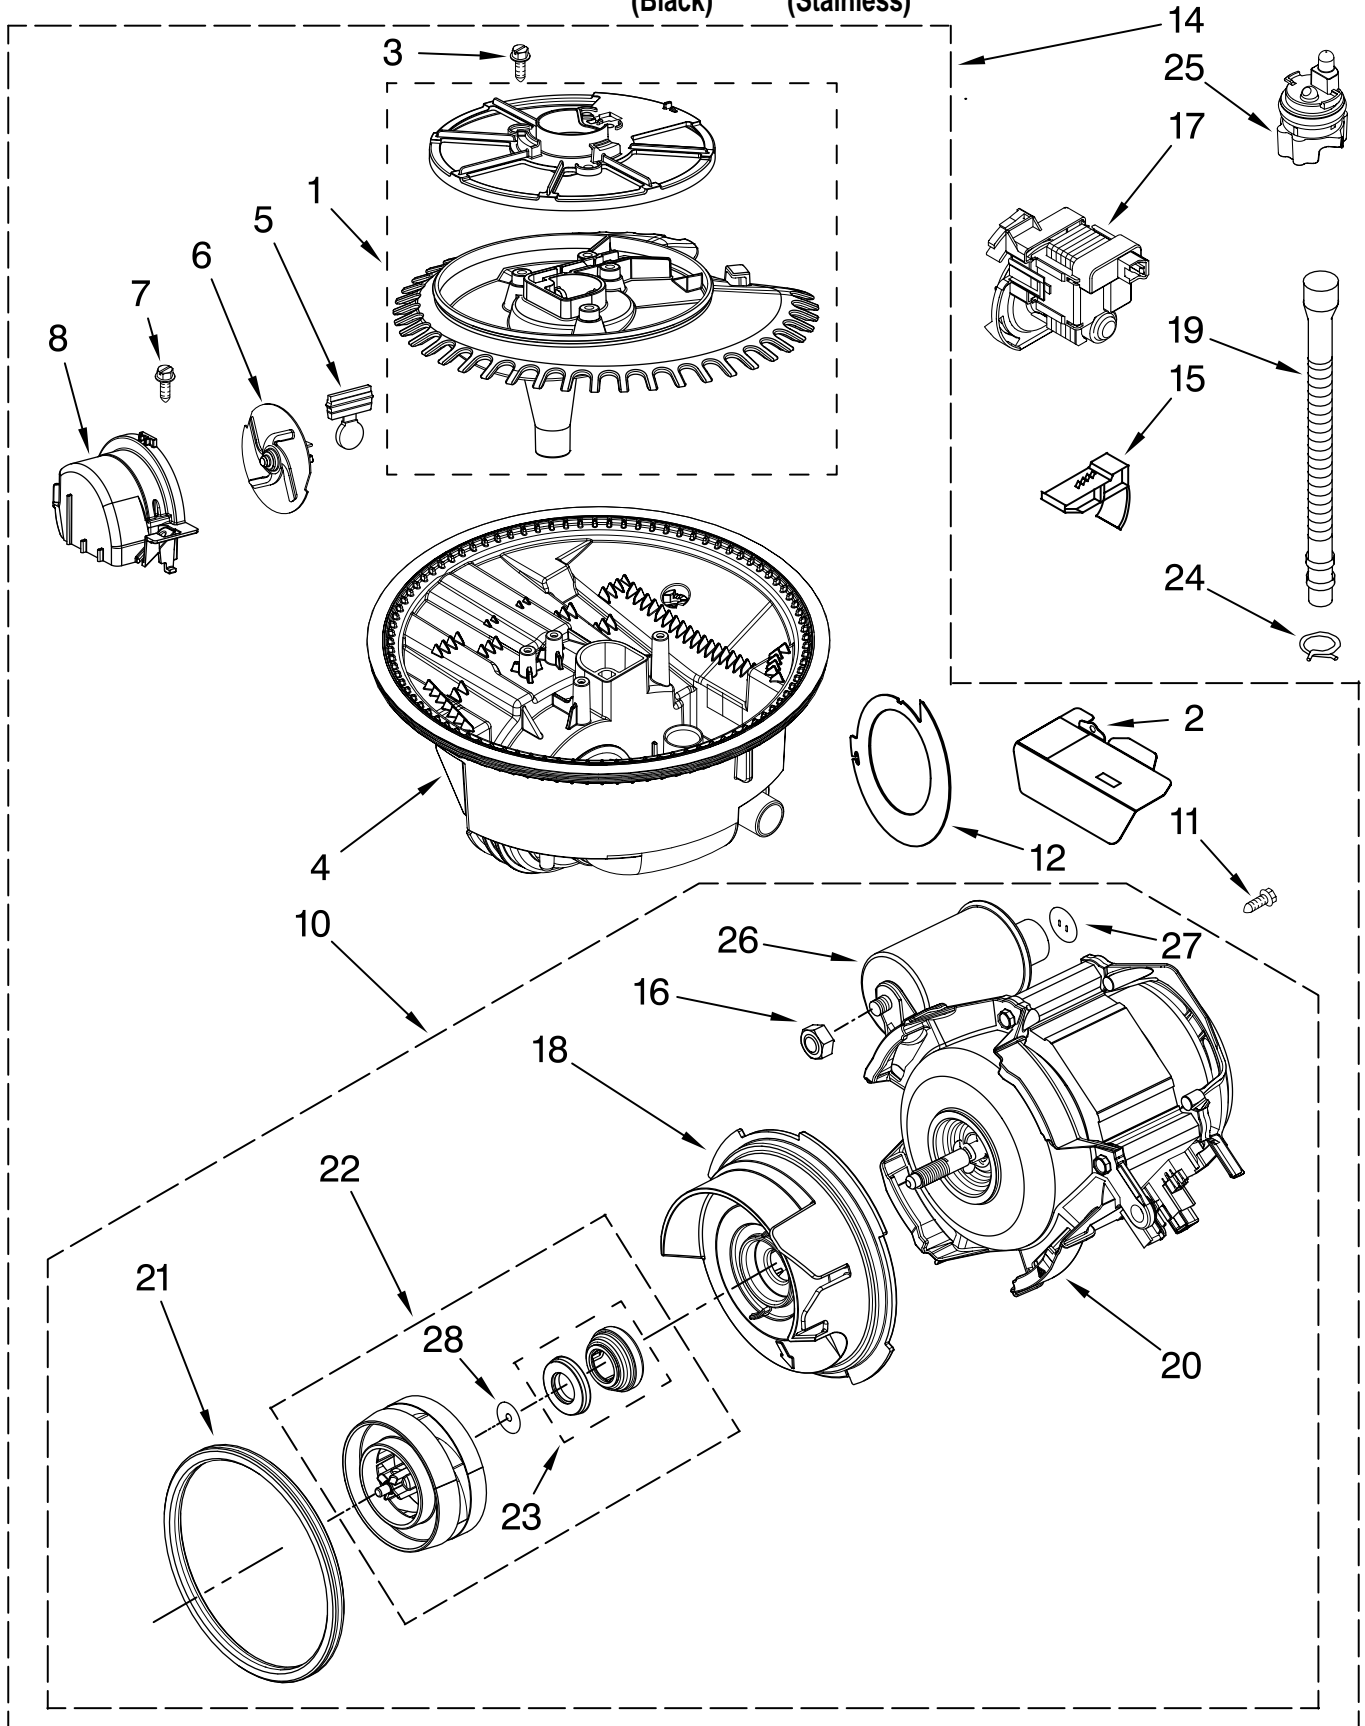

PUMP AND MOTOR PARTS

For Models: KUDC03ITBL1, KUDC03ITBS1
(Black) (Stainless)

FOR ORDERING INFORMATION REFER TO PARTS PRICE LIST

PUMP AND MOTOR PARTS

For Models: KUDC03ITBL1, KUDC03ITBS1

(Black) (Stainless)

<u>Illus. No.</u>	<u>Part No.</u>	<u>DESCRIPTION</u>
1	8534952	Accumulator Assy
2	8283527	Shield, Motor
3	3400069	Screw
4	8572618	Sump With Seal
5	8268375	Check Valve, Sump
6	W10083957	Chopper Assembly
7	9741232	Screw
8	8531857	Protector, Inlet
10	8535760	Motor Assembly
11	3400217	Screw
12	8268391	Screen, Separation
14	W10084107	Sump & Motor Assembly (Includes Item 15)
15	8269524	Tab, Sump
16	8533949	Nut
17	661662	Pump, Drain
18	8531019	Volute, Back (Also Order Items 23 & 28)
19	8269144	Hose, Drain
20	8535759	Motor
21	8268397	Seal, Volute
22	8531017	Impeller Kit
23	8268403	Face Seal Assembly (Also Order Item 28)
24	356138	Clamp, Hose
25	W10082647	Optical Water Indicator
26	8535474	Capacitor
27	8534946	Shield, Capacitor
28	8531018	Washer

FOR ORDERING INFORMATION REFER TO PARTS PRICE LIST