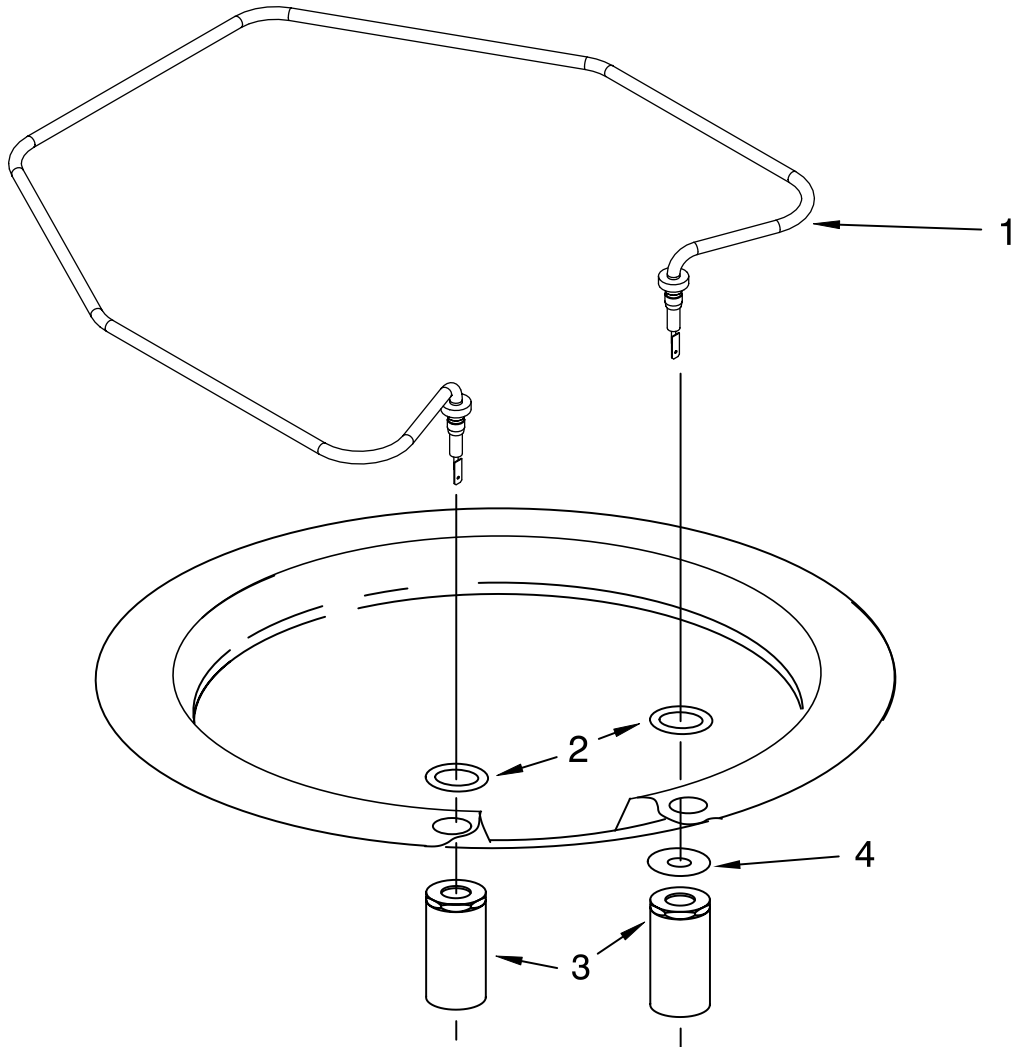

HEATER PARTS

For Models: KUDC03ITBL1, KUDC03ITBS1
(Black)   (Stainless)

Illus. No.	Part No.	DESCRIPTION
1	8537057	Heater Element Assembly (Also Includes Item 2)
2	717273	Washer, Heater Element
3	8268548	Nut, Heater Element
4	3400931	Retainer, Spring Grip

NOTE: If heater element is removed, it must be replaced.

FOR ORDERING INFORMATION REFER TO PARTS PRICE LIST