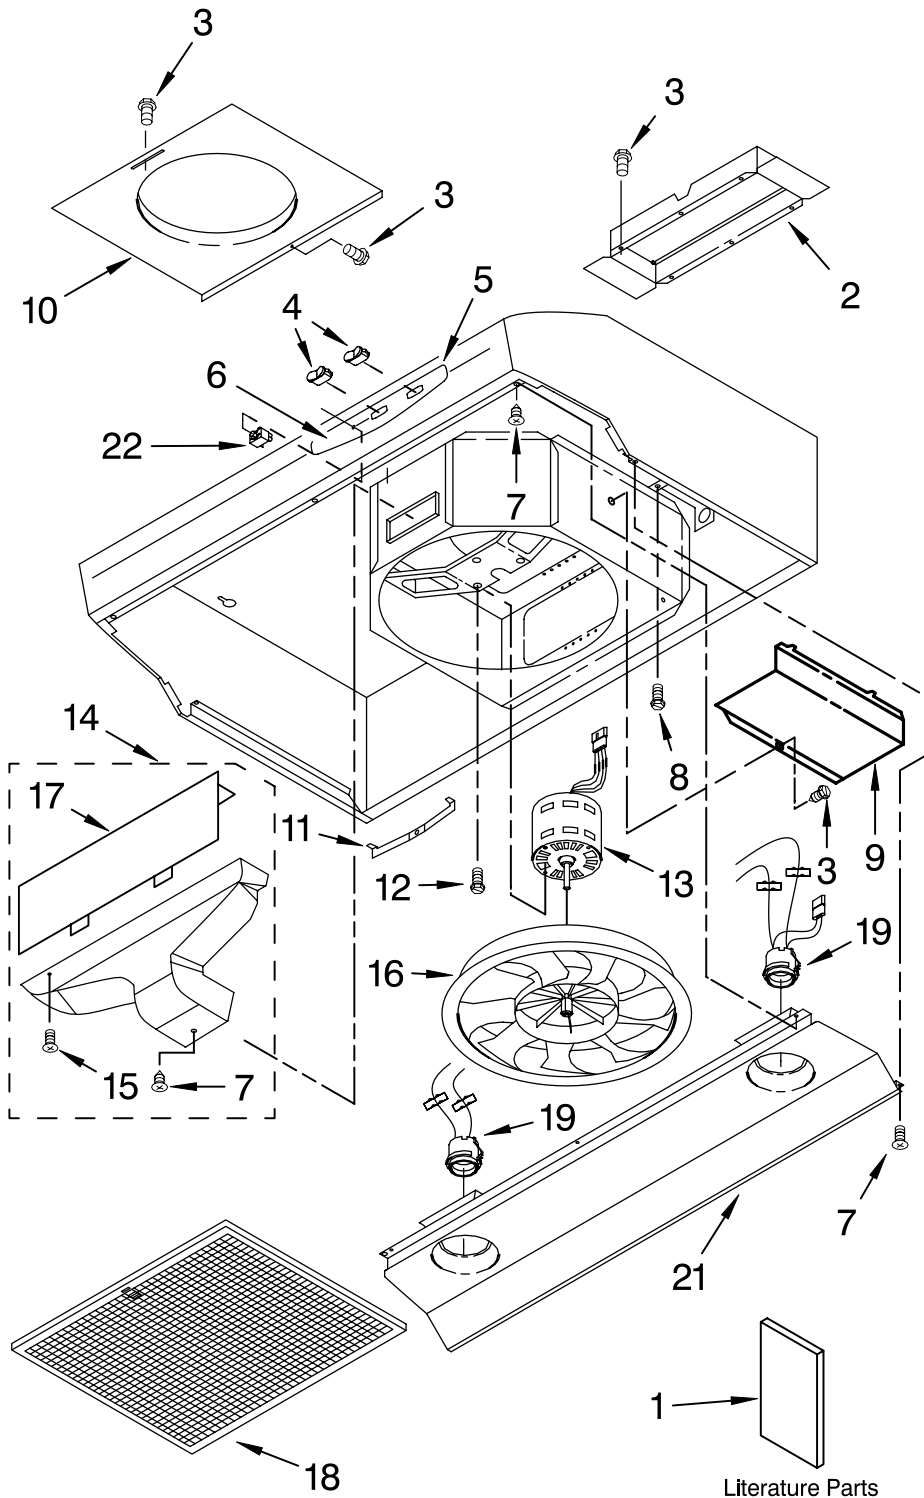

RANGE HOOD PARTS

For Model: GZ5730XRQ0, GZ5730XRS0, GZ5730XRT0, GZ5730XRB0
 GZ5736XRQ0, GZ5736XRS0, GZ5736XRT0, GZ5736XRB0
 (Designer White) (Stainless Steel) (Biscuit) (Black)

Illus. No.	Part No.	DESCRIPTION
1		Literature Parts
	9761370	Instruct, Install
2	8189870	Damper
3	8189871	Screw, #8-18 x 1/4
4		Switch, Rocker (2 in package)
	8189872	White
	8189873	Black
	8189874	Biscuit
5		Nameplate
	8189875	White
	8189876	Stainless
	8189877	Biscuit
	8189878	Black
6	8189879	Lens
7	8189880	Screw (2 Pack)
8	8189881	Screw, Ground
9	8189882	Cover, Wiring
10	8189869	Plate, Duct 7"
11	8189883	Spring, Filter
12	8189884	Screw, Motor Mtg
13	8189885	Motor w/Hardware
14	8191051	Chute, Air
15	8189887	Screw, #8 x 1/2
16	8190791	Blade, Fan Incl Hitch Pin Part 8190208
17	8191052	Baffle
18		Filter (2 per bag)
	8189889	30" Models
	8189890	36" Models
19	8189891	Harness, Lamp
21		Panel, Light
	8189893	White 30"
	8189897	Stainless 30"
	8189899	Biscuit 30"
	8189895	Black 30"
	8189894	White 36"
	8189898	Stainless 36"
	8189900	Biscuit 36"
	8189896	Black 36"
22	8189901	Light, Indicator

Miscellaneous

8189902	Light Diode Assy
8189903	Harness, Main Filter, Non-Ducted (2 per bag)
4396291	30" Model
4396292	36" Model

FOR ORDERING INFORMATION REFER TO PARTS PRICE LIST