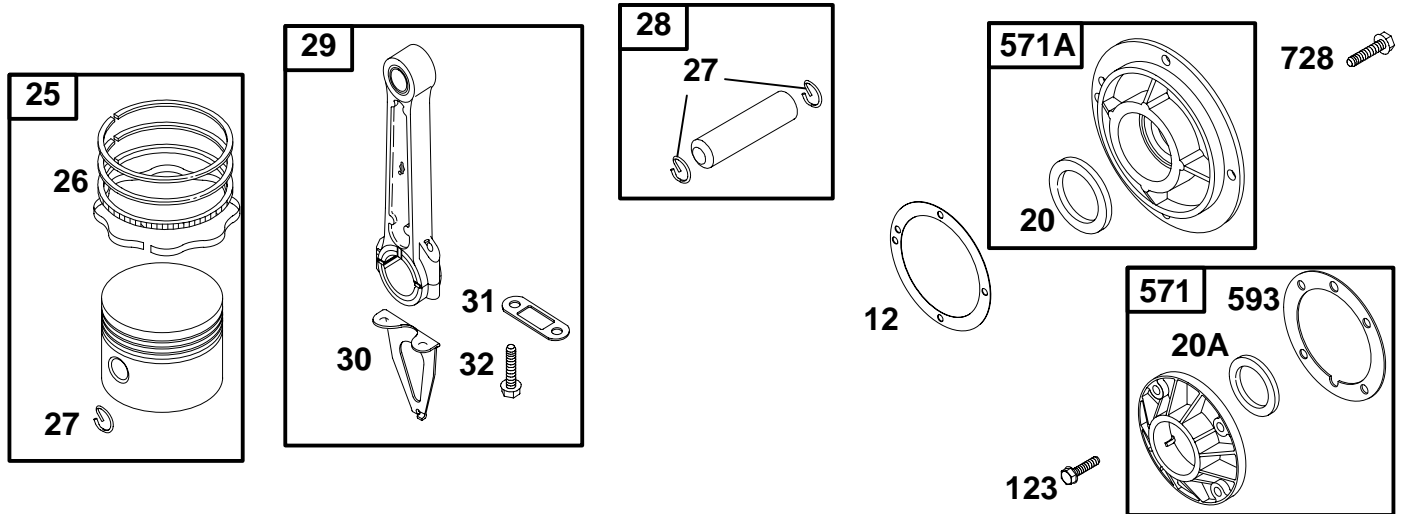

REF. NO.	PART NO.	DESCRIPTION	REF. NO.	PART NO.	DESCRIPTION	REF. NO.	PART NO.	DESCRIPTION
12	★270789	Gasket-Bearing Support	27	68546	Lock-Piston Pin	571A	291665	Support-Bearing (Ball Bearing)
20	★291675	Seal-Oil	28	298401	Pin-Piston (Standard)			Note
20A	★391086	Seal-Oil			294681 Pin-Piston (.005" O.S.)			291283 Support-Bearing (Plain Bearing)
25	294676	Piston Assembly (Standard)	29	298400	Rod-Connecting (Standard)			Used on Type No(s). 1143.
		Note			390304 Rod-Conn. (.020" Undersize)			291710 Support-Bearing (Ball Bearing)
		294677 Piston Assy. (.010" O.S.)	30	220805	Dipper-Conn. Rod			Used on Type No(s). 0631, 0634, 0638, 0651, 1136, 1144, 1145, 1146, 1153, 1155.
		294678 Piston Assy. (.020" O.S.)	31	22946	Lock-Rod Screw	593	★27349	Gasket-Bearing Support (.020" Thick)
		294679 Piston Assy. (.030" O.S.)	32	230557	Screw-Conn. Rod			Note
26	292100	Ring Set (Standard)	123	93415	Screw-Hex.			★27374 Gasket-Bearing Support (.005" Thick)
		Note	571	291672	Support-Bearing			★27375 Gasket-Bearing Support (.009" Thick)
		298746 Ring Set (Chrome Standard)			291662 Support-Bearing	728	94627	Screw-Hex.
		292101 Ring Set (.010" O.S.)			Used on Type No(s). 1143.			
		292102 Ring Set (.020" O.S.)						
		292103 Ring Set (.030" O.S.)						

★ Included in Gasket Set—See Ref. No. 291728.

● Included in Carburetor Kit—Part No. 395670.