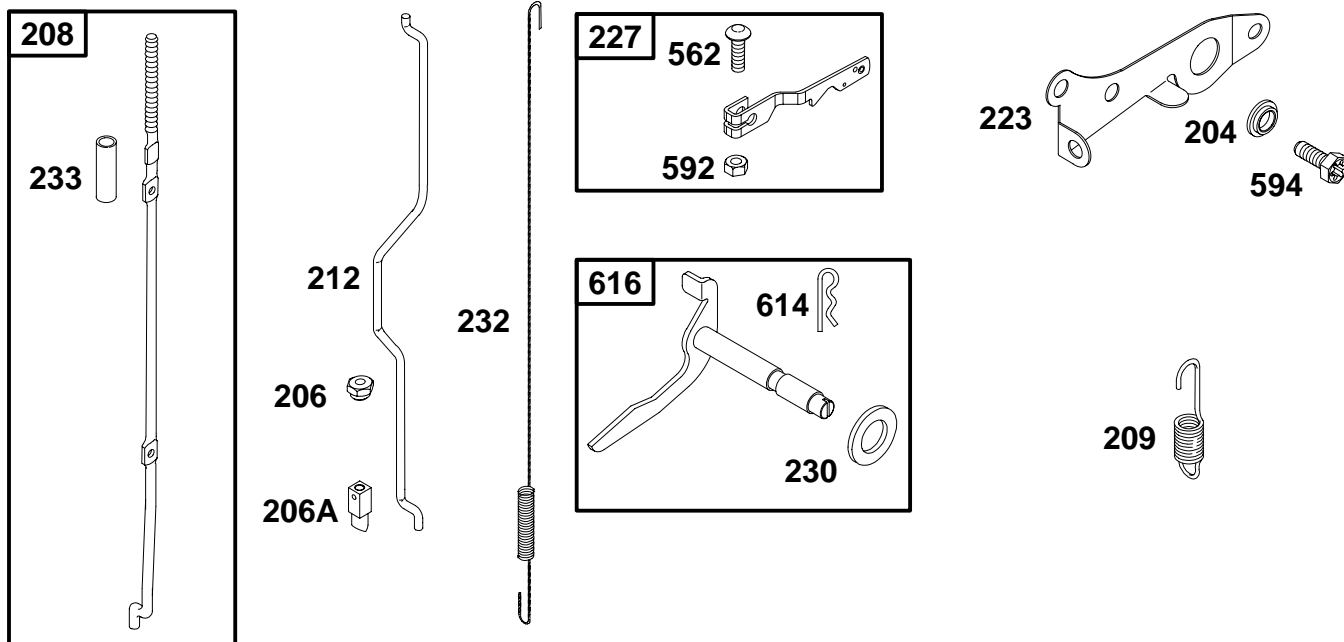

# 233400 to 233499

REF. NO.	PART NO.	DESCRIPTION	REF. NO.	PART NO.	DESCRIPTION	REF. NO.	PART NO.	DESCRIPTION
90	293950	Carburetor	99	26157	Spring-Friction	113	●395208	Nozzle-Carburetor
		<b>Note</b>	100	212904	Stop-Throttle	114	●68667	Gasket-Nozzle
	292106	Carburetor	101	93043	Pin-Shaft	118	●99525	Valve-High Speed
		Used on Type No(s).	102	●27034	Gasket-Carb. Body			<b>Note</b>
		0638, 0643, 0647,	103	99333	Float-Carburetor			391213 Valve-High
		0648, 0650, 0652,	104	●230896	Pin-Float Hinge			Speed
		1131, 1135, 1137,	105	●394681	Kit-Needle Seat			Used on Type No(s).
		1146, 1149, 1150,			<b>Note</b>			0638, 0643, 0647,
		2027, 2031, 2527,		394682	Kit-Needle			0648, 0650, 0652,
		2531.			Seat			1131, 1135, 1137,
91	291655	Body Assembly-Upper	107	89915	Body Assy.-Lower			1146, 1149, 1150,
93	23108	Bushing-Throttle Shaft	108	62872	Valve-Choke			2027, 2031, 2527,
94	●292681	Valve-Idle Adjustment	109	89531	Shaft-Choke			2531.
95	93499	Screw-Choke/Throttle	110	224026	Washer-Flat	119	94152	Screw-Torx® Hex.
96	223370	Valve-Throttle	111	26155	Spring-Friction	158	27590	Filter-Carburetor
97	291300	Shaft-Throttle	112	23123	Screw-Shoulder			Drain
98	91920	Screw-Slotted						

# 233400 to 233499

REF. NO.	PART NO.	DESCRIPTION	REF. NO.	PART NO.	DESCRIPTION	REF. NO.	PART NO.	DESCRIPTION
204	23849	Collar-Bell Crank	227	291365	Lever-Governor	230	22826	Washer-Flat
206	93422	Nut-Hex.			<b>Note</b>	232	260584	Spring-Link
206A	21772	Nut-Governor Adjusting			298399 Lever-Gov. Used on Type No(s). 1111, 1133, 1136, 1164, 1170, 2520, 2528, 2561, 2580.	233	93879	Spacer
208	393613	Rod-Gov. Control				562	92613	Bolt-Governor Lever
209	26764	Spring-Governor				592	231082	Nut-Hex.
212	26725	Link-Throttle				594	94905	Screw-Torx® Hex.
223	22814	Crank-Bell (Furnished by Equip. Manufacturer.) Used on Type No(s). 0533, 0640.				614	93306	Pin-Cotter
						616	291364	Crank-Governor