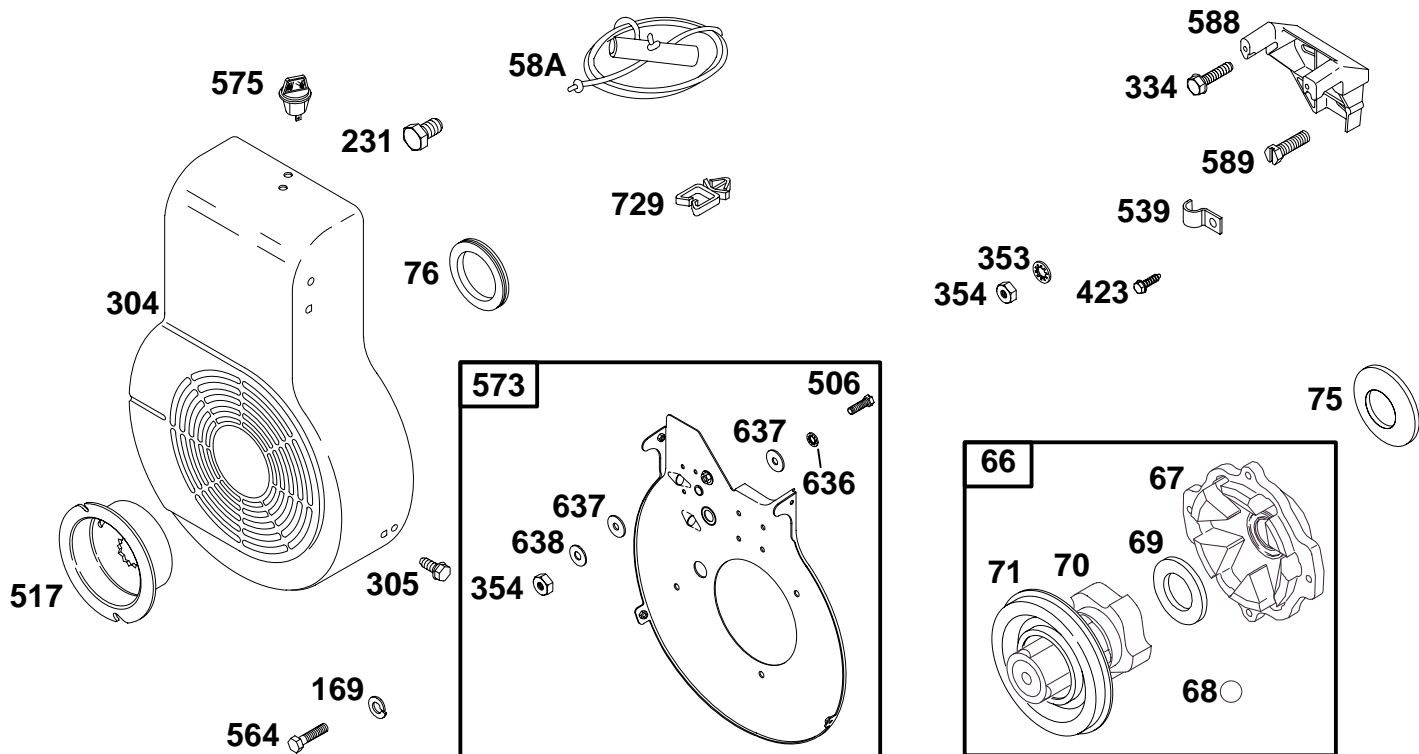

233400 to 233499

REF. NO.	PART NO.	DESCRIPTION	REF. NO.	PART NO.	DESCRIPTION	REF. NO.	PART NO.	DESCRIPTION
37	223264	Guard-Flywheel Used on Type No(s). 1139, 1156, 1162.	304	291407	Housing-Blower Note 294698 Housing-Blower	353	92791	Washer-Lock
58A	69932	Rope-Starter			Used on Type No(s). 0533, 1130, 1147.	354	90576	Nut-Hex.
66	393127	Clutch-Starter			297766 Housing-Blower	423	93410	Screw-Hex.
67	261455	Housing-Clutch			Used on Type No(s). 0641, 1142.	506	90072	Screw-Slotted
68	63770	Ball-Clutch			392343 Housing-Blower	517	22809	Pulley-Rope Starter
69	66718	Washer			(Low Profile)	539	221340	Clamp-Ignition Cable
70	298799	Ratchet-Clutch				564	92980	Screw-Hex.
71	394506	Cover-Ratchet	305	94786	Screw-Hex.	573	298159	Plate-Back
75	222511	Washer-Flywheel	334	94731	Screw-Hex.	575	396691	Switch-Rotary
76	68238	Seal				588	211440	Bracket-Armature
169	90832	Washer-Lock				589	93473	Screw-Hex.
231	93042	Screw-Hex.				636	92864	Washer-Lock
						637	66154	Washer-Fiber
						638	26404	Washer-Flat
						729	280590	Clip-Wire

★ Included in Gasket Set-See Ref. No. 291728.

● Included in Carburetor Kit-Part No. 395670.