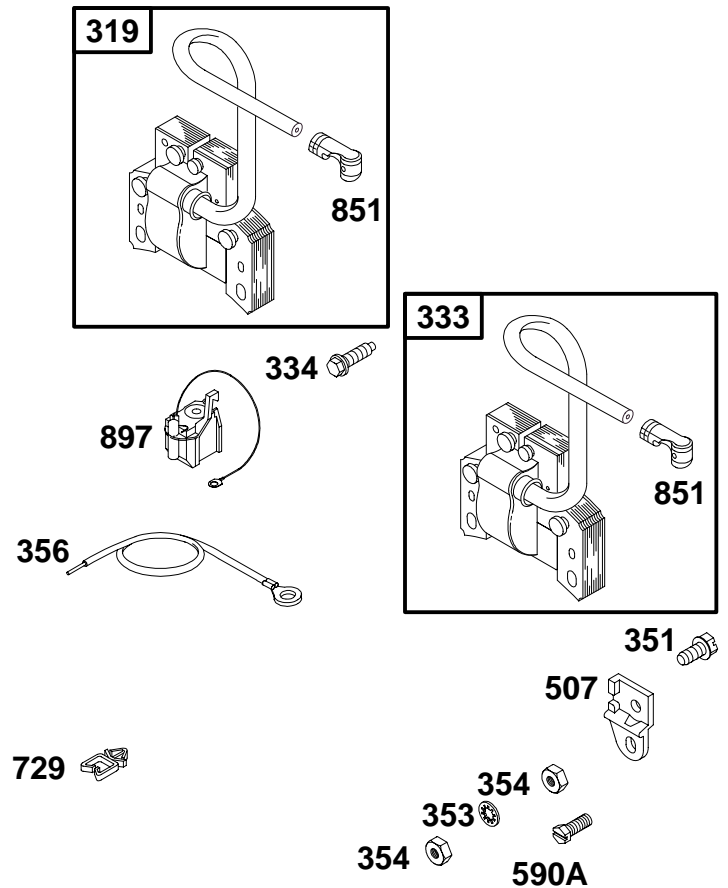

REF. NO.	PART NO.	DESCRIPTION	REF. NO.	PART NO.	DESCRIPTION	REF. NO.	PART NO.	DESCRIPTION
319	395326	Armature-Magneto (MAGNETRON® Ignition)	346	93400	Screw-Slotted	521	291508	Shielding-Cable
		(Without Module)	351	93064	Screw-Hex.	590A	93226	Screw-Slotted Hex.
333	398811	Armature-Magneto	353	92791	Washer-Lock	639	★270176	Gasket-Breaker Box
334	94731	Screw-Hex.	354	90576	Nut-Hex.	654	230783	Nut-Lock
339	298185	Breaker-Ignition	356	398808	Wire-Stop	729	280590	Clip-Wire
340	26018	Spring-Breaker Arm	451	90364	Washer-Lock	851	493880	Terminal-Cable
343	298060	Condenser	506	90200	Screw-Slotted	892A	221976	Switch-Stop
345	211327	Cover-Breaker	507	280380	Insulator	897	394970	MAGNETRON® Ignition Kit
			507A	66895	Insulator			

★ Included in Gasket Set—See Ref. No. 291728.

● Included in Carburetor Kit—Part No. 395670.