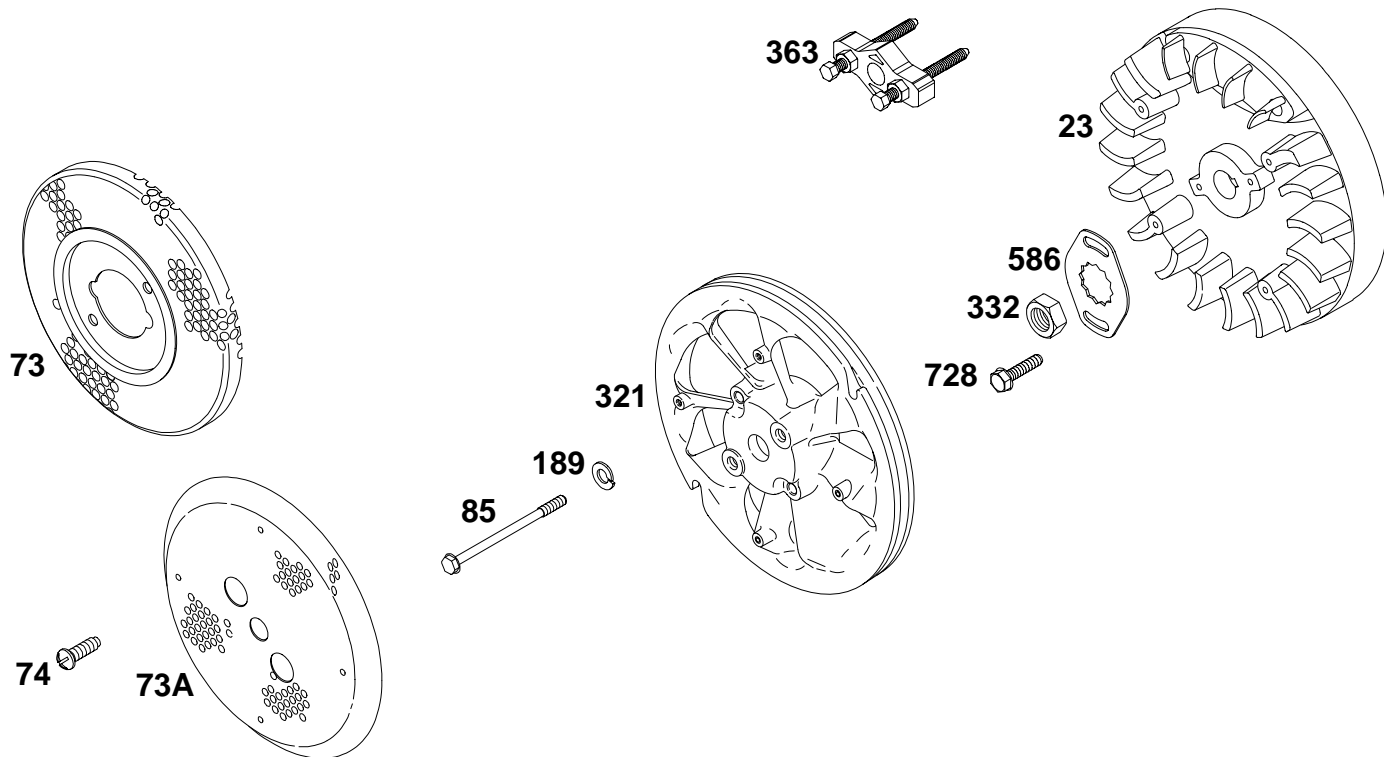

233400 to 233499

REF. NO.	PART NO.	DESCRIPTION	REF. NO.	PART NO.	DESCRIPTION	REF. NO.	PART NO.	DESCRIPTION
23	395250	Flywheel	73	392349	Screen-Rotating	321	211555	Fan-Booster
		Note	73A	221851	Screen-Rotating	332	230674	Nut-Flywheel
		391116 Flywheel	74	94626	Screw-Phillips	363	19203	Flywheel Puller
		Used on Type No(s).	85	91386	Screw-Hex.	586	22906	Locknut
		0652.	189	90366	Washer-Lock	728	94627	Screw-Hex.
		298975 Flywheel						
		(Used with Breaker						
		and Condenser.)						

★ Included in Gasket Set—See Ref. No. 291728.

● Included in Carburetor Kit—Part No. 395670.