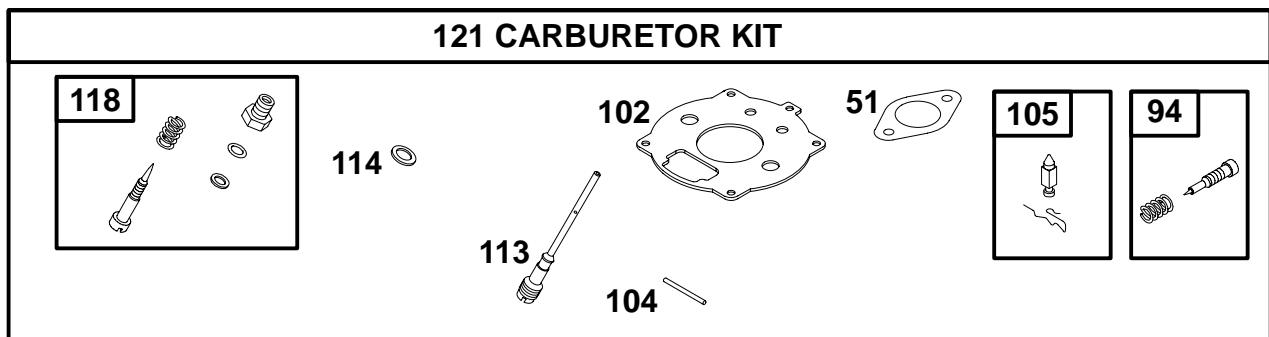

REF. NO.	PART NO.	DESCRIPTION	REF. NO.	PART NO.	DESCRIPTION	REF. NO.	PART NO.	DESCRIPTION
3	★299819	Seal—Oil	104	●230896	Pin—Float Hinge	593	★27349	Gasket—Bearing Support (.020" Thick)
7	★272165	Gasket—Cylinder Head	105	●394681	Valve—Needle			Note
9	★27803	Gasket—Breather	113	●395208	Nozzle—Carburetor			★27374 Gasket—Bearing Support (.005" Thick)
12	★270789	Gasket—Cover	114	●68667	Gasket—Nozzle			★27375 Gasket—Bearing Support
20	★291675	Seal—Oil	118	●99525	Valve—High Speed	639	★270176	Gasket—Breaker Box
20A	★391086	Seal—Oil	121	395670	Carburetor Kit	883	★272293	Gasket—Exhaust
51	★270267	Gasket—Intake	245	★68477	Gasket—Bowl			
51A	★27381	Gasket—Intake	358	291728	Gasket Set			
94	●292681	Valve—Idle Adjustment	569	★27351	Gasket—Base			
102	●27034	Gasket—Carb. Body						

★ Included in Gasket Set—See Ref. No. 291728.

● Included in Carburetor Kit—Part No. 395670.