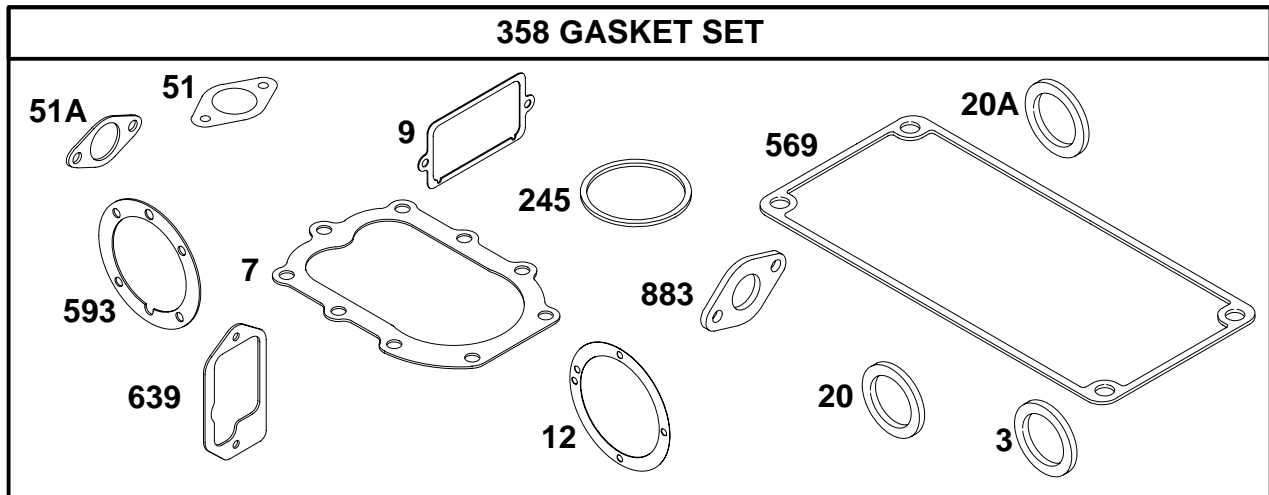

REF. NO.	PART NO.	DESCRIPTION	REF. NO.	PART NO.	DESCRIPTION	REF. NO.	PART NO.	DESCRIPTION
3	★299819	Seal—Oil	104	●230896	Pin—Float Hinge	593	★27349	Gasket—Bearing Support (.020" Thick)
7	★272165	Gasket—Cylinder Head	105	●394681	Valve—Needle			Note
9	★27803	Gasket—Breather	113	●395208	Nozzle—Carburetor			★27374 Gasket—Bearing Support (.005" Thick)
12	★270789	Gasket—Cover	114	●68667	Gasket—Nozzle			★27375 Gasket—Bearing Support
20	★291675	Seal—Oil	118	●99525	Valve—High Speed	639	★270176	Gasket—Breaker Box
20A	★391086	Seal—Oil	121	395670	Carburetor Kit	883	★272293	Gasket—Exhaust
51	★270267	Gasket—Intake	245	★68477	Gasket—Bowl			
51A	★27381	Gasket—Intake	358	291728	Gasket Set			
94	●292681	Valve—Idle Adjustment	569	★27351	Gasket—Base			
102	●27034	Gasket—Carb. Body						

★ Included in Gasket Set—See Ref. No. 291728.

● Included in Carburetor Kit—Part No. 395670.