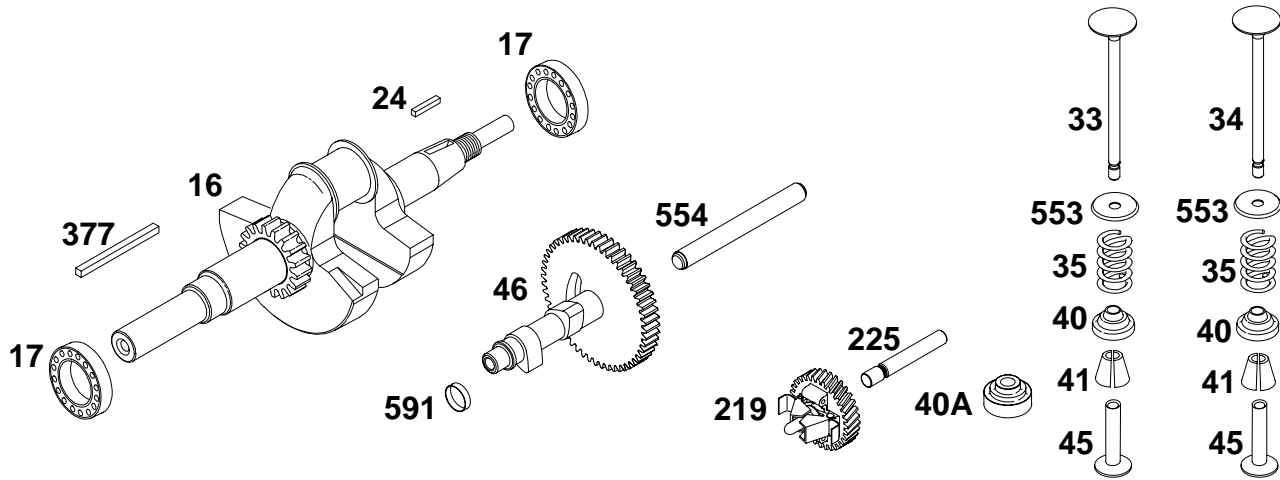

233400 to 233499

REF. NO.	PART NO.	DESCRIPTION	REF. NO.	PART NO.	DESCRIPTION	REF. NO.	PART NO.	DESCRIPTION
16	260761	Crankshaft Note 260134 Crankshaft Used on Type No(s). 0631. 260760 Crankshaft Used on Type No(s). 0632, 0638, 0650, 0651, 1137, 1138, 1144, 1153, 1155, 2021, 2521. 260762 Crankshaft Used on Type No(s). 0634, 0642, 1136, 2026, 2526. 260763 Crankshaft Used on Type No(s). 0643, 0647, 1146, 1149, 2024, 2524. 260764 Crankshaft Used on Type No(s). 0533, 0616, 0641, 0644, 0646, 1116, 1133, 1142, 1148, 1151, 1156, 2030, 2031, 2530, 2531.			260765 Crankshaft Used on Type No(s). 2040, 2540. 260804 Crankshaft Used on Type No(s). 2022, 2522. 260807 Crankshaft Used on Type No(s). 1143. 261422 Crankshaft Used on Type No(s). 1154, 2061, 2561. 261458 Crankshaft Used on Type No(s). 0636, 0640, 0645, 1139, 1141, 1152, 2041, 2541. 261548 Crankshaft Used on Type No(s). 1145. 262029 Crankshaft Used on Type No(s). 1150.			17 291667 Bearing–Ball 24 222698 Key–Flywheel 33 394436 Valve–Exhaust 34 394434 Valve–Intake 35 65906 Spring–Valve 40 292260 Retainer–Valve 40A 68293 Retainer–Valve 41 494553 Keeper–Valve 45 26670 Tappet–Valve 46 211335 Gear–Cam 219 393720 Gear–Governor 225 393467 Shaft–Governor Gear 377 91540 Key–Drive Pulley 553 62222 Seat–Valve Spring 554 66203 Shaft–Cam Gear 591 65932 Plug–Camshaft

★ Included in Gasket Set–See Ref. No. 291728.

● Included in Carburetor Kit–Part No. 395670.