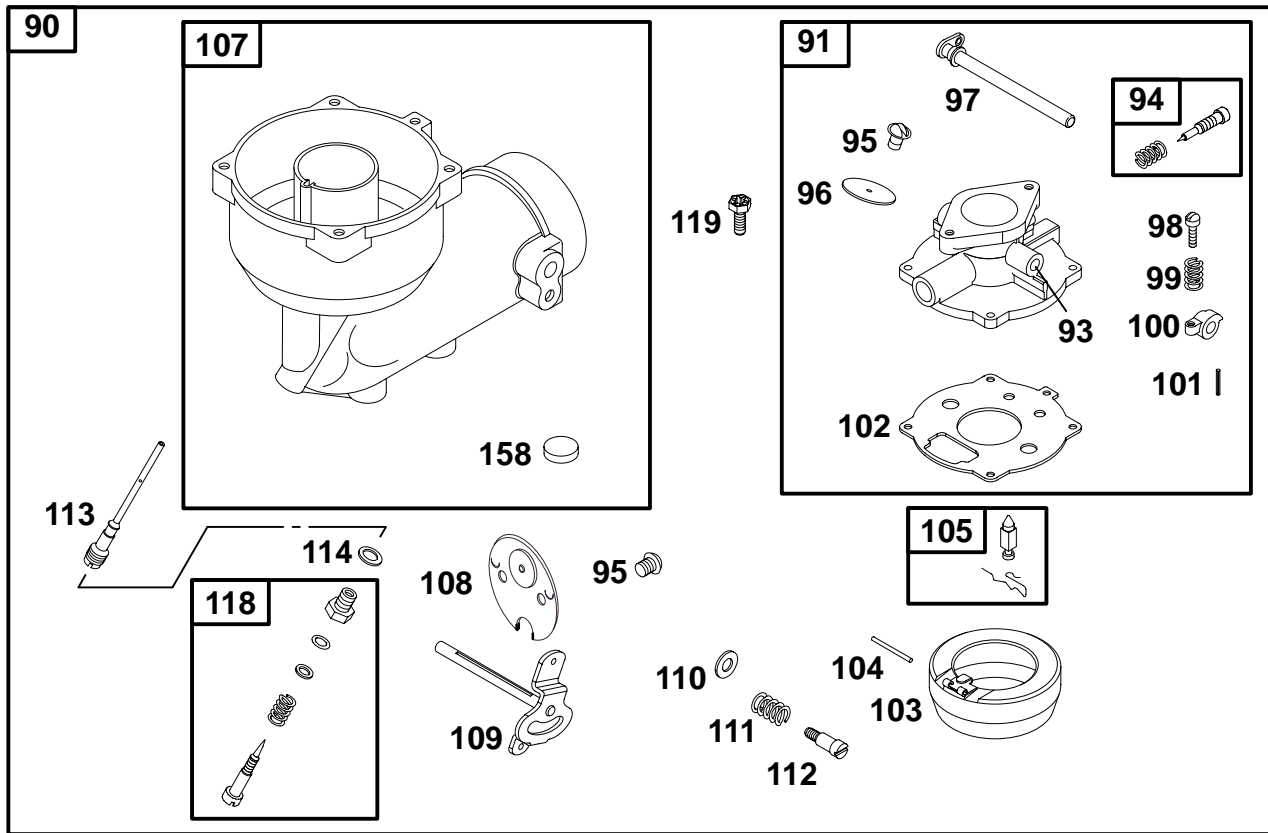

★ Included in Gasket Set–See Ref. No. 291728.

● Included in Carburetor Kit–Part No. 395670.

REF. NO.	PART NO.	DESCRIPTION	REF. NO.	PART NO.	DESCRIPTION	REF. NO.	PART NO.	DESCRIPTION
15	94239	Plug—Oil Drain	568	291404	Base—Engine	569	★27351	Gasket—Base
21	66768	Cap—Oil Fill			———— <b>Note</b> ————			———— <b>Note</b> ————
525	230472	Pipe—Oil		294751	Base—Engine			27551 Gasket—Base
		———— <b>Note</b> ————			Used on Type No(s).			Used on Type No(s).
		230470 Pipe—Oil			0641, 1142.			0640, 2040.
		Used on Type No(s).			298866 Base—Engine	665	298860	Minder—Oil
		1143.			Used on Type No(s).	1054	280275	Tie—Cable
556	94724	Screw—Hex.			0533, 0640.			
558	92268	Washer—Lock						
		(Used Before Code						
		Date 92100500).						

# 233400 to 233499

REF. NO.	PART NO.	DESCRIPTION	REF. NO.	PART NO.	DESCRIPTION	REF. NO.	PART NO.	DESCRIPTION
90	293950	Carburetor	99	26157	Spring-Friction	113	●395208	Nozzle-Carburetor
		<b>Note</b>	100	212904	Stop-Throttle	114	●68667	Gasket-Nozzle
	292106	Carburetor	101	93043	Pin-Shaft	118	●99525	Valve-High Speed
		Used on Type No(s).	102	●27034	Gasket-Carb. Body			<b>Note</b>
		0638, 0643, 0647,	103	99333	Float-Carburetor			391213 Valve-High
		0648, 0650, 0652,	104	●230896	Pin-Float Hinge			Speed
		1131, 1135, 1137,	105	●394681	Kit-Needle Seat			Used on Type No(s).
		1146, 1149, 1150,			<b>Note</b>			0638, 0643, 0647,
		2027, 2031, 2527,		394682	Kit-Needle			0648, 0650, 0652,
		2531.			Seat			1131, 1135, 1137,
91	291655	Body Assembly-Upper	107	89915	Body Assy.-Lower			1146, 1149, 1150,
93	23108	Bushing-Throttle Shaft	108	62872	Valve-Choke			2027, 2031, 2527,
94	●292681	Valve-Idle Adjustment	109	89531	Shaft-Choke			2531.
95	93499	Screw-Choke/Throttle	110	224026	Washer-Flat	119	94152	Screw-Torx® Hex.
96	223370	Valve-Throttle	111	26155	Spring-Friction	158	27590	Filter-Carburetor
97	291300	Shaft-Throttle	112	23123	Screw-Shoulder			Drain
98	91920	Screw-Slotted						