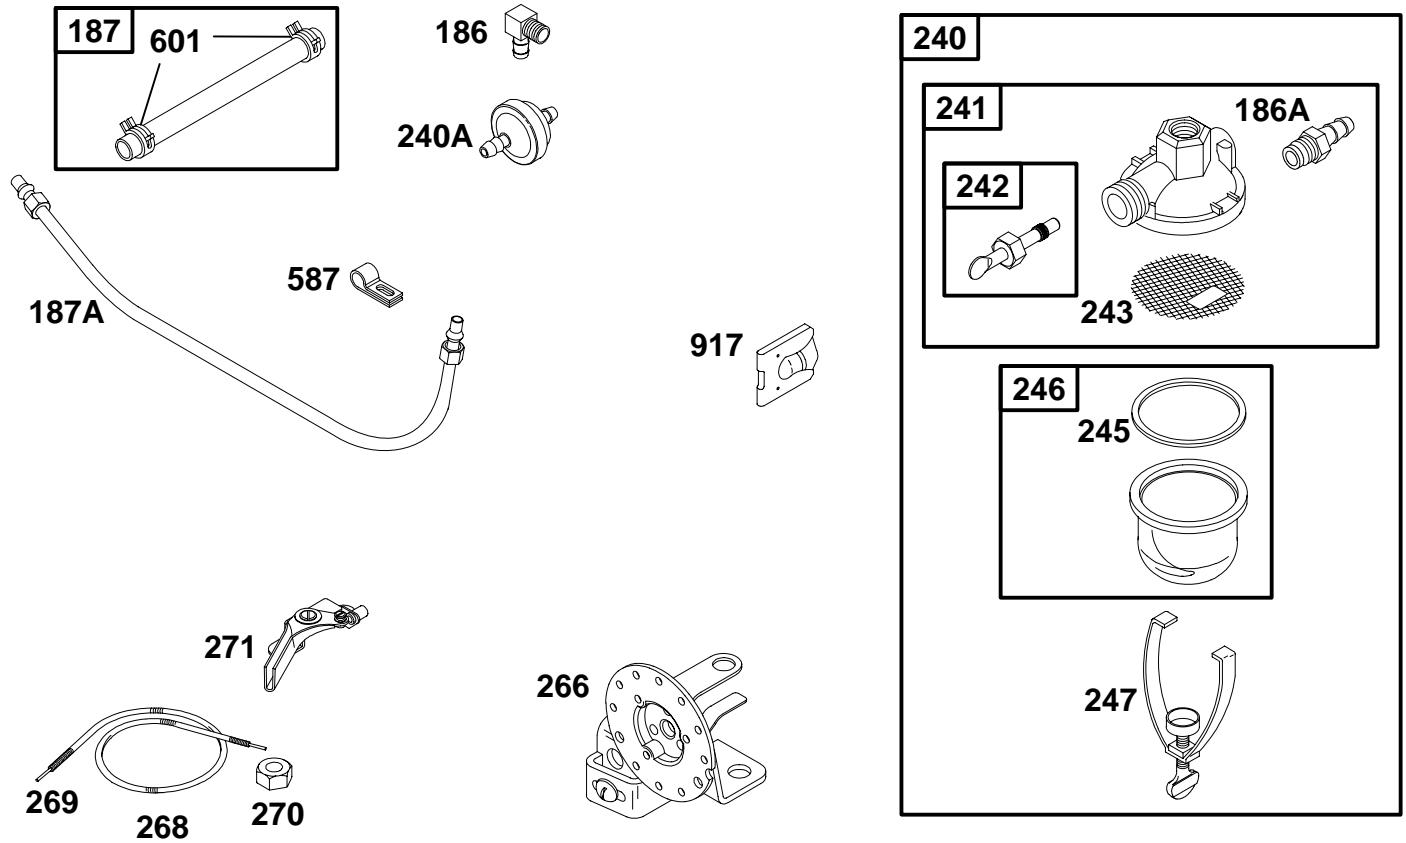

# 233400 to 233499

REF. NO.	PART NO.	DESCRIPTION	REF. NO.	PART NO.	DESCRIPTION	REF. NO.	PART NO.	DESCRIPTION
204	23849	Collar-Bell Crank	227	291365	Lever-Governor	230	22826	Washer-Flat
206	93422	Nut-Hex.			<b>Note</b>	232	260584	Spring-Link
206A	21772	Nut-Governor Adjusting			298399 Lever-Gov. Used on Type No(s). 1111, 1133, 1136, 1164, 1170, 2520, 2528, 2561, 2580.	233	93879	Spacer
208	393613	Rod-Gov. Control				562	92613	Bolt-Governor Lever
209	26764	Spring-Governor				592	231082	Nut-Hex.
212	26725	Link-Throttle				594	94905	Screw-Torx® Hex.
223	22814	Crank-Bell (Furnished by Equip. Manufacturer.) Used on Type No(s). 0533, 0640.				614	93306	Pin-Cotter
						616	291364	Crank-Governor

★ Included in Gasket Set-See Ref. No. 291728.

● Included in Carburetor Kit-Part No. 395670.

REF. NO.	PART NO.	DESCRIPTION	REF. NO.	PART NO.	DESCRIPTION	REF. NO.	PART NO.	DESCRIPTION
186	67218	Connector-Hose (For Flexible Tubing.) ———— <b>Note</b> ———— 63377 Connector-Hose (For Metal Fuel Pipe.)			———— <b>Note</b> ———— 89248 Line-Fuel (Metal, 2 1/4" Long) 92655 Tee/Fuel Pipe Used on Type No(s). 0638, 0643, 0647, 0648, 2027, 2031. 231282 Connector-Hose Used on Type No(s). 0650, 0652, 1131, 1135, 1137, 1146, 1149, 1150, 2527.			———— <b>Note</b> ———— 99909 Cover-Filter (Used With Metal Fuel Line)
186A	230318	Connector-Hose ———— <b>Note</b> ———— 231238 Connector-Hose (For Metal Fuel Line)				242	295913	Valve-Shut-Off
187	296004	Line-Fuel (Cut to Required Length)				243	22547	Screen-Filter
187A	291704	Line-Fuel (Metal 18" Long)	240	393169	Filter-Fuel	245	★68477	Gasket-Bowl
			240A	298090	Filter-Fuel	246	298683	Bowl-Filter
			241	296005	Cover-Filter (Used With Flexible Fuel Line)	247	99665	Yoke-Bowl
						266	494554	Control-Throttle
						268	65616	Casing-Wire (Cut to Required Length)
						269	26633	Wire-Control (Cut to Required Length)
						270	63426	Locknut-Casing
						271	290568	Lever-Control
						587	220162	Clamp-Cable
						601	93053	Clamp-Hose
						917	223271	Handle-Shutoff