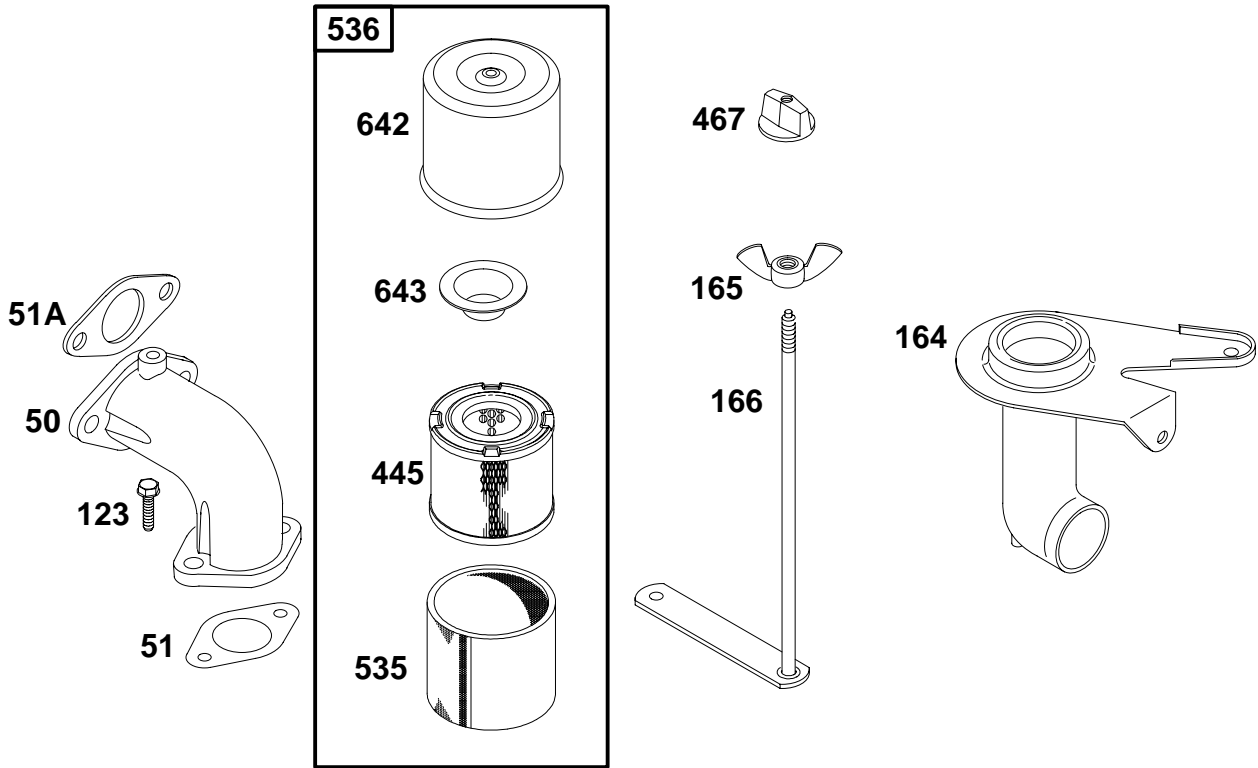

REF. NO.	PART NO.	DESCRIPTION	REF. NO.	PART NO.	DESCRIPTION	REF. NO.	PART NO.	DESCRIPTION
50	21920	Manifold-Intake	166	394579	Stud-Air Cleaner	642	222271	Cover-Air Cleaner
51	★270684	Gasket-Intake			Note			Note
51A	★27381	Gasket-Intake			295947 Stud-Air Cleaner			497158 Cover-Air Cleaner
123	93415	Screw-Hex.			Used on Type No(s). 0533.			Used on Type No(s). 0533.
164	299504	Pipe-Air Cleaner	445	393957	Filter-Air	643	222272	Retainer-Air Filter
		Note	467	493903	Knob-Air Cleaner			Note
	299694	Pipe-Air Cleaner	535	271794	Filter-Precleaner			280002 Retainer-Air Filter
		Used on Type No(s). 0533.	536	391063	Cleaner-Air			Used on Type No(s). 0533.
165	94289	Nut-Wing						

★ Included in Gasket Set-See Ref. No. 291728.

● Included in Carburetor Kit-Part No. 395670.