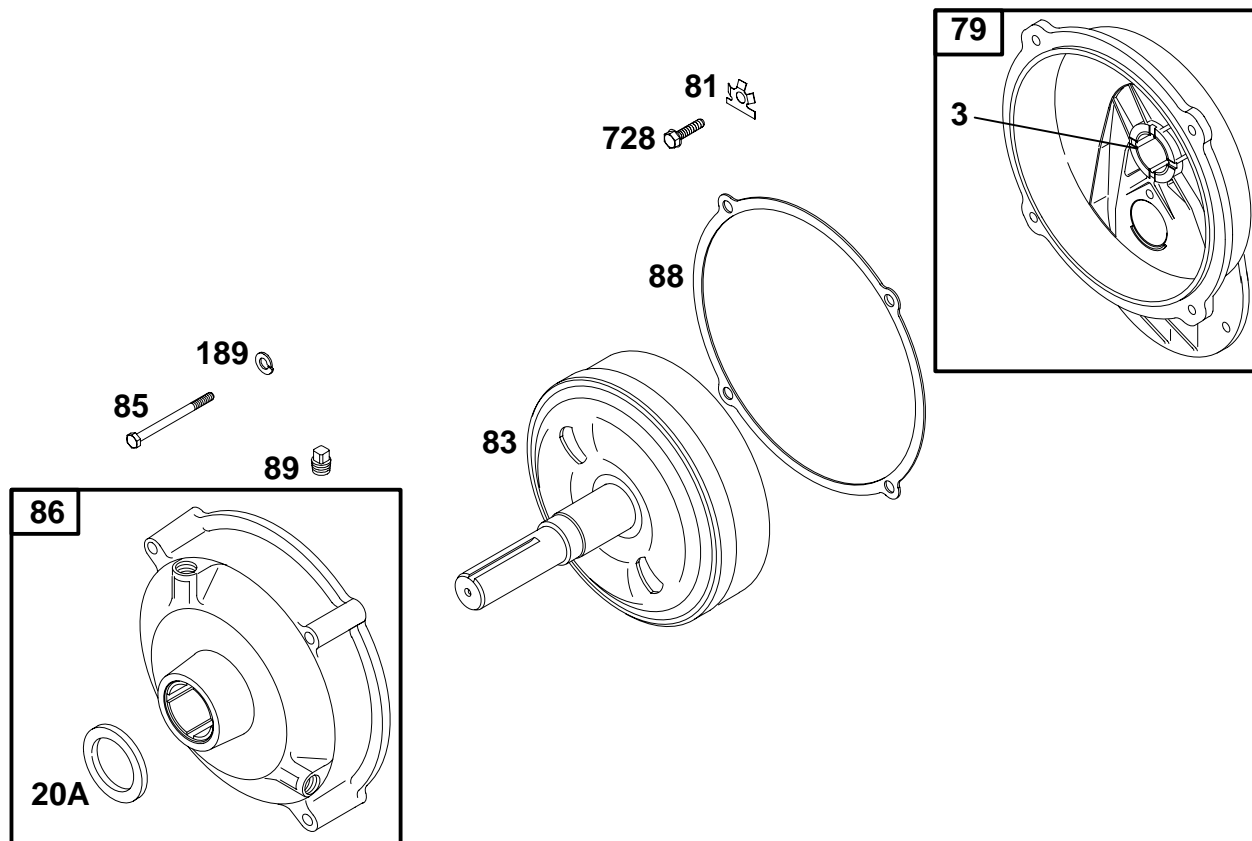

233400 to 233499

REF. NO.	PART NO.	DESCRIPTION	REF. NO.	PART NO.	DESCRIPTION	REF. NO.	PART NO.	DESCRIPTION	
3	★299819	Seal—Oil	83	495985	Shaft Assembly—Drive	86	291354	Cover Assembly—Gear	
20A	★391086	Seal—Oil			———— Note ————			———— Note ————	
79	291357	Case—Reduction Gear		290638	Shaft Assembly—Drive		290574	Cover Assembly—Gear	
		———— Note ————			Used on Type No(s). 2040, 2540.			Used on Type No(s). 2040, 2540.	
		291712 Case—Reduction Gear	85	91386	Screw—Hex.	88	27328	Gasket—Cover	
		Used on Type No(s). 2040, 2540.			———— Note ————			———— Note ————	
81	220790	Lock—Screw Head		94922	Screw—Hex.		89	91488	Plug—Oil
					Used on Type No(s). 2040, 2540.		189	90366	Washer—Lock
							728	94627	Screw—Hex.

★ Included in Gasket Set—See Ref. No. 291728.

● Included in Carburetor Kit—Part No. 395670.