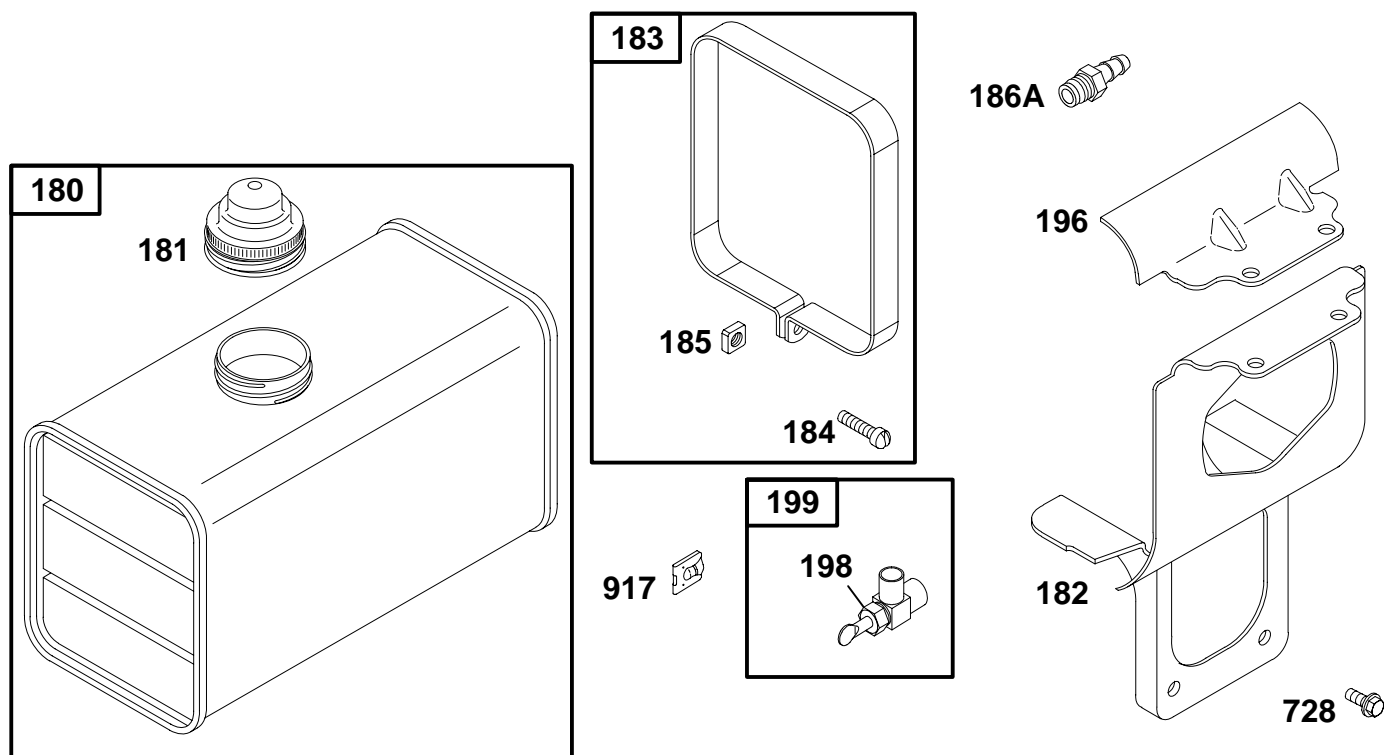

233400 to 233499

REF. NO.	PART NO.	DESCRIPTION	REF. NO.	PART NO.	DESCRIPTION	REF. NO.	PART NO.	DESCRIPTION
180	291488	Tank-Fuel (6 Quart)	181	392305	Cap-Fuel Tank (Metal)	196	22907	Bracket-Fuel Tank
		Note	182	22813	Bracket-Fuel Tank	198	293934	Screw-Shut-Off
		291513 Tank-Fuel (Gasoline-Kerosene)	183	291490	Strap-Fuel Tank	199	297563	Valve-Shut Off
		Used on Type No(s). 0638, 0643, 0647, 0648, 0650, 0652, 1131, 1135, 1137, 1146, 1149, 1150, 2027, 2031, 2527, 2531.	184	91257	Screw-Slotted	728	94627	Screw-Hex.
		292415 Tank-Fuel (8 Quart)	185	90970	Nut-Square	917	223271	Handle-Shut-Off Valve
		Used on Type No(s). 0533, 0639, 0640, 1134, 1141.	186A	230318	Connector-Hose (Used With Flexible Fuel Pipe)			
					Note			
					231238 Connector-Hose (For Metal Fuel Line)			

★ Included in Gasket Set-See Ref. No. 291728.

● Included in Carburetor Kit-Part No. 395670.