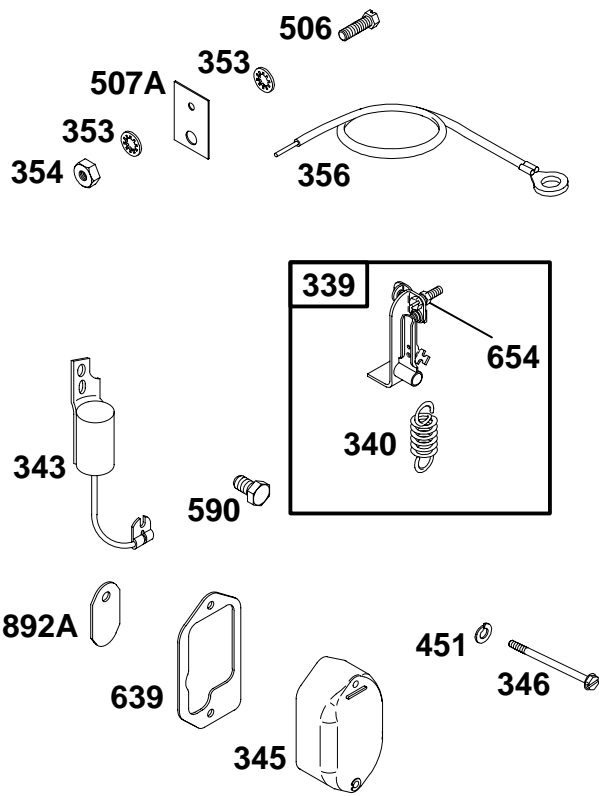

USED BEFORE CODE NO. 81080100.