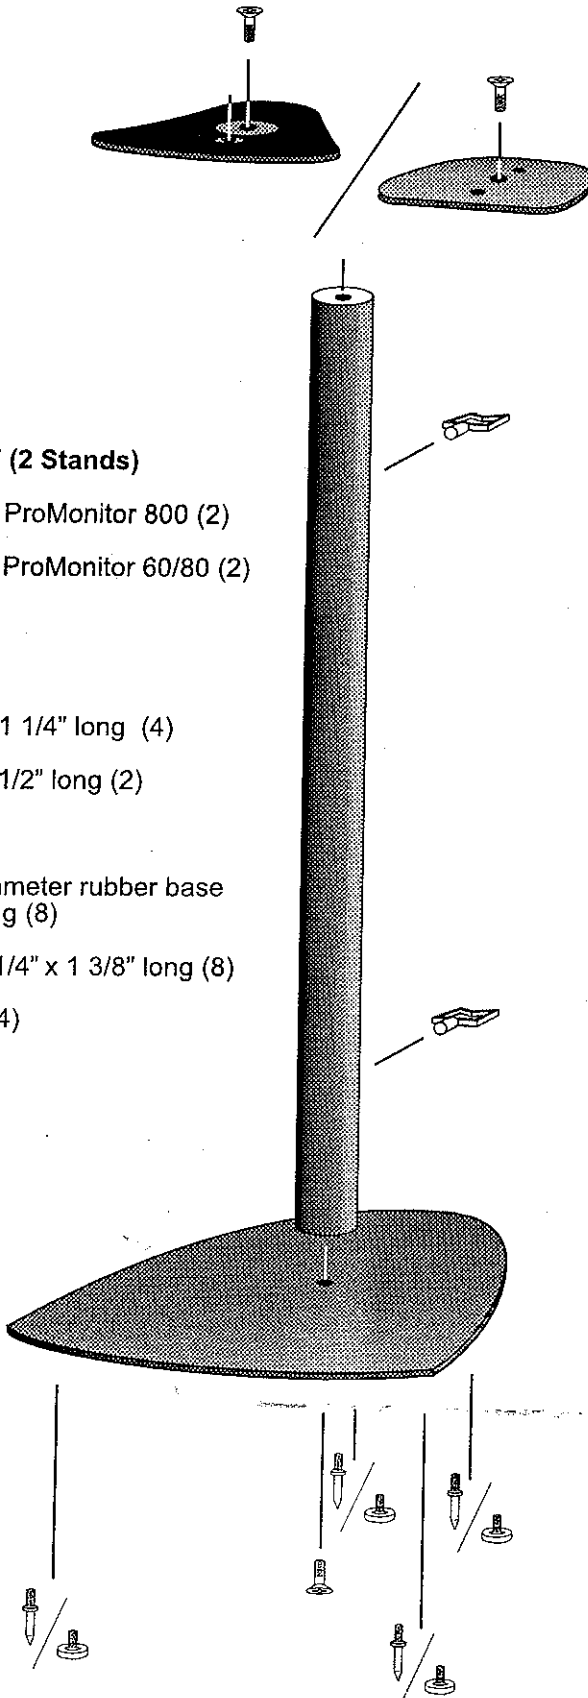

Definitive Technology®

The Leader in High-Performance Loudspeakers®

ProCinema™ Series

ProStand™ 800/60

PARTS LIST (2 Stands)

Top Plate for ProMonitor 800 (2)

Top Plate for ProMonitor 60/80 (2)

Post (2)

Base (2)

Screw 1/4" x 1 1/4" long (4)

Screw 1/4" x 1/2" long (2)

Nut 1/4" (8)

Glide 1/2" Diameter rubber base
1/4" x 5/8" long (8)

Lower Spike 1/4" x 1 3/8" long (8)

Wiring Clips (4)

Phillips Screw 1/2" long

ProMonitor 800 Mounting on Stand top

Phillips Screw 1/2" long

ProMonitor 80 Mounting on Stand top