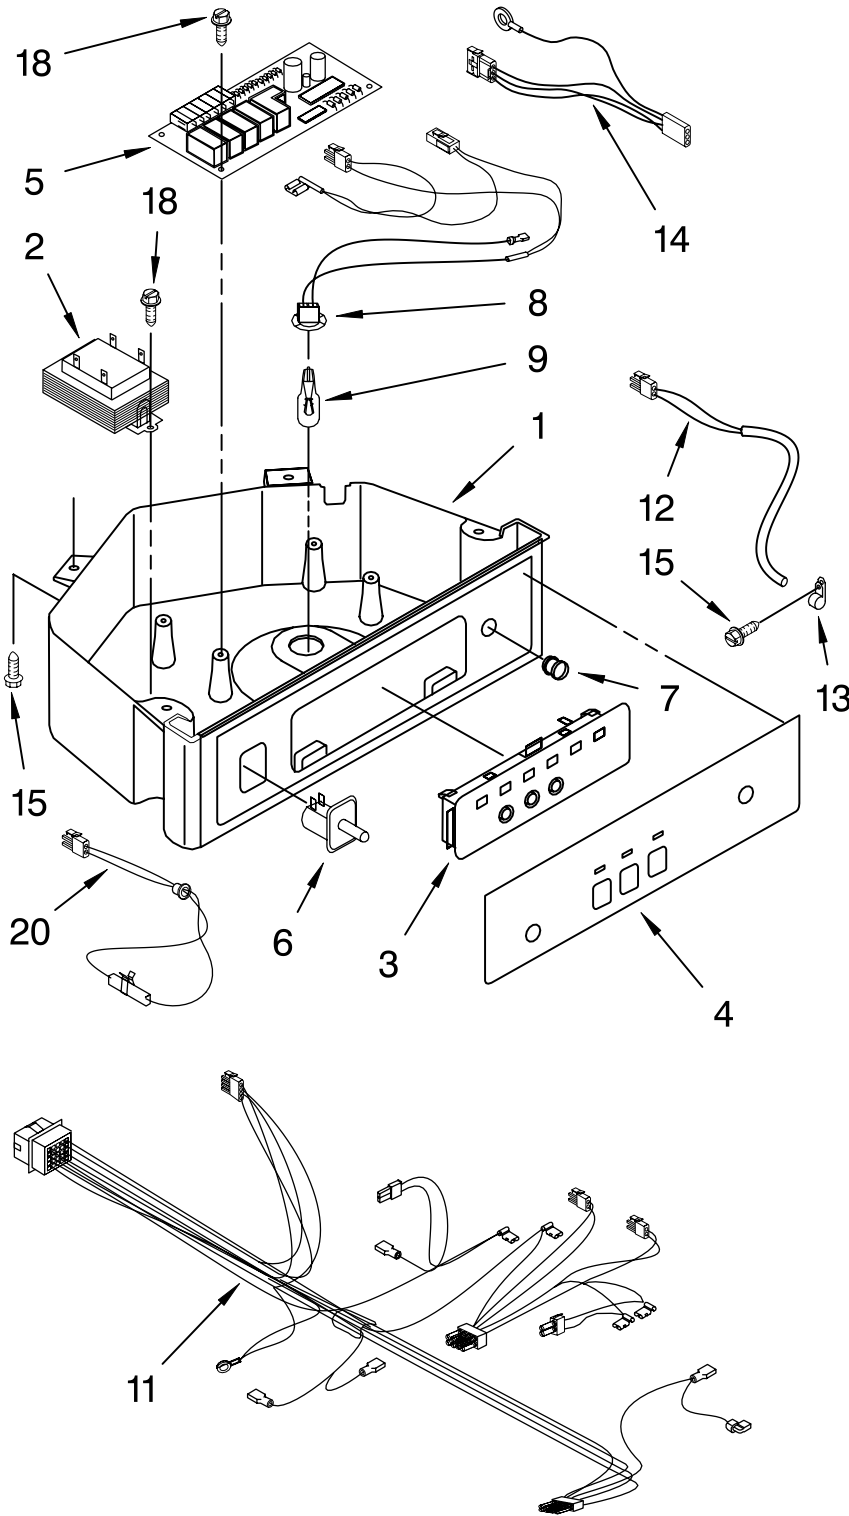

Illus. No.	Part No.	DESCRIPTION
1	2185758	Valve, Complete Water
2	2185669	Tube, Plastic
3	488687	Screw 8-15 X 5/8
4	2185523	Dispenser, Water
5	2185684	Evaporator
6	627018	Nut, Compression
7	841707	Insert, Tube
8	2174662	Tube, Water Fill
9	488660	Nut, Speed
10	836667	Spacer
11	2208329	Fastener, Pushnut
12	489443	Screw
13	2185625	Reservoir, Water Slide
14	2185626	Tube
15	2185673	Hose, Overflow
17	2185615	Bracket, Front and Rear
18	2185611	Bracket, Side Left and Right
19	2185681	Harness, Grid
26	3400886	Screw 8-18 X 1 1/4
28	2185614	Grid Assembly (Complete)
39	2174754	Wire, Grid Cutter
41	2185570	Cover, Grid
42	681534	Thumb Screw
43	2185624	Reservoir, Water
44	3400884	Screw 8-18 X 5/8
45	2185696	Cap, Drain
46	3400909	Nut, Push-In

FOR ORDERING INFORMATION REFER TO PARTS PRICE LIST

PUMP PARTS

For Models: **KUIS155HWH0**, **KUIS155HBT0**, **KUIS155HBL0**, **KUIS155HBS0**
 (WHITE) (BISCUIT) (BLACK) (STAINLESS STEEL)

Illus. No.	Part No.	DESCRIPTION
1	2185531	Pump, Water (Complete)
2	3400884	Screw 8-18 X 5/8
3	3400885	Screw 8-16 x 1/2
4	2185752	Housing, Motor
5	2185753	Blade, Fan
6	2185748	Motor, Pump
7	4388318	Wiring Harness
8	2185751	Bracket, Pump
9	3400883	Screw 8-32 X 1/2
10	2185750	Sleeve
11	3400909	Nut, Push-In
12	2185677	Cover, Pump
13	2185585	Bracket, Connector Assembly
14	2185754	Impeller, Pump
15	2185749	Cap, Pump

FOR ORDERING INFORMATION REFER TO PARTS PRICE LIST

CONTROL PANEL PARTS

For Models: KUIS155HWH0, KUIS155HBT0, KUIS155HBL0, KUIS155HBS0
 (WHITE) (BISCUIT) (BLACK) (STAINLESS STEEL)

Illus. No.	Part No.	DESCRIPTION
1	2185738	Box, Control
2	2185657	Transformer
3	2185592	Assembly, Switch (ALSO ORDER #4)
4	2185805W	Overlay
5	2185621	P.C. Board
6	2149705	Switch, Plunger
7	2185694	Lens, LED
8	2185692	Wiring Harness Grid/ Light
9	745362	Bulb
11	2185589	Wiring Harness, Control Box
12	2185679	Thermostat, Bin
13	2185825	Clamp
14	2185703	Wiring Harness, Main to Pump,
15	3400884	Screw 8-18 X 5/8
18	3400850	Screw 8-16 X 3/8
20	2185680	Thermister, Ice Control