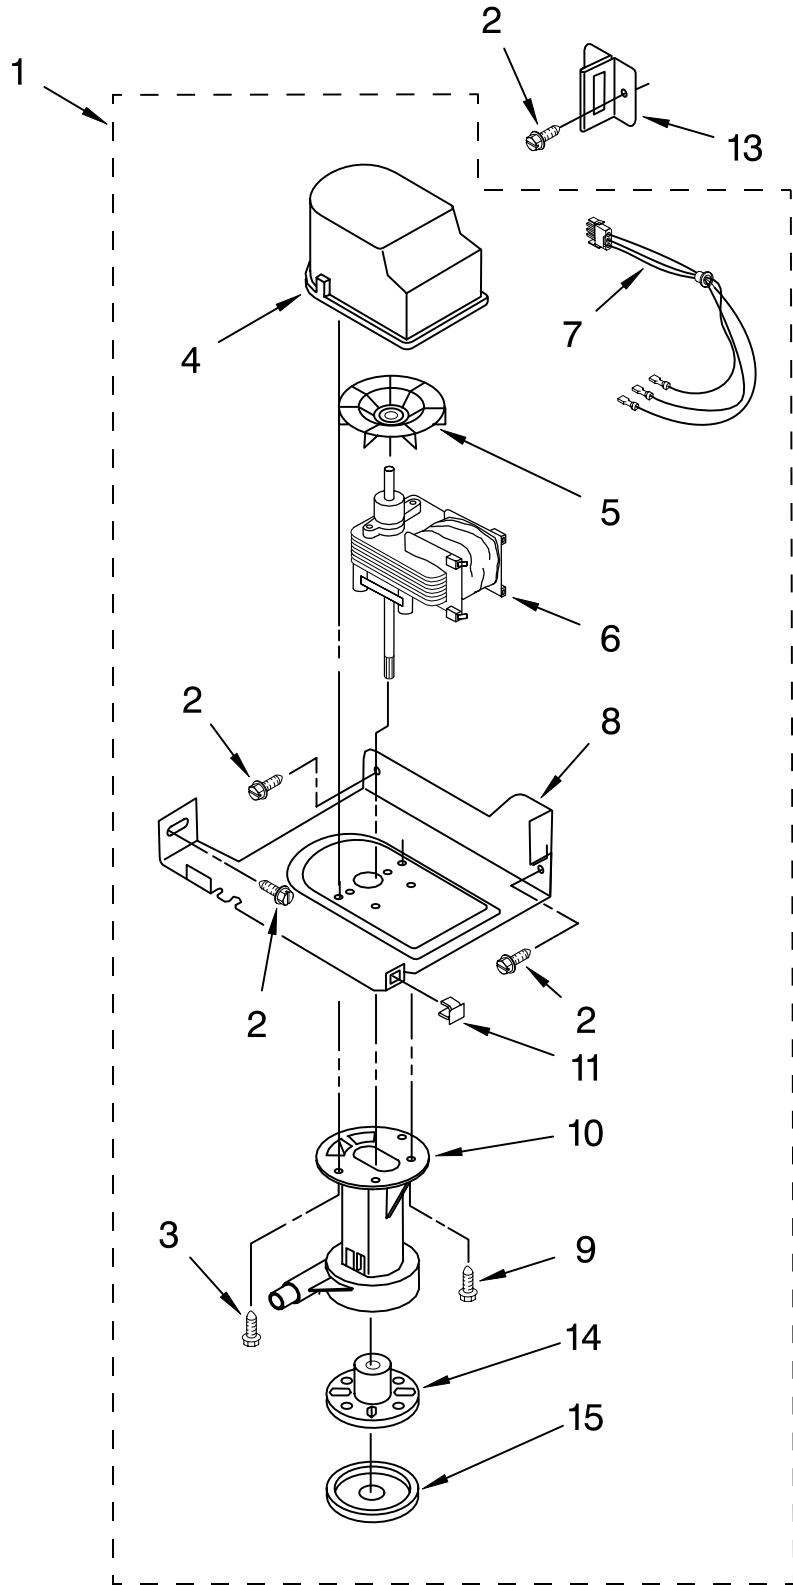

Illus. No.	Part No.	DESCRIPTION
1	2185758	Valve, Complete Water
2	2185669	Tube, Plastic
3	488687	Screw 8-15 X 5/8
4	2185523	Dispenser, Water
5	2185684	Evaporator
6	627018	Nut, Compression
7	841707	Insert, Tube
8	2174662	Tube, Water Fill
9	488660	Nut, Speed
10	836667	Spacer
11	2208329	Fastener, Pushnut
12	489443	Screw
13	2185625	Reservoir, Water Slide
14	2185626	Tube
15	2185673	Hose, Overflow
17	2185615	Bracket, Front and Rear
18	2185611	Bracket, Side Left and Right
19	2185681	Harness, Grid
26	3400886	Screw 8-18 X 1 1/4
28	2185614	Grid Assembly (Complete)
39	2174754	Wire, Grid Cutter
41	2185570	Cover, Grid
42	681534	Thumb Screw
43	2185624	Reservoir, Water
44	3400884	Screw 8-18 X 5/8
45	2185696	Cap, Drain
46	3400909	Nut, Push-In

FOR ORDERING INFORMATION REFER TO PARTS PRICE LIST

PUMP PARTS

For Models: **KUIS155HWH0**, **KUIS155HBT0**, **KUIS155HBL0**, **KUIS155HBS0**
 (WHITE) (BISCUIT) (BLACK) (STAINLESS STEEL)

Illus. No.	Part No.	DESCRIPTION
1	2185531	Pump, Water (Complete)
2	3400884	Screw 8-18 X 5/8
3	3400885	Screw 8-16 x 1/2
4	2185752	Housing, Motor
5	2185753	Blade, Fan
6	2185748	Motor, Pump
7	4388318	Wiring Harness
8	2185751	Bracket, Pump
9	3400883	Screw 8-32 X 1/2
10	2185750	Sleeve
11	3400909	Nut, Push-In
12	2185677	Cover, Pump
13	2185585	Bracket, Connector Assembly
14	2185754	Impeller, Pump
15	2185749	Cap, Pump