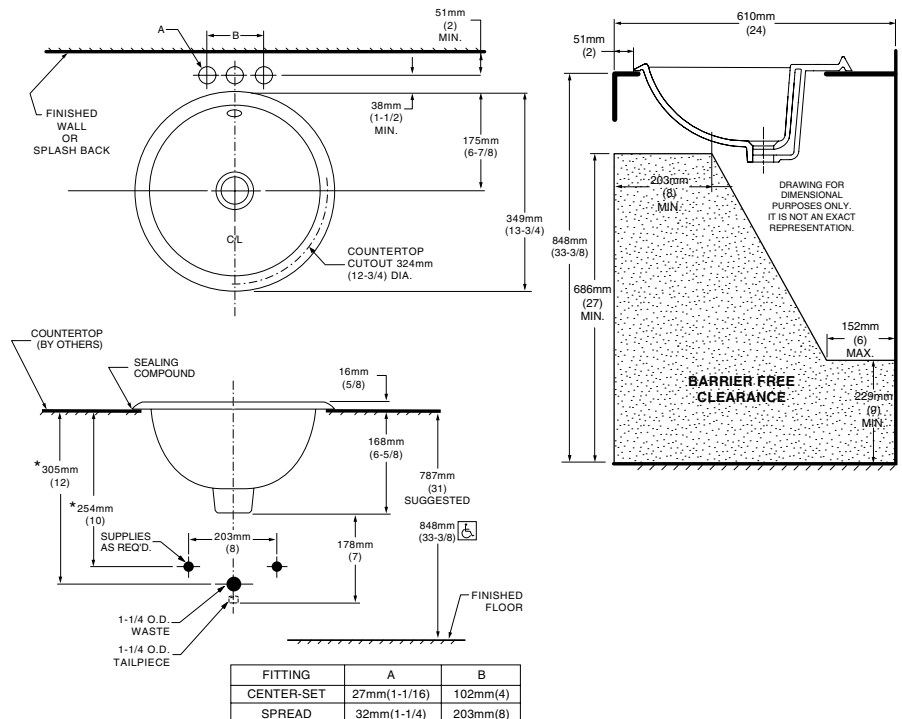

### ROYTON™ COUNTERTOP SINK

- Made from vitreous china
- Self-rimming with cutout template supplied
- Center drain outlet
- Front overflow

**0571.000** Round sink without faucet deck

**Nominal Dimensions:**  
349mm (13-3/4") Round

**Bowl size:**  
273mm (10-3/4") round  
140mm (5-1/2") deep

#### To Be Specified:

- Color:  White  Bone  Linen  Silver  Fawn Beige  Black
- Faucet\*:
- Faucet Finish:
- Supplies:
- 1-1/4" Trap:

\* See faucet section for additional models available

#### NOTES:

\* DIMENSIONS SHOWN FOR LOCATION OF SUPPLIES AND "P" TRAP ARE SUGGESTED. FOR COUNTERTOP CUTOUT AND INSTALLATION INSTRUCTIONS USE TEMPLATE SUPPLIED WITH SINK. FITTINGS NOT INCLUDED WITH FIXTURE AND MUST BE ORDERED SEPARATELY. SEALING COMPOUND SUPPLIED BY OTHERS.