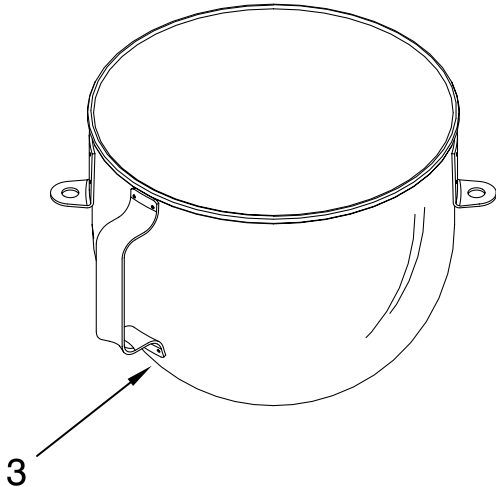

BASE AND PEDESTAL UNIT

For Models: KSM500_0

FOR ORDERING INFORMATION REFER TO PARTS PRICE LIST

BASE AND PEDESTAL UNIT

For Models: KSM500__0

<u>Illus. No.</u>	<u>Part No.</u>	<u>DESCRIPTION</u>
1		Literature Parts
	9706634	Use & Care Guide
	W10168434	Repair Parts List
2	9709923	Shield, Pouring
3	4162161	Bowl, 5 Qt.
4	240185	Pin, Bowl Locating
5	3182857	Latch, Bowl Spring
6	3400024	Screw
7	**	Bowl Support & Pns
8	**	Base & Foot Assy
9	9708649	Foot
10	9704608	Pin, Cotter
11	9085	Rod, Bowl Lift
12	240169	Bracket, Bowl Lift
13	WS00323	Washer
14	9237	Spring
15	8533907	Nut
16	3182904	Screw
17	3180500	Pin, Dowel
18	240235-4	Beater, Flat
19	3183233	Hook, Dough
20	9704309	Whip, Wire
21	241764	Arm, Bowl Lift
22	240912	Screw
23	9703442	Pin, Roll
24	9079	Handle, Bowl Lift
25	**	Column Assembly
26	3400018	Screw

**Refer to Page 3
Color Variation Parts