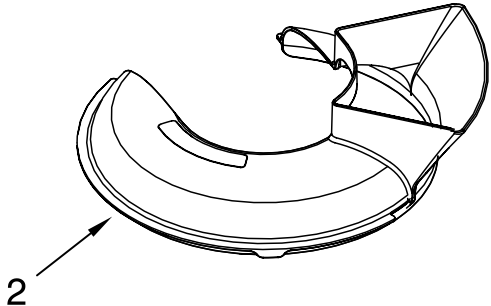

BASE AND PEDESTAL UNIT

For Models: KSM500_0

FOR ORDERING INFORMATION REFER TO PARTS PRICE LIST

BASE AND PEDESTAL UNIT

For Models: KSM500__0

<u>Illus. No.</u>	<u>Part No.</u>	<u>DESCRIPTION</u>
1		Literature Parts
	9706634	Use & Care Guide
	W10168434	Repair Parts List
2	9709923	Shield, Pouring
3	4162161	Bowl, 5 Qt.
4	240185	Pin, Bowl Locating
5	3182857	Latch, Bowl Spring
6	3400024	Screw
7	**	Bowl Support & Pns
8	**	Base & Foot Assy
9	9708649	Foot
10	9704608	Pin, Cotter
11	9085	Rod, Bowl Lift
12	240169	Bracket, Bowl Lift
13	WS00323	Washer
14	9237	Spring
15	8533907	Nut
16	3182904	Screw
17	3180500	Pin, Dowel
18	240235-4	Beater, Flat
19	3183233	Hook, Dough
20	9704309	Whip, Wire
21	241764	Arm, Bowl Lift
22	240912	Screw
23	9703442	Pin, Roll
24	9079	Handle, Bowl Lift
25	**	Column Assembly
26	3400018	Screw

**Refer to Page 3
Color Variation Parts