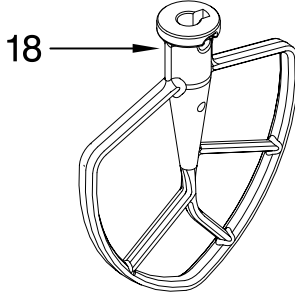

BASE AND PEDESTAL UNIT

For Models: KSM500_0

FOR ORDERING INFORMATION REFER TO PARTS PRICE LIST

BASE AND PEDESTAL UNIT

For Models: KSM500__0

<u>Illus. No.</u>	<u>Part No.</u>	<u>DESCRIPTION</u>
1		Literature Parts
	9706634	Use & Care Guide
	W10168434	Repair Parts List
2	9709923	Shield, Pouring
3	4162161	Bowl, 5 Qt.
4	240185	Pin, Bowl Locating
5	3182857	Latch, Bowl Spring
6	3400024	Screw
7	**	Bowl Support & Pns
8	**	Base & Foot Assy
9	9708649	Foot
10	9704608	Pin, Cotter
11	9085	Rod, Bowl Lift
12	240169	Bracket, Bowl Lift
13	WS00323	Washer
14	9237	Spring
15	8533907	Nut
16	3182904	Screw
17	3180500	Pin, Dowel
18	240235-4	Beater, Flat
19	3183233	Hook, Dough
20	9704309	Whip, Wire
21	241764	Arm, Bowl Lift
22	240912	Screw
23	9703442	Pin, Roll
24	9079	Handle, Bowl Lift
25	**	Column Assembly
26	3400018	Screw

**Refer to Page 3
Color Variation Parts