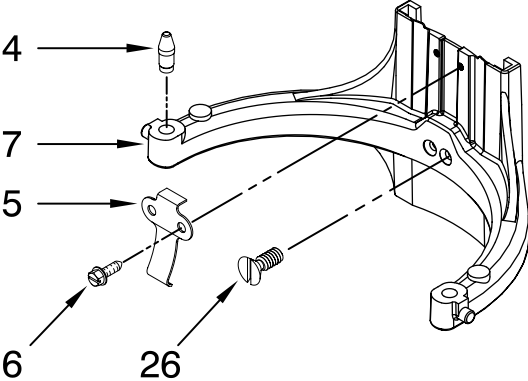

BASE AND PEDESTAL UNIT

For Models: KSM500_0

FOR ORDERING INFORMATION REFER TO PARTS PRICE LIST

BASE AND PEDESTAL UNIT

For Models: KSM500__0

<u>Illus. No.</u>	<u>Part No.</u>	<u>DESCRIPTION</u>
1		Literature Parts
	9706634	Use & Care Guide
	W10168434	Repair Parts List
2	9709923	Shield, Pouring
3	4162161	Bowl, 5 Qt.
4	240185	Pin, Bowl Locating
5	3182857	Latch, Bowl Spring
6	3400024	Screw
7	**	Bowl Support & Pns
8	**	Base & Foot Assy
9	9708649	Foot
10	9704608	Pin, Cotter
11	9085	Rod, Bowl Lift
12	240169	Bracket, Bowl Lift
13	WS00323	Washer
14	9237	Spring
15	8533907	Nut
16	3182904	Screw
17	3180500	Pin, Dowel
18	240235-4	Beater, Flat
19	3183233	Hook, Dough
20	9704309	Whip, Wire
21	241764	Arm, Bowl Lift
22	240912	Screw
23	9703442	Pin, Roll
24	9079	Handle, Bowl Lift
25	**	Column Assembly
26	3400018	Screw

**Refer to Page 3
Color Variation Parts