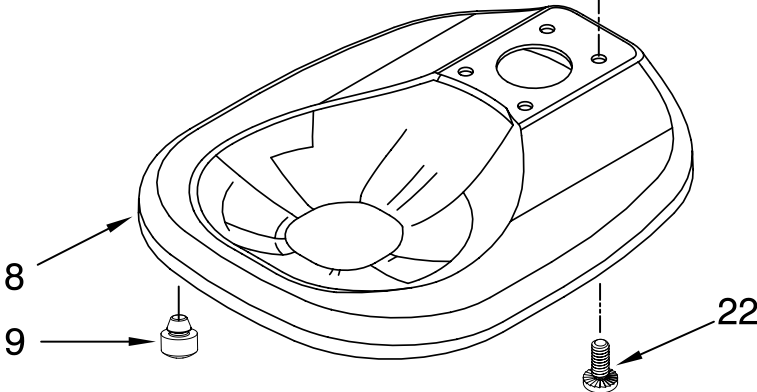

BASE AND PEDESTAL UNIT

For Models: KSM500_0

FOR ORDERING INFORMATION REFER TO PARTS PRICE LIST

BASE AND PEDESTAL UNIT

For Models: KSM500__0

<u>Illus. No.</u>	<u>Part No.</u>	<u>DESCRIPTION</u>
1		Literature Parts
	9706634	Use & Care Guide
	W10168434	Repair Parts List
2	9709923	Shield, Pouring
3	4162161	Bowl, 5 Qt.
4	240185	Pin, Bowl Locating
5	3182857	Latch, Bowl Spring
6	3400024	Screw
7	**	Bowl Support & Pns
8	**	Base & Foot Assy
9	9708649	Foot
10	9704608	Pin, Cotter
11	9085	Rod, Bowl Lift
12	240169	Bracket, Bowl Lift
13	WS00323	Washer
14	9237	Spring
15	8533907	Nut
16	3182904	Screw
17	3180500	Pin, Dowel
18	240235-4	Beater, Flat
19	3183233	Hook, Dough
20	9704309	Whip, Wire
21	241764	Arm, Bowl Lift
22	240912	Screw
23	9703442	Pin, Roll
24	9079	Handle, Bowl Lift
25	**	Column Assembly
26	3400018	Screw

**Refer to Page 3
Color Variation Parts