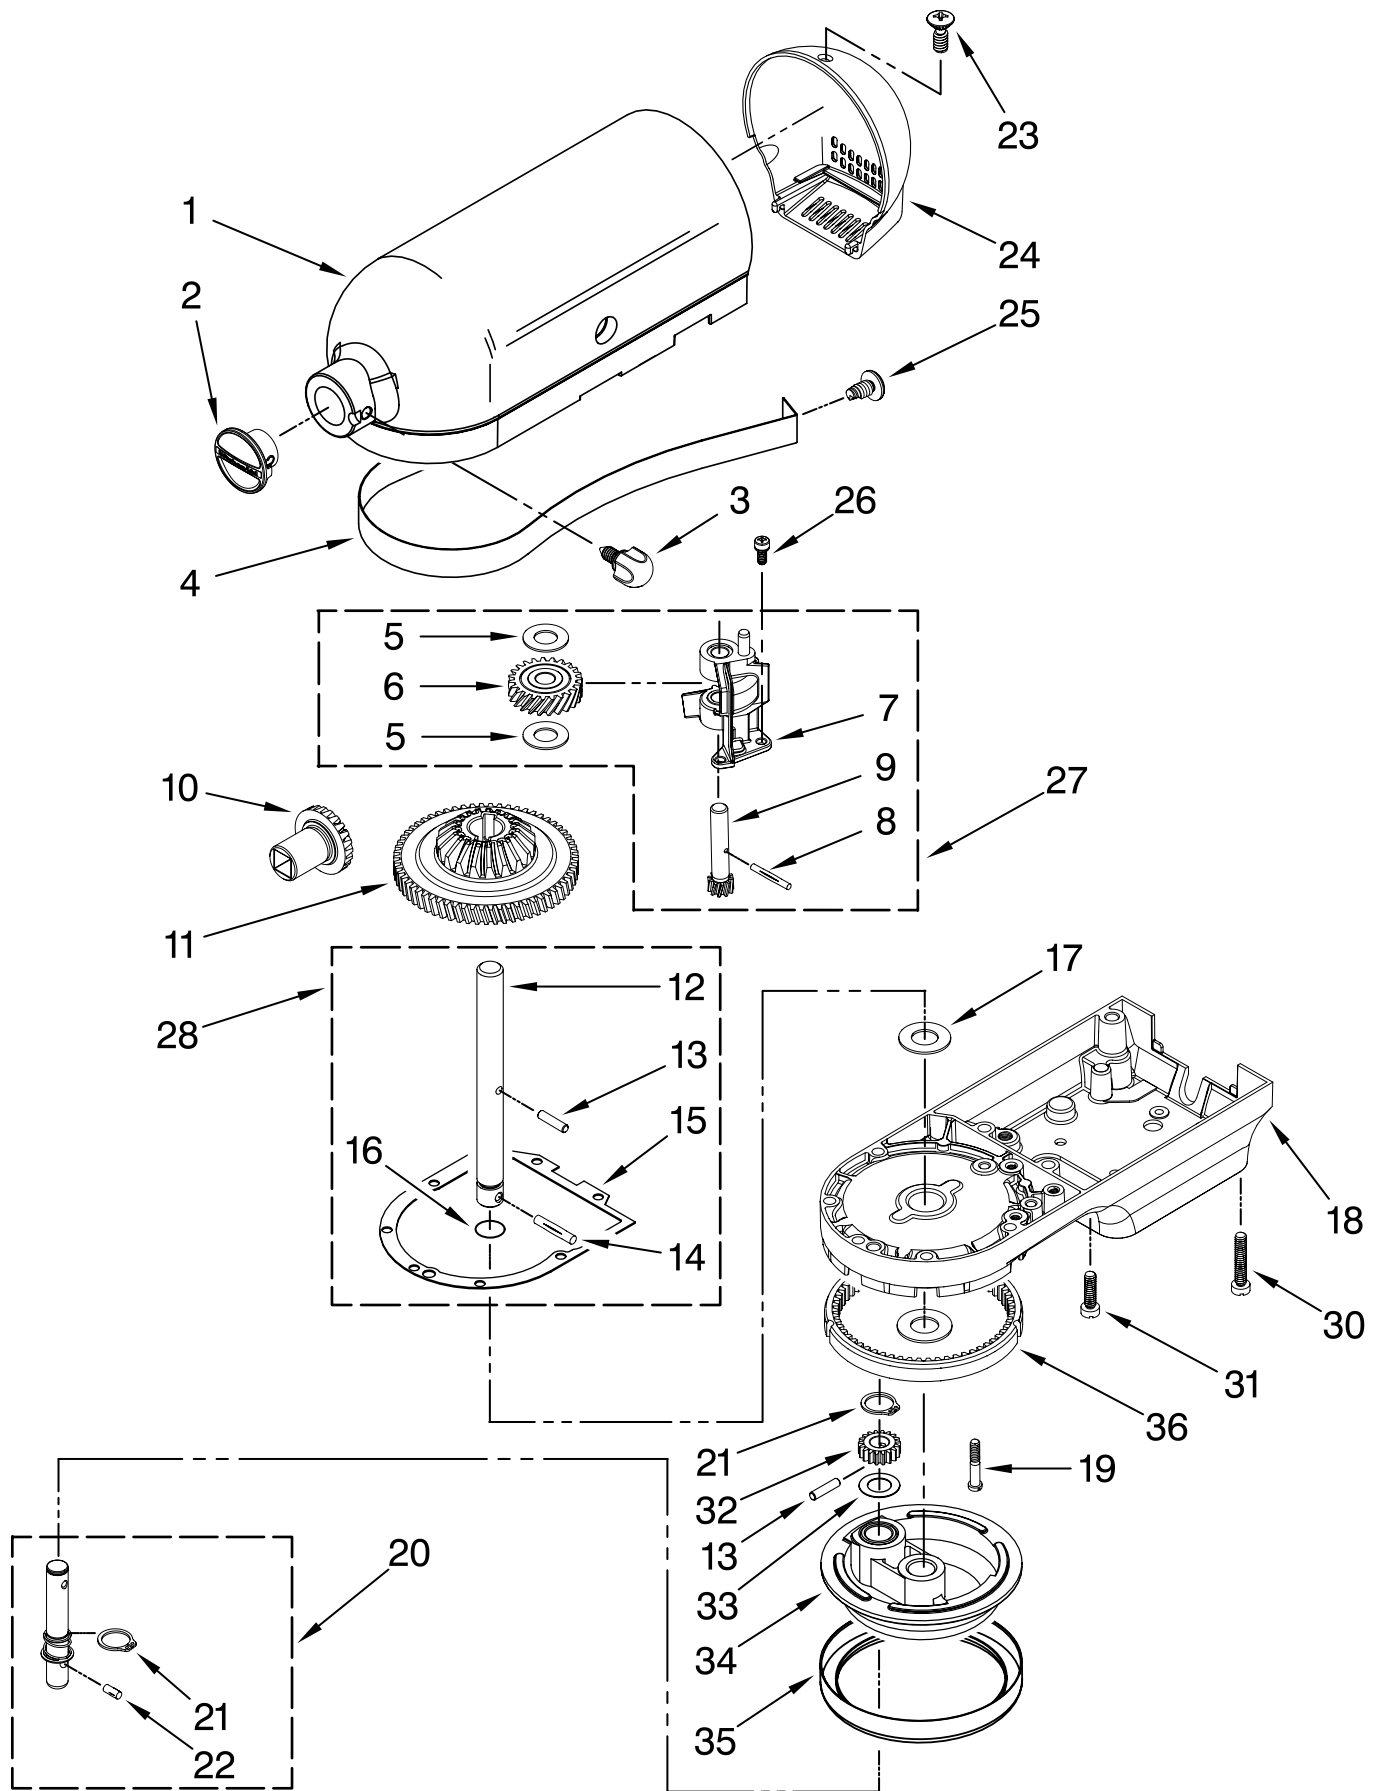

CASE, GEARING AND PLANETARY UNIT

For Models: KSM500_0

FOR ORDERING INFORMATION REFER TO PARTS PRICE LIST

CASE, GEARING AND PLANETARY UNIT

For Models: KSM500__0

<u>Illus. No.</u>	<u>Part No.</u>	<u>DESCRIPTION</u>
1	**	Motor Housing
2	242765-2	Cap, Attachment Hub
3	9709194	Thumb Screw
4	**	Band, Trim
5	3180161	Washer, Fiber
6	W10112253	Gear, Worm
7	240308	Worm Gear Bracket and Bearing
8	9705444	Pin
9	240210-2	Shaft & Pinion
10	9705130	Gear, Attachment Hub Bevel
11	9709627	Bevel Pinion and Center Gear
12	240026	Shaft, Vertical Center
13	240018-1	Pin (Vertical Center Shaft)
14	9705443	Pin, Groove
15	4162324	Gasket, Transmssn
16	67500-55	"O" Ring
17	3180163	Washer
18	**	Lower Gearcase
19	103994	Screw
20	4176067	Shaft, Agitator
21	9703438	Ring, Retaining
22	9704677	Pin, Groove
23	4162914	Screw
24	**	Cover, End
25	311932	Screw
26	3400022	Screw
27	240309-2	Worm Gear Bracket and Gear
28	4160474	Center Shaft and "O" Ring
30	3400025	Screw
31	3400026	Screw
32	9703903	Pinion, Gear (Agitator Shaft)
33	9706090	Washer, Shim
34	**	Planetary
35	240285	Ring, Planetary Drip
36	9703904	Gear, Internal

**Refer to Page 3
Color Variation Parts