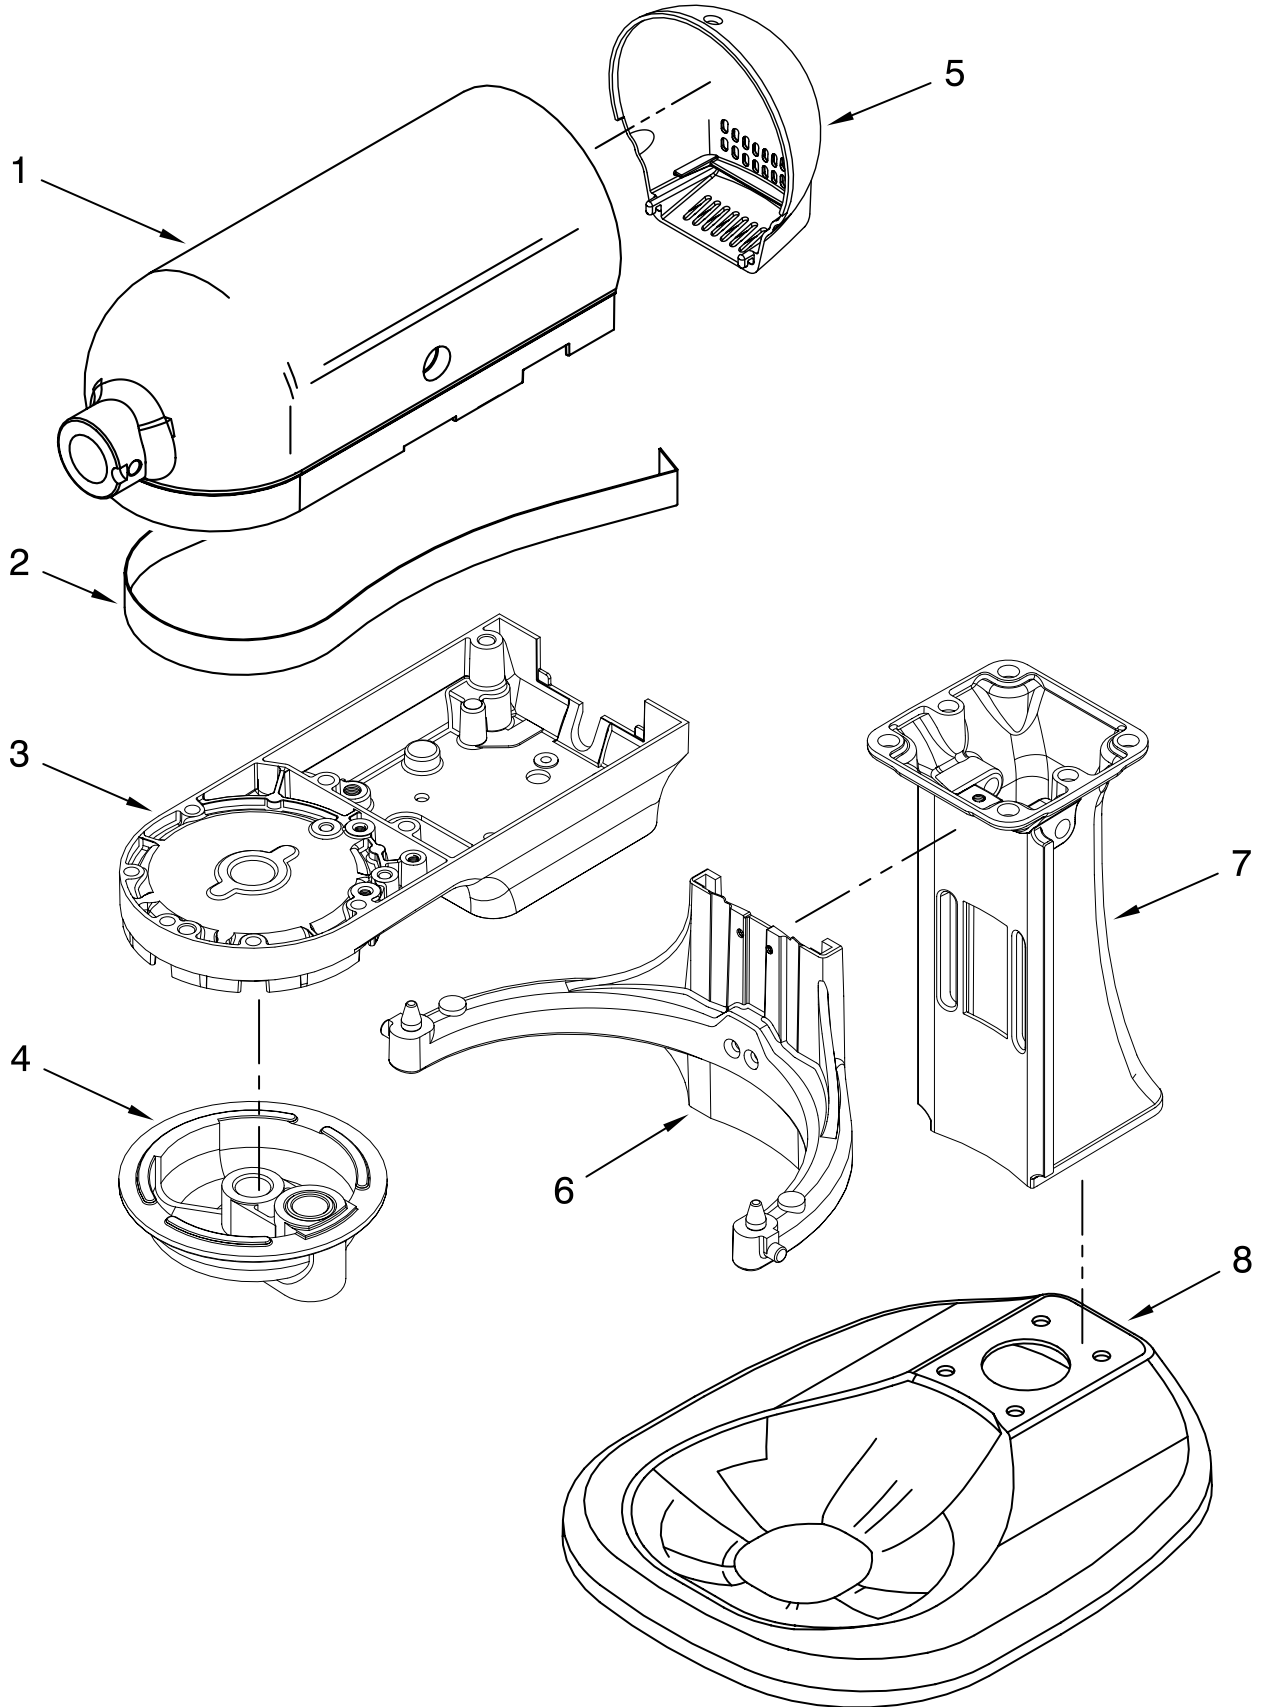

COLOR VARIATION PARTS

For Models: KSM500_0

FOR ORDERING INFORMATION REFER TO PARTS PRICE LIST