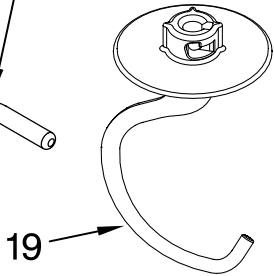

BASE AND PEDESTAL UNIT

For Models: KSM500_0

FOR ORDERING INFORMATION REFER TO PARTS PRICE LIST

BASE AND PEDESTAL UNIT

For Models: KSM500__0

<u>Illus. No.</u>	<u>Part No.</u>	<u>DESCRIPTION</u>
1		Literature Parts
	9706634	Use & Care Guide
	W10168434	Repair Parts List
2	9709923	Shield, Pouring
3	4162161	Bowl, 5 Qt.
4	240185	Pin, Bowl Locating
5	3182857	Latch, Bowl Spring
6	3400024	Screw
7	**	Bowl Support & Pns
8	**	Base & Foot Assy
9	9708649	Foot
10	9704608	Pin, Cotter
11	9085	Rod, Bowl Lift
12	240169	Bracket, Bowl Lift
13	WS00323	Washer
14	9237	Spring
15	8533907	Nut
16	3182904	Screw
17	3180500	Pin, Dowel
18	240235-4	Beater, Flat
19	3183233	Hook, Dough
20	9704309	Whip, Wire
21	241764	Arm, Bowl Lift
22	240912	Screw
23	9703442	Pin, Roll
24	9079	Handle, Bowl Lift
25	**	Column Assembly
26	3400018	Screw

**Refer to Page 3
Color Variation Parts