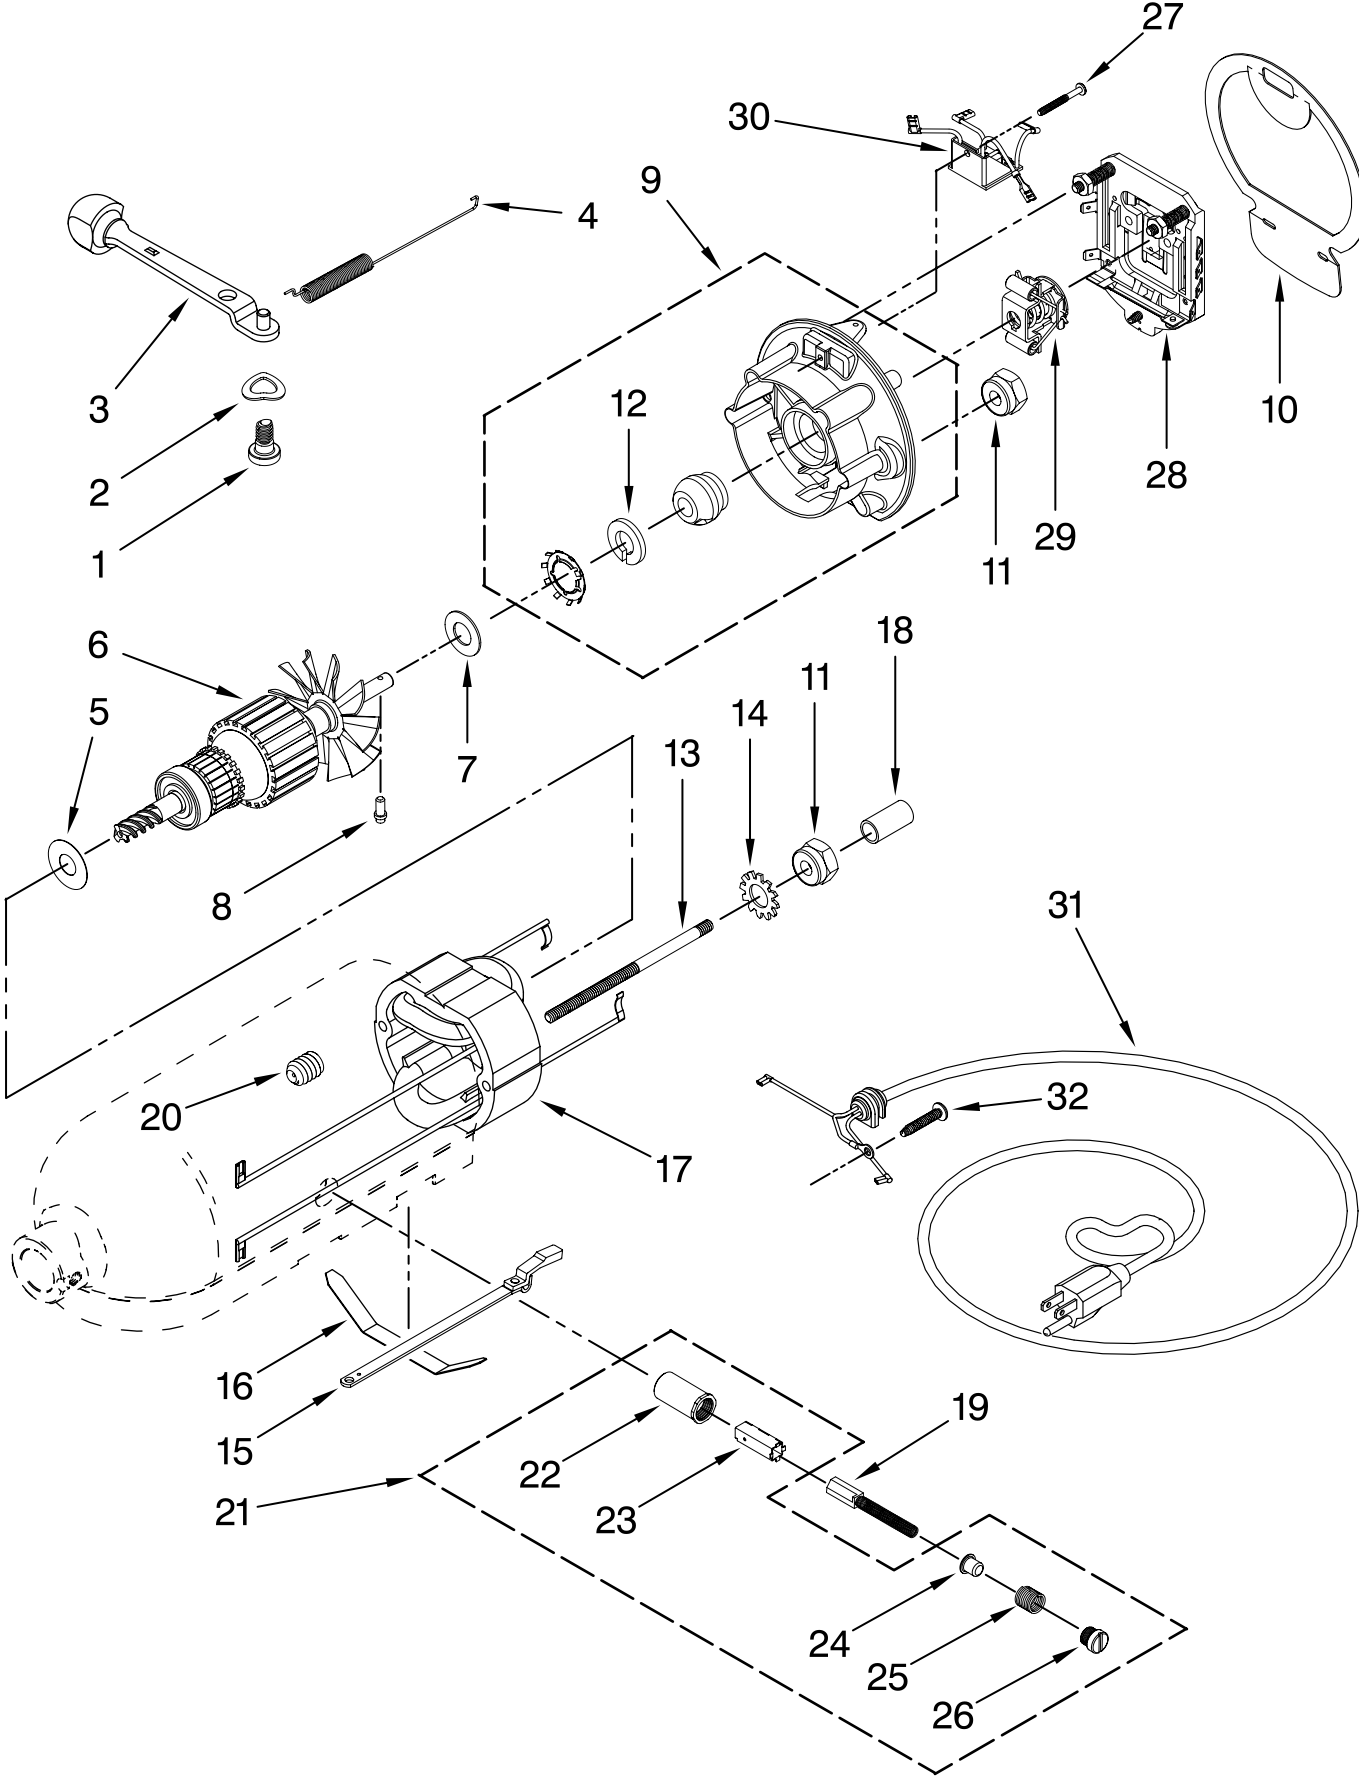

MOTOR AND CONTROL PARTS

For Models: KSM500_0

FOR ORDERING INFORMATION REFER TO PARTS PRICE LIST

MOTOR AND CONTROL PARTS

For Models: KSM500__0

<u>Illus. No.</u>	<u>Part No.</u>	<u>DESCRIPTION</u>
1	110679	Screw, Pivot
2	116241	Washer, Spring
3		Lever, Speed Control Assembly
	9709276	Black
4	3183680	Spring, Control Plate
5	9704324	Washer, Ball Bearing (Front)
6	9708315	Armature & Bearing Assembly
7	3180162	Washer
8	16998	Stud, Governor Drv
9	3180526	Bracket, Bearing Assembly
10	240775-1	Seal, End
11	W10131078	Nut
12	3180238	Washer
13	240769	Screw, Stator
14	W10068270	Washer, Lock
15	3184176	Speed Link & Cam
16	240205	Spring, Flat
17	9702695	Field Assembly
18	4162634	Sleeve, Motor Stud
19	9706416	Brush & Spring Assembly
20	9707926	Screw, Set
21	4162546	Brush Holder Assy
22	3179908	Housing, Brush Holder
23	240680	Insert, Brush Holder
24	116286	Cap, Spring Seat
25	116287	Spring, Cap
26	3184212	Cap, Brush Holder
27	W10068260	Screw
28	W10119326	Control Plate Assembly
29	17830	Governor Assembly
30	9706595	Phase Control Board
31		Cord, Power
	W10164883	Black
	W10164882	White
32	3184609	Screw, Self Tap

FOR ORDERING INFORMATION REFER TO PARTS PRICE LIST