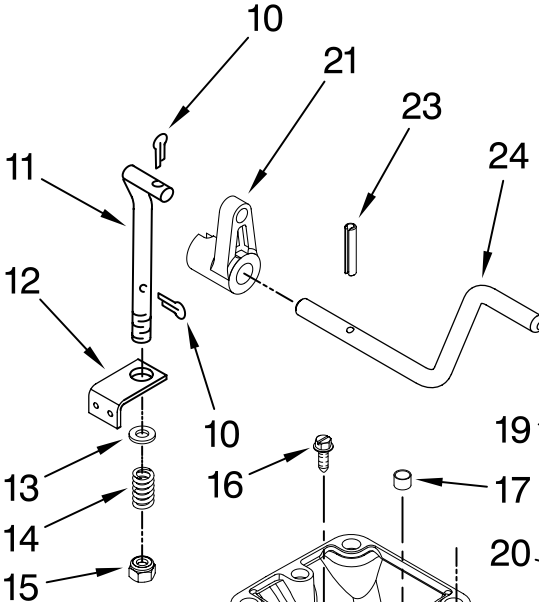

BASE AND PEDESTAL UNIT

For Models: KSM500_0

FOR ORDERING INFORMATION REFER TO PARTS PRICE LIST

BASE AND PEDESTAL UNIT

For Models: KSM500__0

<u>Illus. No.</u>	<u>Part No.</u>	<u>DESCRIPTION</u>
1		Literature Parts
	9706634	Use & Care Guide
	W10168434	Repair Parts List
2	9709923	Shield, Pouring
3	4162161	Bowl, 5 Qt.
4	240185	Pin, Bowl Locating
5	3182857	Latch, Bowl Spring
6	3400024	Screw
7	**	Bowl Support & Pns
8	**	Base & Foot Assy
9	9708649	Foot
10	9704608	Pin, Cotter
11	9085	Rod, Bowl Lift
12	240169	Bracket, Bowl Lift
13	WS00323	Washer
14	9237	Spring
15	8533907	Nut
16	3182904	Screw
17	3180500	Pin, Dowel
18	240235-4	Beater, Flat
19	3183233	Hook, Dough
20	9704309	Whip, Wire
21	241764	Arm, Bowl Lift
22	240912	Screw
23	9703442	Pin, Roll
24	9079	Handle, Bowl Lift
25	**	Column Assembly
26	3400018	Screw

**Refer to Page 3
Color Variation Parts