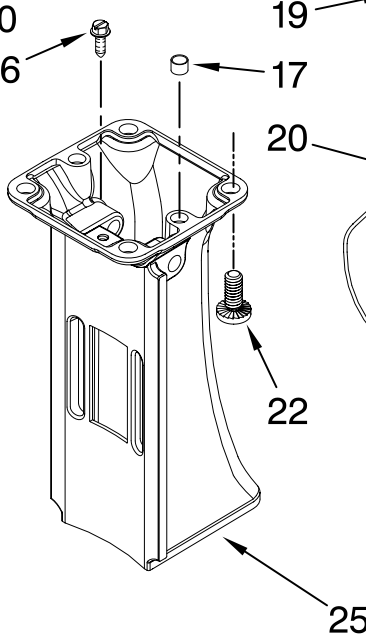

BASE AND PEDESTAL UNIT

For Models: KSM500_0

FOR ORDERING INFORMATION REFER TO PARTS PRICE LIST

BASE AND PEDESTAL UNIT

For Models: KSM500__0

<u>Illus. No.</u>	<u>Part No.</u>	<u>DESCRIPTION</u>
1		Literature Parts
	9706634	Use & Care Guide
	W10168434	Repair Parts List
2	9709923	Shield, Pouring
3	4162161	Bowl, 5 Qt.
4	240185	Pin, Bowl Locating
5	3182857	Latch, Bowl Spring
6	3400024	Screw
7	**	Bowl Support & Pns
8	**	Base & Foot Assy
9	9708649	Foot
10	9704608	Pin, Cotter
11	9085	Rod, Bowl Lift
12	240169	Bracket, Bowl Lift
13	WS00323	Washer
14	9237	Spring
15	8533907	Nut
16	3182904	Screw
17	3180500	Pin, Dowel
18	240235-4	Beater, Flat
19	3183233	Hook, Dough
20	9704309	Whip, Wire
21	241764	Arm, Bowl Lift
22	240912	Screw
23	9703442	Pin, Roll
24	9079	Handle, Bowl Lift
25	**	Column Assembly
26	3400018	Screw

**Refer to Page 3
Color Variation Parts